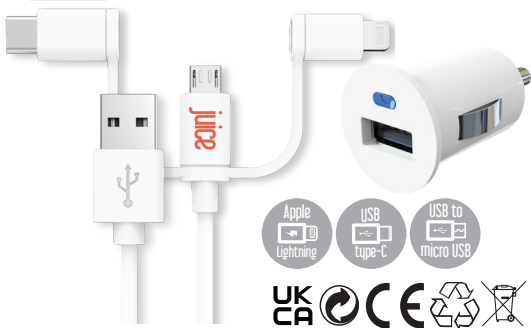

How it works

To charge simply plug the Juice® charger into your car lighter, ensure the USB end of the cable is firmly fixed into the USB port then choose the correct connector for your device and charge.

Made for

Apple Lightning devices, USB-C devices, and micro USB devices

Feature

- Car charge
- Detachable 1.5m cable with three connectors

Product

Email: customerservices@juice.co.uk Juice®, 10 Haslemere Way, OX16 5RW, UK.
Box 133, 3 Lombard Street East, Dublin 2, D02 HC78, Ireland Helpline number: +35315256712