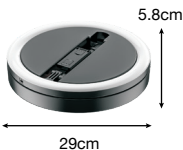

Fully collapsed size