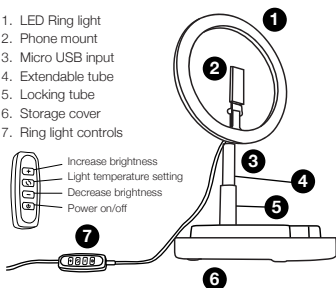

juice® social

Foldable Ring Light

With fold-flat technology and telescopic extension, the Foldable Ring Light can extend as far as 168cm and collapse to an impressive 5.8cm. With warm (indoor), natural (outdoors) or organic lighting modes to find your perfect glow. Long life LEDs (120 LEDs - 22W). USB powered and equipped with a smartphone holder ideal for multiple size devices.

Contents

- Juice@Social Foldable Ring Light
- User Manual

Overview

1. LED Ring light
2. Phone mount
3. Micro USB input
4. Extendable tube
5. Locking tube
6. Storage cover
7. Ring light controls

Specifications

- Ring diameter: 29cm
- Height: Adjustable between 58cm-168cm
- Voltage: 5V/DC
- Temperature 3500-6000k
- LED Quantity: 144
- Power: 5W-22W
- USB-A powered

Safety Notes

1) Do not use on uneven surface
2) Avoid using on elevated surfaces
3) Ensure your power source doesn't exceed the product's capacity to avoid overheating and circuit burnout.
4) Do not use in extreme temperatures or damp conditions.
5) Do not let children operate alone.
6) Do not attempt to disassemble the ring light