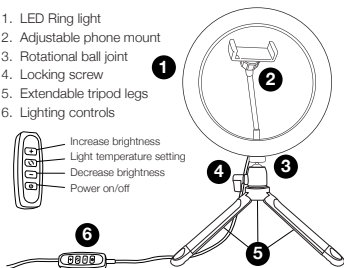

juice[®] social

Perfect Glow Ring Light

Make your posts POP with the Juice[®] Social perfect glow ring light. With warm (indoor), natural (outdoors) or organic lighting modes to find your perfect glow. The 360° rotatable ball joint allows the ring light to be easily tilted to get the optimum angle. 10 inch (26.5cm) diameter ring light. Lightweight adjustable & extendable stand. Long life LEDs (120 LEDs - 12W). USB powered and equipped with a smartphone holder ideal for multiple size devices.

Contents

- Juice@Social Perfect Glow Ring Light
- Extendable Tripod Stand
- User Manual

Overview

1. LED Ring light
2. Adjustable phone mount
3. Rotational ball joint
4. Locking screw
5. Extendable tripod legs
6. Lighting controls

Specifications

- Ring diameter: 26.5cm
- Stand height: 11.5cm-14.7cm
- 12W Power (5V)
- Temperature 3000-7000k
- LED Quantity: 120
- USB-A powered

Safety Notes

- 1) Ensure all screws are tightened and fully fastened before use to prevent failure.
- 2) Keep away from fire.
- 3) Do not exceed the product load power to prevent overheating and burnout.
- 4) Do not use in extreme temperatures or damp conditions.
- 5) Do not let children operate alone.
- 6) Do not attempt to disassemble the ring light