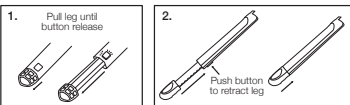

juice[®] social

Perfect Glow Ring Light

Make your posts POP with the Juice[®] Social perfect glow ring light. With warm (indoor), natural (outdoors) or organic lighting modes to find your perfect glow. The 360° rotatable ball joint allows the ring light to be easily tilted to get the optimum angle. 10 inch (26.5cm) diameter ring light. Lightweight adjustable & extendable stand. Long life LEDs (120 LEDs - 12W). USB powered and equipped with a smartphone holder ideal for multiple size devices.

Contents

- Juice@Social Perfect Glow Ring Light
- Extendable Tripod Stand
- User Manual

Overview

1. LED Ring light
2. Adjustable phone mount
3. Rotational ball joint
4. Locking screw
5. Extendable tripod legs
6. Lighting controls

Specifications

- Ring diameter: 26.5cm
- Stand height: 11.5cm-14.7cm
- 12W Power (5V)
- Temperature 3000-7000k
- LED Quantity: 120
- USB-A powered

Safety Notes

- 1) Ensure all screws are tightened and fully fastened before use to prevent failure.
- 2) Keep away from fire.
- 3) Do not exceed the product load power to prevent overheating and burnout.
- 4) Do not use in extreme temperatures or damp conditions.
- 5) Do not let children operate alone.
- 6) Do not attempt to disassemble the ring light

How To Use

B. Installation steps of fill light

Extending and Retracting the Legs

Designed in the UK. Product made in China. Please retain proof of purchase as this will form part of your warranty, if you do not have proof of purchase for the product the warranty will be void. If you have purchased the product from a retailer please return the product directly to the retailer. If you have purchased the product from juice.co.uk please contact our customer service team. ©Juice. Juice@Social is part of the Juice[®] brand