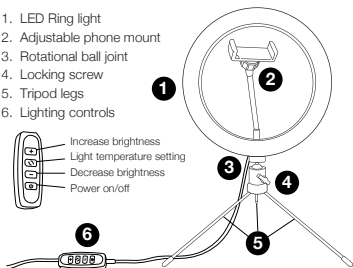

juice® social

Perfect Glow Ring Light

Make your posts POP with the Juice® Social perfect glow ring light. With warm (indoor), natural (outdoors) or organic lighting modes to find your perfect glow. The 360° rotatable ball joint allows the ring light to be easily tilted to get the optimum angle. 10 inch (26.5cm) diameter ring light. Lightweight adjustable stand. Long life LEDs (120 LEDs - 24W). USB powered and equipped with a smartphone holder ideal for multiple size devices.

Contents

- Juice@Social Perfect Glow Ring Light
- Tripod Stand
- User Manual

Overview

1. LED Ring light
2. Adjustable phone mount
3. Rotational ball joint
4. Locking screw
5. Tripod legs
6. Lighting controls

Specifications

- Ring diameter: 26.5cm
- Stand height: 9cm
- 10W Power (5V)
- Temperature 3000-7000k
- LED Quantity: 120
- USB-A powered

Safety Notes

1) Ensure all screws are tightened and fully fastened before use to prevent failure.
2) Keep away from fire.
3) Do not exceed the product load power to prevent overheating and burnout.
4) Do not use in extreme temperatures or damp conditions.
5) Do not let children operate alone.
6) Do not attempt to disassemble the ring light