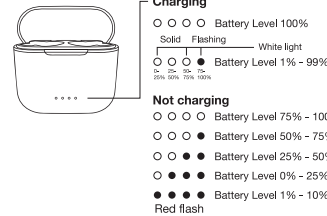

LED indicators

Charging case