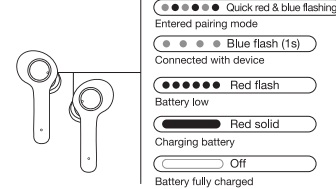

Earbuds

Active noise cancelling function

Touch once and hold down the multi-function touch pad to activate ANC mode, repeat the action to turn it off.

Struggling to pair?

1. Press the touch pad on both earbuds at the same time until you hear 'Power off.'
2. On the left earbud only, long press the touch pad until the light turns red, then off. Repeat this step on the right earbud.
3. Place both earbuds back into the charging case.
4. Remove the earbuds from the charging case - they should now pair successfully.

Precautions

1. Please do not put the earbuds under heavy pressure, or expose them to heat or wet conditions.

2. Keep away from WiFi routers or others high frequency transmitting equipment to prevent interruption of signals receiving.

3. Please use the earbuds within 10 metres of your device.

4. Keep the device away from heat sources, direct sunlight, humidity and exposure to water. Do not operate the device if it has been exposed to water, moisture or any other liquids to prevent against electric shock explosion and/or injury to yourself and damage to the device. Do not use the device if it has been dropped or damaged in any way. Do not puncture or harm the exterior surface of the product in any way.

Legal Liability

Juice® Airphones can only be used with compatible products. Please read your devices instructions to determine whether this product matches your devices requirements. The manufacturer will not be liable for any damage to your electronic equipment during the use of this product. Juice will not be held responsible for any equipment or accessories not suitable for use with these earphones. The manufacturer will not be held liable for damage caused by misuse or damage incurred by the buyer or the third party rising from any intentional or unintentional use of this product.

customerservices@juice.co.uk
Unit 10 Haslemere Way,
OX16 5RW, UK
Juice®