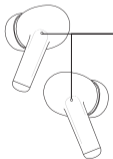

You can also charge your Juice® Airphones Go wirelessly, using a 5W (or above) wireless charging pad.

Charging your earbuds

To charge your earbuds, simply place them into their corresponding slots within the case. The case holds up to 3 charges.

LED indicators

Charging case

Charging

Green Solid Battery Level 100%

Green Flash Battery Level 1%-99%

Not charging

●●●●●● Battery Level 1% - 10%
Red flash

Not charging

■■■■■ Battery Level 11% - 100%
White solid

Earbuds

■■■■■ Light off
Connected with device

●●●●● Blue/red flash
Entered pairing mode

●●●●● Red flash
Battery low

■■■■■ Red solid
Charging battery

■■■■■ Light off
Battery fully charged