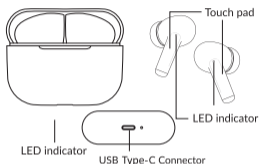

Overview

Pairing device

1. Take the earbuds from the charging case.
2. Select 'Juice Airphones Go' on Bluetooth® device list to pair the earbuds automatically. Once completed, you can use the earbuds.

*To reset, when power on status, press the touch pad on each earbud 7 times