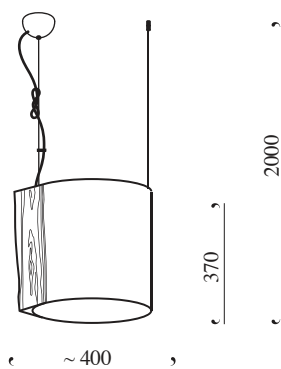

## Pendant lamp

inside - natural white Art. No. wis m p w

inside - spring green Art. No. wis m p g

Material - ash wood

Light-bulb - 1 x max 150W E27

Voltage - 220-240 V ~ 50/60 Hz

Weight - ~3 kg

Suspension - brass

Ceiling cap - white painted steel

Electrical cable - white / green textile lined

Environment - indoor

Packaging - 59 x 59 x 45 cm / weight - 5 kg

The Wise One lamp is made from wood with the power of the moment when her wood was felled. The lampshade is entirely handmade; each wooden log has been selected for its individuality, thus preserving the individual character of each tree. No two Wise Ones on earth are the same!