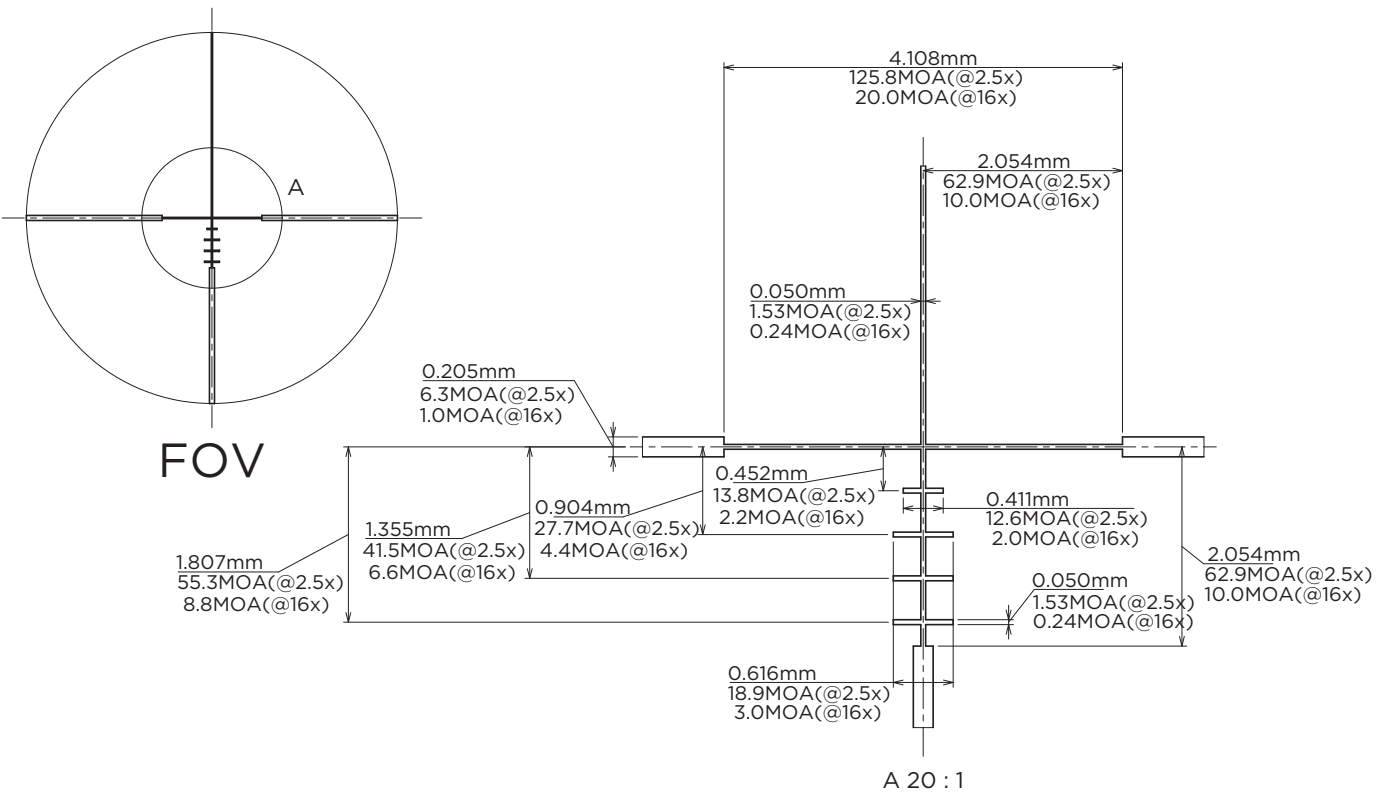

2.5–16x42 BDC

Unit: mm

DISCOVER THE DIFFERENCE