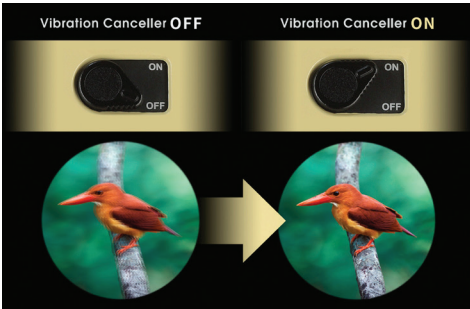

10x21 ATERA SERIES IMAGE STABILIZATION

11498/11499

Item Number	Mag	Objective	Coatings	FOV @1000yds	Apparent FOV	Eye Relief	Close Focus	Prism	Battery Duration	Weight
Atera Series Image Stabilization Binoculars										
11496	12x	30mm	FMC	240ft	4.2°	17.5mm	8.2ft	Roof BaK-4 & BK-7	12 hours (2xAAA)	419g
11498	10x	21mm	FMC	276ft	4.8°	16mm	9.8ft	Roof BaK-4 & BK-7	12 hours (2xAAA)	357g
11499	10x	21mm	FMC	276ft	4.8°	16mm	9.8ft	Roof BaK-4 & BK-7	12 hours (2xAAA)	357g