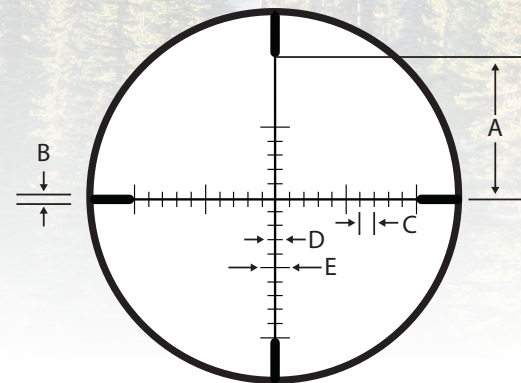

WBDC-TACT Reticle

The WBDC-Tact reticle is designed for pinpoint accuracy at any distance. It offers 1 MOA and 5 MOA increments across both the horizontal and vertical axis to help find the best target range.

**WBDC-TACT Reticle Subtentions
(inches at 100 yards)**

	6x	10x	16x	24x
A	40	24	15	10
B	2	1.2	.8	.5
C	4	2.5	1.5	1
D	4	2.5	1.5	1
E	8	5	3	2

At 50 yards distance multiply each value by .5
At 150 yards distance multiply each value by 1.5
At 200 yards distance multiply each value by 2
At 300 yards distance multiply each value by 3