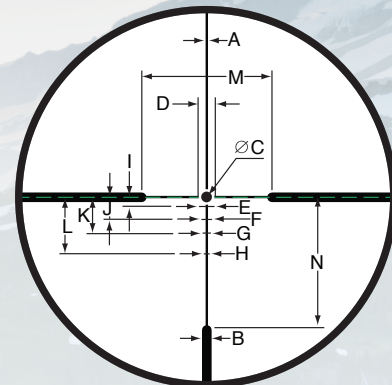

AR-BDC Reticle

The AR-BDC reticle is designed around a .223 55-70 grain load, but any bullet combination can be used. The submunition chart shows the hash mark measurements at the highest magnification for different distances. The center cross hair can be used at any magnification.