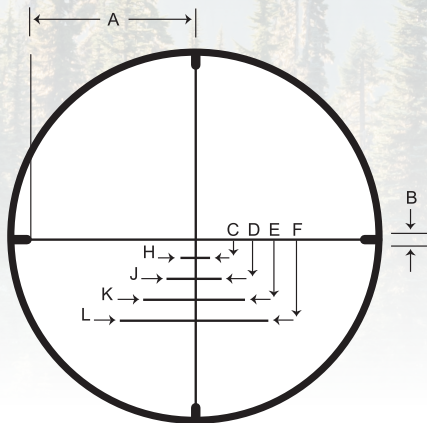

WBDC-A Reticle

The WBDC-A reticle is designed for excellent accuracy. It offers 1 MOA increments across the vertical axis.

**WBDC-A Reticle Subtentions
(inches at 100 yards)**

	2x	3x	4x	9x	10x	16x
A	50	33	25	11	10	6
B	10	6.5	5	2	2	1
C	10	6.5	5	2	2	1
D	20	13	10	4	4	2.5
E	30	20	15	7	6	4
F	40	26.5	20	9	8	5
H	7.5	5	4	1.5	1.5	1
J	15	10	7.5	3	3	2
K	22.5	15	11	5	4.5	3
L	30	20	15	7	6	4