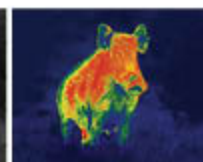

Black Hot

White Hot

Yellow Hot

Red Monochrome

Red Hot

Rainbow Hot

| Item Number | ATM25 | ATM35 | ATM54 |
|-----------------------|----------------------------------|--------------------------------|---------------------------------|
| Magnification | 1.5x (Digital Zoom up to 3x, 6x) | 2x (Digital Zoom up to 4x, 8x) | 3x (Digital Zoom up to 6x, 12x) |
| Objective Ø | 25mm | 35mm | 54mm |
| Disbandment | 1.024 x 768 | 1.280x960 | 1.280x960 |
| Battery | ALPEN battery AAP-3500 | ALPEN battery AAP-3500 | ALPEN battery AAP-3500 |
| Type | Monocular | Monocular | Monocular |
| Batteries Included | 2 | 2 | 2 |
| Internal Memory | 16 GB | 16 GB | 16 GB |
| Display | 384x288/17 Qm/<40mK | 384x288/17 Qm/<40mK | 384x288/17 Qm/<40mK |
| Screen Type | AMOLED | AMOLED | AMOLED |
| Picture-in-Picture | Yes | Yes | Yes |
| Wifi | Yes | Yes | Yes |
| Temperature Range | -25°C - 50°C | -25°C - 50°C | -25°C - 50°C |
| Waterproof | Yes, IPX 6 | Yes, IPX 6 | Yes, IPX 6 |
| Tripod adapter thread | Yes | Yes | Yes |
| Dimensions (LxWxH) | 177 x 53 x 80mm | 185 x 53 x 80mm | 215 x 62 x 83mm |

This rugged device uses a high-resolution thermal imaging sensor to detect heat signatures from distant targets, allowing you to pinpoint critical positions even in total darkness. The scope's sensor has an excellent Noise Equivalent Temperature Difference (NETD) value of 25mK, which means it can discern even small temperature differences to produce quality images that minimize noise. Results can be viewed in six different color palettes — white-hot, black-hot, red-hot, rainbow hot, red-monochrome and cool color.