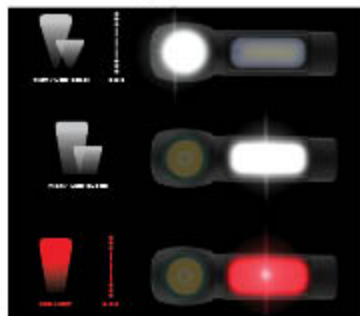

7 Light Functions