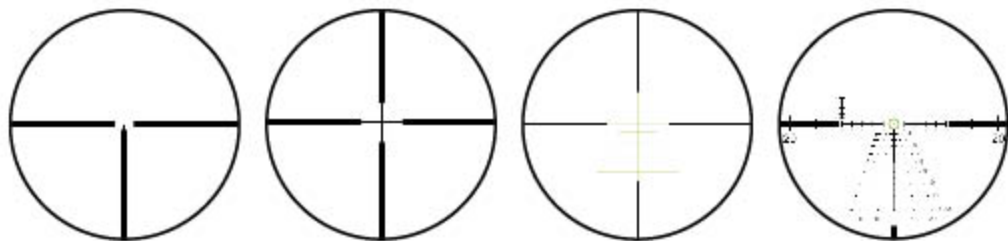

Multiple Digital Reticles
All reticles not shown.