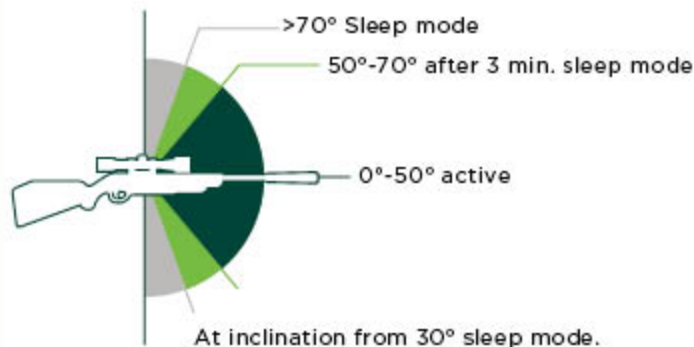

SMARTDOT TECHNOLOGY

MADE IN GERMANY

Probably the smartest way to use a red dot! With SmartDot technology, control is completely automatic via the latest circuit boards in the device - based only on the inclination of the gun. So the red dot will automatically turn off and stay in sleep mode when you put it down. When you return the gun to the ready position, the device is fully operational within a few milliseconds. This saves you valuable time and allows you to concentrate on the essentials - the hunt and the wild! For maximum energy saving, the device automatically shuts down completely after about three hours in sleep mode. Activating the SmartDot Technology is also very simple: You simply adjust the red dot to the desired brightness with a short turn of the knob.