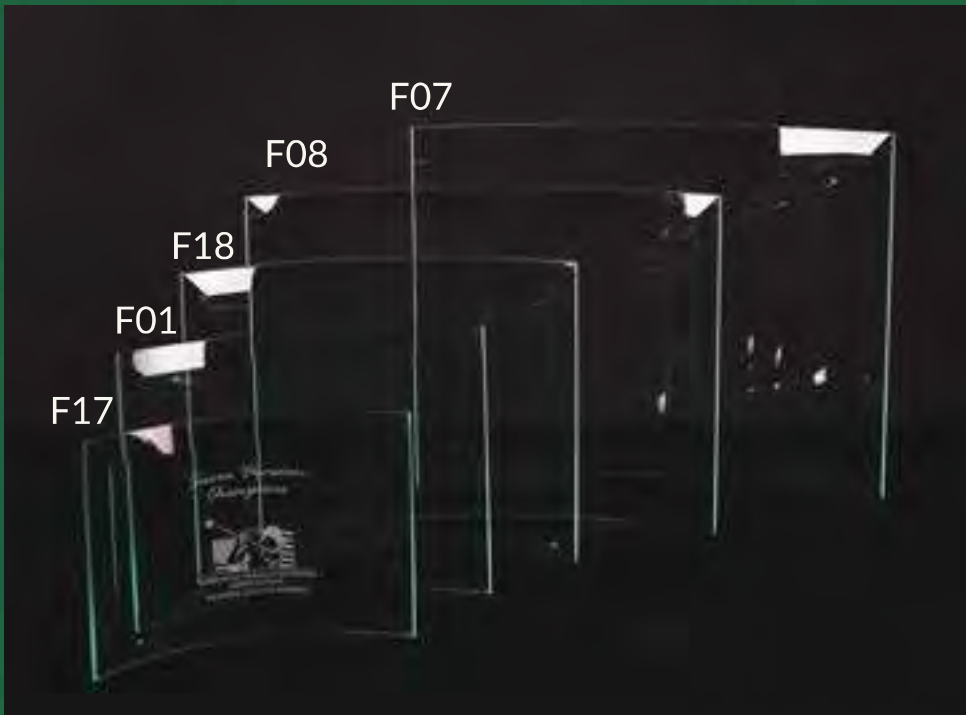

Recognition Collection

F17- Crystal Curved Plaque
Dimensions: 5.25"W x 4"H
Engraving Area: 4" x 2.5"H

F01- Crystal Curved Plaque
Dimensions: 7"W x 5"H
Engraving Area: 5.5" 3.5"H

F18-Crystal Curved Plaque
Dimensions: 7.5"W x 6"H
Engraving Area: 6.25" x 4.25"H

F08- Crystal Curved Plaque
Dimensions: 10"W x 7"H
Engraving Area: 8.5" 5"H

F07- Crystal Curved Plaque
Dimensions: 11"W x 8"H
Engraving Area: 10.5" x 7.25"