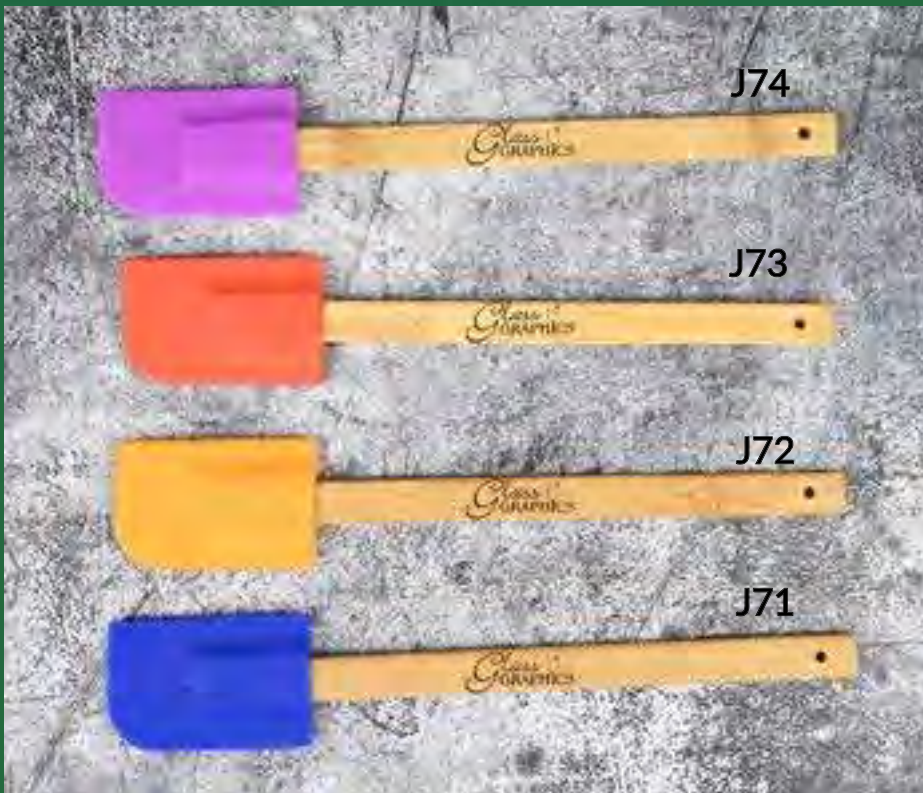

J74

J73

J72

J71

J74- Purple Silicone Spatula
with Bamboo Handle
Dimensions: 12" long
Engraving Area: 6" x 0.25"H

J73- Red Silicone Spatula
with Bamboo Handle
Dimensions: 12" long
Engraving Area: 6" x 0.25"H

J72- Orange Silicone Spatula
with Bamboo Handle
Dimensions: 12" long
Engraving Area: 6" x 0.25"H

J71- Blue Silicone Spatula
with Bamboo Handle
Dimensions: 12" long
Engraving Area: 6" x 0.25"H