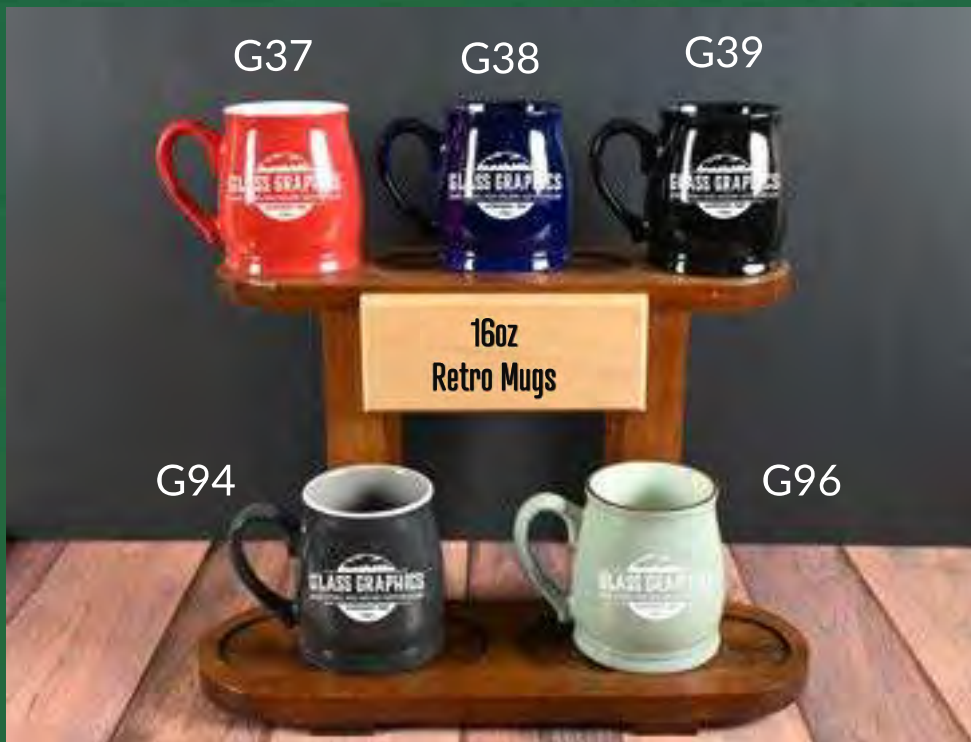

Ceramics Collection

15oz Speckled
Bistro Mugs
Dimensions: 4.25"H
Engraving Area: 2"W

- G86- Speckled Light Blue
- G87- Speckled Red
- G89- Speckled Green
- G91- Speckled Black
- G92- Speckled Cobalt

16oz Retro Mugs
Dimensions: 4"H
Engraving Area: 2.25"W

- G37- Red
- G38- Cobalt
- G39- Black
- G94- Speckled Charcoal
- G96- Speckled Sage