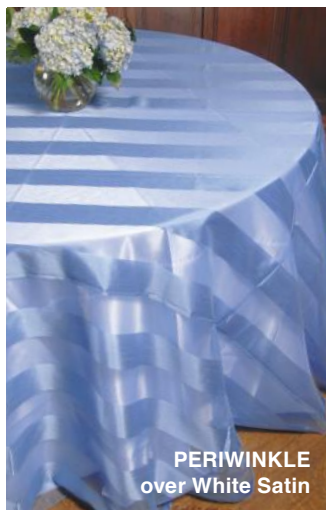

ROUND
120" & 132"

SQUARE
90" x 90"

ANTIQUE GOLD
over White Satin

SILVER
over White Satin

IVORY
over White Satin

PERIWINKLE
over White Satin

RUBY
over Gold Satin

Lamé