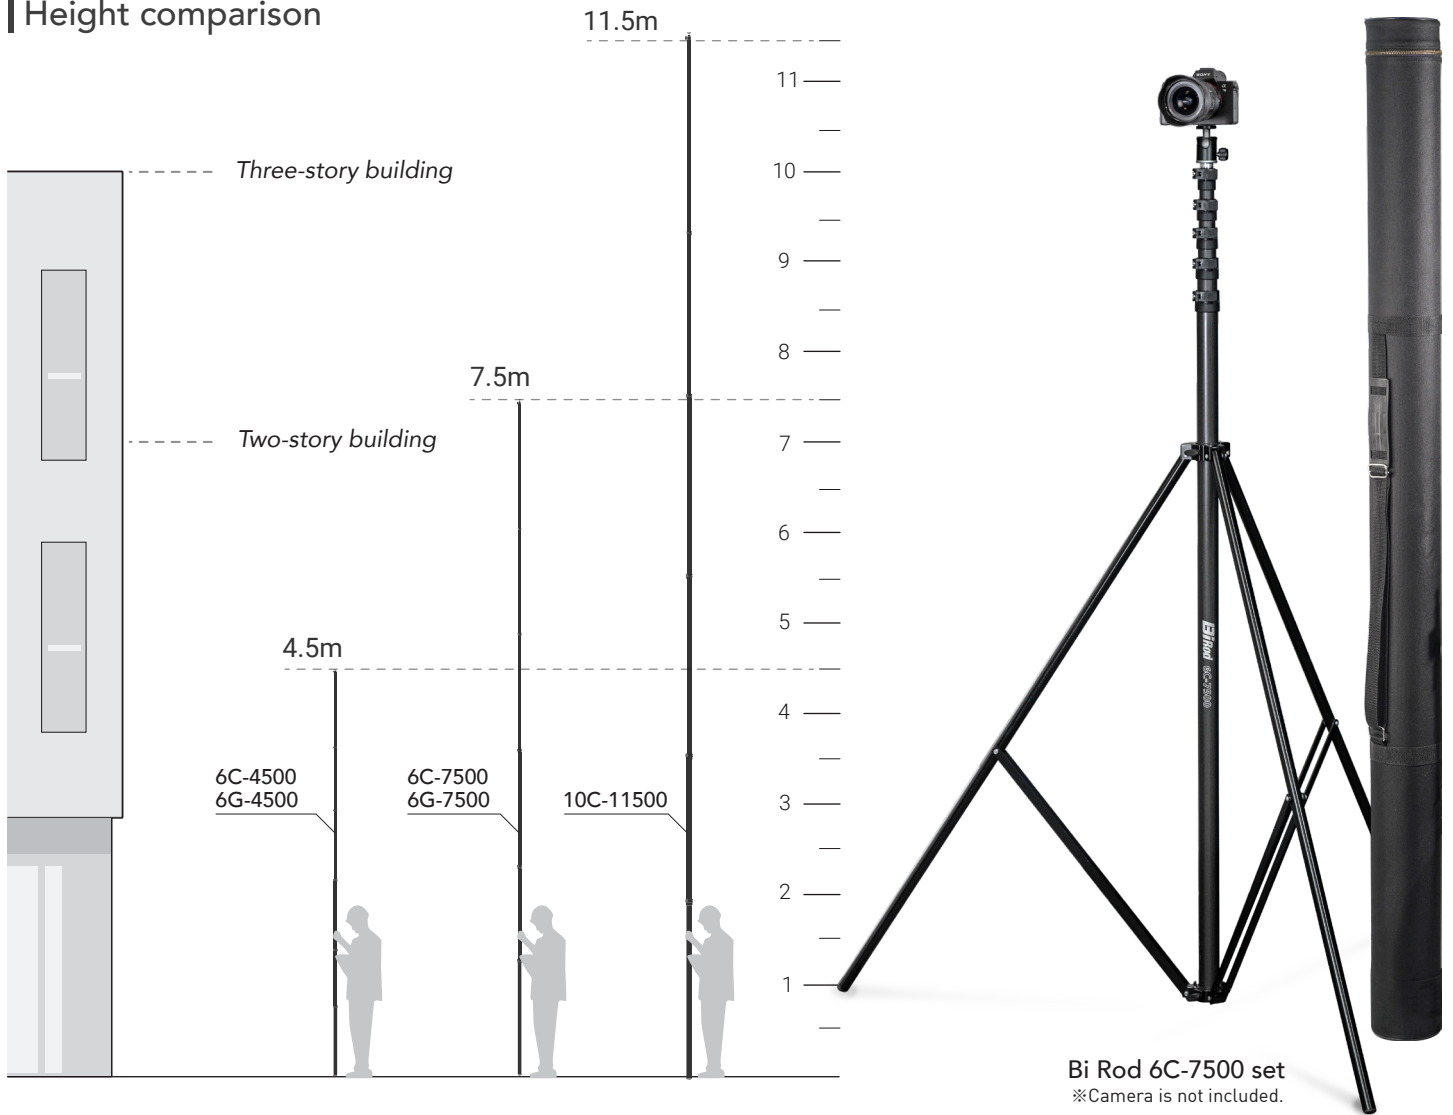

High-angle shooting

Roof survey

Sports Analytics

Underwater shooting

Height comparison

Specifications –Bi Rod [C] Carbon fiber

	Item	Max.Length (meter)	Min.Length (meter)	Weight (kg)	Accessories	Item No.	JAN
Basic Set	6C-4500	4.5	1.0	1.1	Ball head camera mount, Hard carry case, Hex wrench	G80032	4967574392626
	6C-7500	7.5	1.55	1.6	Ball head camera mount, Hard carry case, Hex wrench	G80033	4967574392633
	10C-11500	11.5	1.7	3.5	Ball head camera mount, Hard carry case, Hex wrench	G80078	4967574590763
Tripod Set	6C-4500 Tripod set	4.5	1.0	2.0	Ball head camera mount, Hard carry case, Hex wrench, Tripod, Smartphone holder	G80035	4967574392657
	6C-7500 Tripod set	7.5	1.55	3.2	Ball head camera mount, Hard carry case, Hex wrench, Tripod, Smartphone holder	G80036	4967574392664