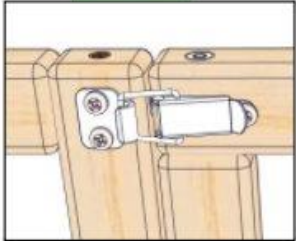

Total wooden parts: 107

Assembling the base

Assembling the door

20 pcs. for door 16mm

Roof and chimney assembly