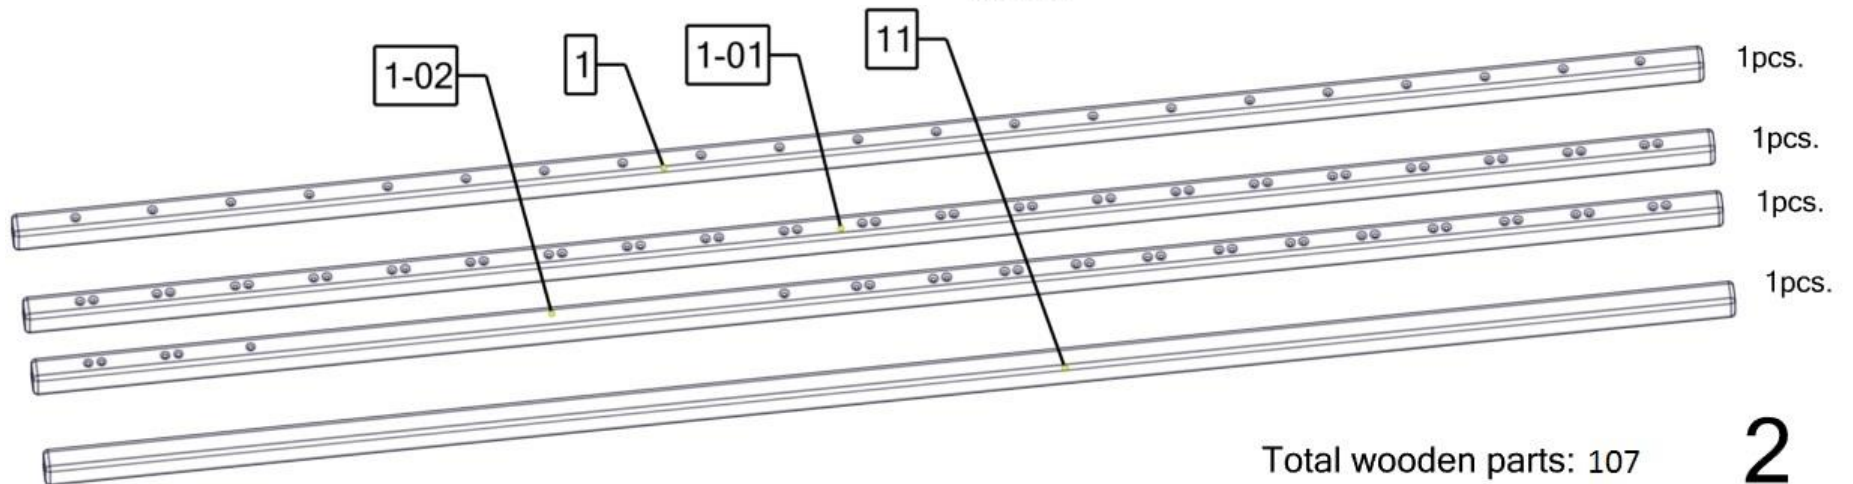

BusyWood Model 6/17 80x76

Join the video tutorial
Watch and Build

1

Customer Service E-mail:
support@busywood.com

Safety and Usage Information

- Watch Your Children during active play on the bed frame!
 - Meets The Safety Standards For Kids Furniture.
 - This Item Does Not Contain Any Dangerous Chemical Elements
 - Store in a dry place. Do not drop. Indoor use only.
- Our warranty does not cover replacement in the event of improper storage or use.
- Sold disassembled, assembly required. Tools included.
 - 2 years warranty.

Total wooden parts: 107

Assembling the base

Assembling the door

20 pcs. for door 16mm

Roof and chimney assembly