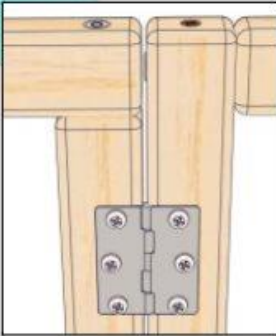

Total wooden parts: 107

Assembling the base

Assembling the door

20 pcs. for door 16mm

Roof and chimney assembly