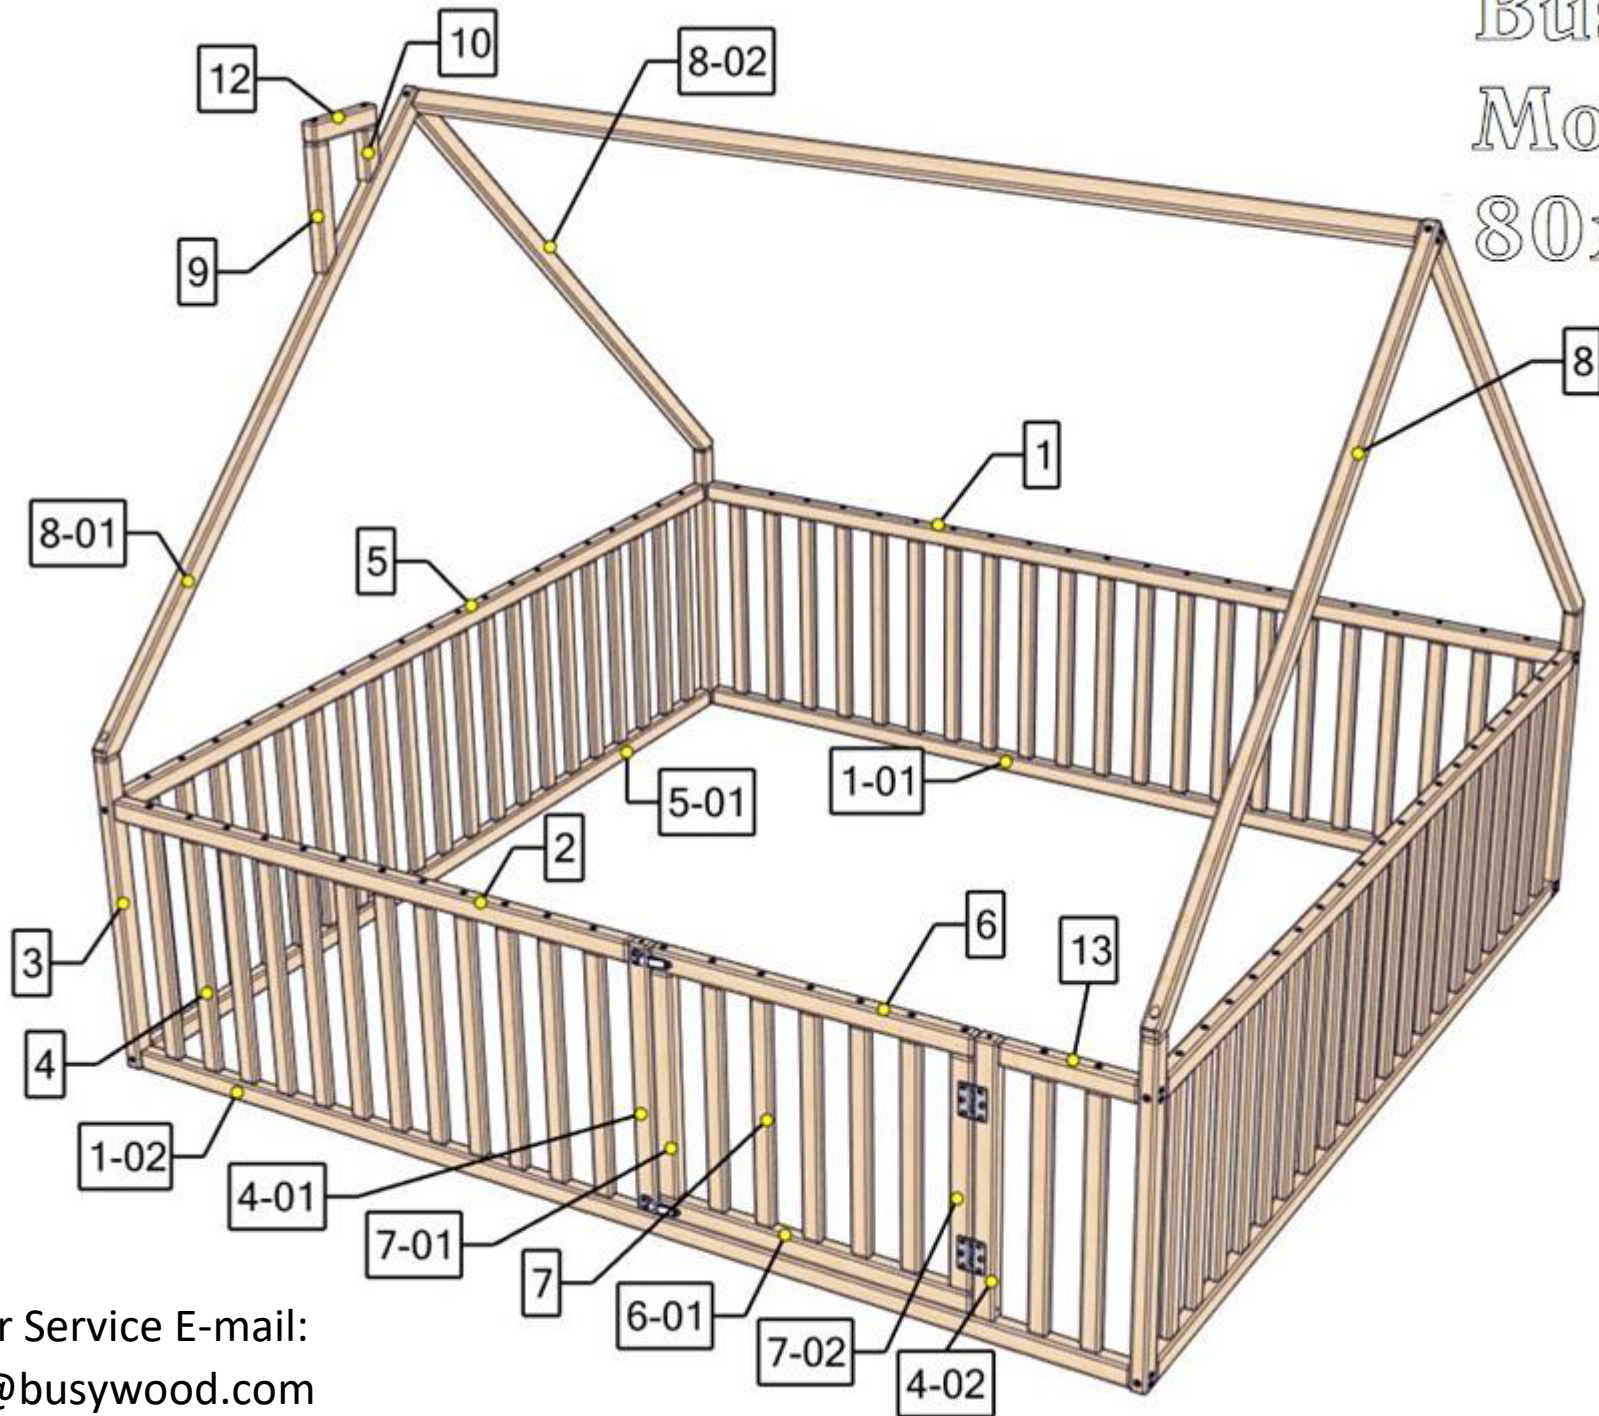

BusyWood Model 6/17 80x76

Join the video tutorial
Watch and Build

1

Customer Service E-mail:
support@busywood.com

Safety and Usage Information

- Watch Your Children during active play on the bed frame!
 - Meets The Safety Standards For Kids Furniture.
 - This Item Does Not Contain Any Dangerous Chemical Elements
 - Store in a dry place. Do not drop. Indoor use only.
- Our warranty does not cover replacement in the event of improper storage or use.
- Sold disassembled, assembly required. Tools included.
 - 2 years warranty.

Total wooden parts: 107

Assembling the base

Assembling the door

20 pcs. for door 16mm

Roof and chimney assembly