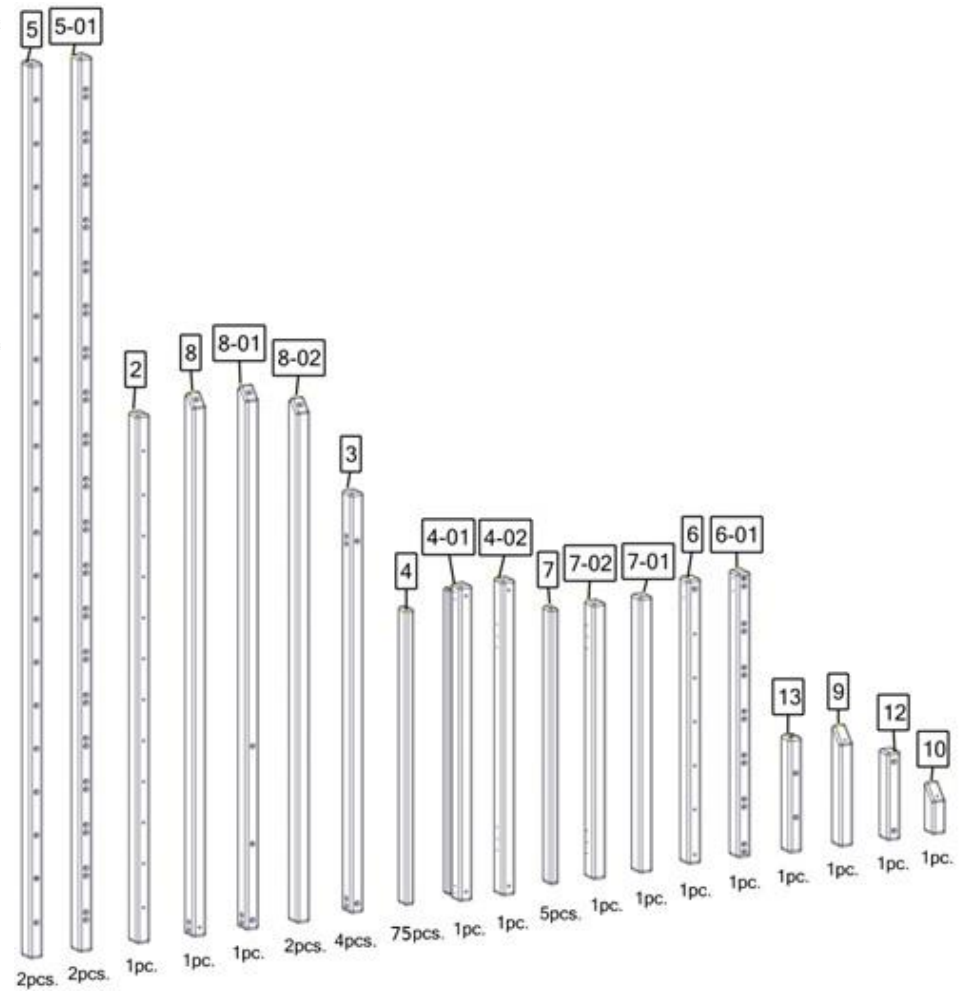

BusyWood Model 6/17 80x76

Join the video tutorial
Watch and Build

1

Customer Service E-mail:
support@busywood.com

Safety and Usage Information

- Watch Your Children during active play on the bed frame!
 - Meets The Safety Standards For Kids Furniture.
 - This Item Does Not Contain Any Dangerous Chemical Elements
 - Store in a dry place. Do not drop. Indoor use only.
- Our warranty does not cover replacement in the event of improper storage or use.
- Sold disassembled, assembly required. Tools included.
 - 2 years warranty.

Total wooden parts: 107

Assembling the base

Assembling the door

20 pcs. for door 16mm

Roof and chimney assembly