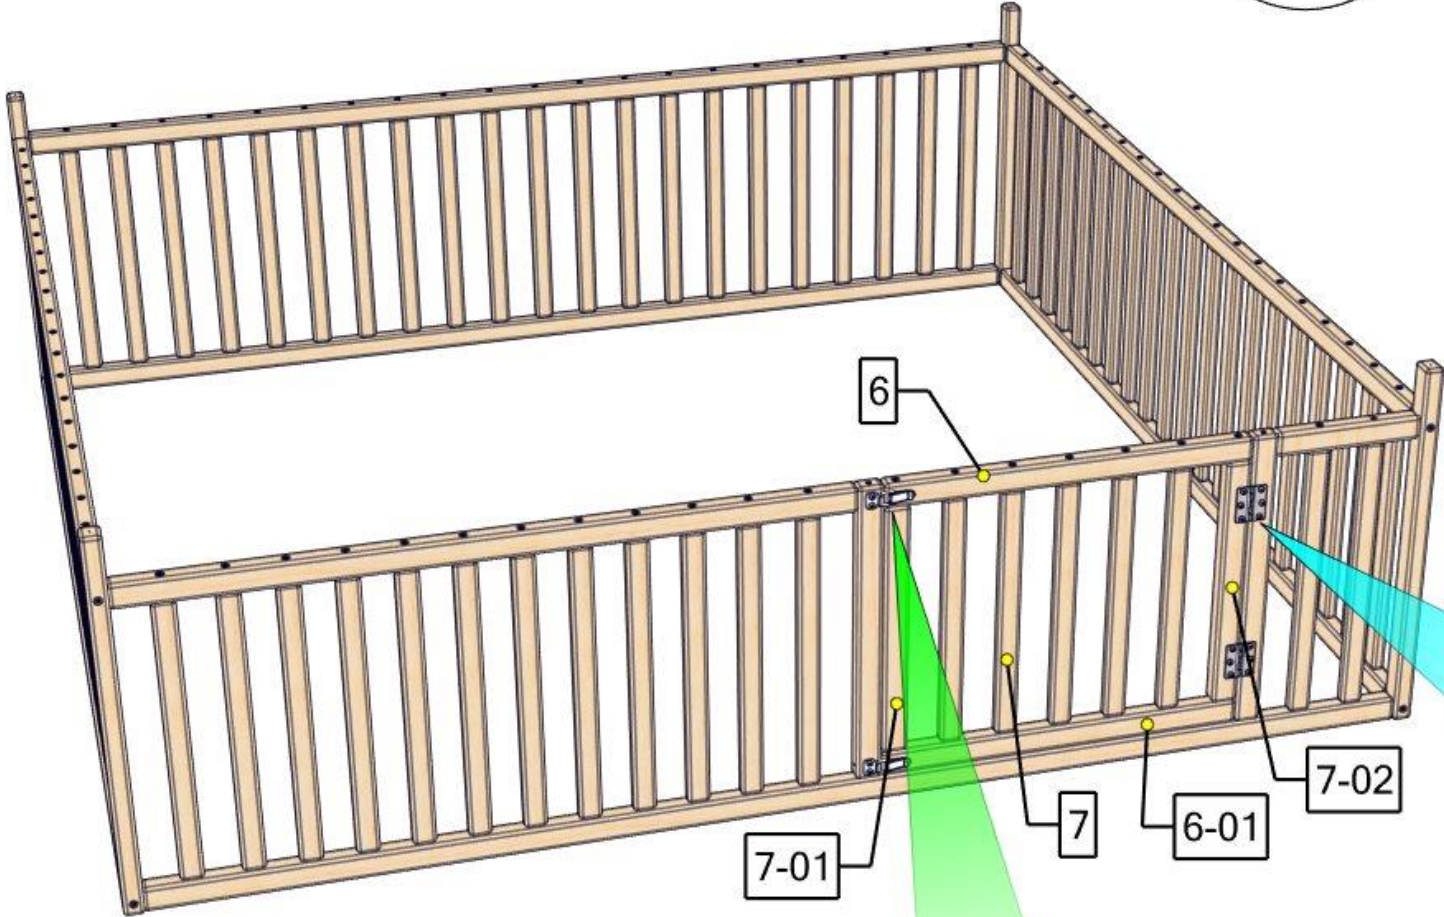

Total wooden parts: 107

Assembling the base

Assembling the door

20 pcs. for door 16mm

Roof and chimney assembly