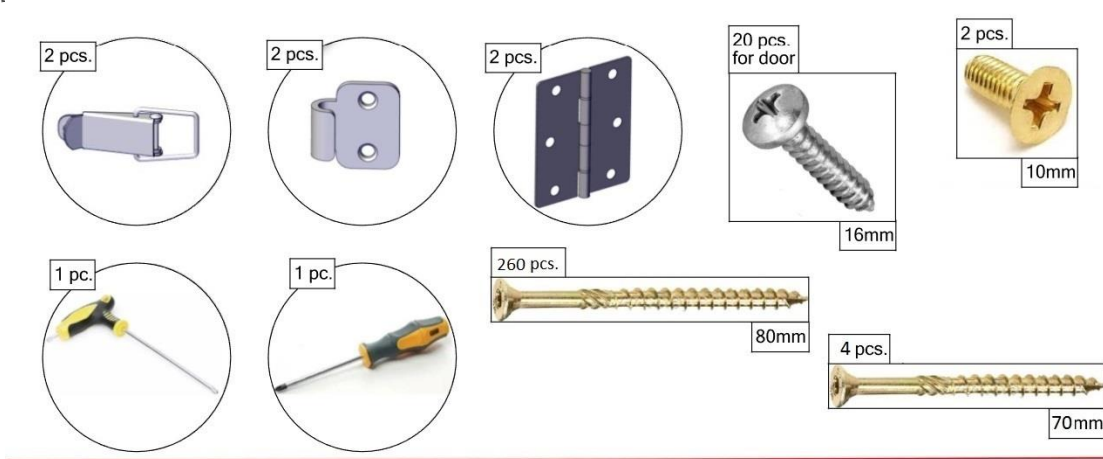

## Safety and Usage Information

- Watch Your Children during active play on the bed frame!
  - Meets The Safety Standards For Kids Furniture.
  - This Item Does Not Contain Any Dangerous Chemical Elements
  - Store in a dry place. Do not drop. Indoor use only.
- Our warranty does not cover replacement in the event of improper storage or use.
- Sold disassembled, assembly required. Tools included.
  - 2 years warranty.

Total wooden parts: 99