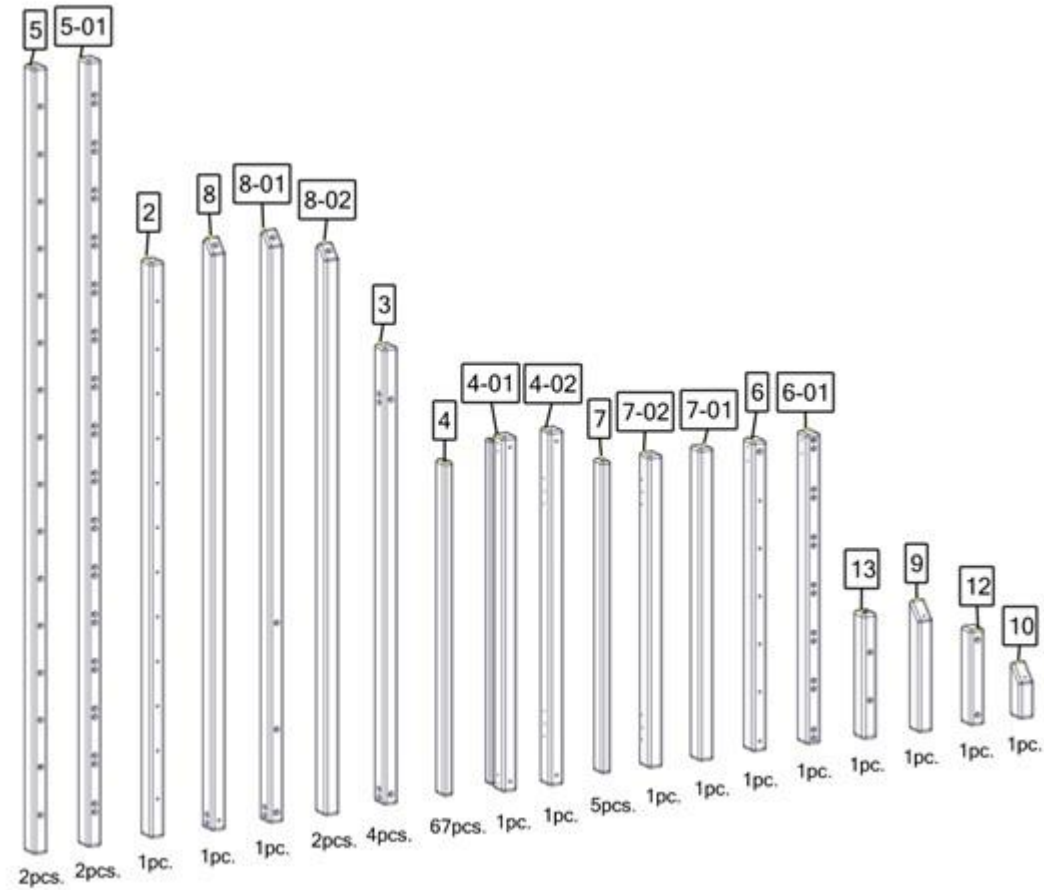

# BusyWood Model 6/17 80x60

Join the video tutorial  
Watch and Build

Customer Service E-mail:  
support@busywood.com

Total wooden parts: 99