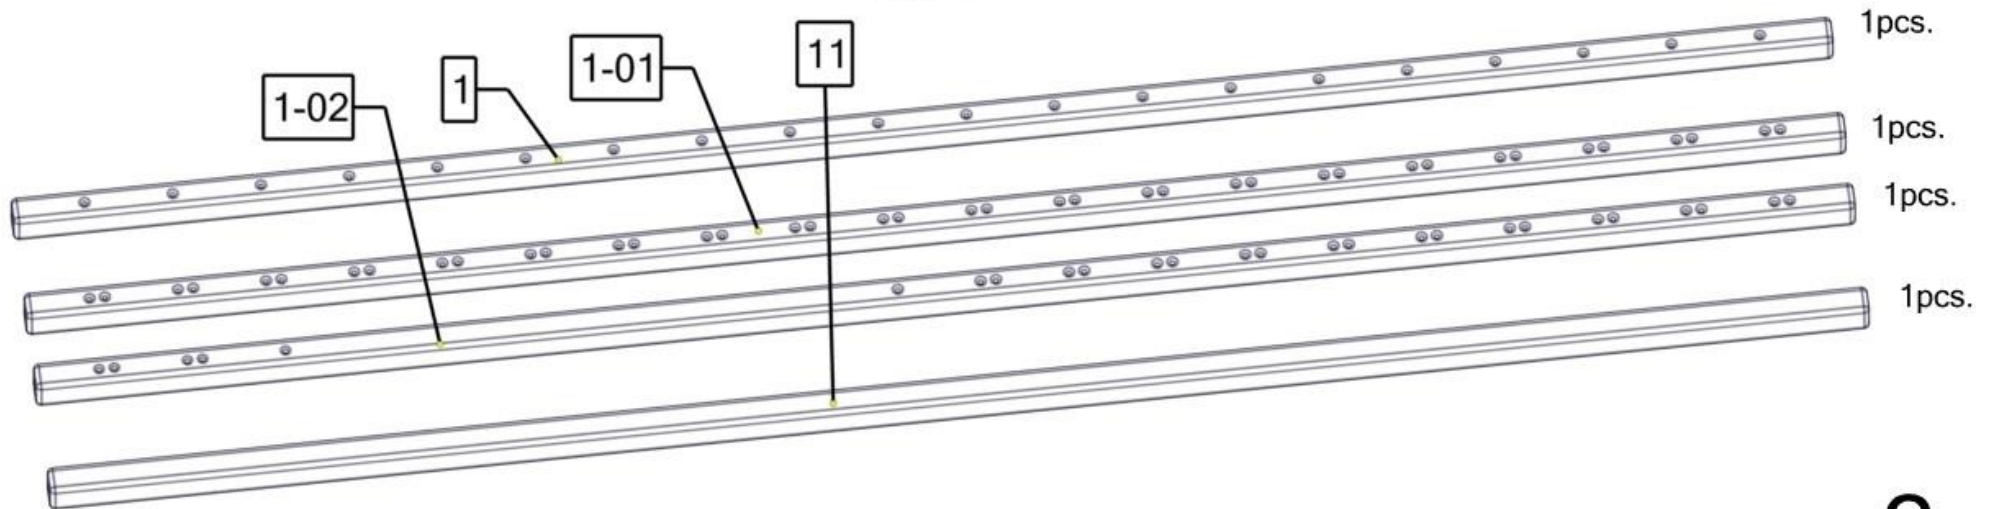

BusyWood Model 6/17 75x54

Join the video tutorial
Watch and Build

Customer Service E-mail:
support@busywood.com

Safety and Usage Information

- Watch Your Children during active play on the bed frame!
 - Meets The Safety Standards For Kids Furniture.
 - This Item Does Not Contain Any Dangerous Chemical Elements
 - Store in a dry place. Do not drop. Indoor use only.
- Our warranty does not cover replacement in the event of improper storage or use.
- Sold disassembled, assembly required. Tools included.
 - 2 years warranty.

Total wooden parts: 92

Assembling the base

Assembling the door

Roof and chimney assembly