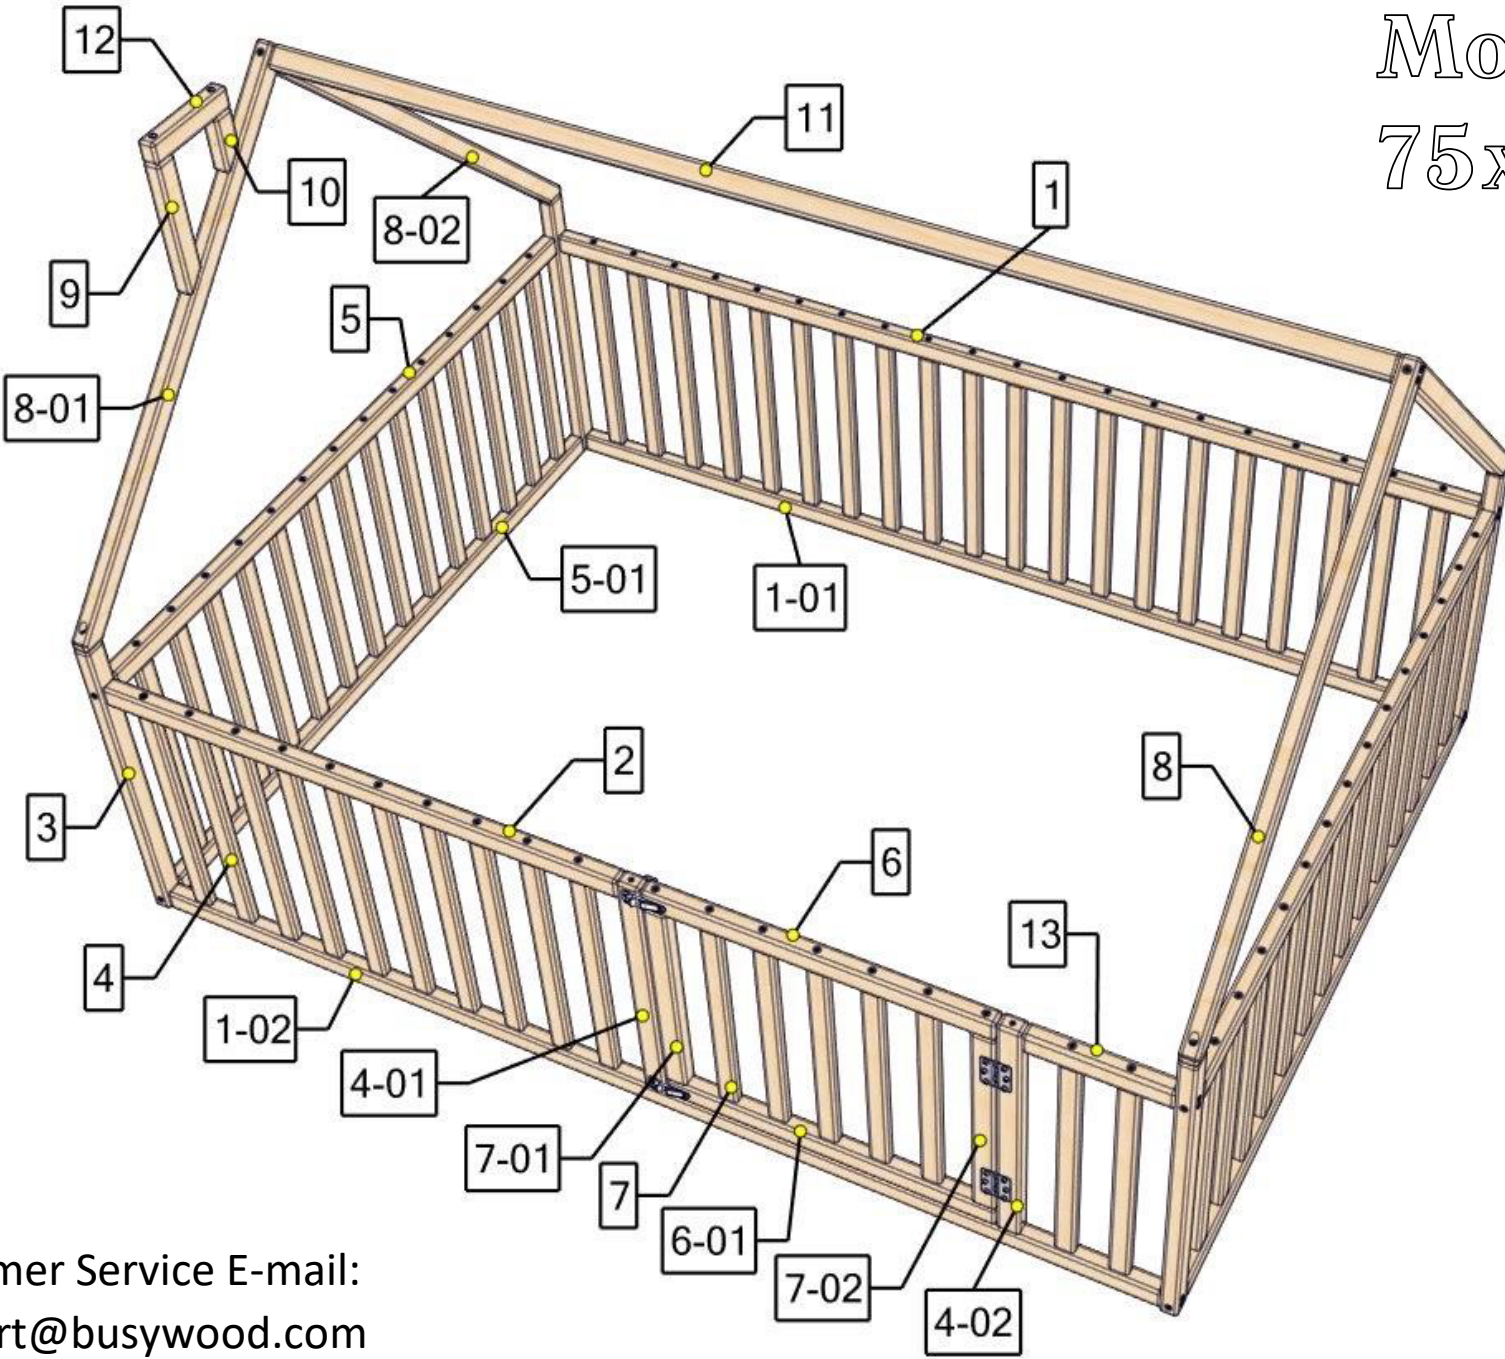

BusyWood Model 6/17 75x54

Join the video tutorial
Watch and Build

Customer Service E-mail:
support@busywood.com

Safety and Usage Information

- Watch Your Children during active play on the bed frame!
 - Meets The Safety Standards For Kids Furniture.
 - This Item Does Not Contain Any Dangerous Chemical Elements
 - Store in a dry place. Do not drop. Indoor use only.
- Our warranty does not cover replacement in the event of improper storage or use.
- Sold disassembled, assembly required. Tools included.
 - 2 years warranty.

Total wooden parts: 92

Assembling the base

Assembling the door

Roof and chimney assembly