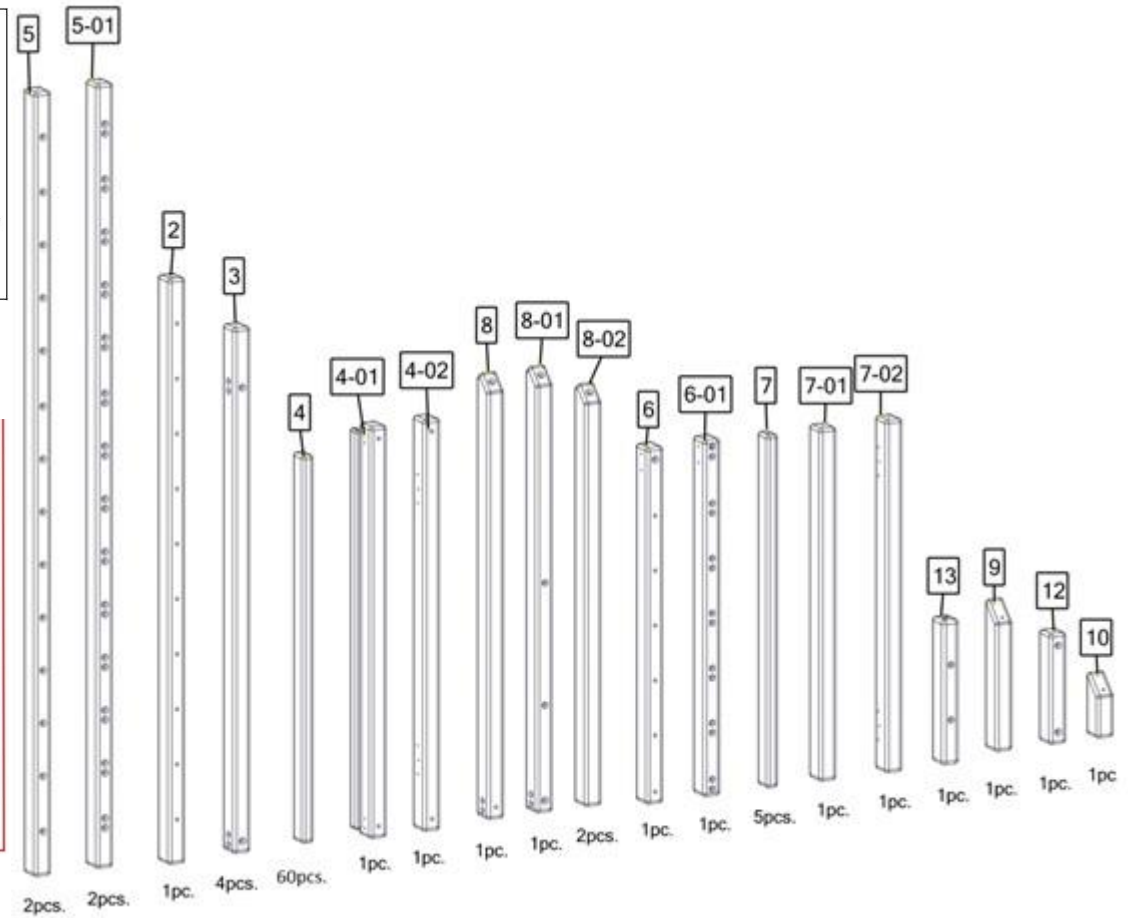

BusyWood Model 6/17 75x54

Join the video tutorial
Watch and Build

Customer Service E-mail:
support@busywood.com

Safety and Usage Information

- Watch Your Children during active play on the bed frame!
 - Meets The Safety Standards For Kids Furniture.
 - This Item Does Not Contain Any Dangerous Chemical Elements
 - Store in a dry place. Do not drop. Indoor use only.
- Our warranty does not cover replacement in the event of improper storage or use.
- Sold disassembled, assembly required. Tools included.
 - 2 years warranty.

Total wooden parts: 92

Assembling the base

Assembling the door

Roof and chimney assembly