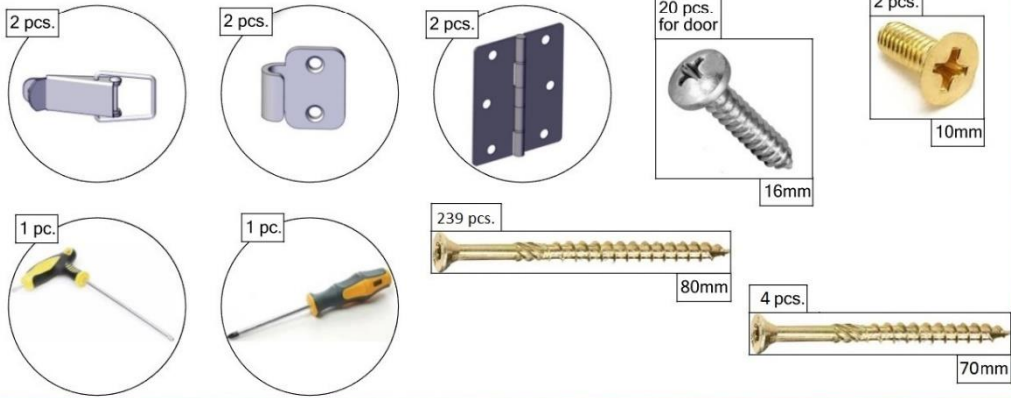

BusyWood Model 6/17 75x54

Join the video tutorial
Watch and Build

Customer Service E-mail:
support@busywood.com

Safety and Usage Information

- Watch Your Children during active play on the bed frame!
 - Meets The Safety Standards For Kids Furniture.
 - This Item Does Not Contain Any Dangerous Chemical Elements
 - Store in a dry place. Do not drop. Indoor use only.
- Our warranty does not cover replacement in the event of improper storage or use.
- Sold disassembled, assembly required. Tools included.
 - 2 years warranty.

Total wooden parts: 92

Assembling the base

Assembling the door

Roof and chimney assembly