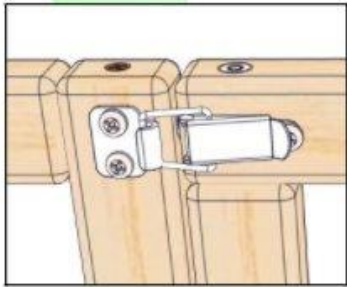

Total wooden parts: 84

Assembling the base

Assembling the door

20 pcs. for door 16mm

21 pcs. 80mm

Roof and chimney assembly