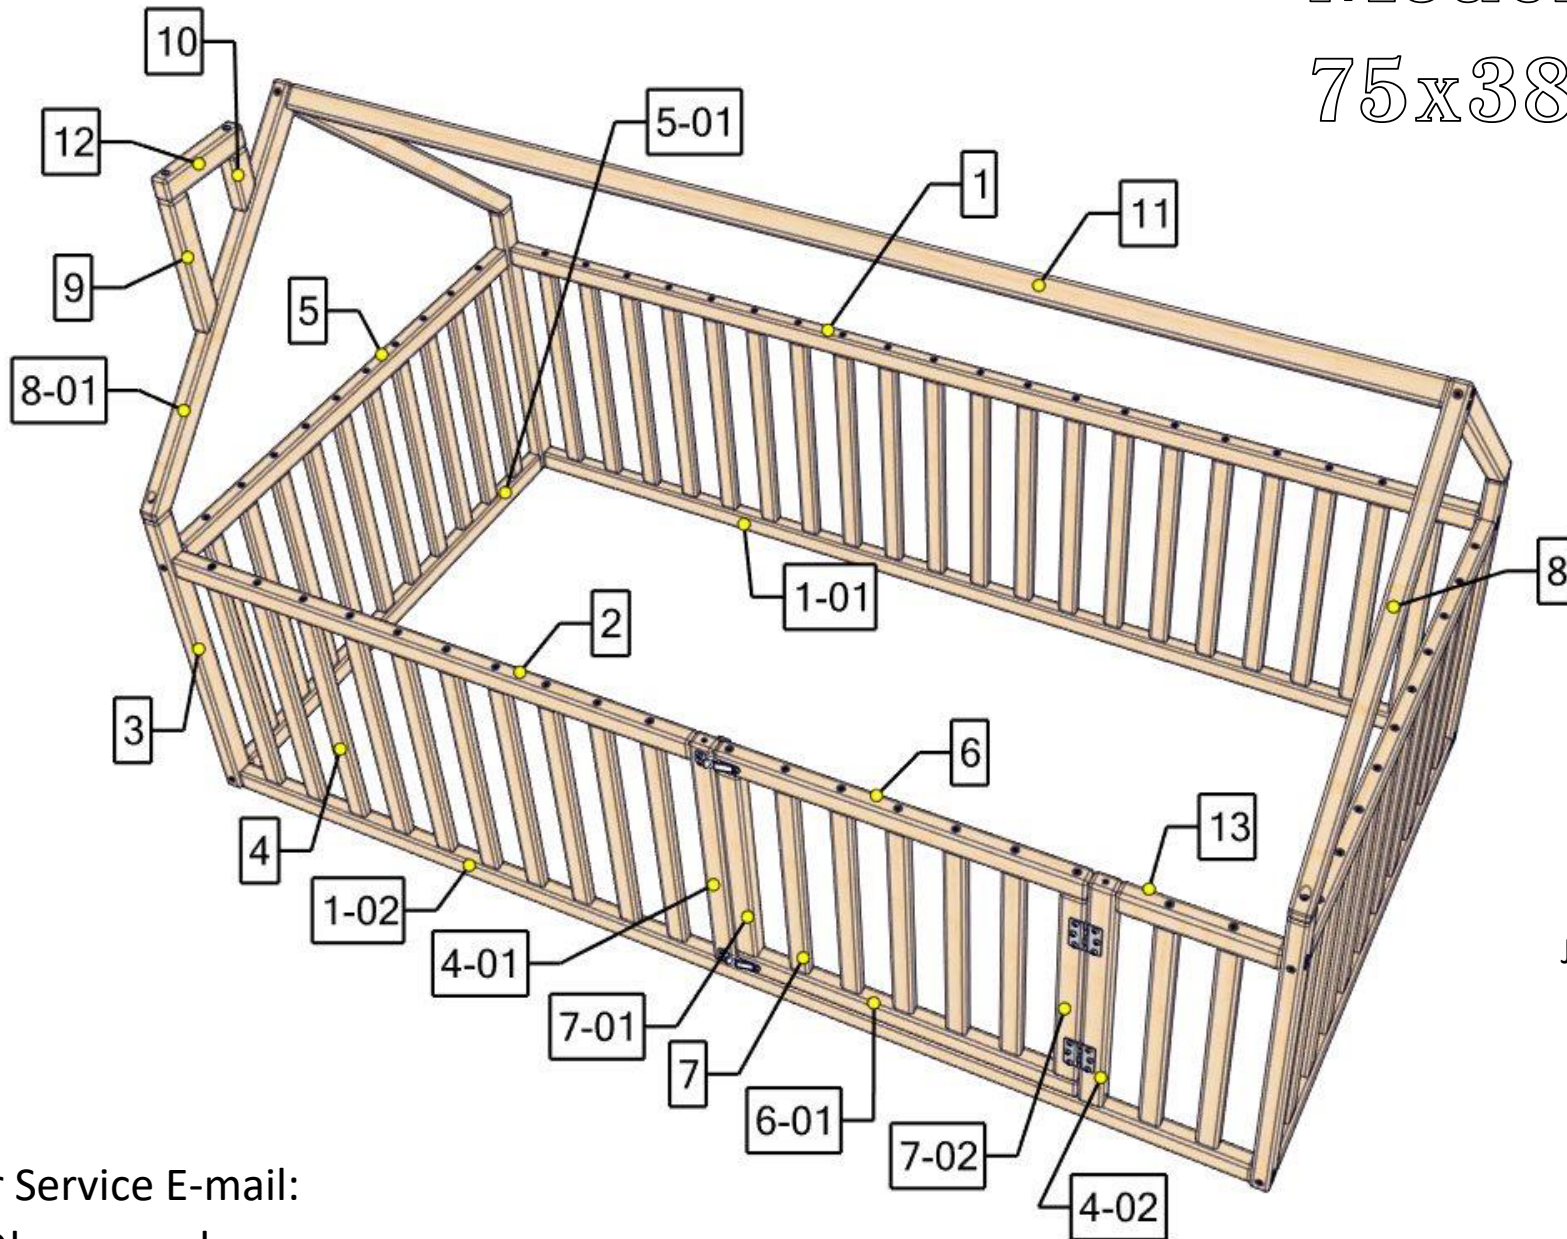

BusyWood Model 6/17 75x38

Join the video tutorial
Watch and Build

1

Customer Service E-mail:
support@busywood.com

Safety and Usage Information

- Watch Your Children during active play on the bed frame!
 - Meets The Safety Standards For Kids Furniture.
 - This Item Does Not Contain Any Dangerous Chemical Elements
 - Store in a dry place. Do not drop. Indoor use only.
- Our warranty does not cover replacement in the event of improper storage or use.
- Sold disassembled, assembly required. Tools included.
 - 2 years warranty.

Total wooden parts: 84

Assembling the base

Assembling the door

20 pcs. for door 16mm

21 pcs. 80mm

Roof and chimney assembly