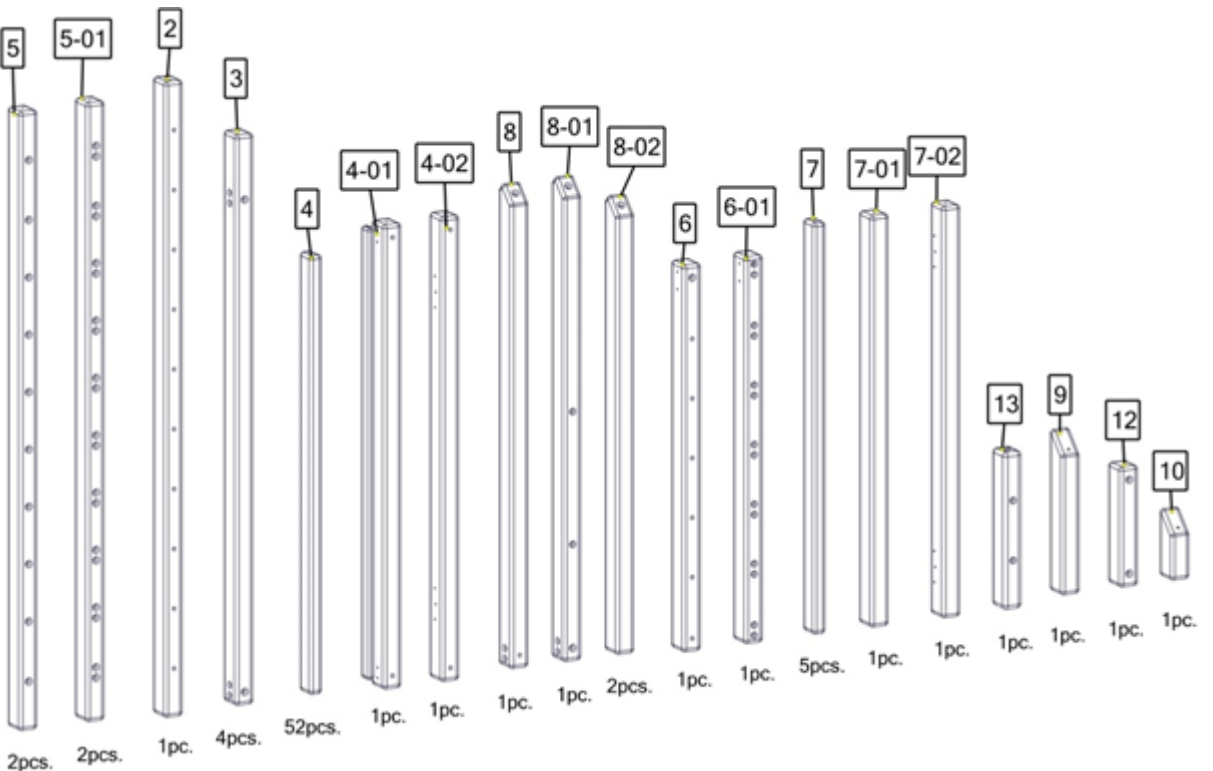

BusyWood Model 6/17 75x38

Join the video tutorial
Watch and Build

1

Customer Service E-mail:
support@busywood.com

Safety and Usage Information

- Watch Your Children during active play on the bed frame!
 - Meets The Safety Standards For Kids Furniture.
 - This Item Does Not Contain Any Dangerous Chemical Elements
 - Store in a dry place. Do not drop. Indoor use only.
- Our warranty does not cover replacement in the event of improper storage or use.
- Sold disassembled, assembly required. Tools included.
 - 2 years warranty.

Total wooden parts: 84

Assembling the base

Assembling the door

20 pcs. for door 16mm

21 pcs. 80mm

Roof and chimney assembly