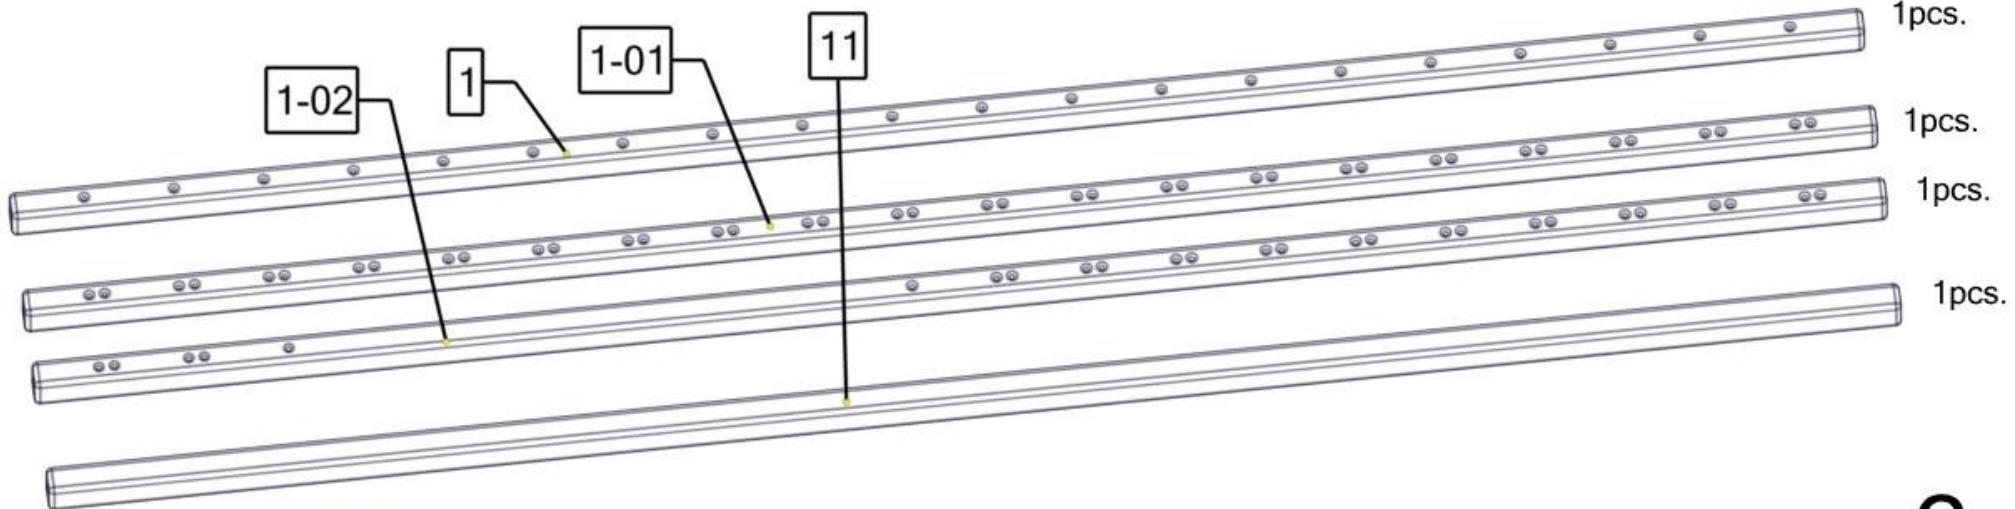

BusyWood Model 6/17 75x38

Join the video tutorial
Watch and Build

1

Customer Service E-mail:
support@busywood.com

Safety and Usage Information

- Watch Your Children during active play on the bed frame!
 - Meets The Safety Standards For Kids Furniture.
 - This Item Does Not Contain Any Dangerous Chemical Elements
 - Store in a dry place. Do not drop. Indoor use only.
- Our warranty does not cover replacement in the event of improper storage or use.
- Sold disassembled, assembly required. Tools included.
 - 2 years warranty.

Total wooden parts: 84

Assembling the base

Assembling the door

20 pcs. for door 16mm

21 pcs. 80mm

Roof and chimney assembly