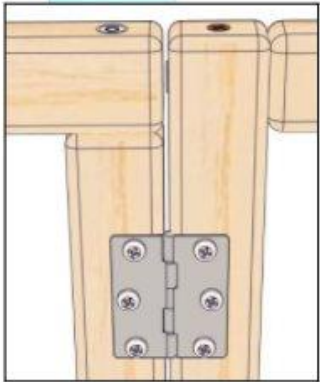

Total wooden parts: 84

Assembling the base

Assembling the door

20 pcs. for door 16mm

21 pcs. 80mm

Roof and chimney assembly