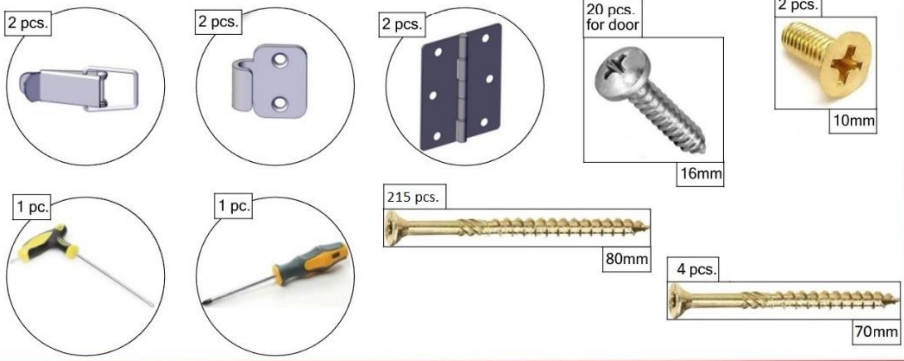

BusyWood Model 6/17 75x38

Join the video tutorial
Watch and Build

1

Customer Service E-mail:
support@busywood.com

Safety and Usage Information

- Watch Your Children during active play on the bed frame!
 - Meets The Safety Standards For Kids Furniture.
 - This Item Does Not Contain Any Dangerous Chemical Elements
 - Store in a dry place. Do not drop. Indoor use only.
- Our warranty does not cover replacement in the event of improper storage or use.
- Sold disassembled, assembly required. Tools included.
 - 2 years warranty.

Total wooden parts: 84

Assembling the base

Assembling the door

20 pcs. for door 16mm

21 pcs. 80mm

Roof and chimney assembly