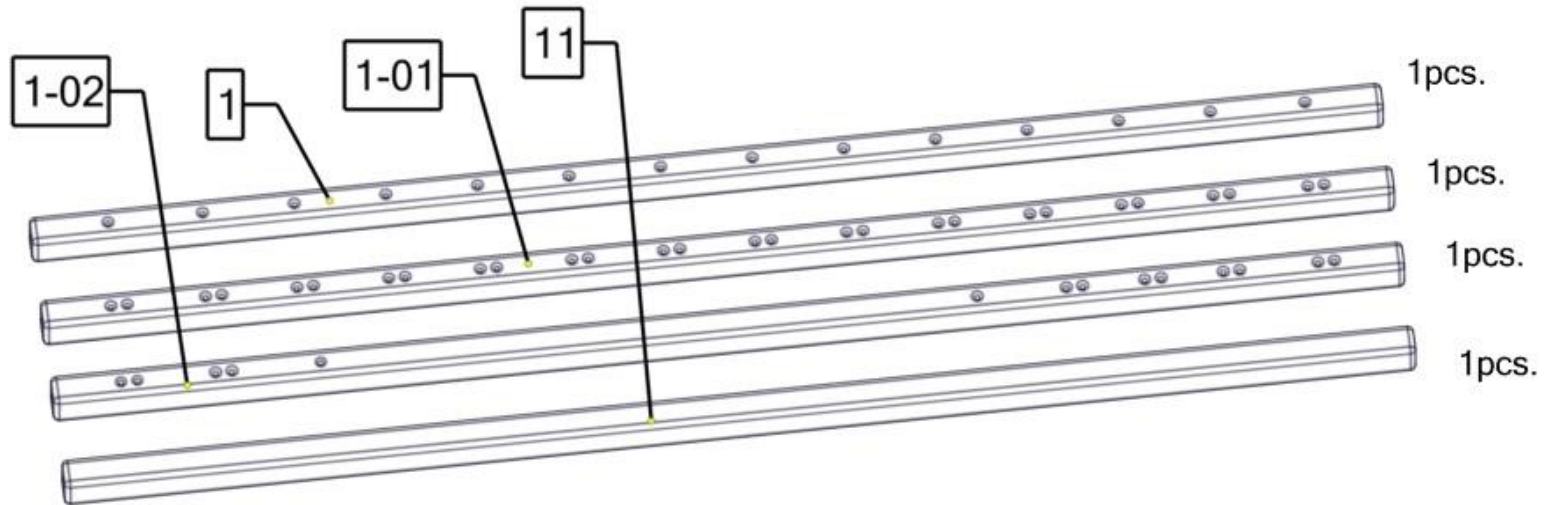

BusyWood Model 6/17 52x27.5

Join the video tutorial
Watch and Build

1

Customer Service E-mail:
support@busywood.com

Safety and Usage Information

- Watch Your Children during active play on the bed frame!
 - Meets The Safety Standards For Kids Furniture.
 - This Item Does Not Contain Any Dangerous Chemical Elements
 - Store in a dry place. Do not drop. Indoor use only.
- Our warranty does not cover replacement in the event of improper storage or use.
- Sold disassembled, assembly required. Tools included.
 - 2 years warranty.

Total wooden parts: 66

Assembling the base

Assembling the door

20 pcs. for door 16mm

21 pcs. 80mm

Roof and chimney assembly