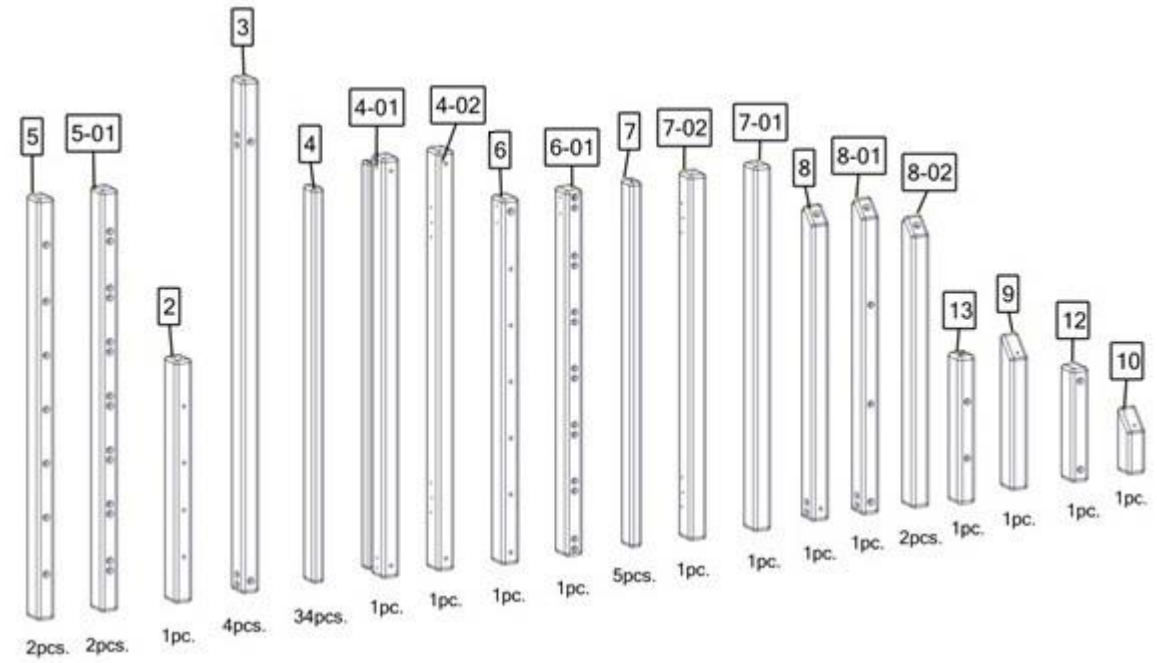

BusyWood Model 6/17 52x27.5

Join the video tutorial
Watch and Build

1

Customer Service E-mail:
support@busywood.com

Safety and Usage Information

- Watch Your Children during active play on the bed frame!
 - Meets The Safety Standards For Kids Furniture.
 - This Item Does Not Contain Any Dangerous Chemical Elements
 - Store in a dry place. Do not drop. Indoor use only.
- Our warranty does not cover replacement in the event of improper storage or use.
- Sold disassembled, assembly required. Tools included.
 - 2 years warranty.

Total wooden parts: 66

Assembling the base

Assembling the door

20 pcs. for door 16mm

21 pcs. 80mm

Roof and chimney assembly