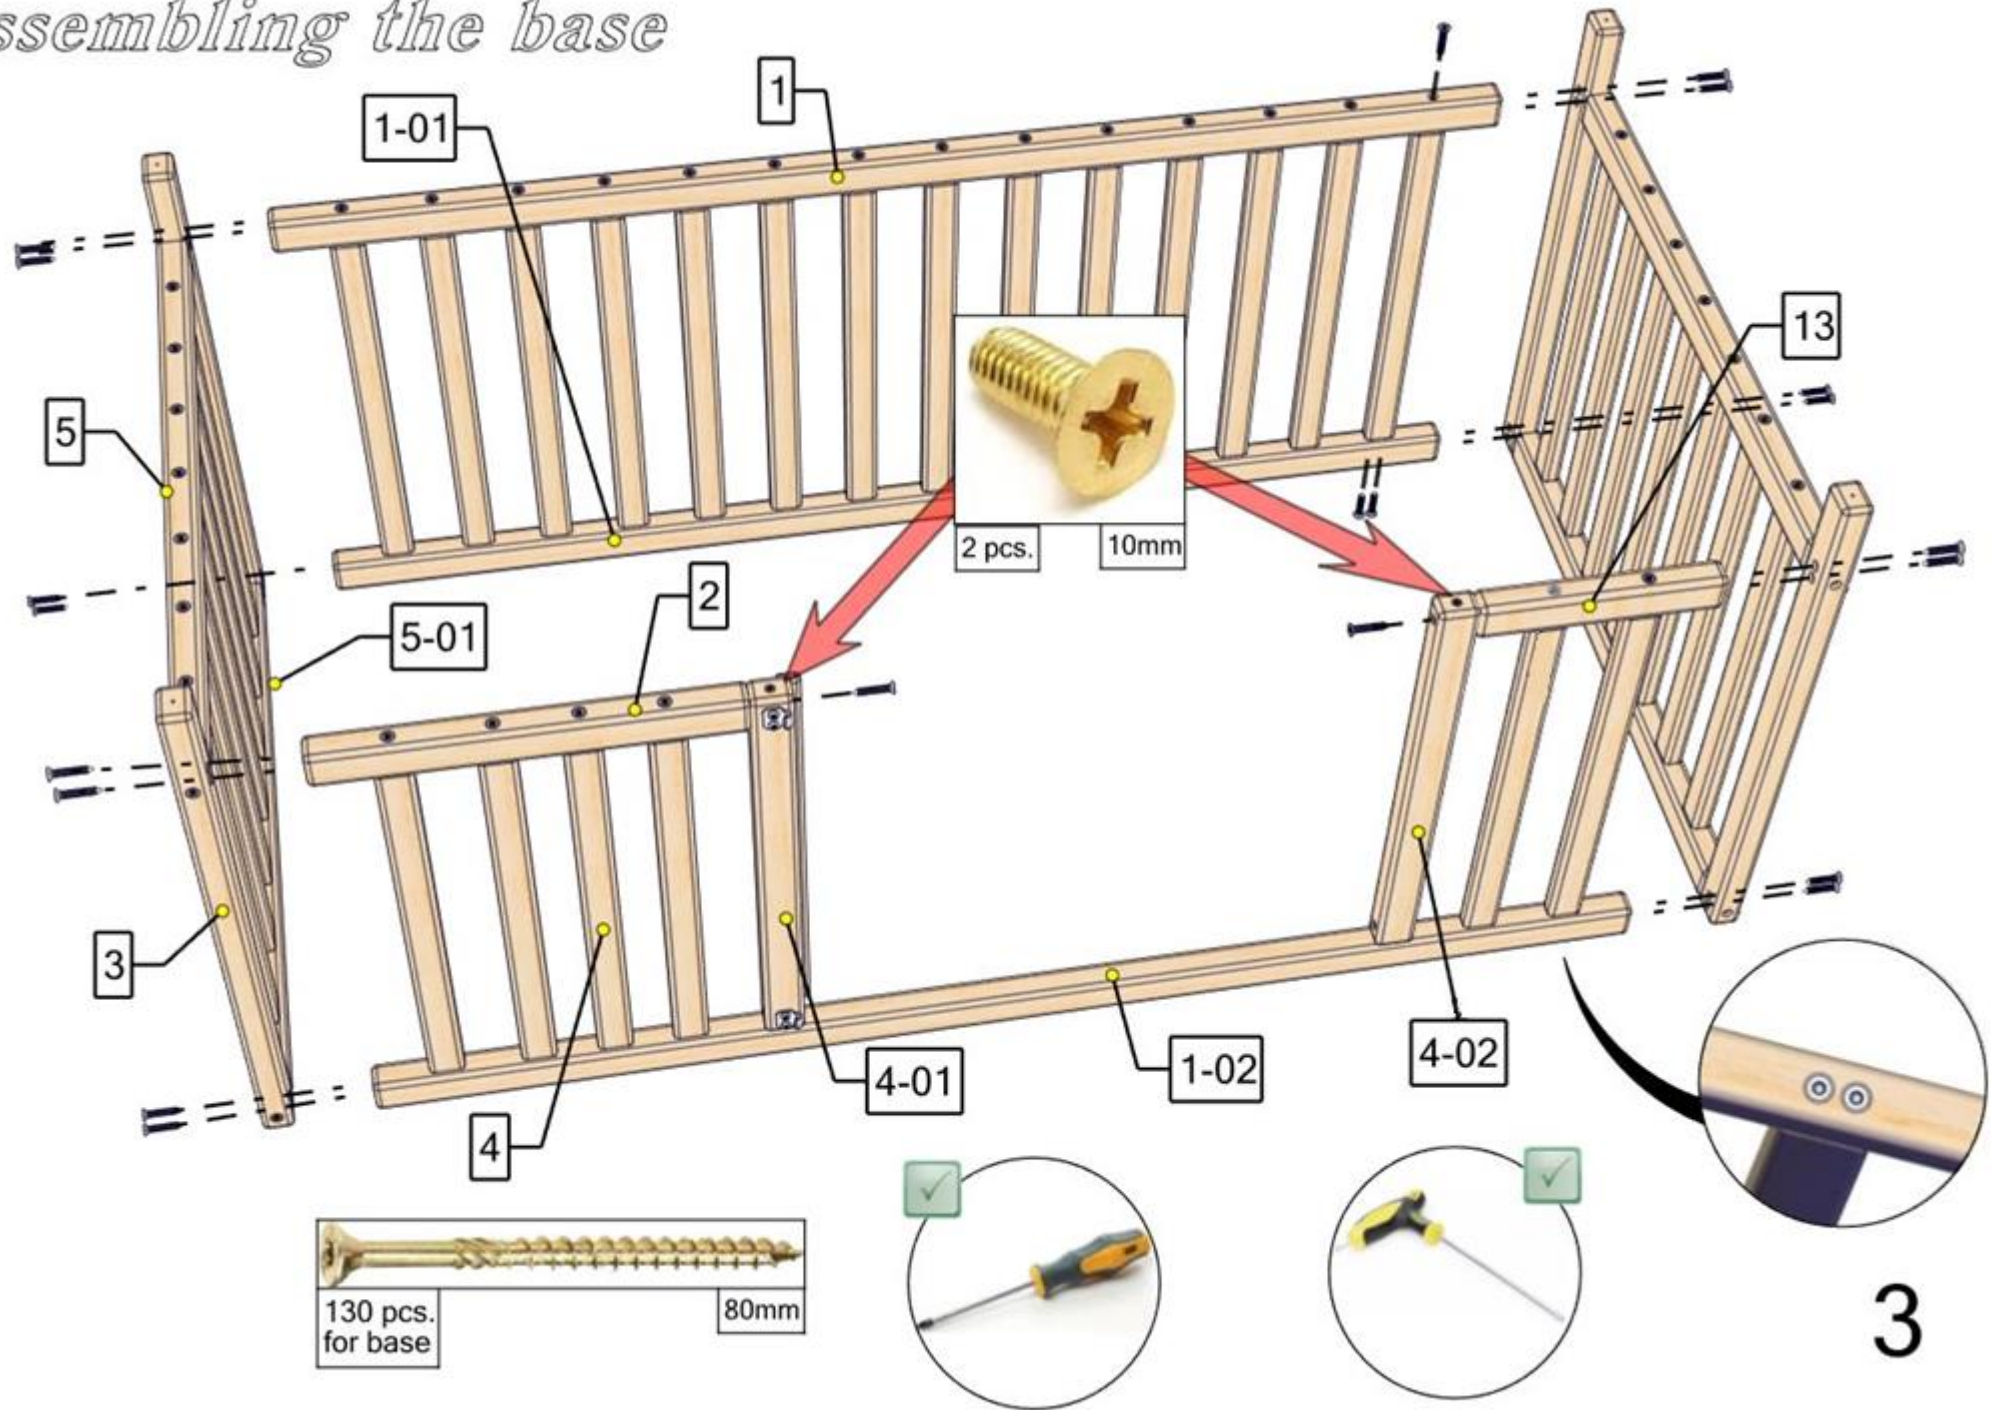

BusyWood Model 6/17 52x27.5

Join the video tutorial
Watch and Build

1

Customer Service E-mail:
support@busywood.com

Safety and Usage Information

- Watch Your Children during active play on the bed frame!
 - Meets The Safety Standards For Kids Furniture.
 - This Item Does Not Contain Any Dangerous Chemical Elements
 - Store in a dry place. Do not drop. Indoor use only.
- Our warranty does not cover replacement in the event of improper storage or use.
- Sold disassembled, assembly required. Tools included.
 - 2 years warranty.

Total wooden parts: 66

Assembling the base

Assembling the door

20 pcs. for door 16mm

21 pcs. 80mm

Roof and chimney assembly