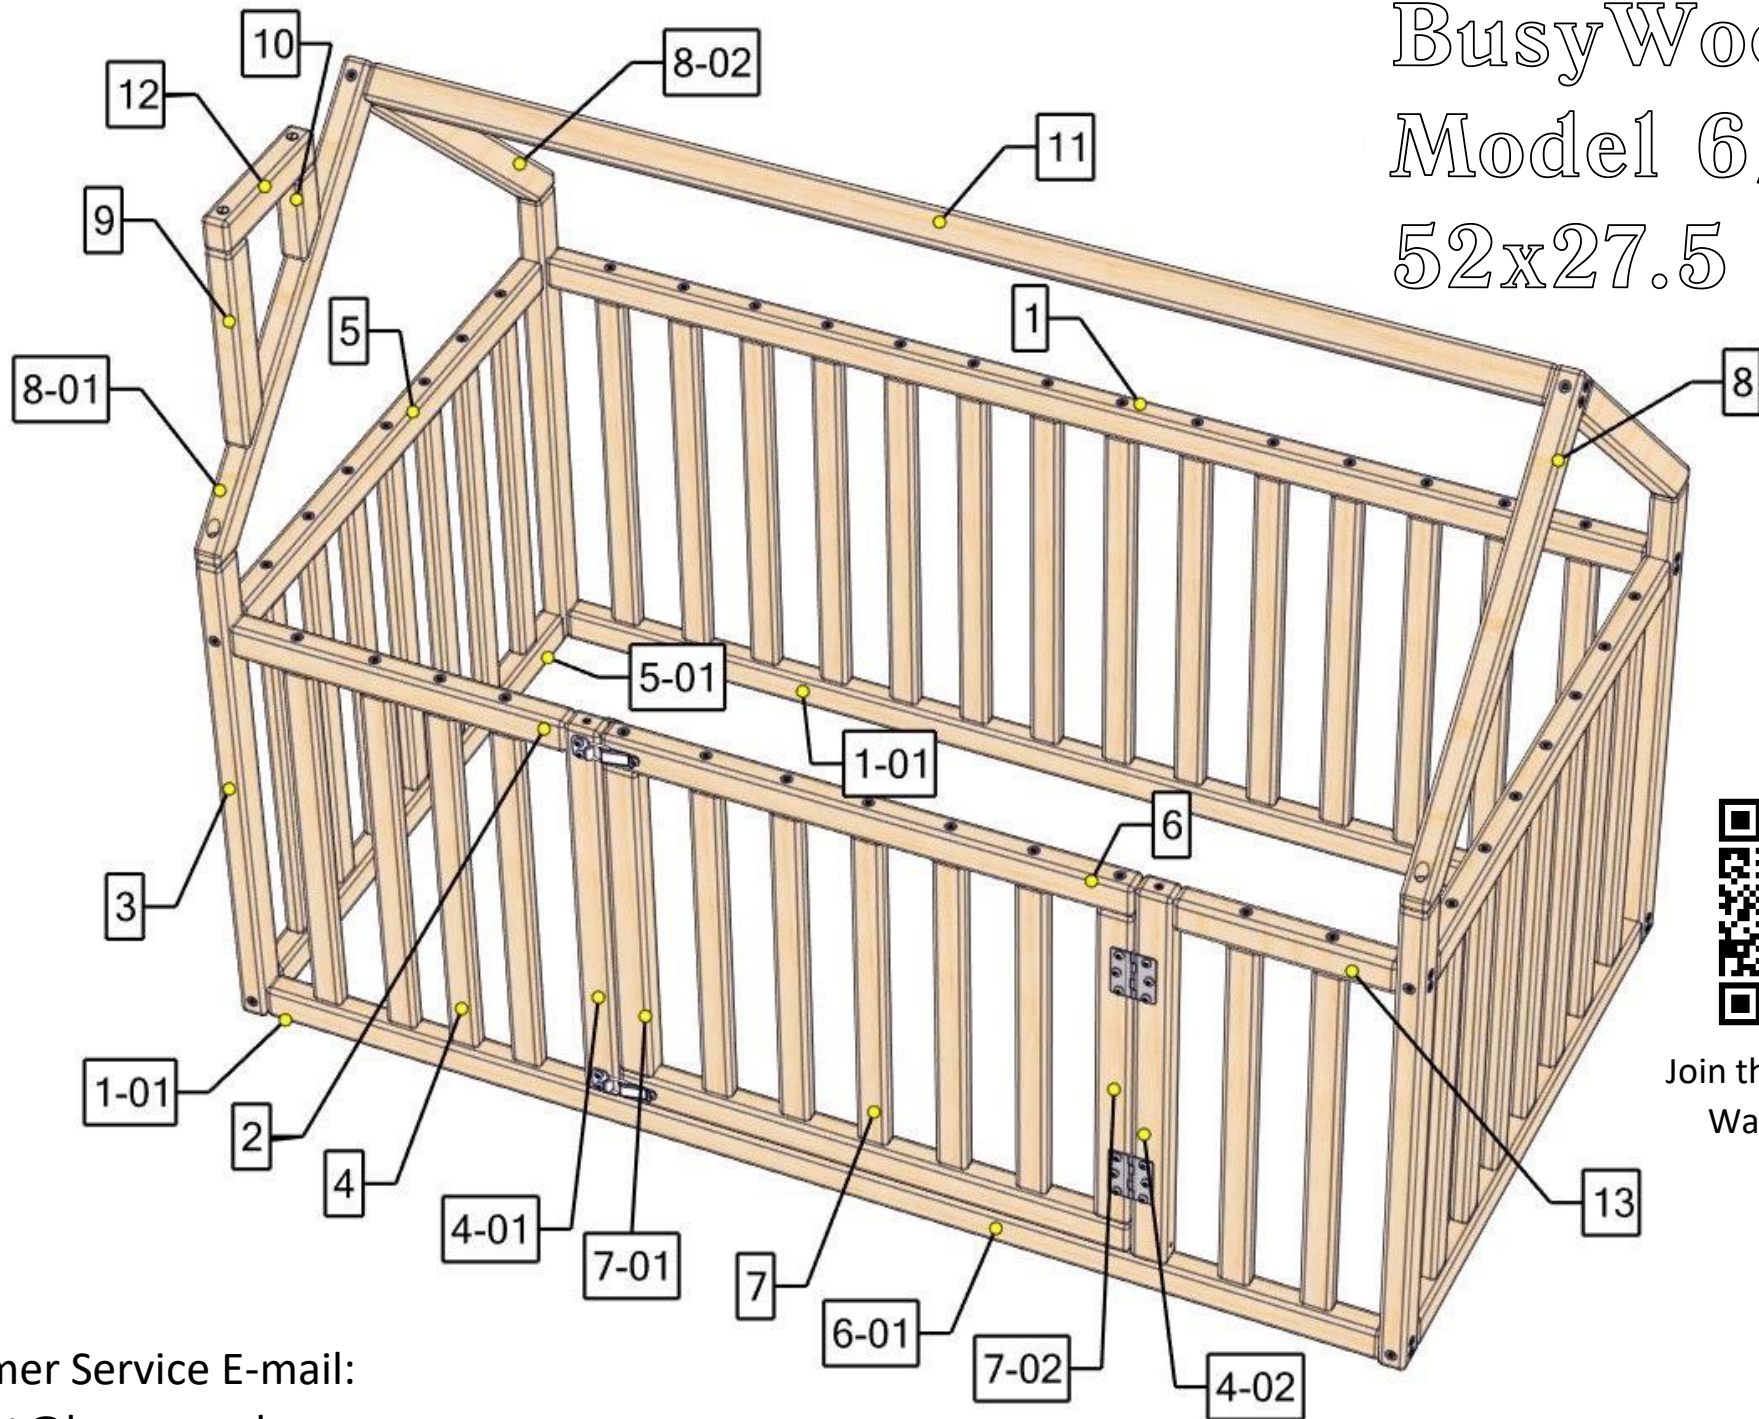

BusyWood Model 6/17 52x27.5

Join the video tutorial
Watch and Build

1

Customer Service E-mail:
support@busywood.com

Safety and Usage Information

- Watch Your Children during active play on the bed frame!
 - Meets The Safety Standards For Kids Furniture.
 - This Item Does Not Contain Any Dangerous Chemical Elements
 - Store in a dry place. Do not drop. Indoor use only.
- Our warranty does not cover replacement in the event of improper storage or use.
- Sold disassembled, assembly required. Tools included.
 - 2 years warranty.

Total wooden parts: 66

Assembling the base

Assembling the door

20 pcs. for door 16mm

21 pcs. 80mm

Roof and chimney assembly