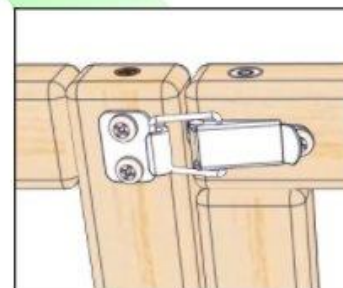

BusyWood Model 6/17 52x27.5

Join the video tutorial
Watch and Build

1

Customer Service E-mail:
support@busywood.com

Safety and Usage Information

- Watch Your Children during active play on the bed frame!
 - Meets The Safety Standards For Kids Furniture.
 - This Item Does Not Contain Any Dangerous Chemical Elements
 - Store in a dry place. Do not drop. Indoor use only.
- Our warranty does not cover replacement in the event of improper storage or use.
- Sold disassembled, assembly required. Tools included.
 - 2 years warranty.

Total wooden parts: 66

Assembling the base

Assembling the door

20 pcs. for door 16mm

21 pcs. 80mm

Roof and chimney assembly