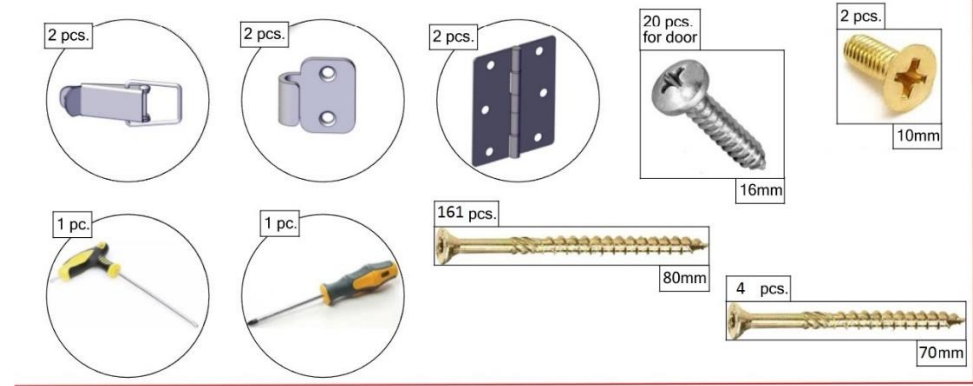

BusyWood Model 6/17 52x27.5

Join the video tutorial
Watch and Build

1

Customer Service E-mail:
support@busywood.com

Safety and Usage Information

- Watch Your Children during active play on the bed frame!
 - Meets The Safety Standards For Kids Furniture.
 - This Item Does Not Contain Any Dangerous Chemical Elements
 - Store in a dry place. Do not drop. Indoor use only.
- Our warranty does not cover replacement in the event of improper storage or use.
- Sold disassembled, assembly required. Tools included.
 - 2 years warranty.

Total wooden parts: 66

Assembling the base

Assembling the door

20 pcs. for door 16mm

21 pcs. 80mm

Roof and chimney assembly