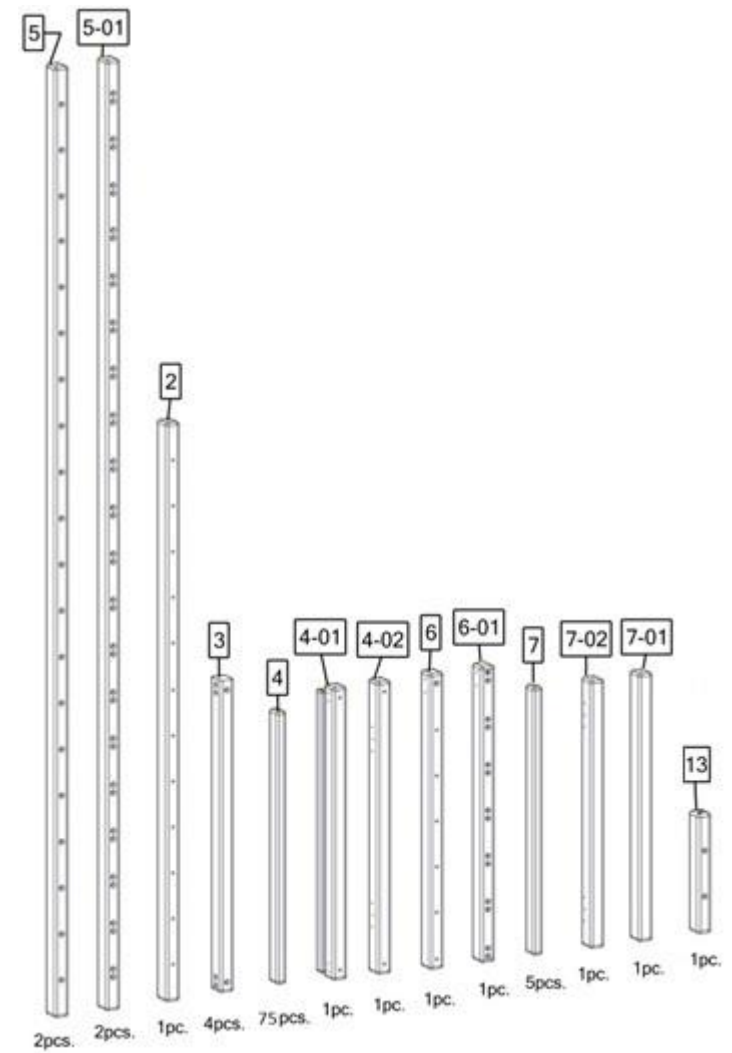

# BusyWood Model 6.2/19 80x76

Customer Service E-mail:  
support@busywood.com

Total wooden parts: 99

# Assembling the door

20 pcs. for door 16mm

21 pcs.

80mm

4