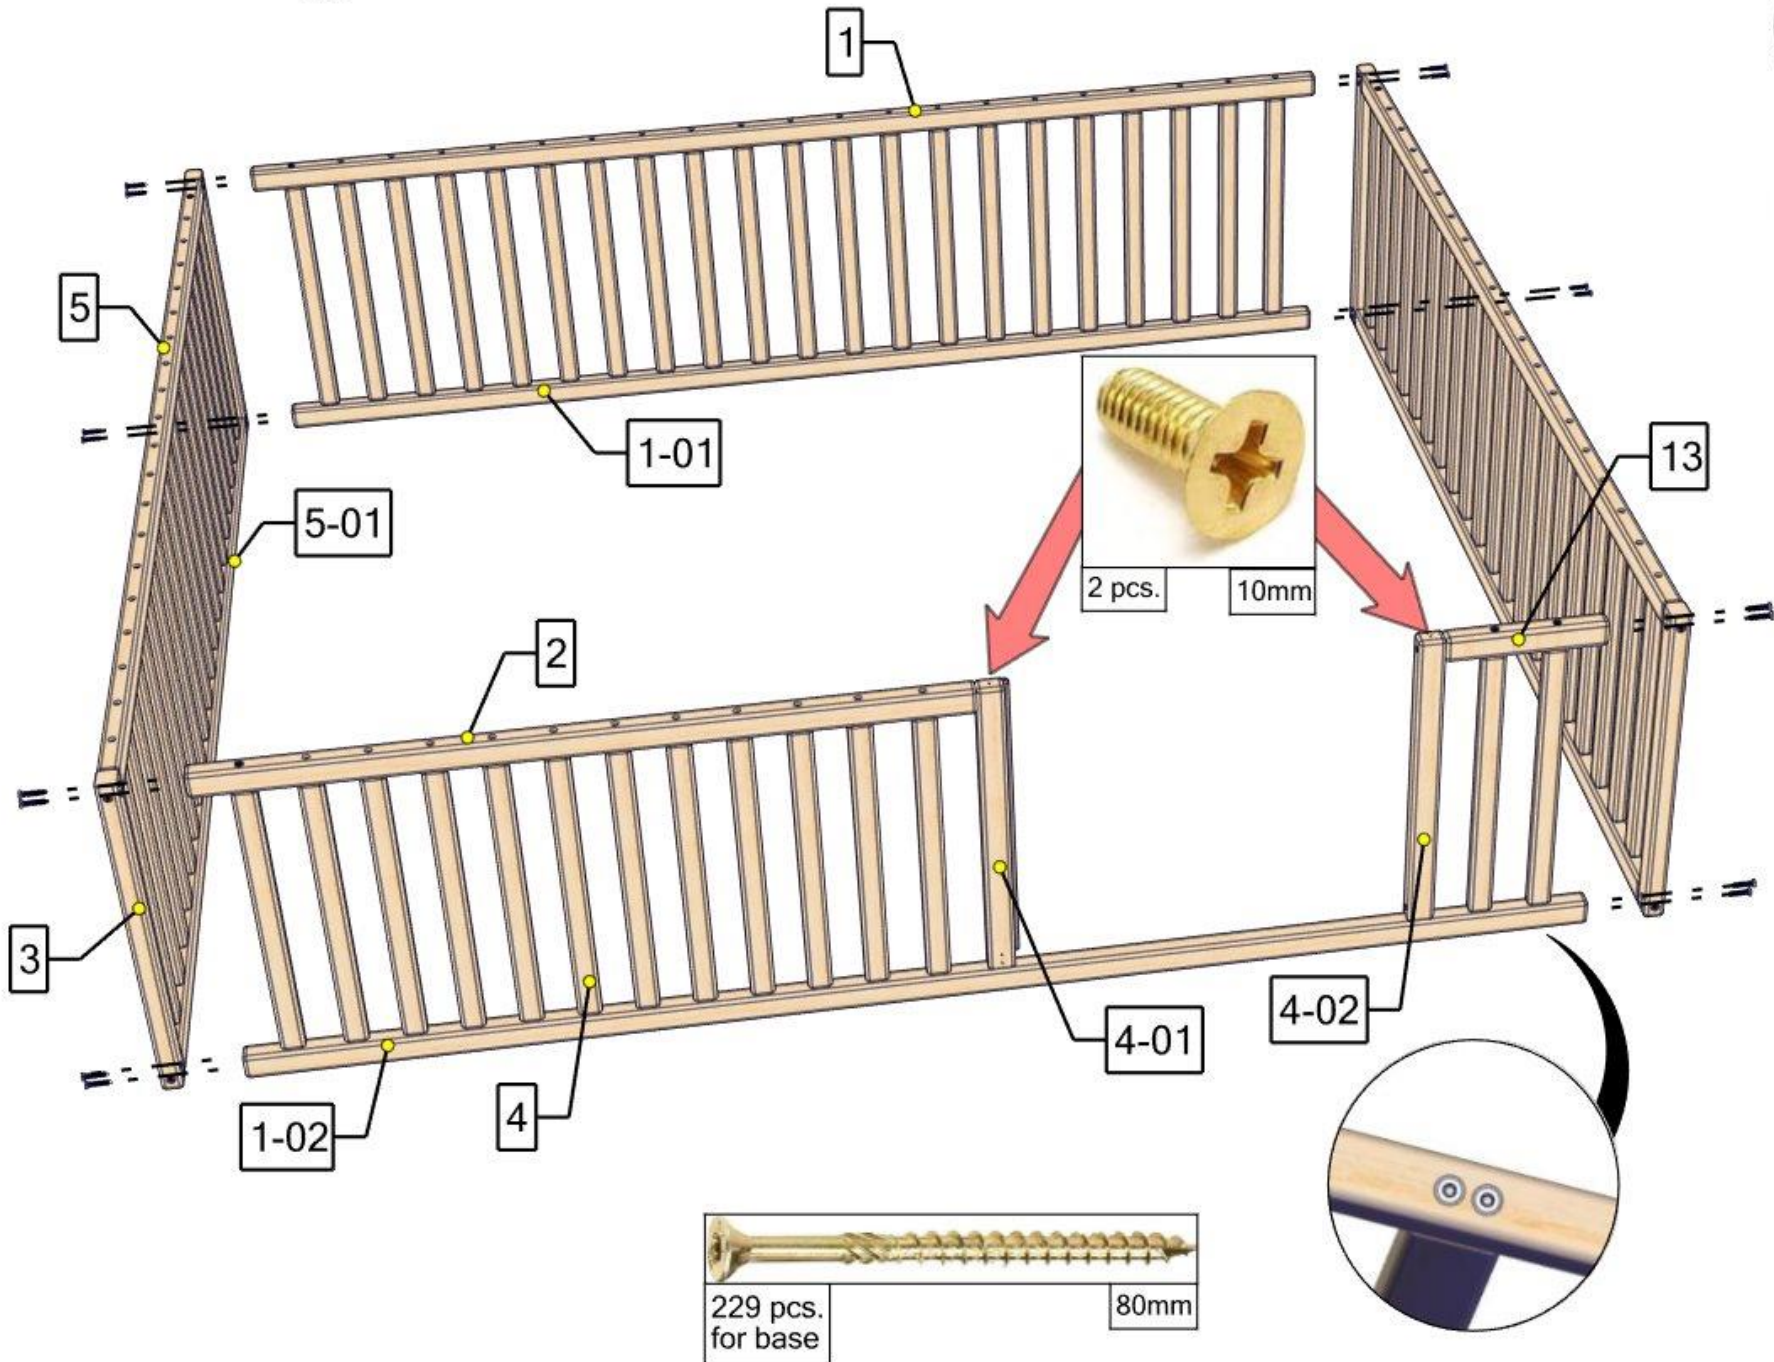

Assembling the base