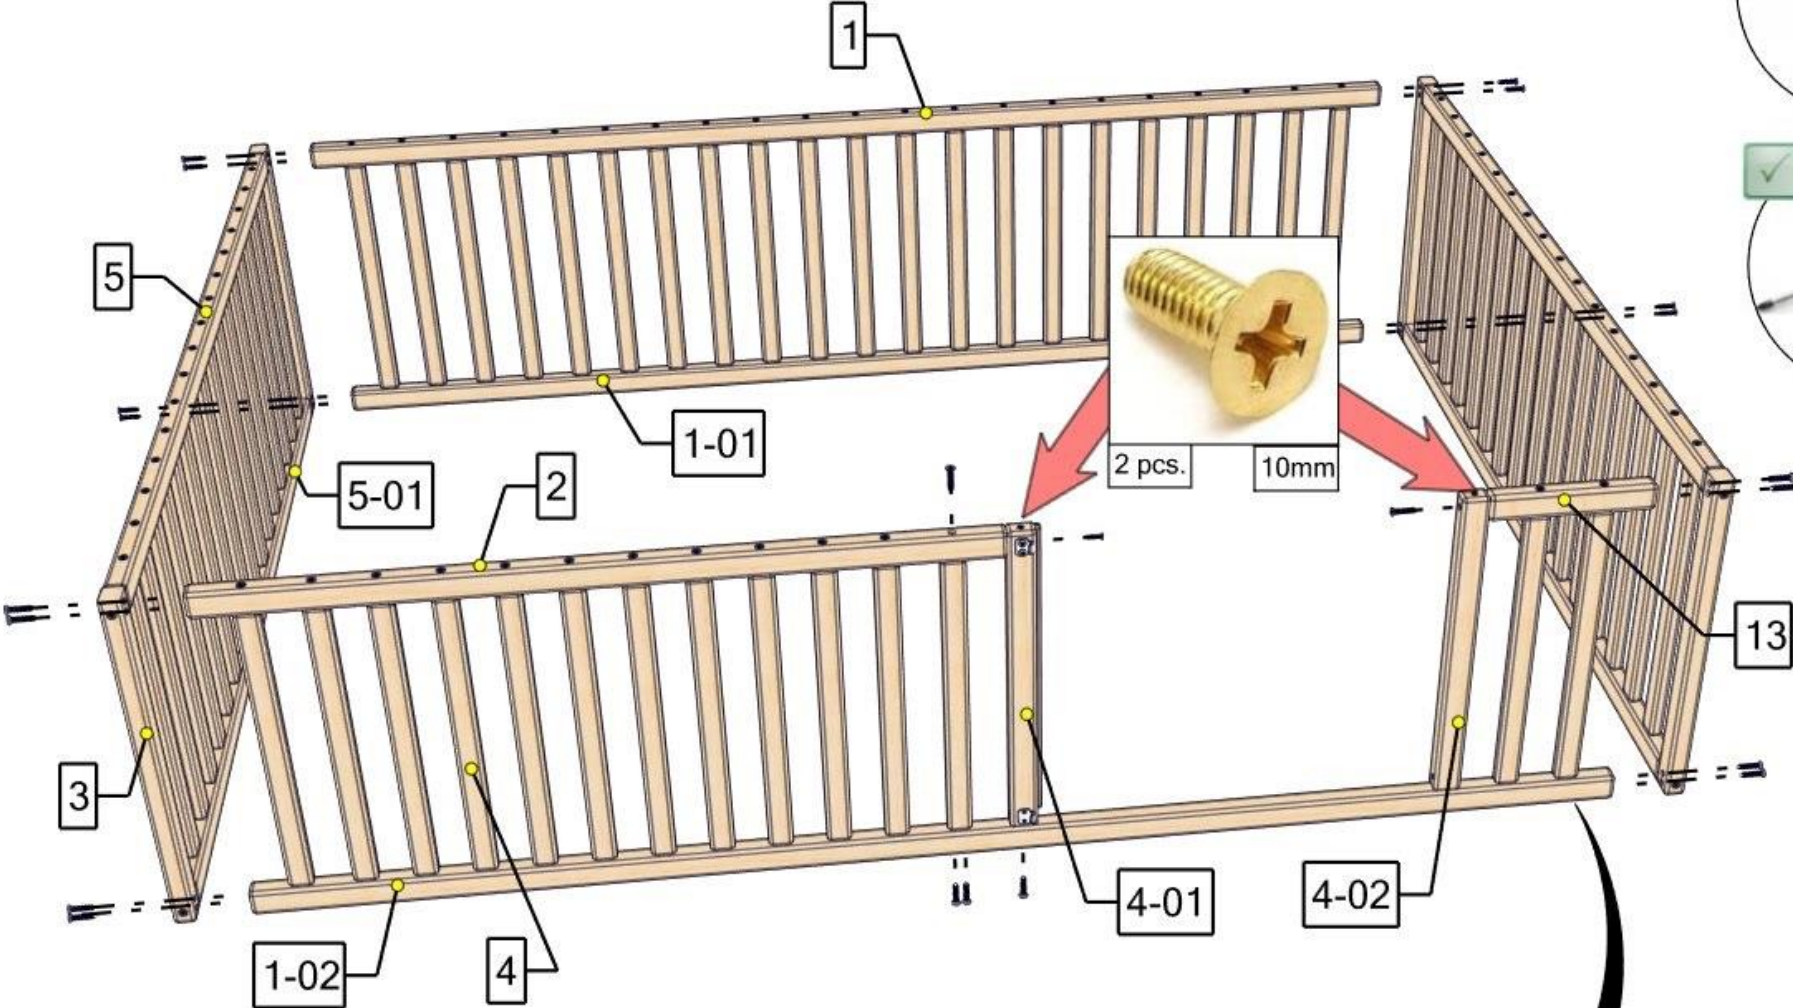

Join the video tutorial
Watch and Build

BusyWood Model 6.2/19 80x60

Customer Service E-mail:
support@busywood.com

Safety and Usage Information

- Watch Your Children during active play on the bed frame!
 - Meets The Safety Standards For Kids Furniture.
 - This Item Does Not Contain Any Dangerous Chemical Elements
 - Store in a dry place. Do not drop. Indoor use only.
- Our warranty does not cover replacement in the event of improper storage or use.
- Sold disassembled, assembly required. Tools included.
 - 2 years warranty.

Total wooden parts: 91

Assembling the base

Assembling the door

20 pcs. for door 16mm

21 pcs.

80mm

4