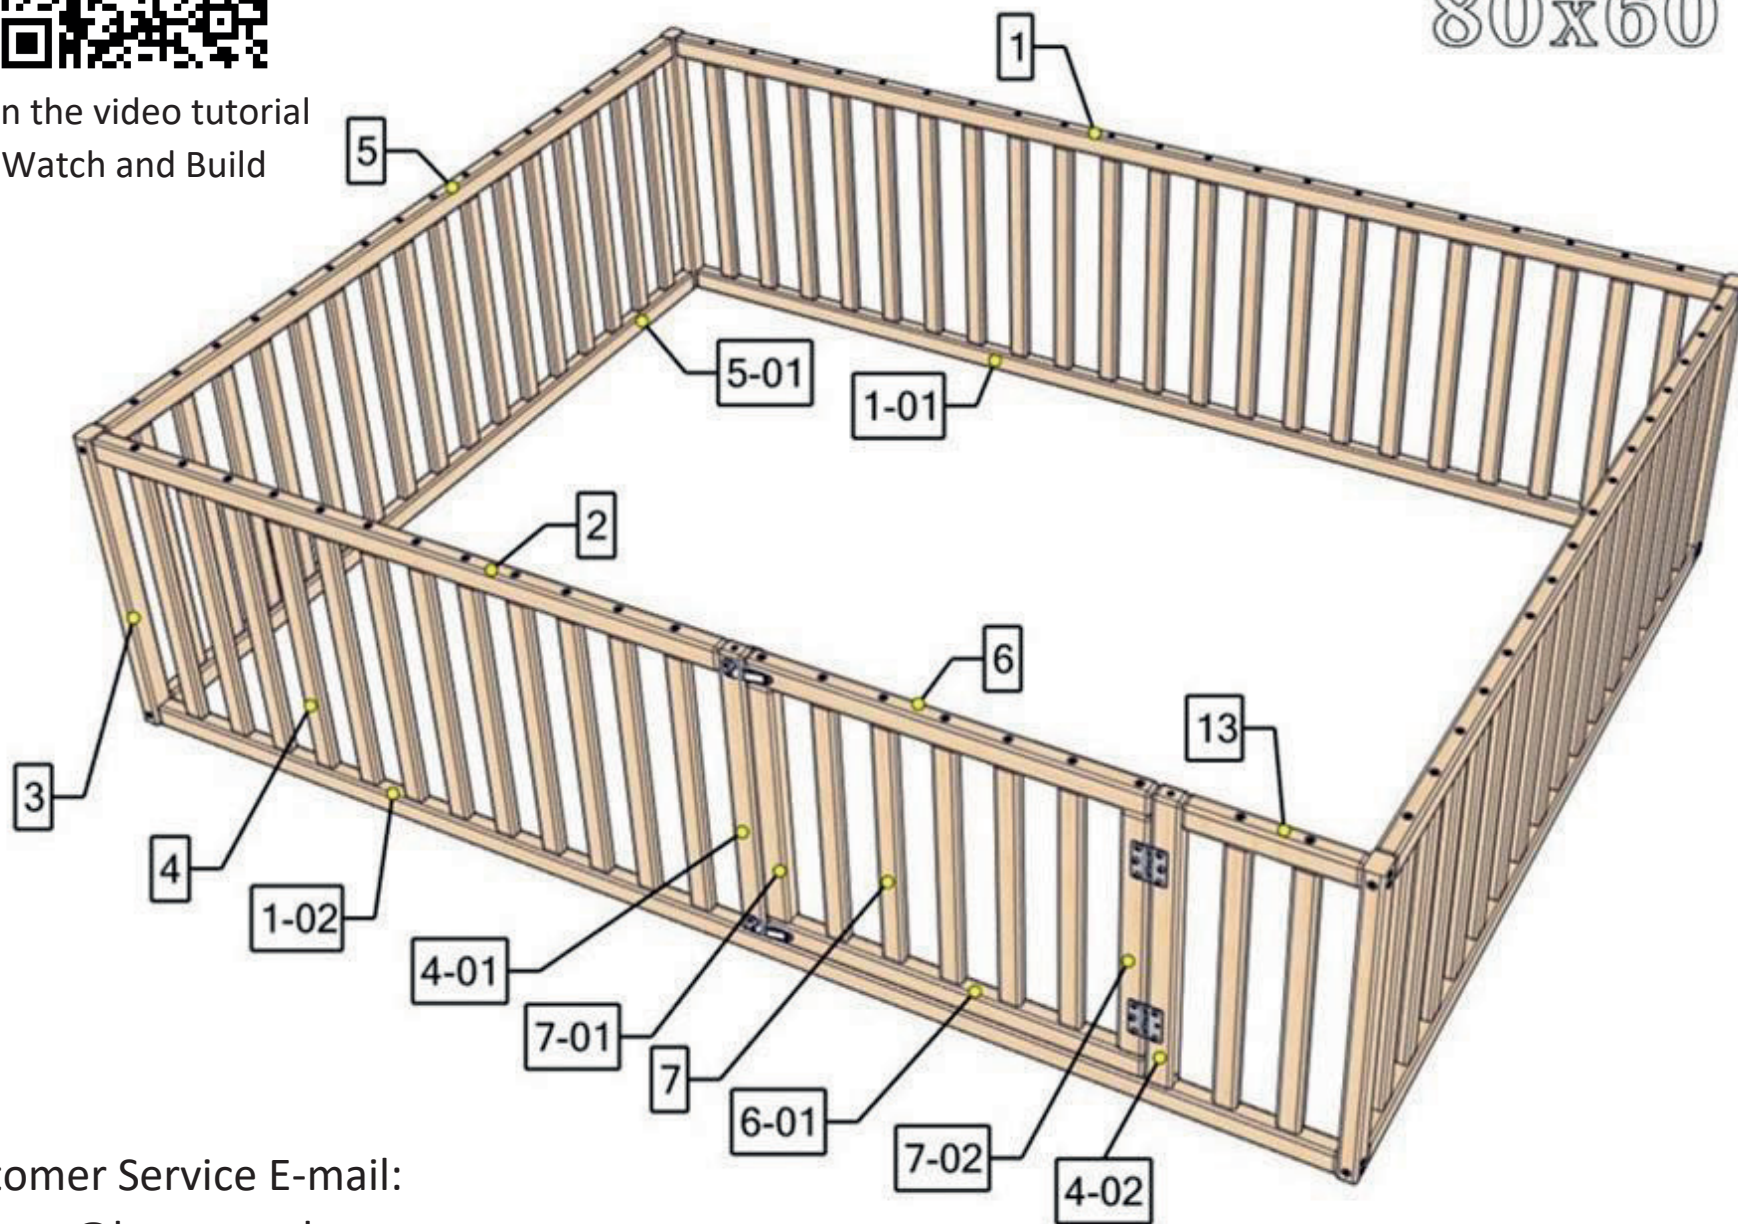

Join the video tutorial
Watch and Build

BusyWood Model 6.2/19 80x60

Customer Service E-mail:
support@busywood.com

Safety and Usage Information

- Watch Your Children during active play on the bed frame!
 - Meets The Safety Standards For Kids Furniture.
 - This Item Does Not Contain Any Dangerous Chemical Elements
 - Store in a dry place. Do not drop. Indoor use only.
- Our warranty does not cover replacement in the event of improper storage or use.
- Sold disassembled, assembly required. Tools included.
 - 2 years warranty.

Total wooden parts: 91

Assembling the base

Assembling the door

20 pcs. for door 16mm

21 pcs.

80mm

4