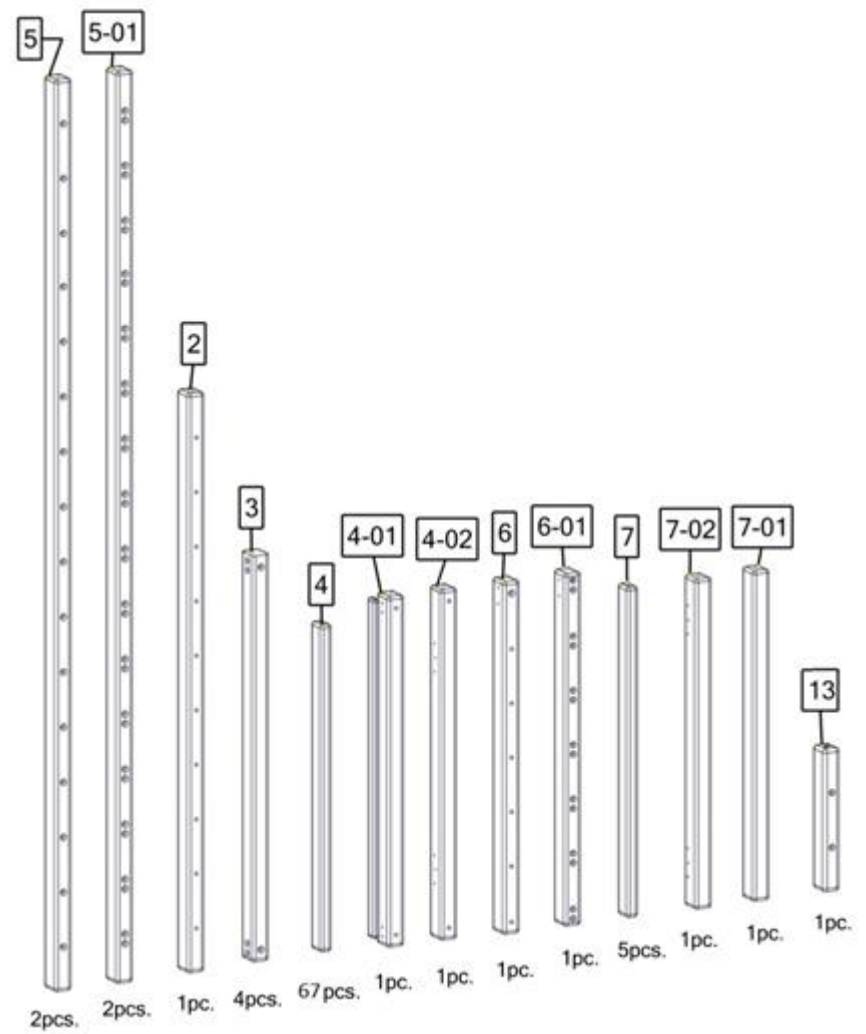

Join the video tutorial
Watch and Build

BusyWood Model 6.2/19 80x60

Customer Service E-mail:
support@busywood.com

Safety and Usage Information

- Watch Your Children during active play on the bed frame!
 - Meets The Safety Standards For Kids Furniture.
 - This Item Does Not Contain Any Dangerous Chemical Elements
 - Store in a dry place. Do not drop. Indoor use only.
- Our warranty does not cover replacement in the event of improper storage or use.
- Sold disassembled, assembly required. Tools included.
 - 2 years warranty.

Total wooden parts: 91

Assembling the base

Assembling the door

20 pcs. for door 16mm

21 pcs.

80mm

4