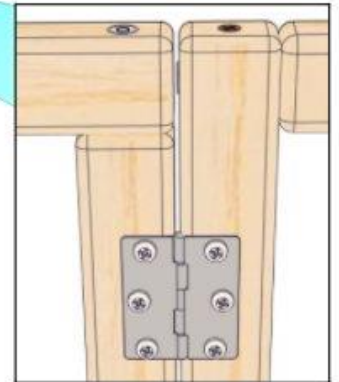

Total wooden parts: 91

Assembling the base

Assembling the door

20 pcs. for door 16mm

21 pcs.

80mm

4