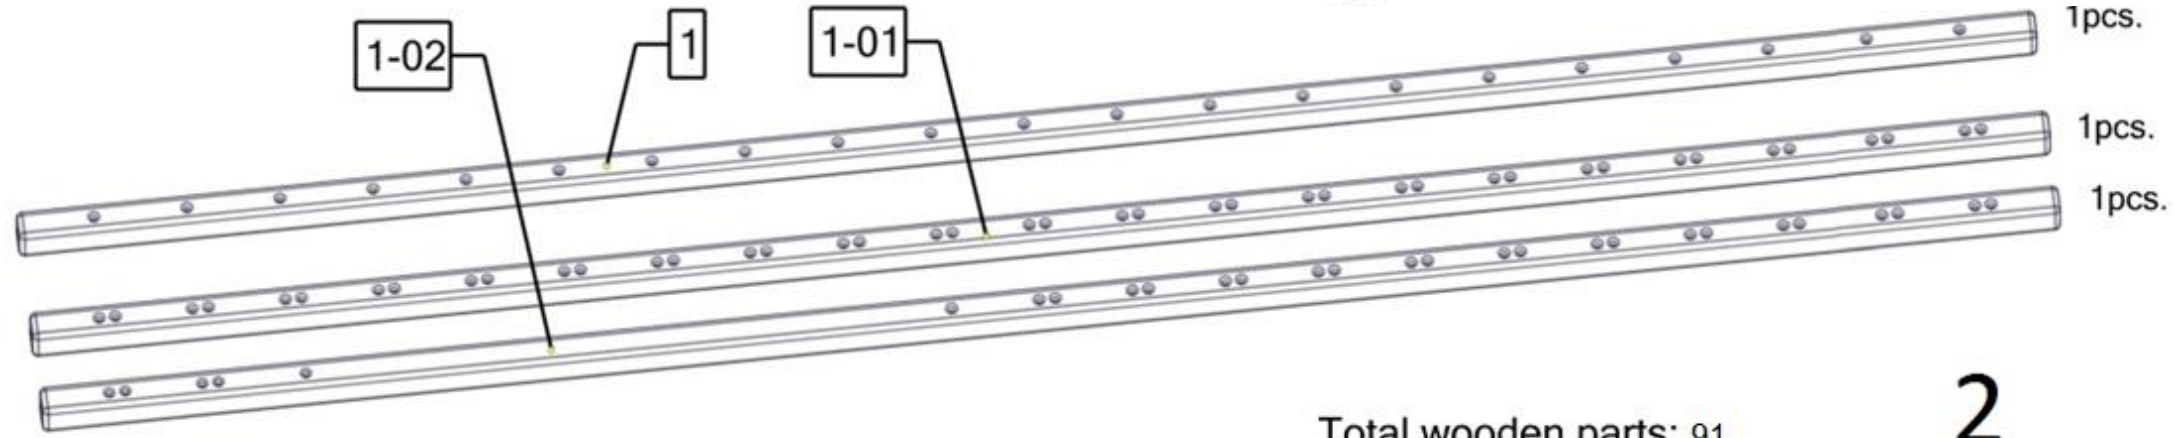

Join the video tutorial
Watch and Build

BusyWood Model 6.2/19 80x60

Customer Service E-mail:
support@busywood.com

Safety and Usage Information

- Watch Your Children during active play on the bed frame!
 - Meets The Safety Standards For Kids Furniture.
 - This Item Does Not Contain Any Dangerous Chemical Elements
 - Store in a dry place. Do not drop. Indoor use only.
- Our warranty does not cover replacement in the event of improper storage or use.
- Sold disassembled, assembly required. Tools included.
 - 2 years warranty.

Total wooden parts: 91

Assembling the base

Assembling the door

20 pcs. for door 16mm

21 pcs.

80mm

4