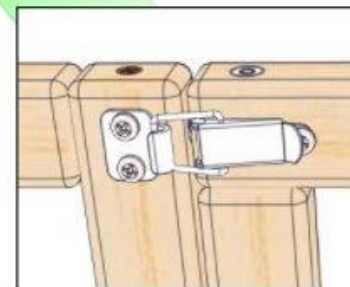

Total wooden parts: 91

Assembling the base

Assembling the door

20 pcs. for door 16mm

21 pcs.

80mm

4