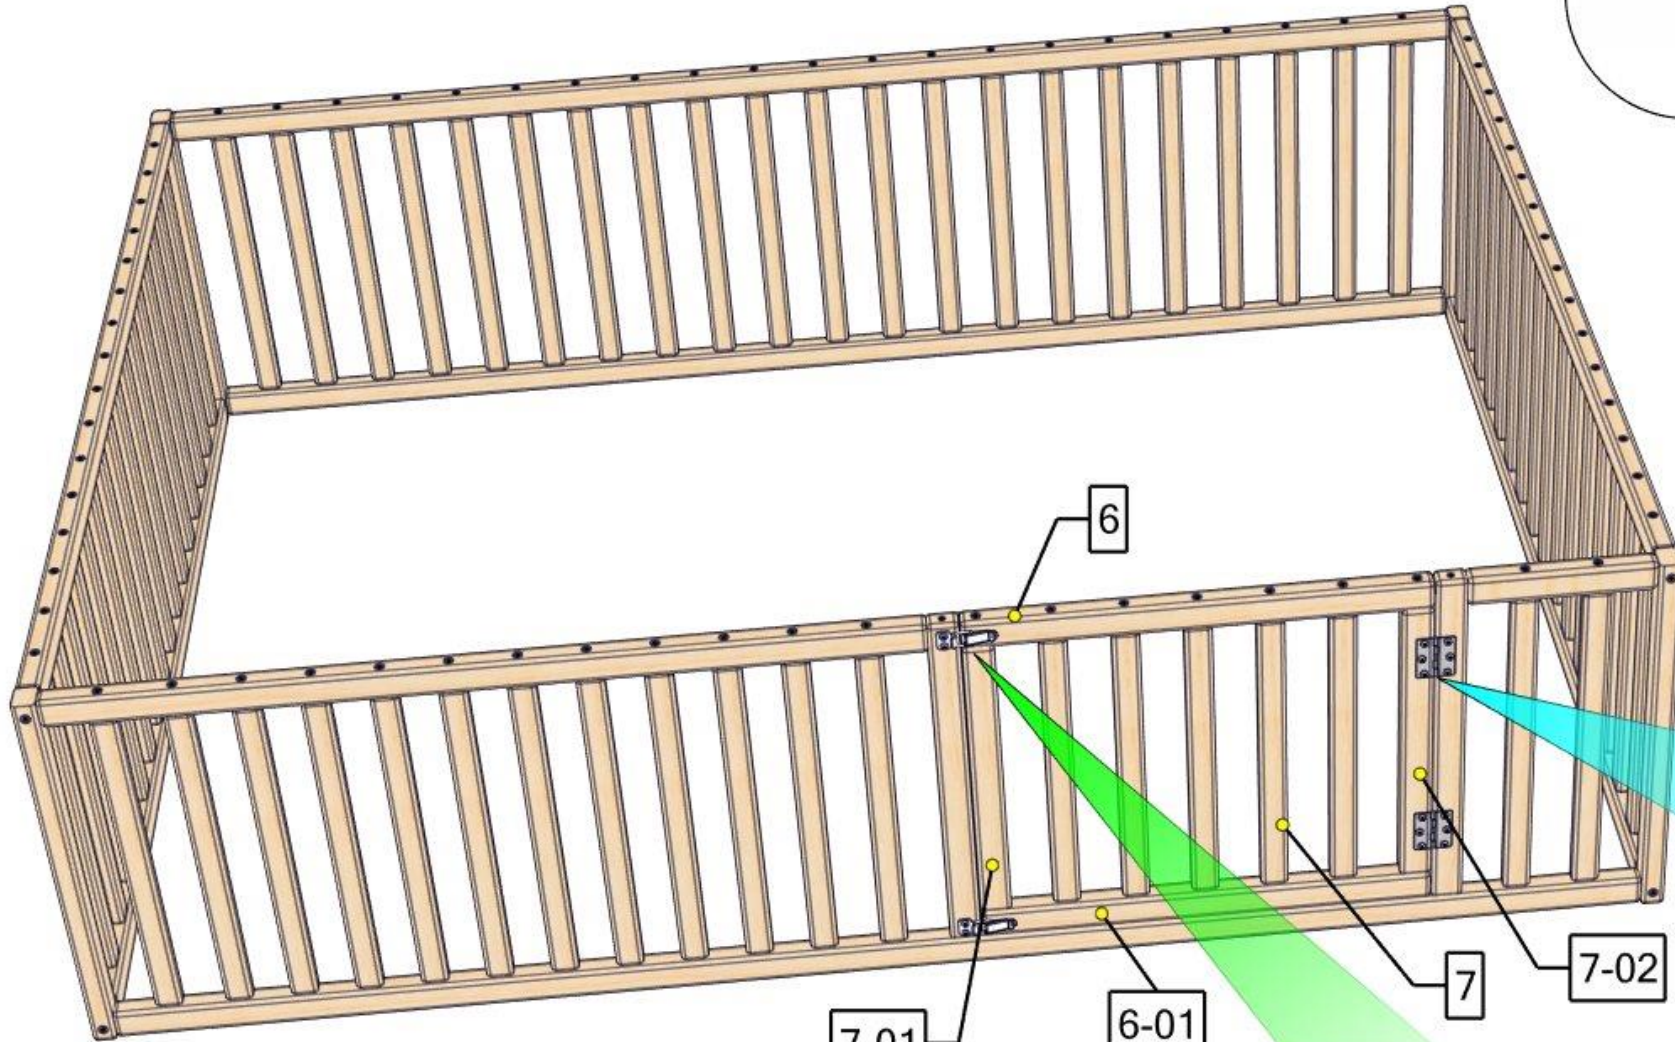

Join the video tutorial
Watch and Build

BusyWood Model 6.2/19 80x60

Customer Service E-mail:
support@busywood.com

Safety and Usage Information

- Watch Your Children during active play on the bed frame!
 - Meets The Safety Standards For Kids Furniture.
 - This Item Does Not Contain Any Dangerous Chemical Elements
 - Store in a dry place. Do not drop. Indoor use only.
- Our warranty does not cover replacement in the event of improper storage or use.
- Sold disassembled, assembly required. Tools included.
 - 2 years warranty.

Total wooden parts: 91

Assembling the base

Assembling the door

20 pcs. for door 16mm

21 pcs.

80mm

4