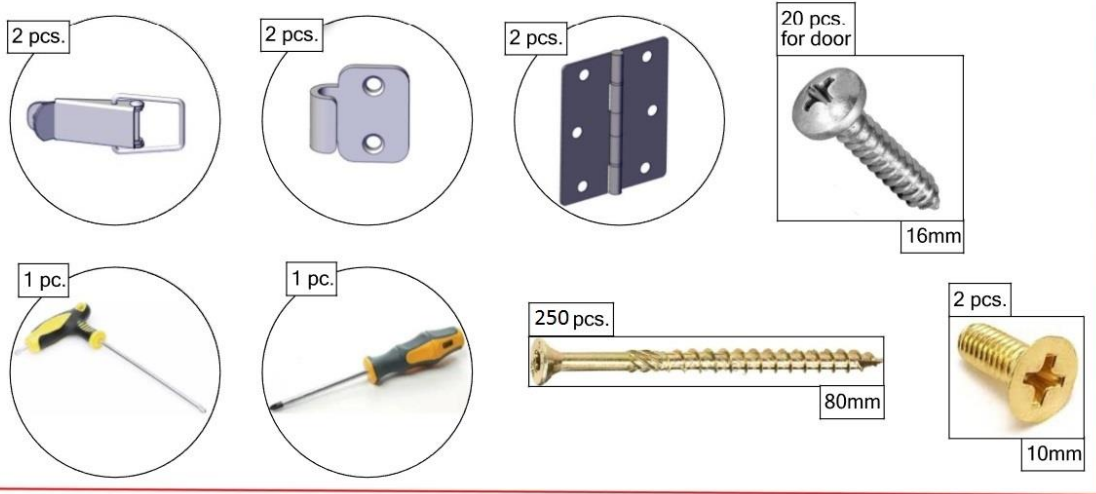

Join the video tutorial
Watch and Build

BusyWood Model 6.2/19 80x60

Customer Service E-mail:
support@busywood.com

Safety and Usage Information

- Watch Your Children during active play on the bed frame!
 - Meets The Safety Standards For Kids Furniture.
 - This Item Does Not Contain Any Dangerous Chemical Elements
 - Store in a dry place. Do not drop. Indoor use only.
- Our warranty does not cover replacement in the event of improper storage or use.
- Sold disassembled, assembly required. Tools included.
 - 2 years warranty.

Total wooden parts: 91

Assembling the base

Assembling the door

20 pcs. for door 16mm

21 pcs.

80mm

4