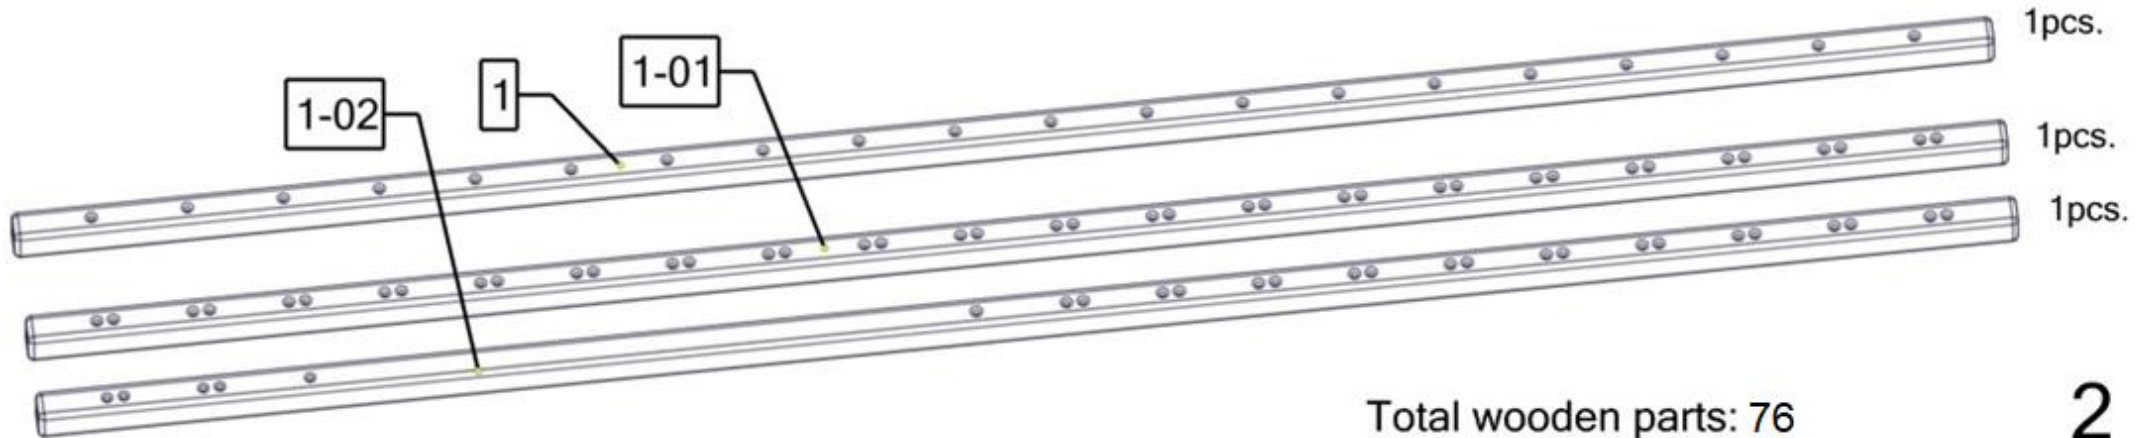

BusyWood Model 6.2/19 75x38

Join the video tutorial
Watch and Build

Customer Service E-mail:
support@busywood.com

Safety and Usage Information

- Watch Your Children during active play on the bed frame!
 - Meets The Safety Standards For Kids Furniture.
 - This Item Does Not Contain Any Dangerous Chemical Elements
 - Store in a dry place. Do not drop. Indoor use only.
- Our warranty does not cover replacement in the event of improper storage or use.
- Sold disassembled, assembly required. Tools included.
 - 2 years warranty.

Total wooden parts: 76

Assembling the door

3