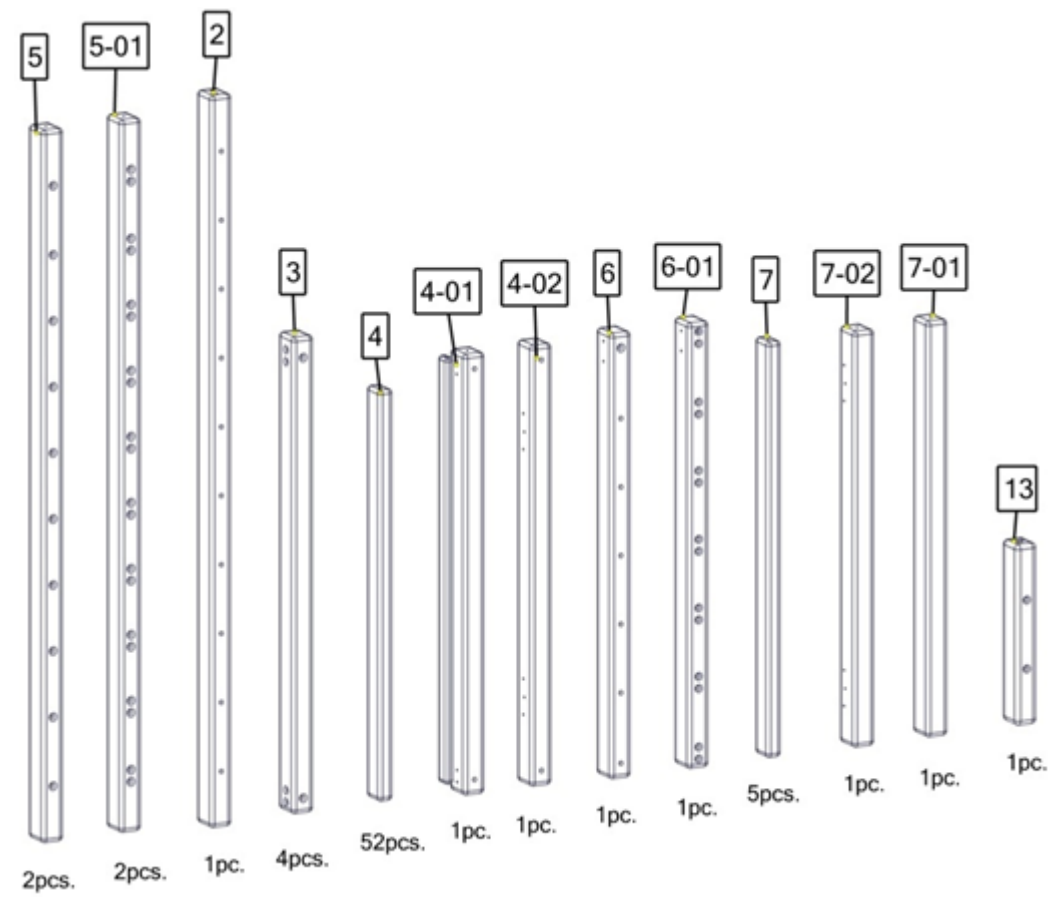

BusyWood Model 6.2/19 75x38

Join the video tutorial
Watch and Build

Customer Service E-mail:
support@busywood.com

Safety and Usage Information

- Watch Your Children during active play on the bed frame!
 - Meets The Safety Standards For Kids Furniture.
 - This Item Does Not Contain Any Dangerous Chemical Elements
 - Store in a dry place. Do not drop. Indoor use only.
- Our warranty does not cover replacement in the event of improper storage or use.
- Sold disassembled, assembly required. Tools included.
 - 2 years warranty.

Total wooden parts: 76

Assembling the door

3