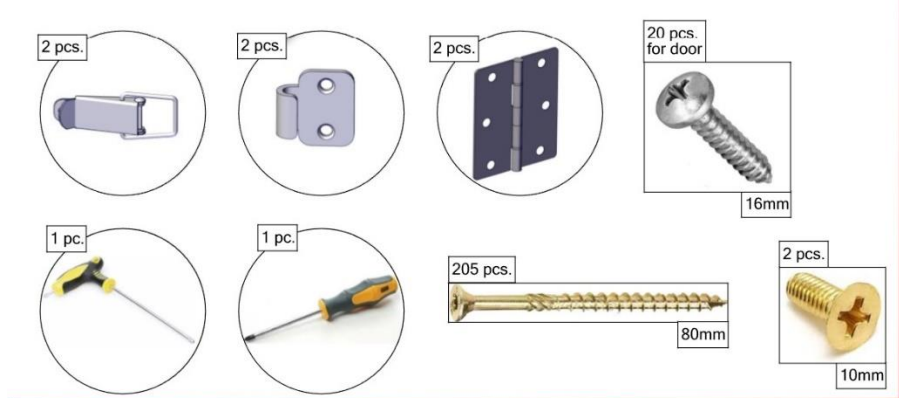

BusyWood Model 6.2/19 75x38

Join the video tutorial
Watch and Build

Customer Service E-mail:
support@busywood.com

Safety and Usage Information

- Watch Your Children during active play on the bed frame!
 - Meets The Safety Standards For Kids Furniture.
 - This Item Does Not Contain Any Dangerous Chemical Elements
 - Store in a dry place. Do not drop. Indoor use only.
- Our warranty does not cover replacement in the event of improper storage or use.
- Sold disassembled, assembly required. Tools included.
 - 2 years warranty.

Total wooden parts: 76

Assembling the door

3