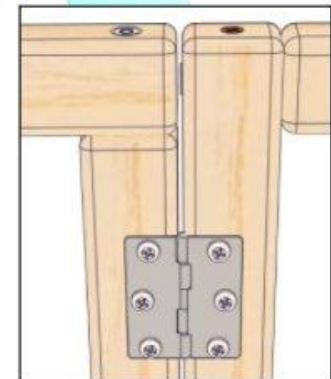

BusyWood Model 6.2/19 75x38

Join the video tutorial
Watch and Build

Customer Service E-mail:
support@busywood.com

Safety and Usage Information

- Watch Your Children during active play on the bed frame!
 - Meets The Safety Standards For Kids Furniture.
 - This Item Does Not Contain Any Dangerous Chemical Elements
 - Store in a dry place. Do not drop. Indoor use only.
- Our warranty does not cover replacement in the event of improper storage or use.
- Sold disassembled, assembly required. Tools included.
 - 2 years warranty.

Total wooden parts: 76

Assembling the door

3