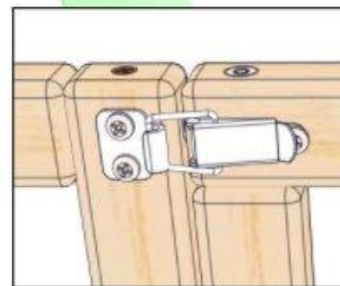

BusyWood Model 6.2/19 75x38

Join the video tutorial
Watch and Build

Customer Service E-mail:
support@busywood.com

Safety and Usage Information

- Watch Your Children during active play on the bed frame!
 - Meets The Safety Standards For Kids Furniture.
 - This Item Does Not Contain Any Dangerous Chemical Elements
 - Store in a dry place. Do not drop. Indoor use only.
- Our warranty does not cover replacement in the event of improper storage or use.
- Sold disassembled, assembly required. Tools included.
 - 2 years warranty.

Total wooden parts: 76

Assembling the door

3