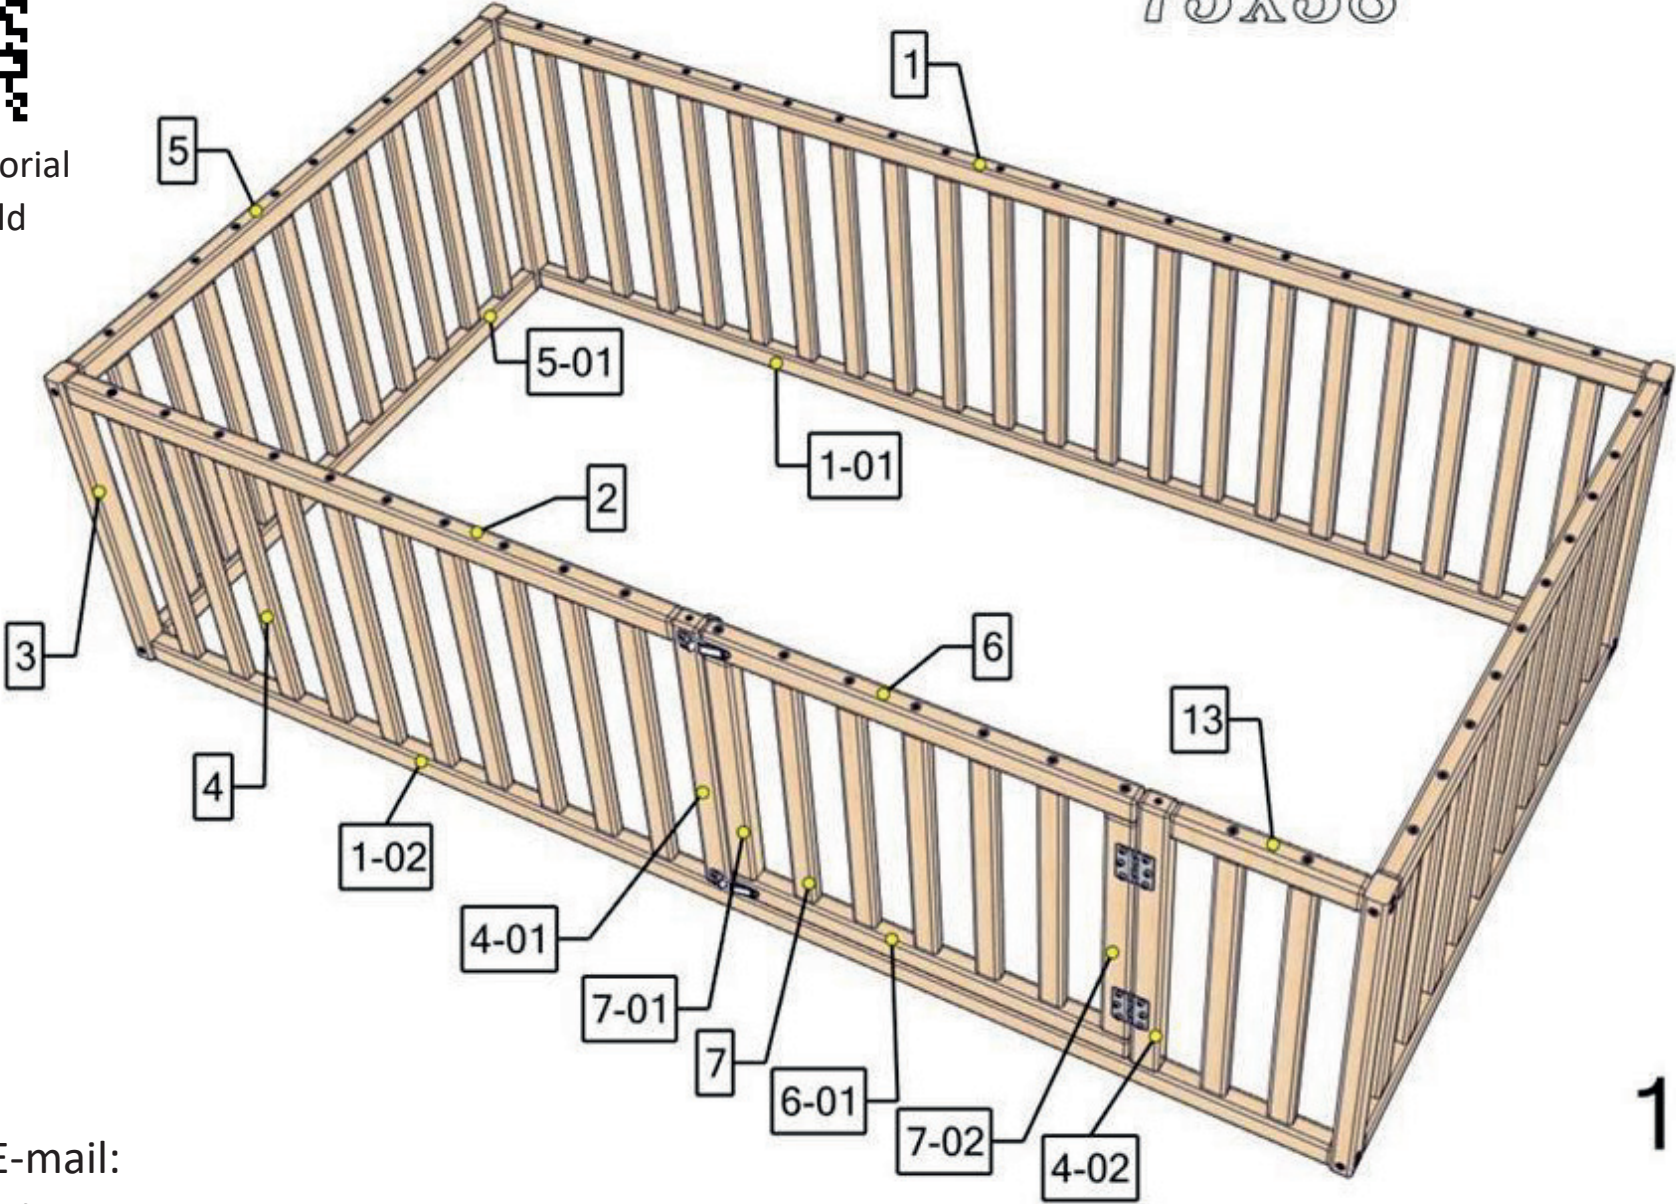

BusyWood Model 6.2/19 75x38

Join the video tutorial
Watch and Build

Customer Service E-mail:
support@busywood.com

Safety and Usage Information

- Watch Your Children during active play on the bed frame!
 - Meets The Safety Standards For Kids Furniture.
 - This Item Does Not Contain Any Dangerous Chemical Elements
 - Store in a dry place. Do not drop. Indoor use only.
- Our warranty does not cover replacement in the event of improper storage or use.
- Sold disassembled, assembly required. Tools included.
 - 2 years warranty.

Total wooden parts: 76

Assembling the door

3