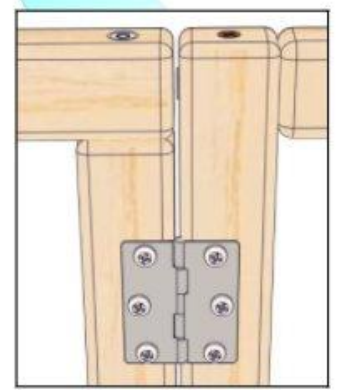

Join the video tutorial
Watch and Build

BusyWood Model 6.2/19 52x27.5

Safety and Usage Information

- Watch Your Children during active play on the bed frame!
- Meets The Safety Standards For Kids Furniture.
- This Item Does Not Contain Any Dangerous Chemical Elements
- Store in a dry place. Do not drop. Indoor use only.
- Our warranty does not cover replacement in the event of improper storage or use.
- Sold disassembled, assembly required. Tools included.
- 2 years warranty.

Total wooden parts: 58 **2**

Assembling the base

Assembling the door

20 pcs. for door 16mm

21 pcs. 80mm

4