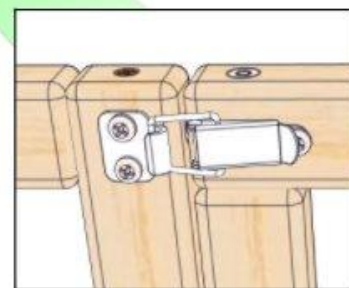

Join the video tutorial
Watch and Build

BusyWood Model 6.2/19 52x27.5

Safety and Usage Information

- Watch Your Children during active play on the bed frame!
- Meets The Safety Standards For Kids Furniture.
- This Item Does Not Contain Any Dangerous Chemical Elements
- Store in a dry place. Do not drop. Indoor use only.
- Our warranty does not cover replacement in the event of improper storage or use.
- Sold disassembled, assembly required. Tools included.
- 2 years warranty.

Total wooden parts: 58 **2**

Assembling the base

Assembling the door

20 pcs. for door 16mm

21 pcs. 80mm

4