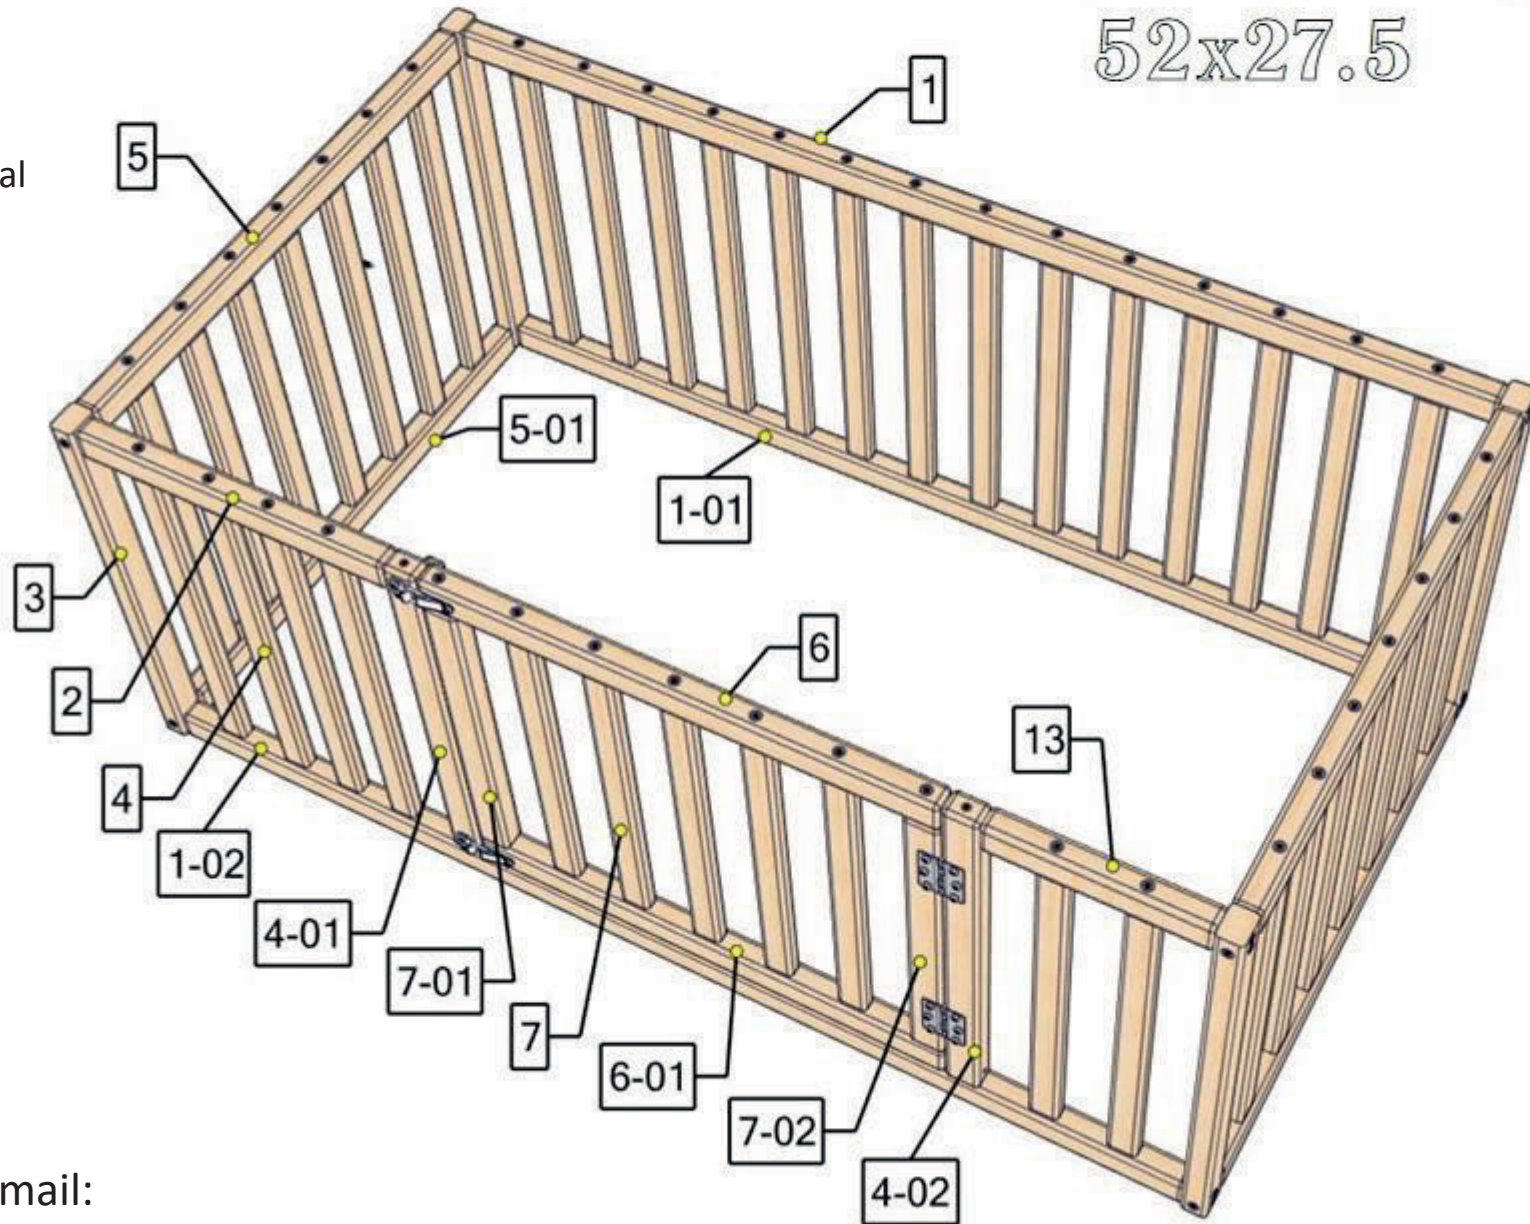

Join the video tutorial
Watch and Build

BusyWood Model 6.2/19 52x27.5

Safety and Usage Information

- Watch Your Children during active play on the bed frame!
- Meets The Safety Standards For Kids Furniture.
- This Item Does Not Contain Any Dangerous Chemical Elements
- Store in a dry place. Do not drop. Indoor use only.
- Our warranty does not cover replacement in the event of improper storage or use.
- Sold disassembled, assembly required. Tools included.
- 2 years warranty.

Total wooden parts: 58 **2**

Assembling the base

Assembling the door

20 pcs. for door 16mm

21 pcs. 80mm

4