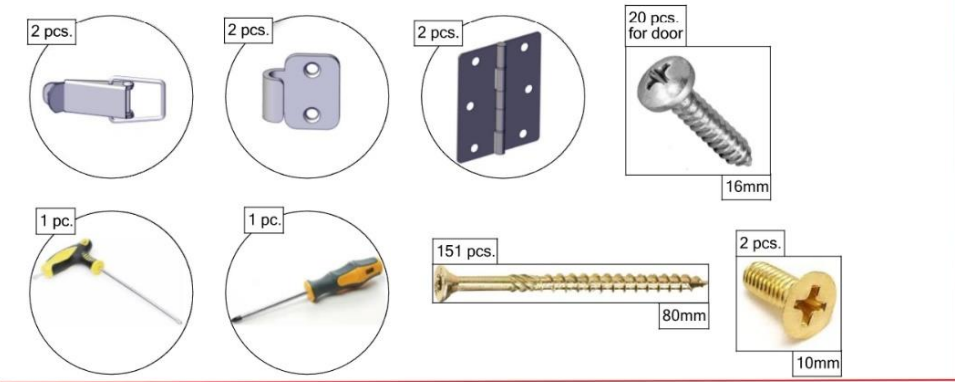

Join the video tutorial
Watch and Build

BusyWood Model 6.2/19 52x27.5

Safety and Usage Information

- Watch Your Children during active play on the bed frame!
- Meets The Safety Standards For Kids Furniture.
- This Item Does Not Contain Any Dangerous Chemical Elements
- Store in a dry place. Do not drop. Indoor use only.
- Our warranty does not cover replacement in the event of improper storage or use.
- Sold disassembled, assembly required. Tools included.
- 2 years warranty.

Total wooden parts: 58 **2**

Assembling the base

Assembling the door

20 pcs. for door 16mm

21 pcs. 80mm

4