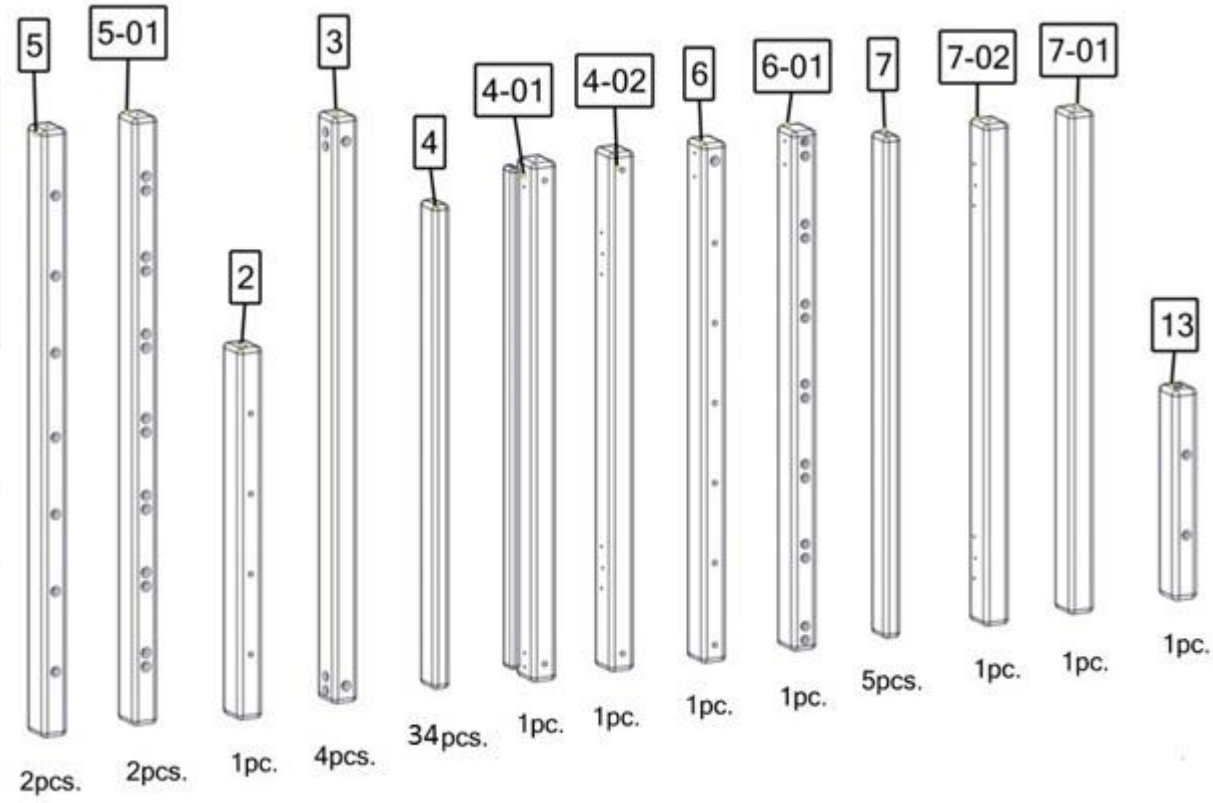

Join the video tutorial
Watch and Build

BusyWood Model 6.2/19 52x27.5

Safety and Usage Information

- Watch Your Children during active play on the bed frame!
- Meets The Safety Standards For Kids Furniture.
- This Item Does Not Contain Any Dangerous Chemical Elements
- Store in a dry place. Do not drop. Indoor use only.
- Our warranty does not cover replacement in the event of improper storage or use.
- Sold disassembled, assembly required. Tools included.
- 2 years warranty.

Total wooden parts: 58 **2**

Assembling the base

Assembling the door

20 pcs. for door 16mm

21 pcs. 80mm

4