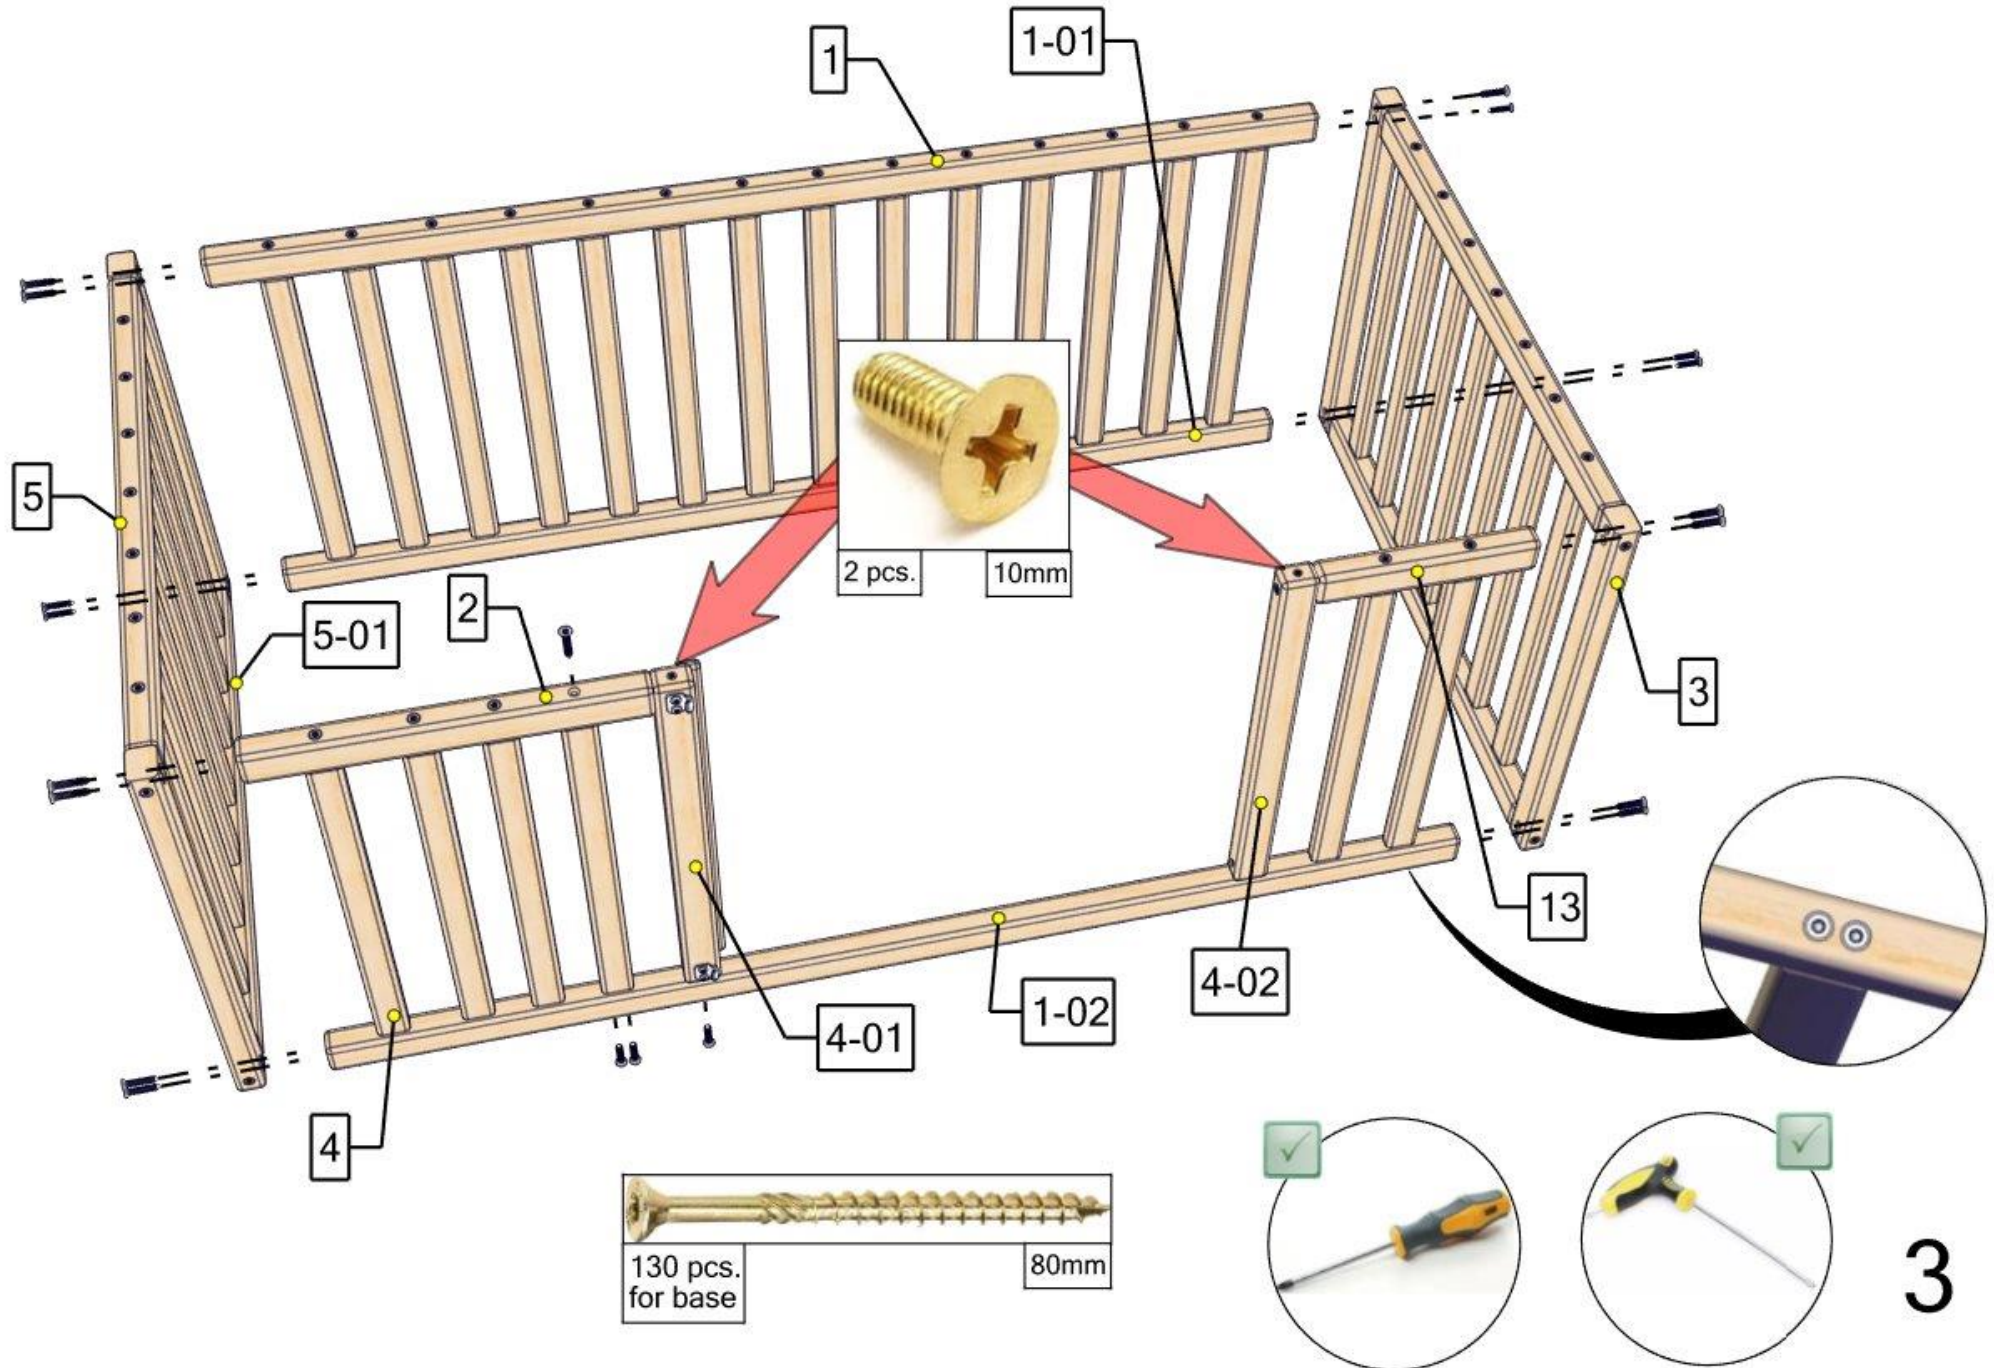

Join the video tutorial
Watch and Build

BusyWood Model 6.2/19 52x27.5

Safety and Usage Information

- Watch Your Children during active play on the bed frame!
- Meets The Safety Standards For Kids Furniture.
- This Item Does Not Contain Any Dangerous Chemical Elements
- Store in a dry place. Do not drop. Indoor use only.
- Our warranty does not cover replacement in the event of improper storage or use.
- Sold disassembled, assembly required. Tools included.
- 2 years warranty.

Total wooden parts: 58 **2**

Assembling the base

Assembling the door

20 pcs. for door 16mm

21 pcs. 80mm

4