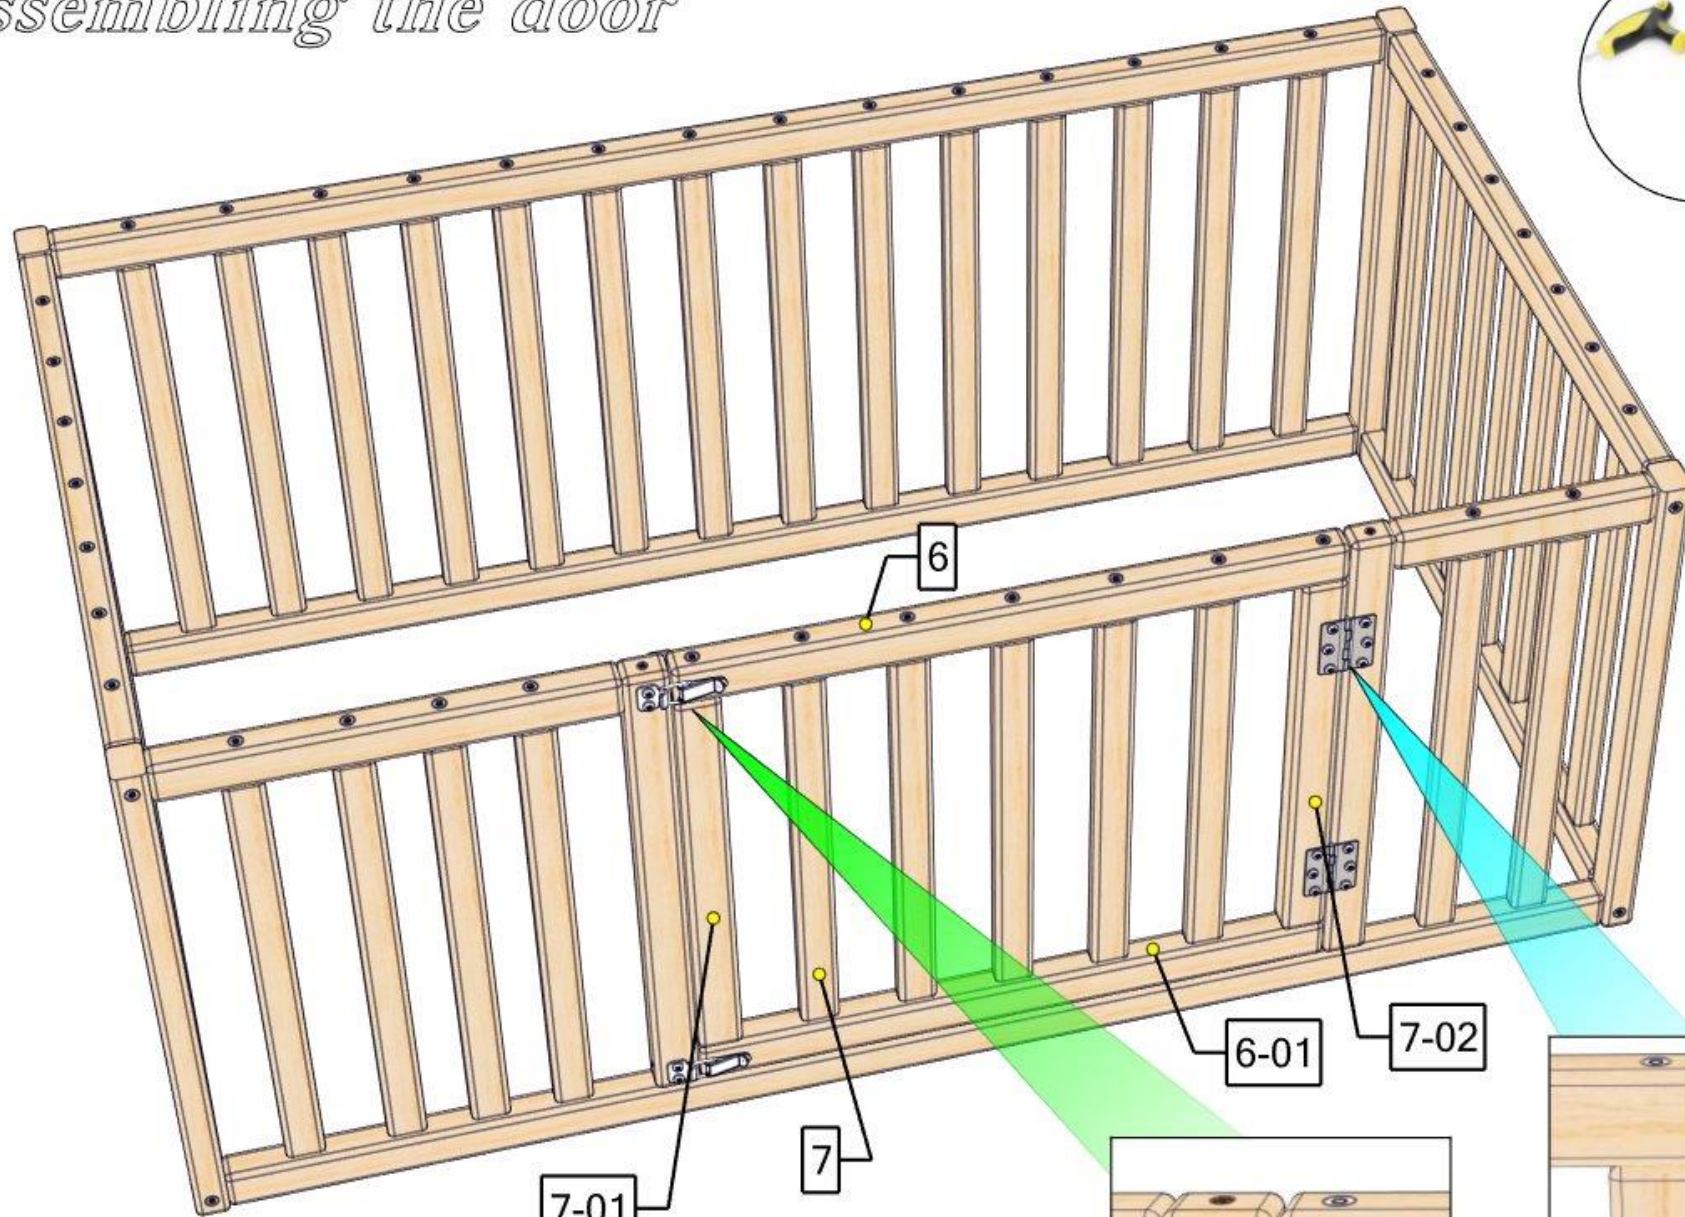

Join the video tutorial
Watch and Build

BusyWood Model 6.2/19 52x27.5

Safety and Usage Information

- Watch Your Children during active play on the bed frame!
- Meets The Safety Standards For Kids Furniture.
- This Item Does Not Contain Any Dangerous Chemical Elements
- Store in a dry place. Do not drop. Indoor use only.
- Our warranty does not cover replacement in the event of improper storage or use.
- Sold disassembled, assembly required. Tools included.
- 2 years warranty.

Total wooden parts: 58 **2**

Assembling the base

Assembling the door

20 pcs. for door 16mm

21 pcs. 80mm

4