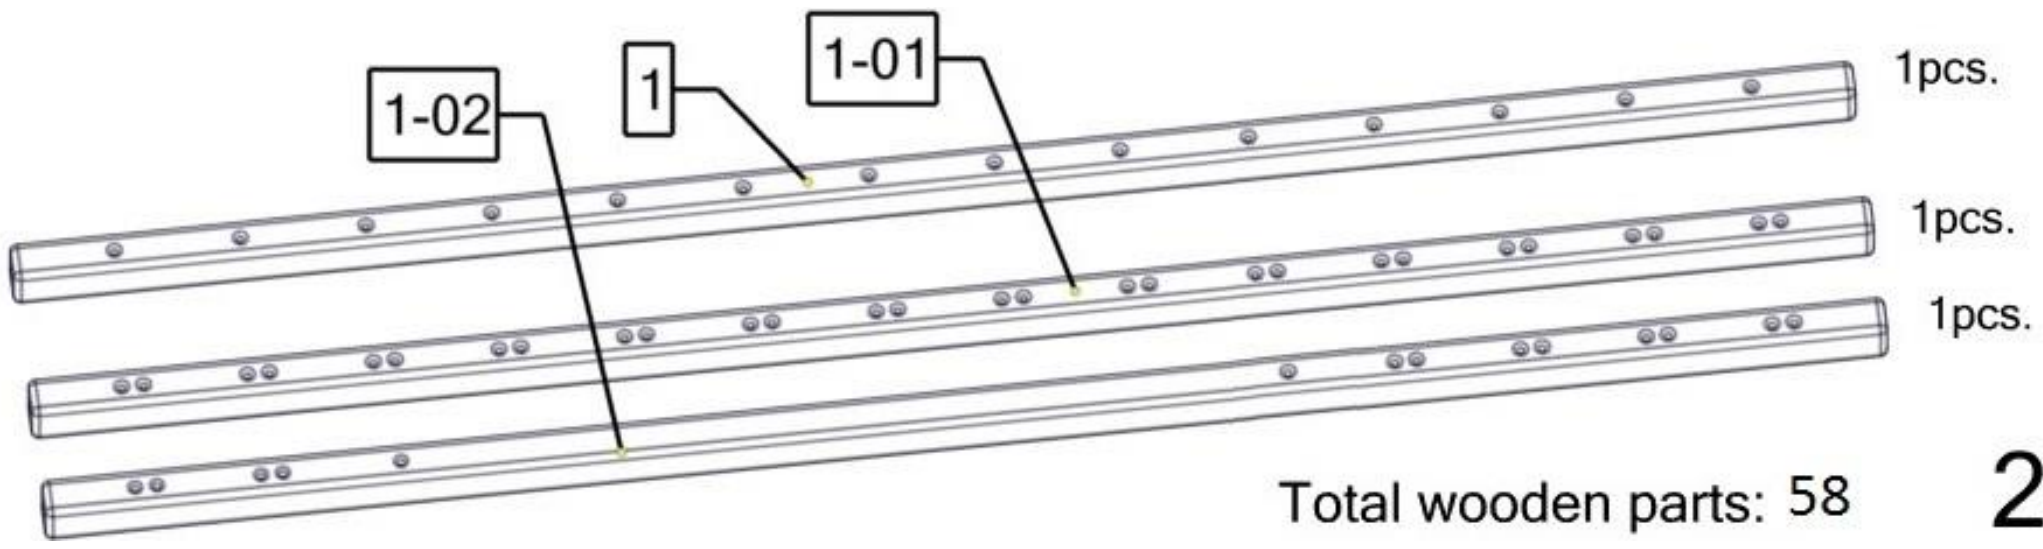

Join the video tutorial
Watch and Build

BusyWood Model 6.2/19 52x27.5

Safety and Usage Information

- Watch Your Children during active play on the bed frame!
- Meets The Safety Standards For Kids Furniture.
- This Item Does Not Contain Any Dangerous Chemical Elements
- Store in a dry place. Do not drop. Indoor use only.
- Our warranty does not cover replacement in the event of improper storage or use.
- Sold disassembled, assembly required. Tools included.
- 2 years warranty.

Total wooden parts: 58 **2**

Assembling the base

Assembling the door

20 pcs. for door 16mm

21 pcs. 80mm

4