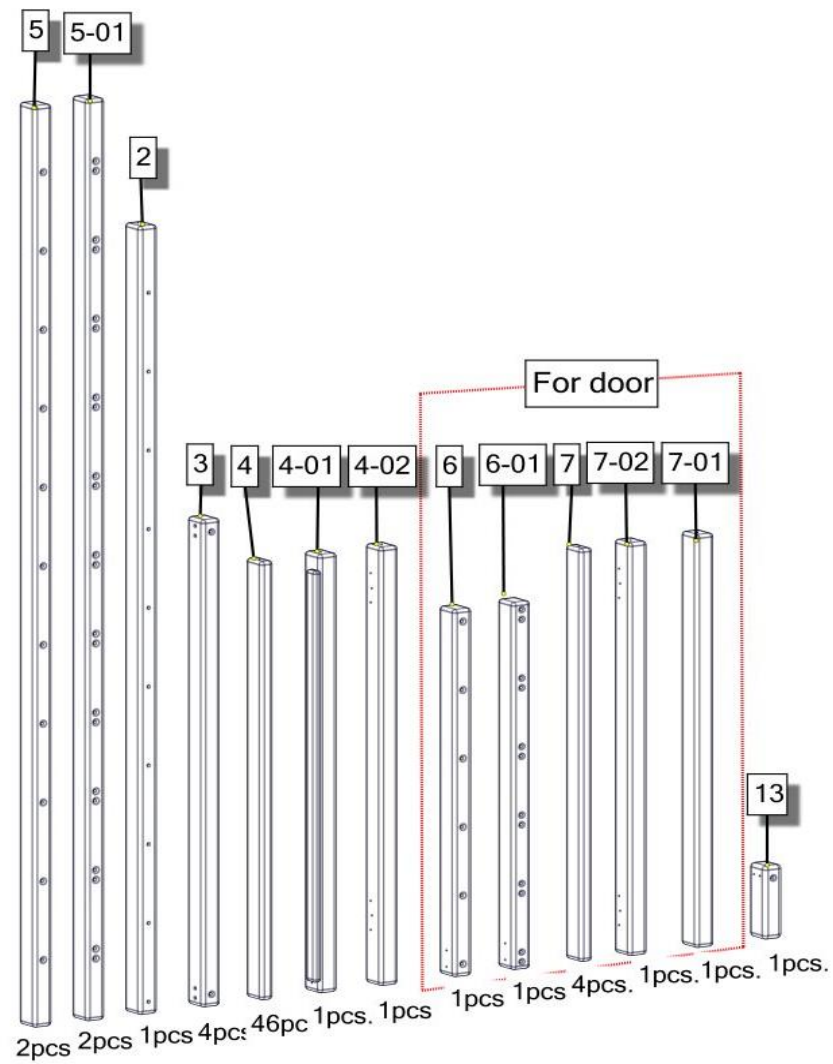

BusyWood Model 6-03 80x60

Customer Service E-mail:
support@busywood.com

You need:

Total wooden parts: 69

Assembling the base

Assembling the door and the slats.

7-02

7

6-01

7-01