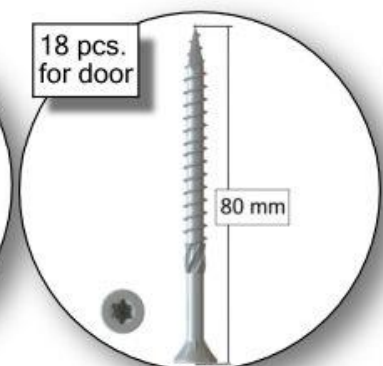

BusyWood Model 6-03 80x60

Customer Service E-mail:
support@busywood.com

You need:

Total wooden parts: 69

Assembling the base

Assembling the door and the slats.

7-02

7