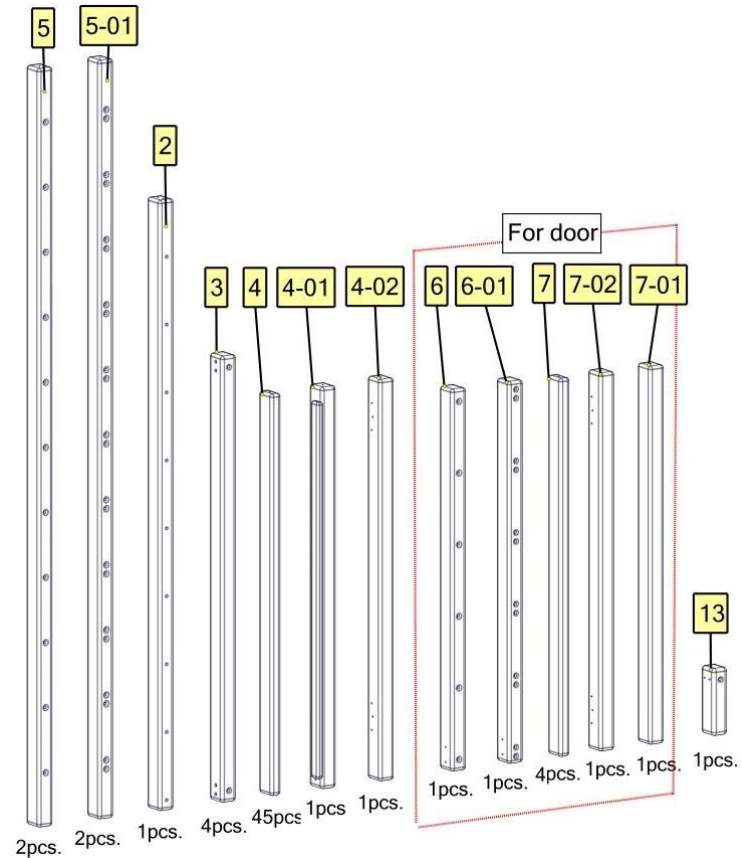

BusyWood Model 6-03 75x54

You need:

Total wooden parts: 68.

2

Assembling the base

Assembling the door.