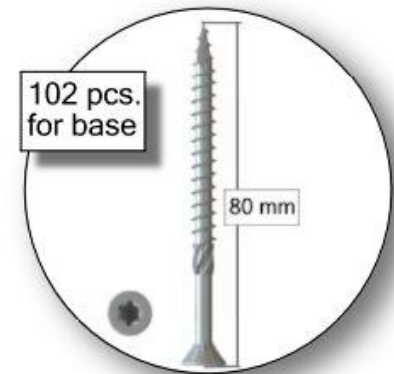

BusyWood Model 6-03 52x27,5

Customer Service E-mail:
support@busywood.com

You need:

Total wooden parts: 47. 2

Assembling the base

Assembling the door

20 pcs.
for door

18 pcs.
for door