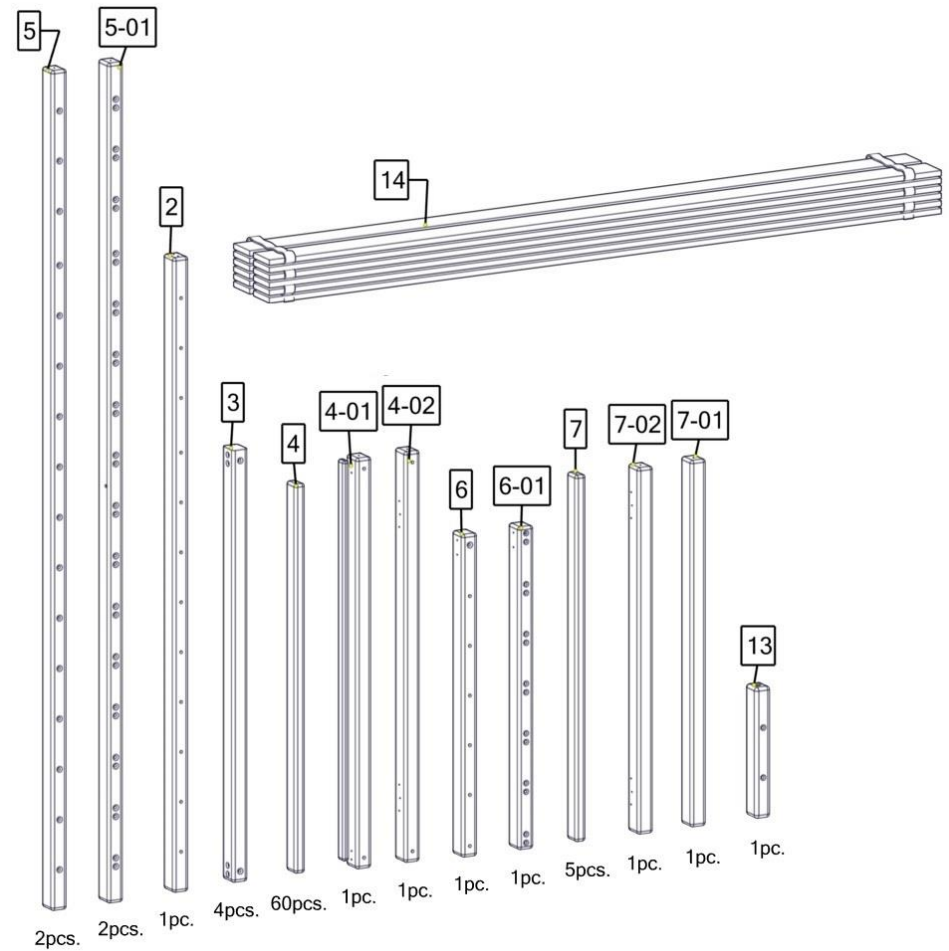

BusyWood Model 6-02 80x60 Slats

Customer Service E-mail:
support@busywood.com

Safety and Usage Information

- Watch Your Children during active play on the bed frame!
 - Meets The Safety Standards For Kids Furniture.
 - This Item Does Not Contain Any Dangerous Chemical Elements
 - Store in a dry place. Do not drop. Indoor use only.
- Our warranty does not cover replacement in the event of improper storage or use.
- Sold disassembled, assembly required. Tools included.
 - 2 years warranty.

Assembling the base

Assembling the door