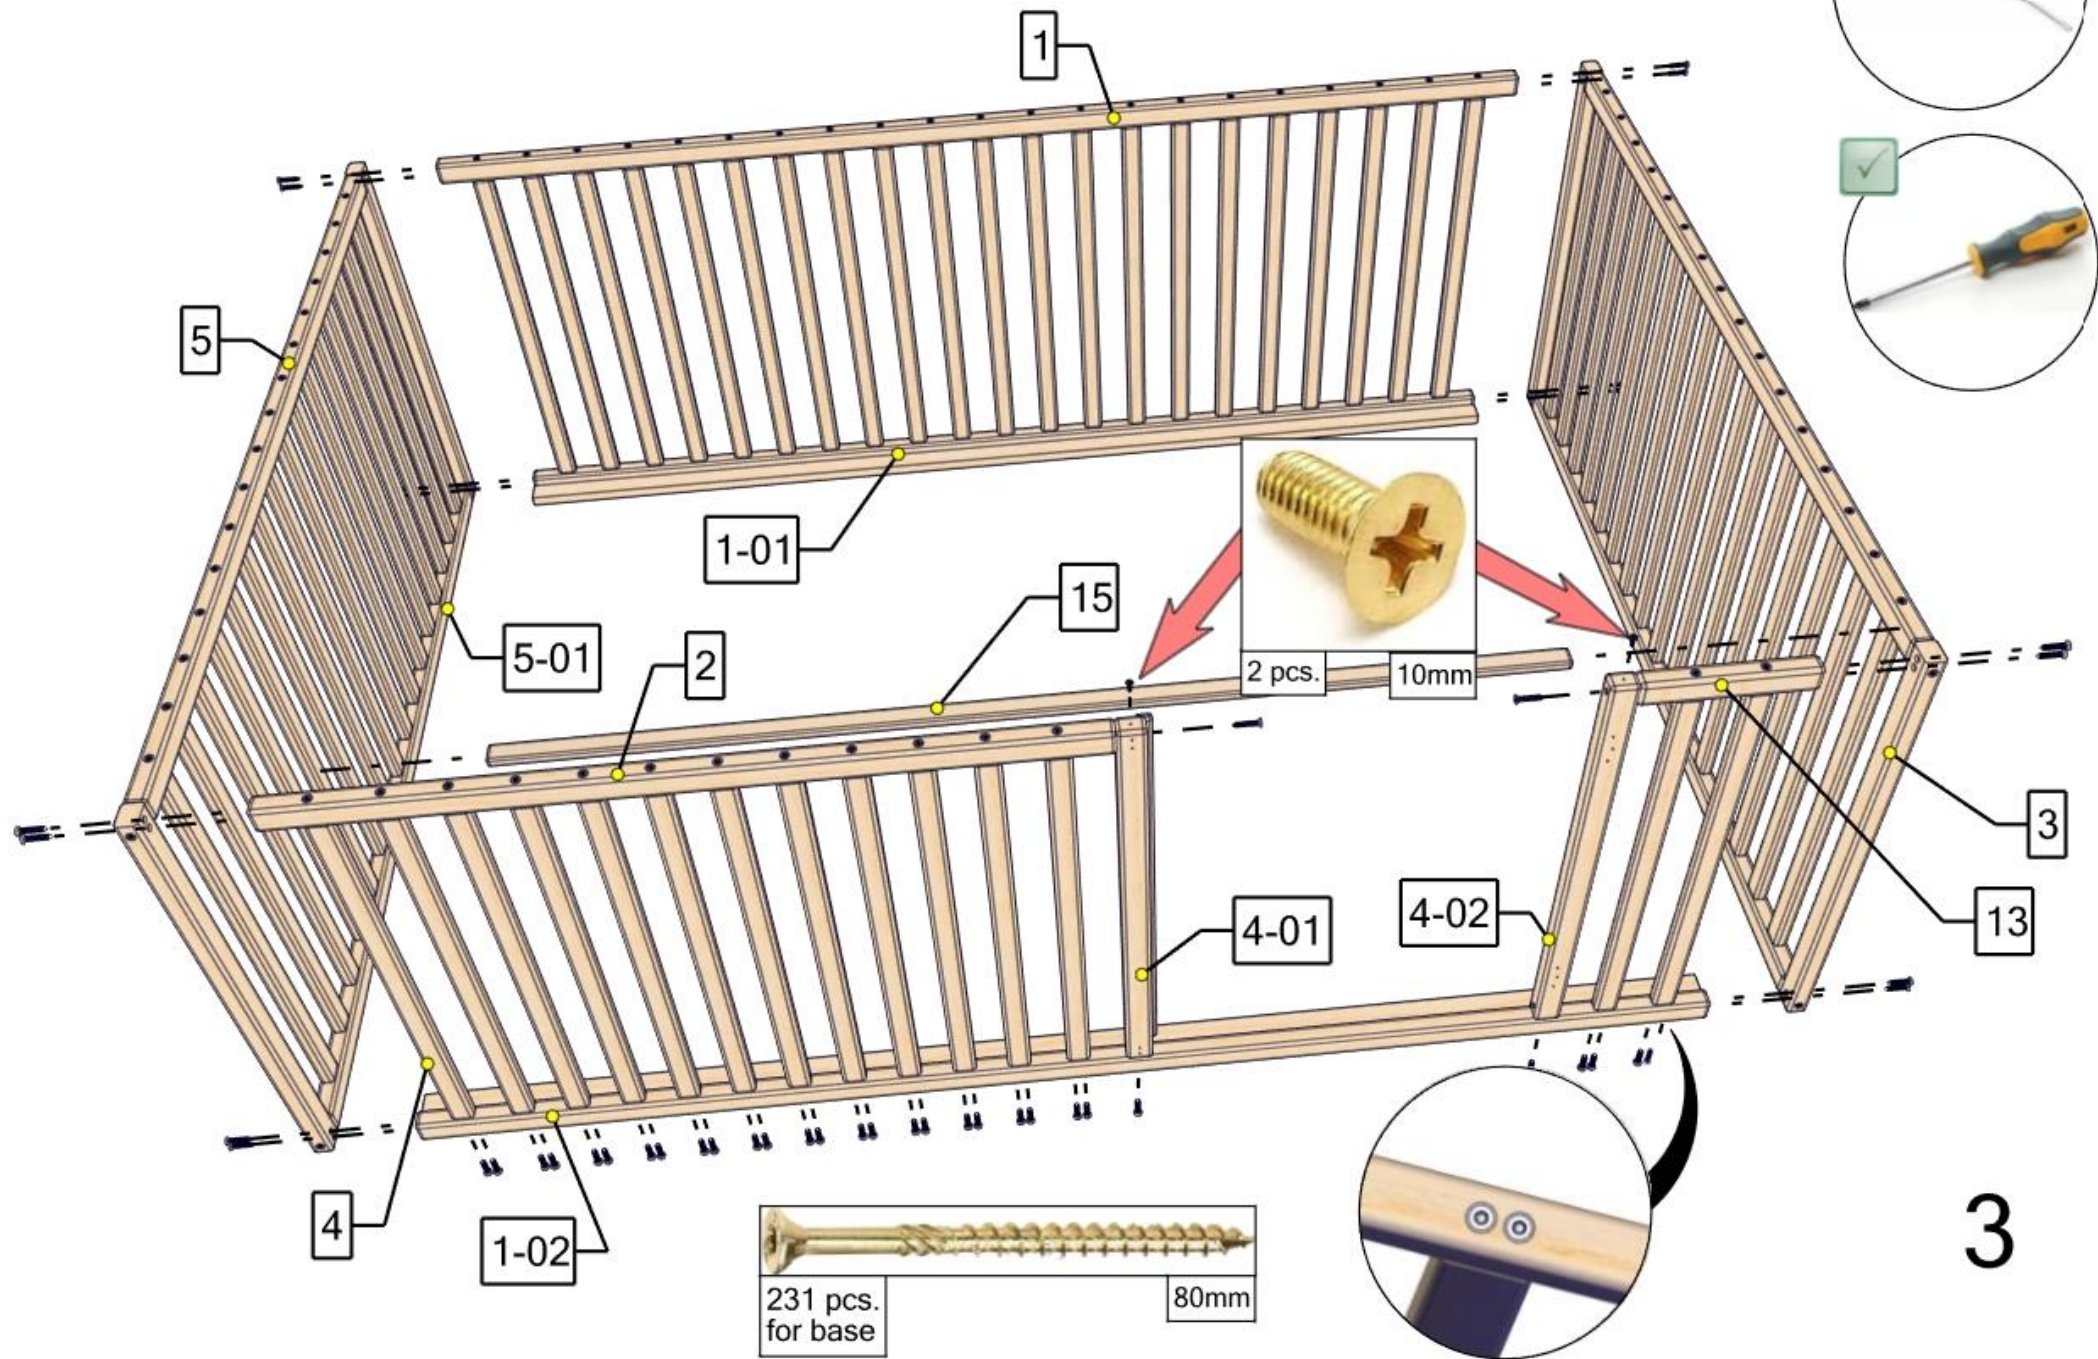

BusyWood Model 6-02 80x60 Slats

Customer Service E-mail:
support@busywood.com

Safety and Usage Information

- Watch Your Children during active play on the bed frame!
 - Meets The Safety Standards For Kids Furniture.
 - This Item Does Not Contain Any Dangerous Chemical Elements
 - Store in a dry place. Do not drop. Indoor use only.
- Our warranty does not cover replacement in the event of improper storage or use.
- Sold disassembled, assembly required. Tools included.
 - 2 years warranty.

Assembling the base

Assembling the door