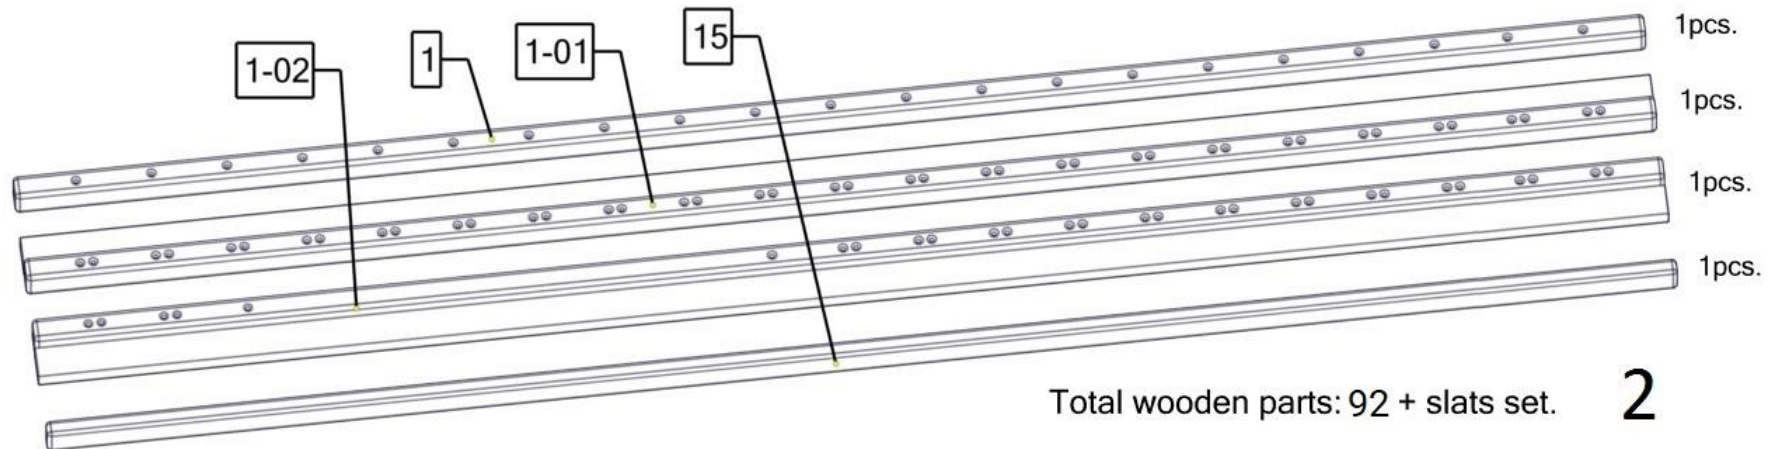

BusyWood Model 6-02 80x60 Slats

Customer Service E-mail:
support@busywood.com

Safety and Usage Information

- Watch Your Children during active play on the bed frame!
 - Meets The Safety Standards For Kids Furniture.
 - This Item Does Not Contain Any Dangerous Chemical Elements
 - Store in a dry place. Do not drop. Indoor use only.
- Our warranty does not cover replacement in the event of improper storage or use.
- Sold disassembled, assembly required. Tools included.
 - 2 years warranty.

Assembling the base

Assembling the door