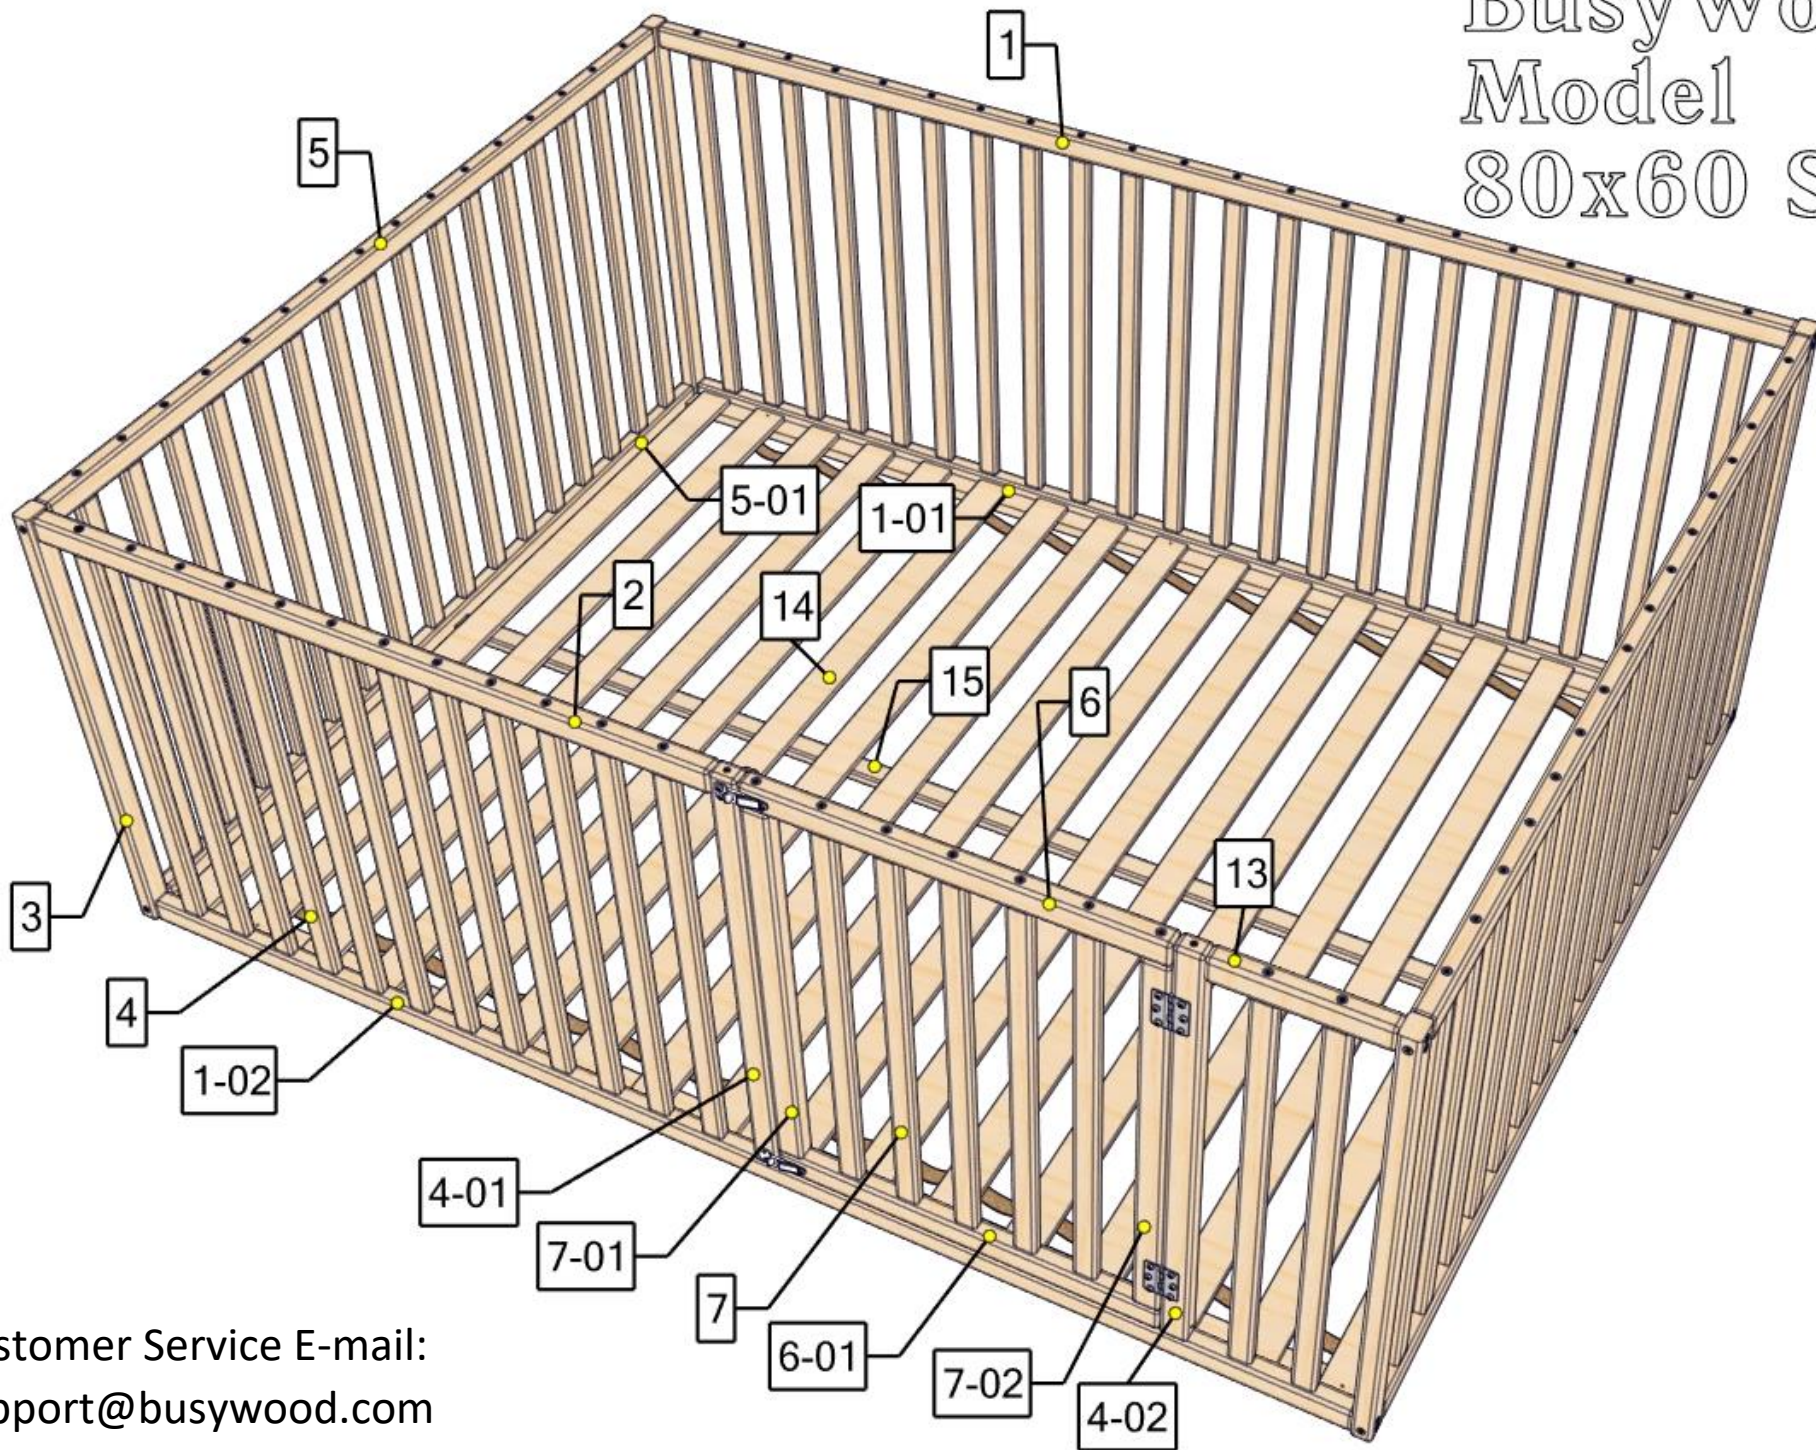

BusyWood Model 6-02 80x60 Slats

Customer Service E-mail:
support@busywood.com

Safety and Usage Information

- Watch Your Children during active play on the bed frame!
 - Meets The Safety Standards For Kids Furniture.
 - This Item Does Not Contain Any Dangerous Chemical Elements
 - Store in a dry place. Do not drop. Indoor use only.
- Our warranty does not cover replacement in the event of improper storage or use.
- Sold disassembled, assembly required. Tools included.
 - 2 years warranty.

Assembling the base

Assembling the door