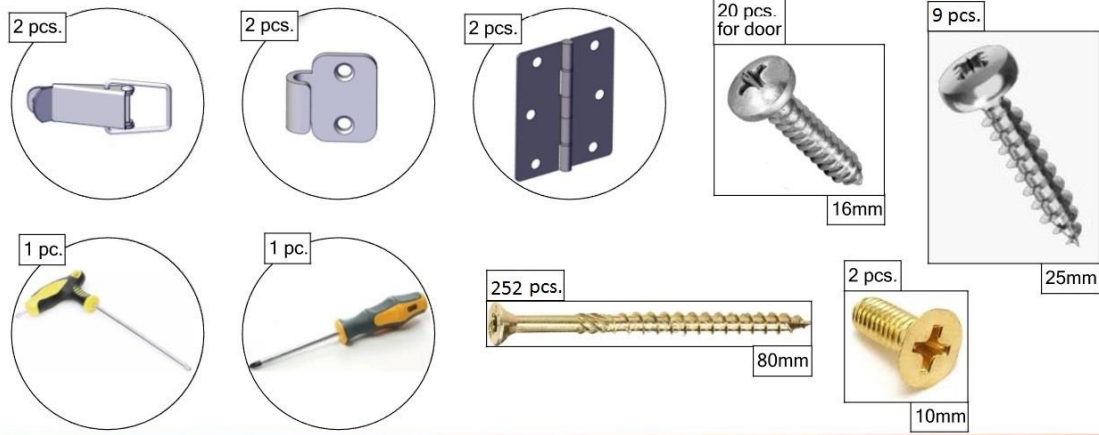

BusyWood Model 6-02 80x60 Slats

Customer Service E-mail:
support@busywood.com

Safety and Usage Information

- Watch Your Children during active play on the bed frame!
 - Meets The Safety Standards For Kids Furniture.
 - This Item Does Not Contain Any Dangerous Chemical Elements
 - Store in a dry place. Do not drop. Indoor use only.
- Our warranty does not cover replacement in the event of improper storage or use.
- Sold disassembled, assembly required. Tools included.
 - 2 years warranty.

Assembling the base

Assembling the door