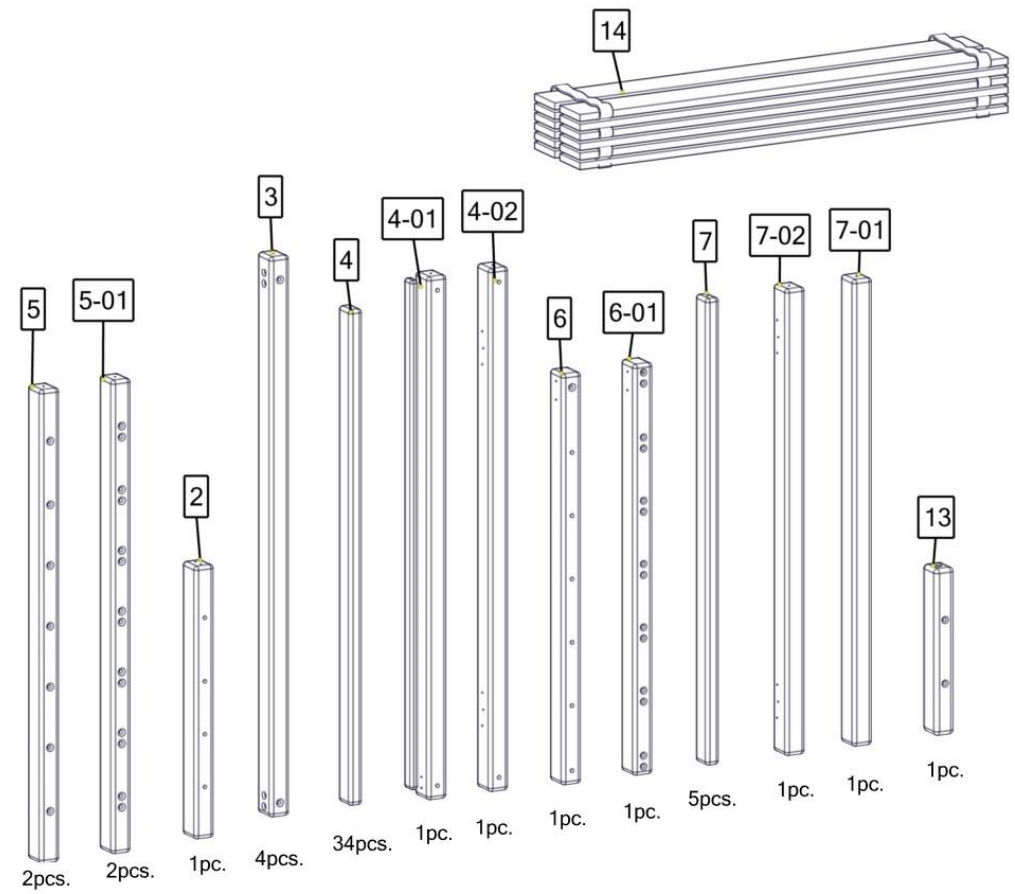

BusyWood Model 6-02 52x27,5 Slats

Customer Service E-mail:
support@busywood.com

Safety and Usage Information

- Watch Your Children during active play on the bed frame!
 - Meets The Safety Standards For Kids Furniture.
 - This Item Does Not Contain Any Dangerous Chemical Elements
 - Store in a dry place. Do not drop. Indoor use only.
- Our warranty does not cover replacement in the event of improper storage or use.
- Sold disassembled, assembly required. Tools included.
 - 2 years warranty.

Total wooden parts: 58 + slats set.

Assembling the base

Assembling the door