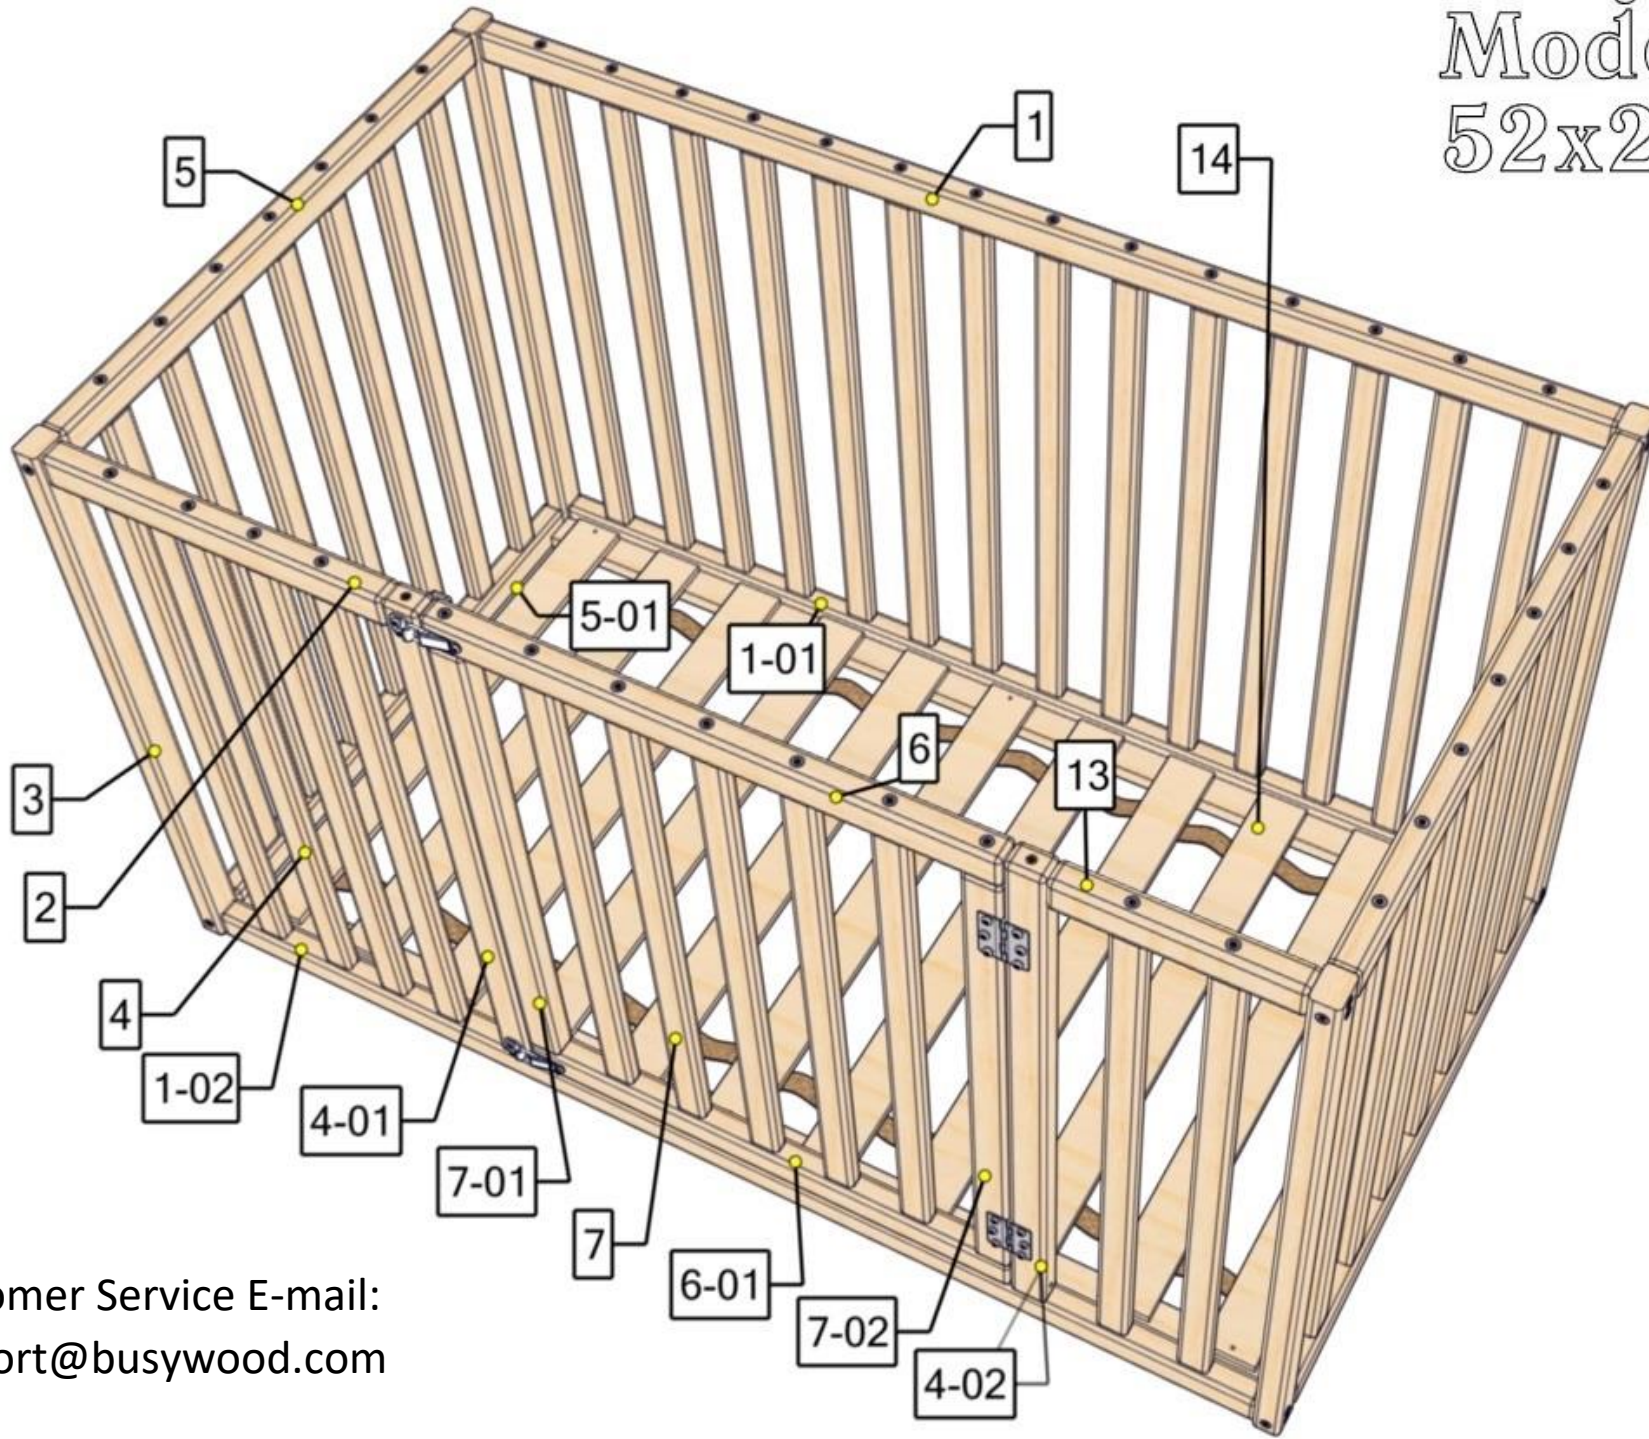

BusyWood Model 6-02 52x27,5 Slats

Customer Service E-mail:
support@busywood.com

Safety and Usage Information

- Watch Your Children during active play on the bed frame!
 - Meets The Safety Standards For Kids Furniture.
 - This Item Does Not Contain Any Dangerous Chemical Elements
 - Store in a dry place. Do not drop. Indoor use only.
- Our warranty does not cover replacement in the event of improper storage or use.
- Sold disassembled, assembly required. Tools included.
 - 2 years warranty.

Total wooden parts: 58 + slats set.

Assembling the base

Assembling the door