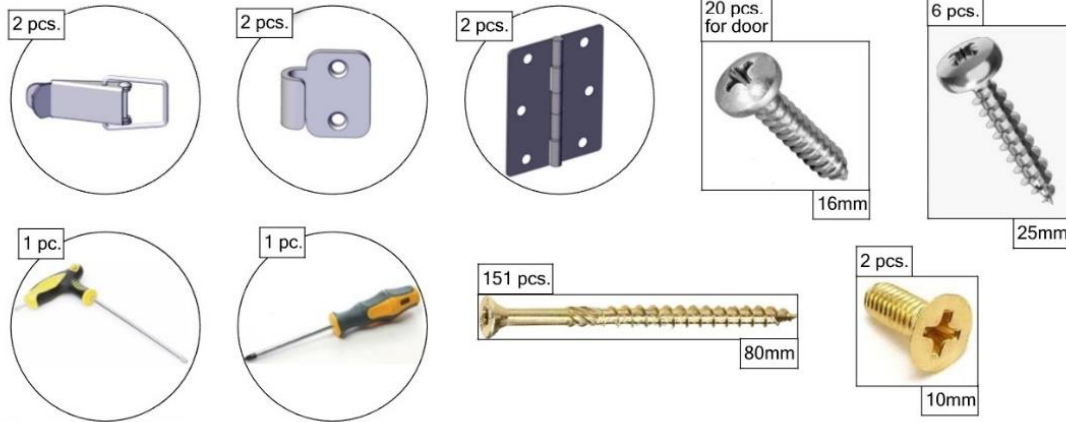

BusyWood Model 6-02 52x27,5 Slats

Customer Service E-mail:
support@busywood.com

Safety and Usage Information

- Watch Your Children during active play on the bed frame!
 - Meets The Safety Standards For Kids Furniture.
 - This Item Does Not Contain Any Dangerous Chemical Elements
 - Store in a dry place. Do not drop. Indoor use only.
- Our warranty does not cover replacement in the event of improper storage or use.
- Sold disassembled, assembly required. Tools included.
 - 2 years warranty.

Total wooden parts: 58 + slats set.

Assembling the base

Assembling the door