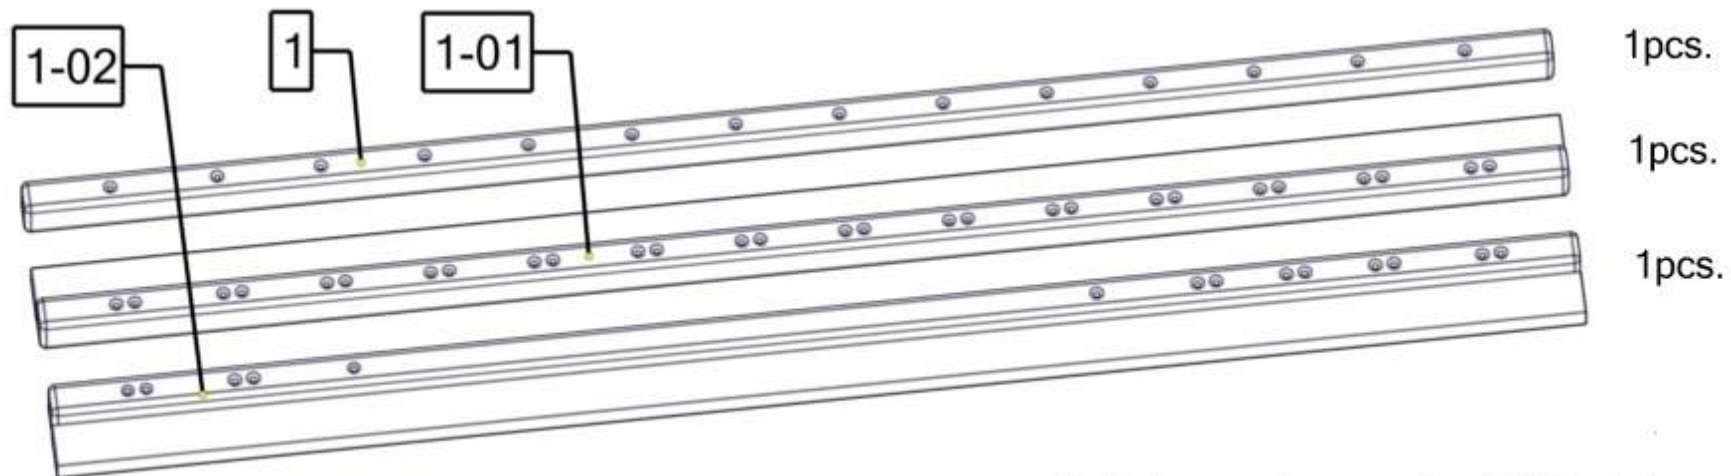

BusyWood Model 6-02 52x27,5 Slats

Customer Service E-mail:
support@busywood.com

Safety and Usage Information

- Watch Your Children during active play on the bed frame!
 - Meets The Safety Standards For Kids Furniture.
 - This Item Does Not Contain Any Dangerous Chemical Elements
 - Store in a dry place. Do not drop. Indoor use only.
- Our warranty does not cover replacement in the event of improper storage or use.
- Sold disassembled, assembly required. Tools included.
 - 2 years warranty.

Total wooden parts: 58 + slats set.

Assembling the base

Assembling the door