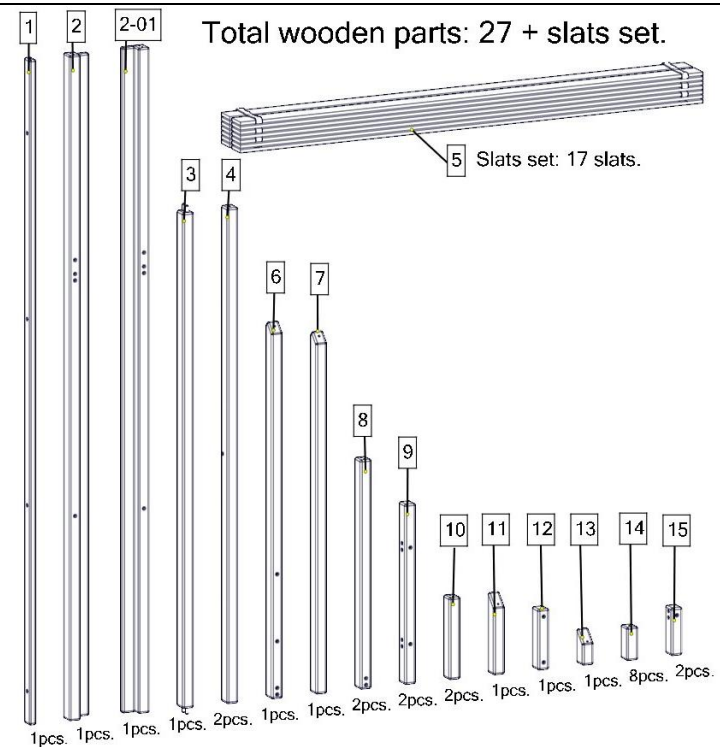

Busy Wood Model 3 Legs&Slats 80x60

Assembling the frame

Final assembling