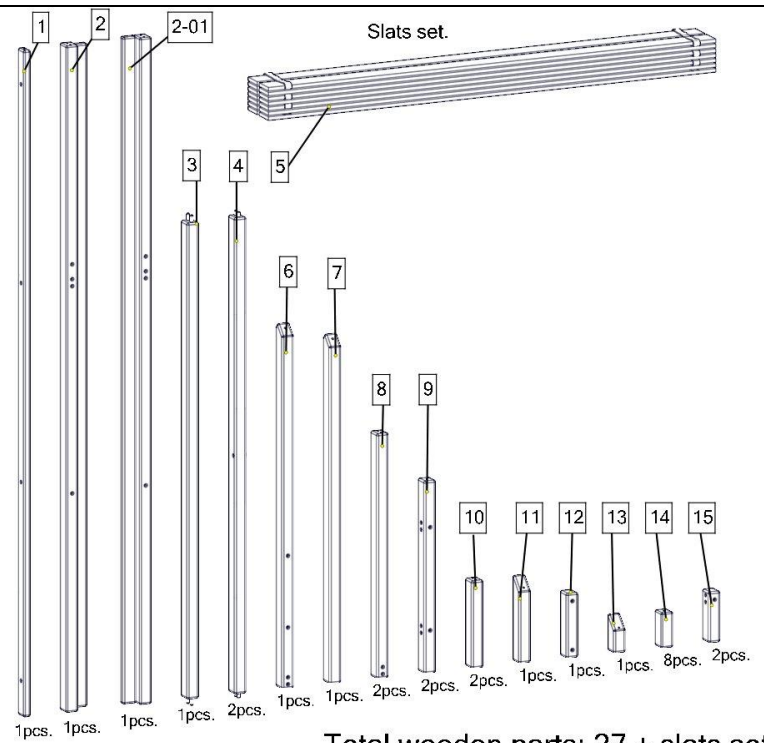

Busy Wood Model 3 Legs&Slats 75x54

You need:

Total wooden parts: 27 + slats set.

Assembling the frame

Final assembling