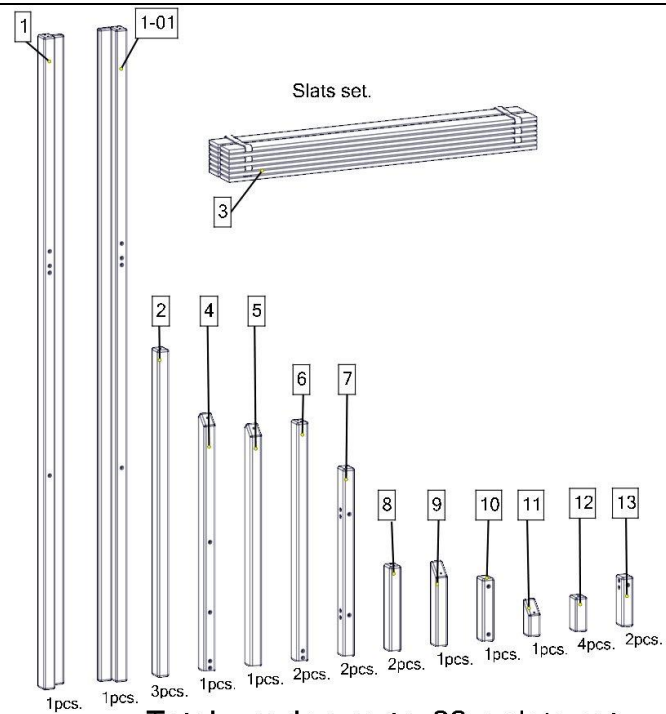

# Busy Wood Model 3 Legs&Slats 75x38

Total wooden parts: 22 + slats set.

### Assembling the frame

### Final assembling