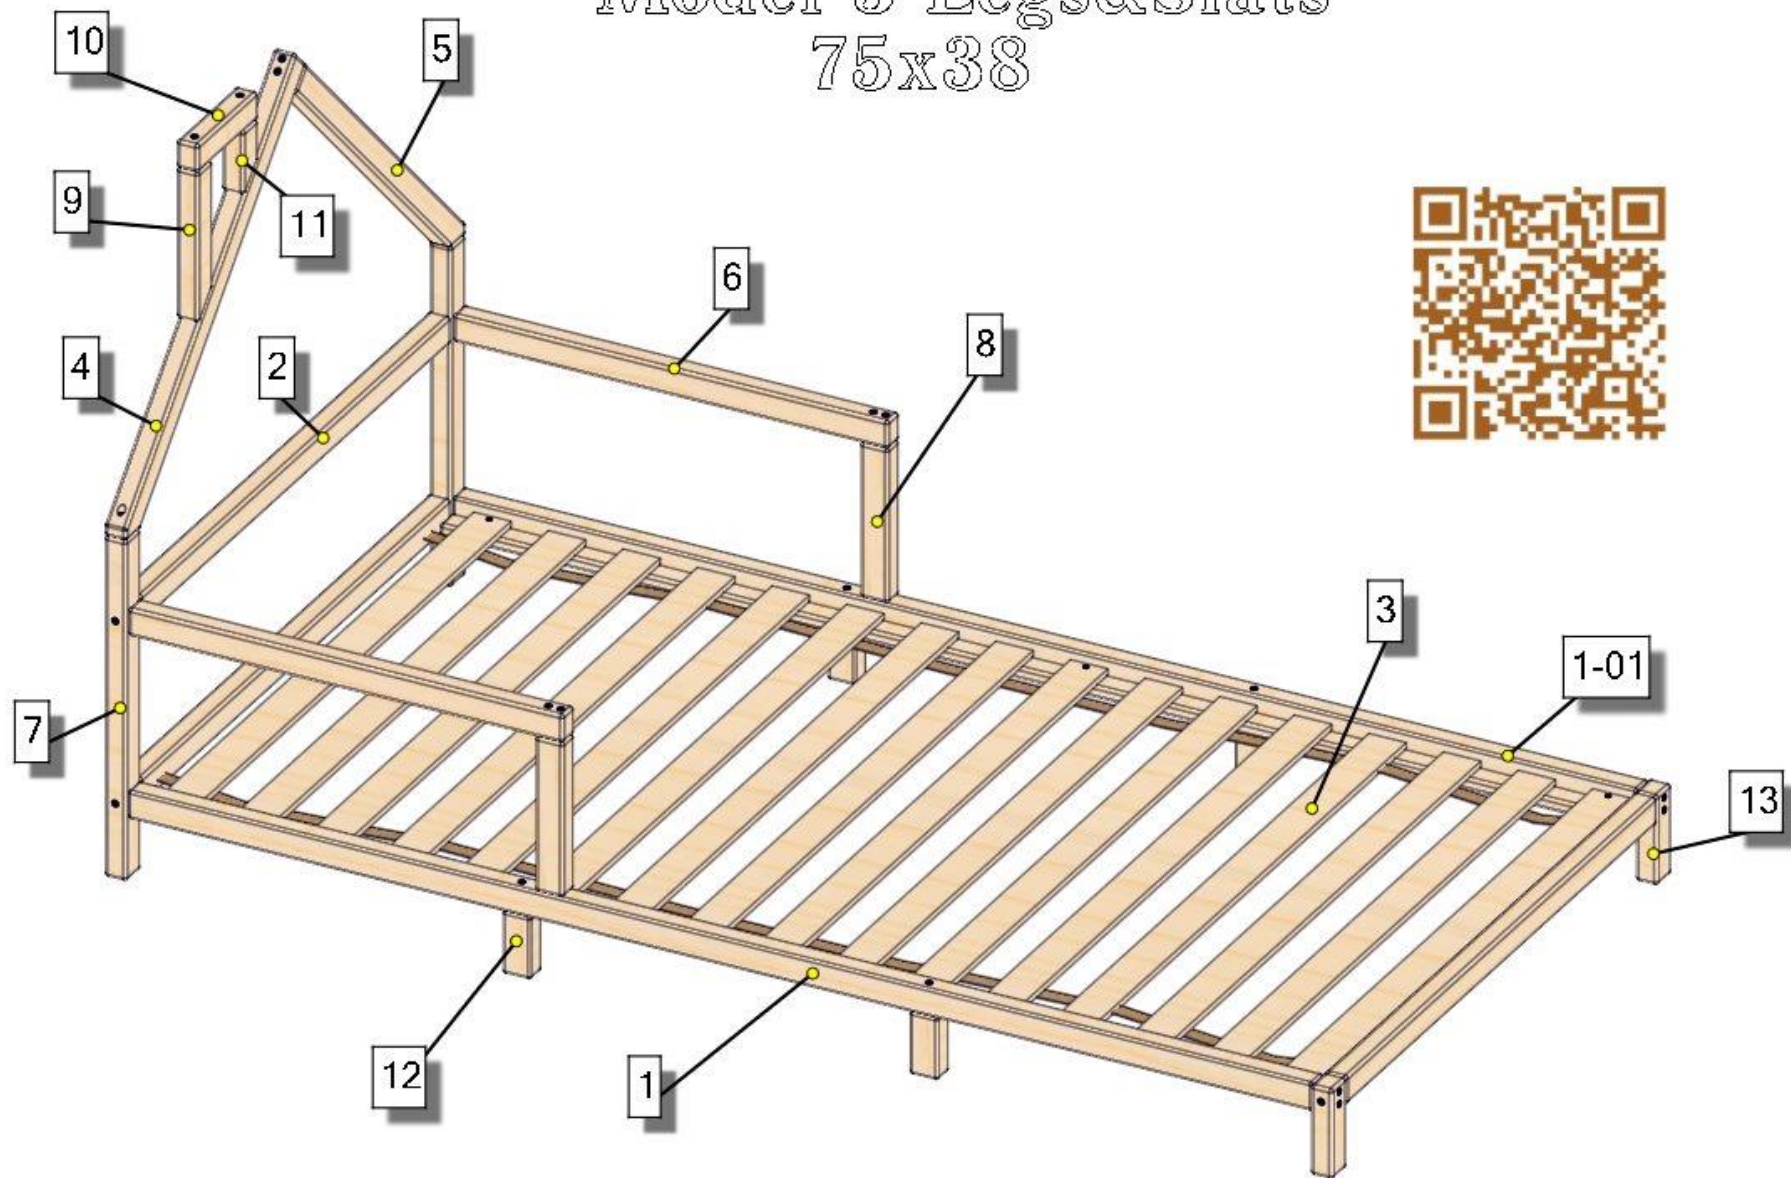

# Busy Wood Model 3 Legs&Slats 75x38

Total wooden parts: 22 + slats set.

### Assembling the frame