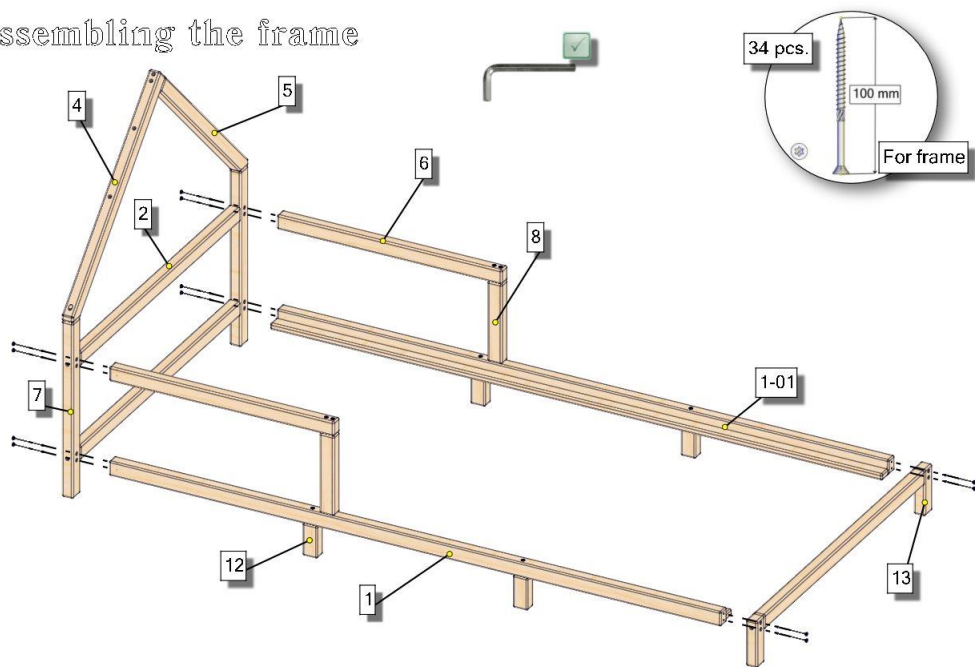

# Busy Wood Model 3 Legs&Slats 75x38

Total wooden parts: 22 + slats set.

### Assembling the frame