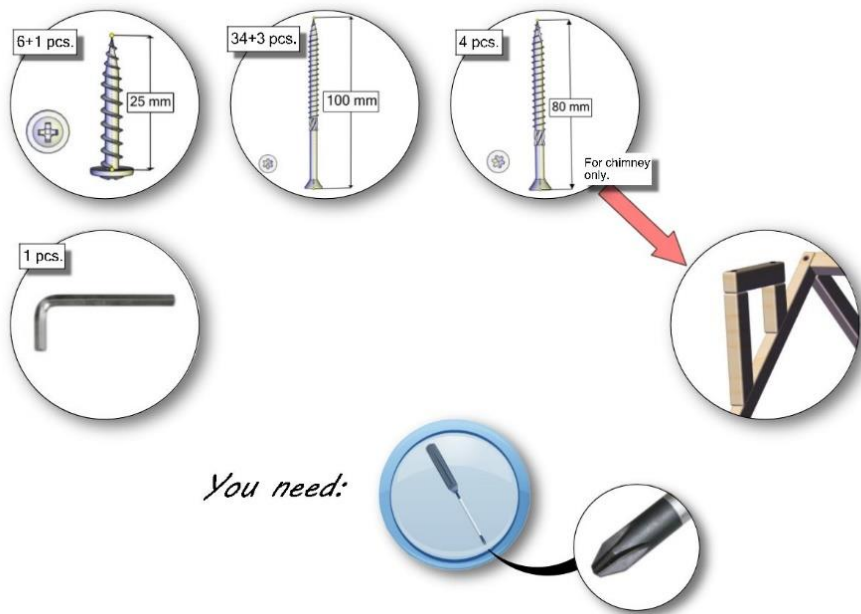

# Busy Wood Model 3 Legs&Slats 75x38

Total wooden parts: 22 + slats set.

### Assembling the frame

### Final assembling