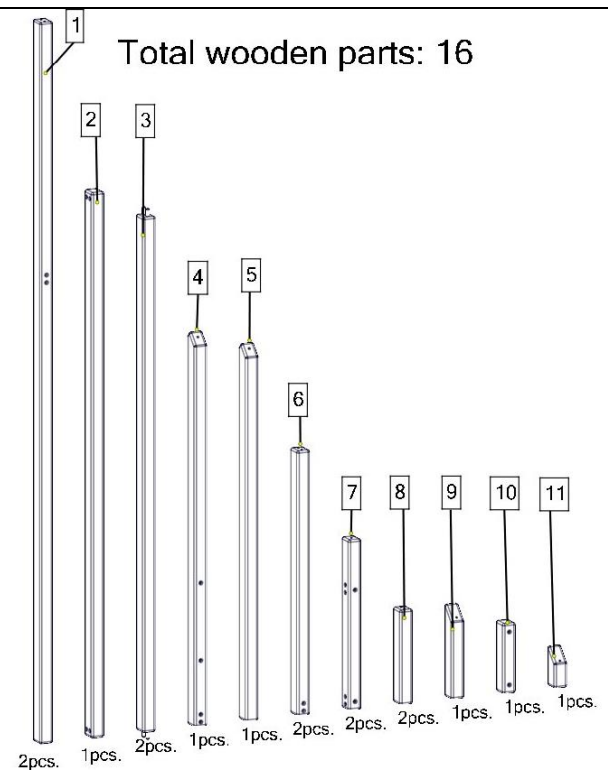

Busy Wood Model 3 Floor

52x27,5; 75x38; 75x54; 80x60

Assembling the frame

Final assembling