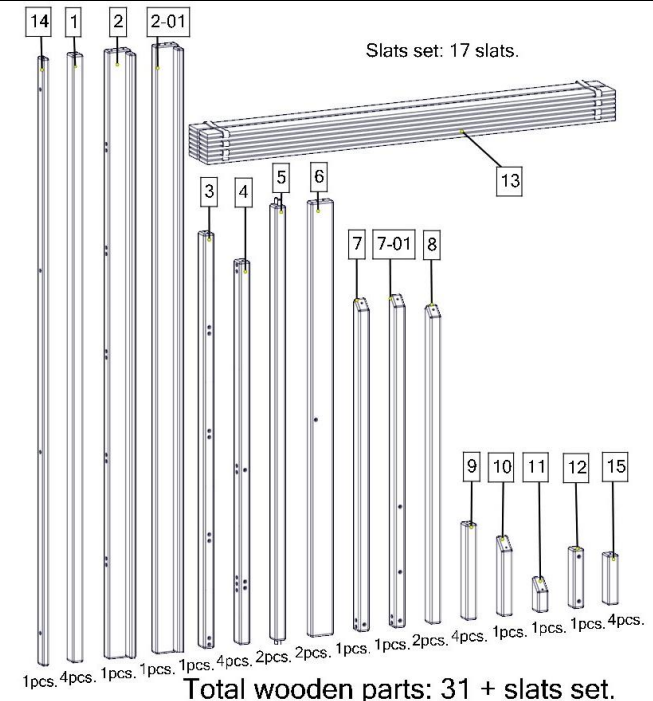

# Busy Wood Model 2 Legs&Slats 80x60

*You need:*

**Assembling the frame**

**Final assembling**