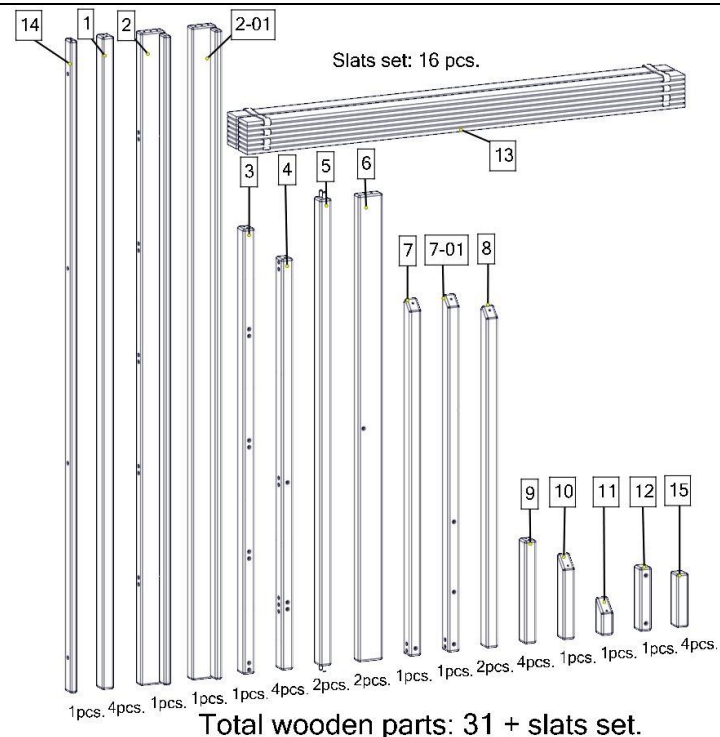

Busy Wood Model 2 Legs&Slats 75x54

You need:

Assembling the frame

Final assembling