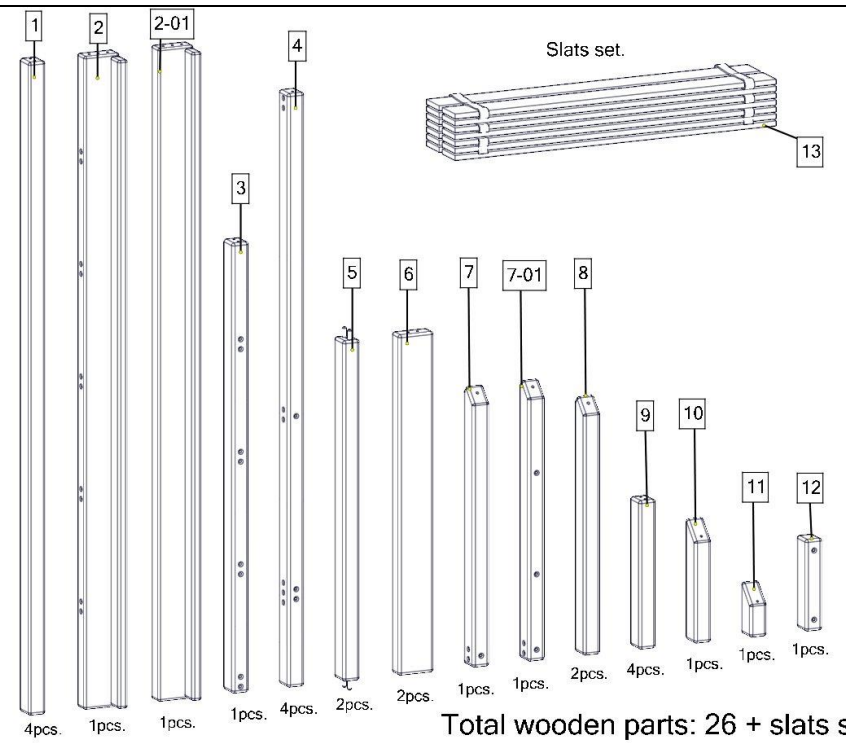

Busy Wood Model 2 Legs&Slats 52x27.5

You need:

Assembling the frame

Final assembling