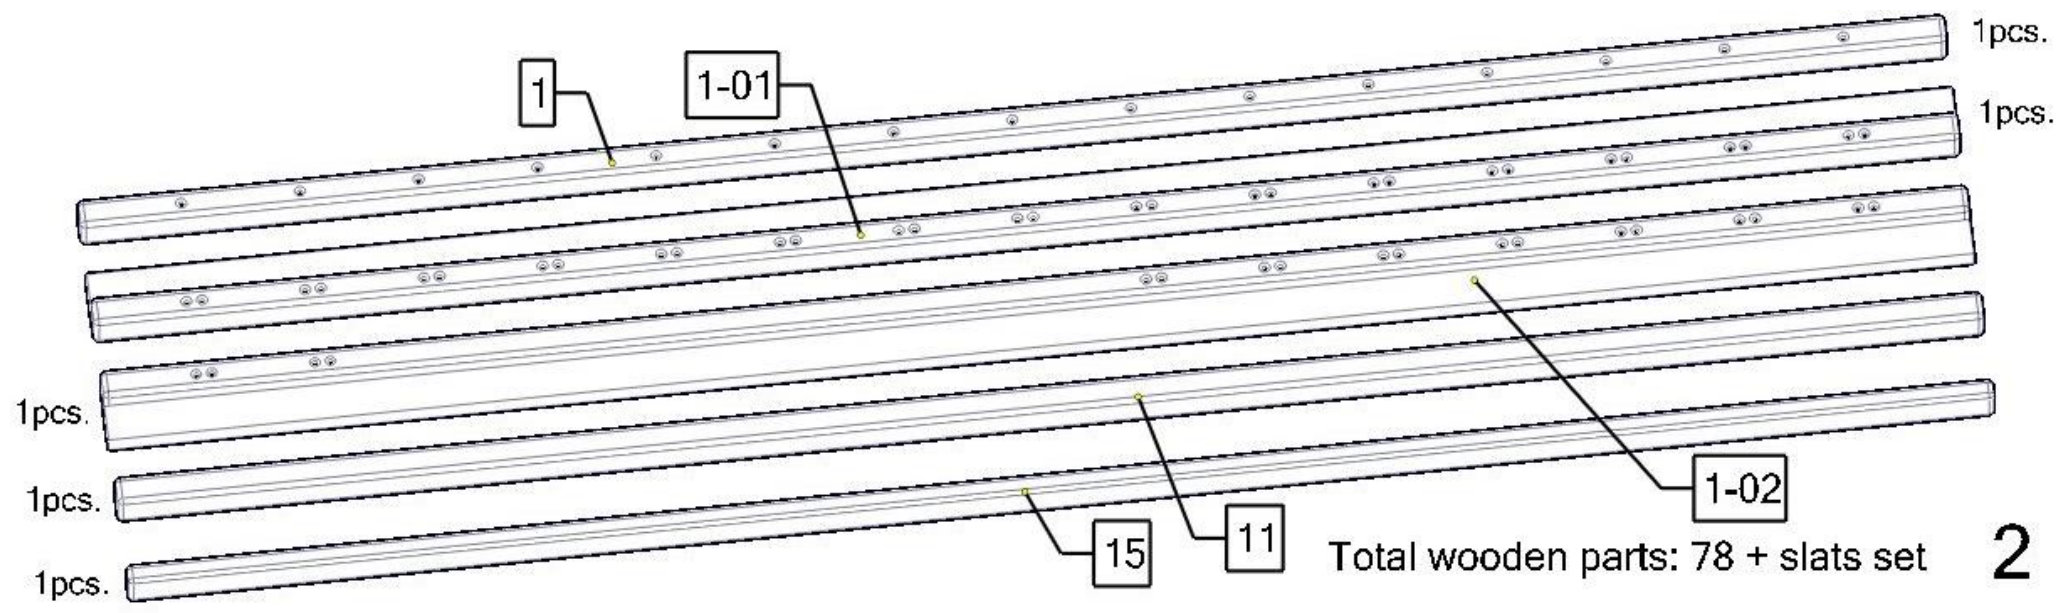

# BusyWood Model 21 Slats 75x54

name	length	quantity
1	75,0	1
1-01	75,0	1
1-02	75,0	1
2	38,3	1
3	24,8	4
4	18,5	45
4-01	18,5	1
4-02	18,5	1
5	53,6	2
5-01	53,6	2
6	27,0	1
6-01	27,0	1
7	16,8	5
7-01	16,8	1
7-02	16,8	1
8	40,6	1
8-01	40,6	1
8-02	39,0	2
9	10,0	1
10	4,3	1
11	75,0	1
12	7,3	1
13	9,6	1
15	75,0	1

# Assembling the base