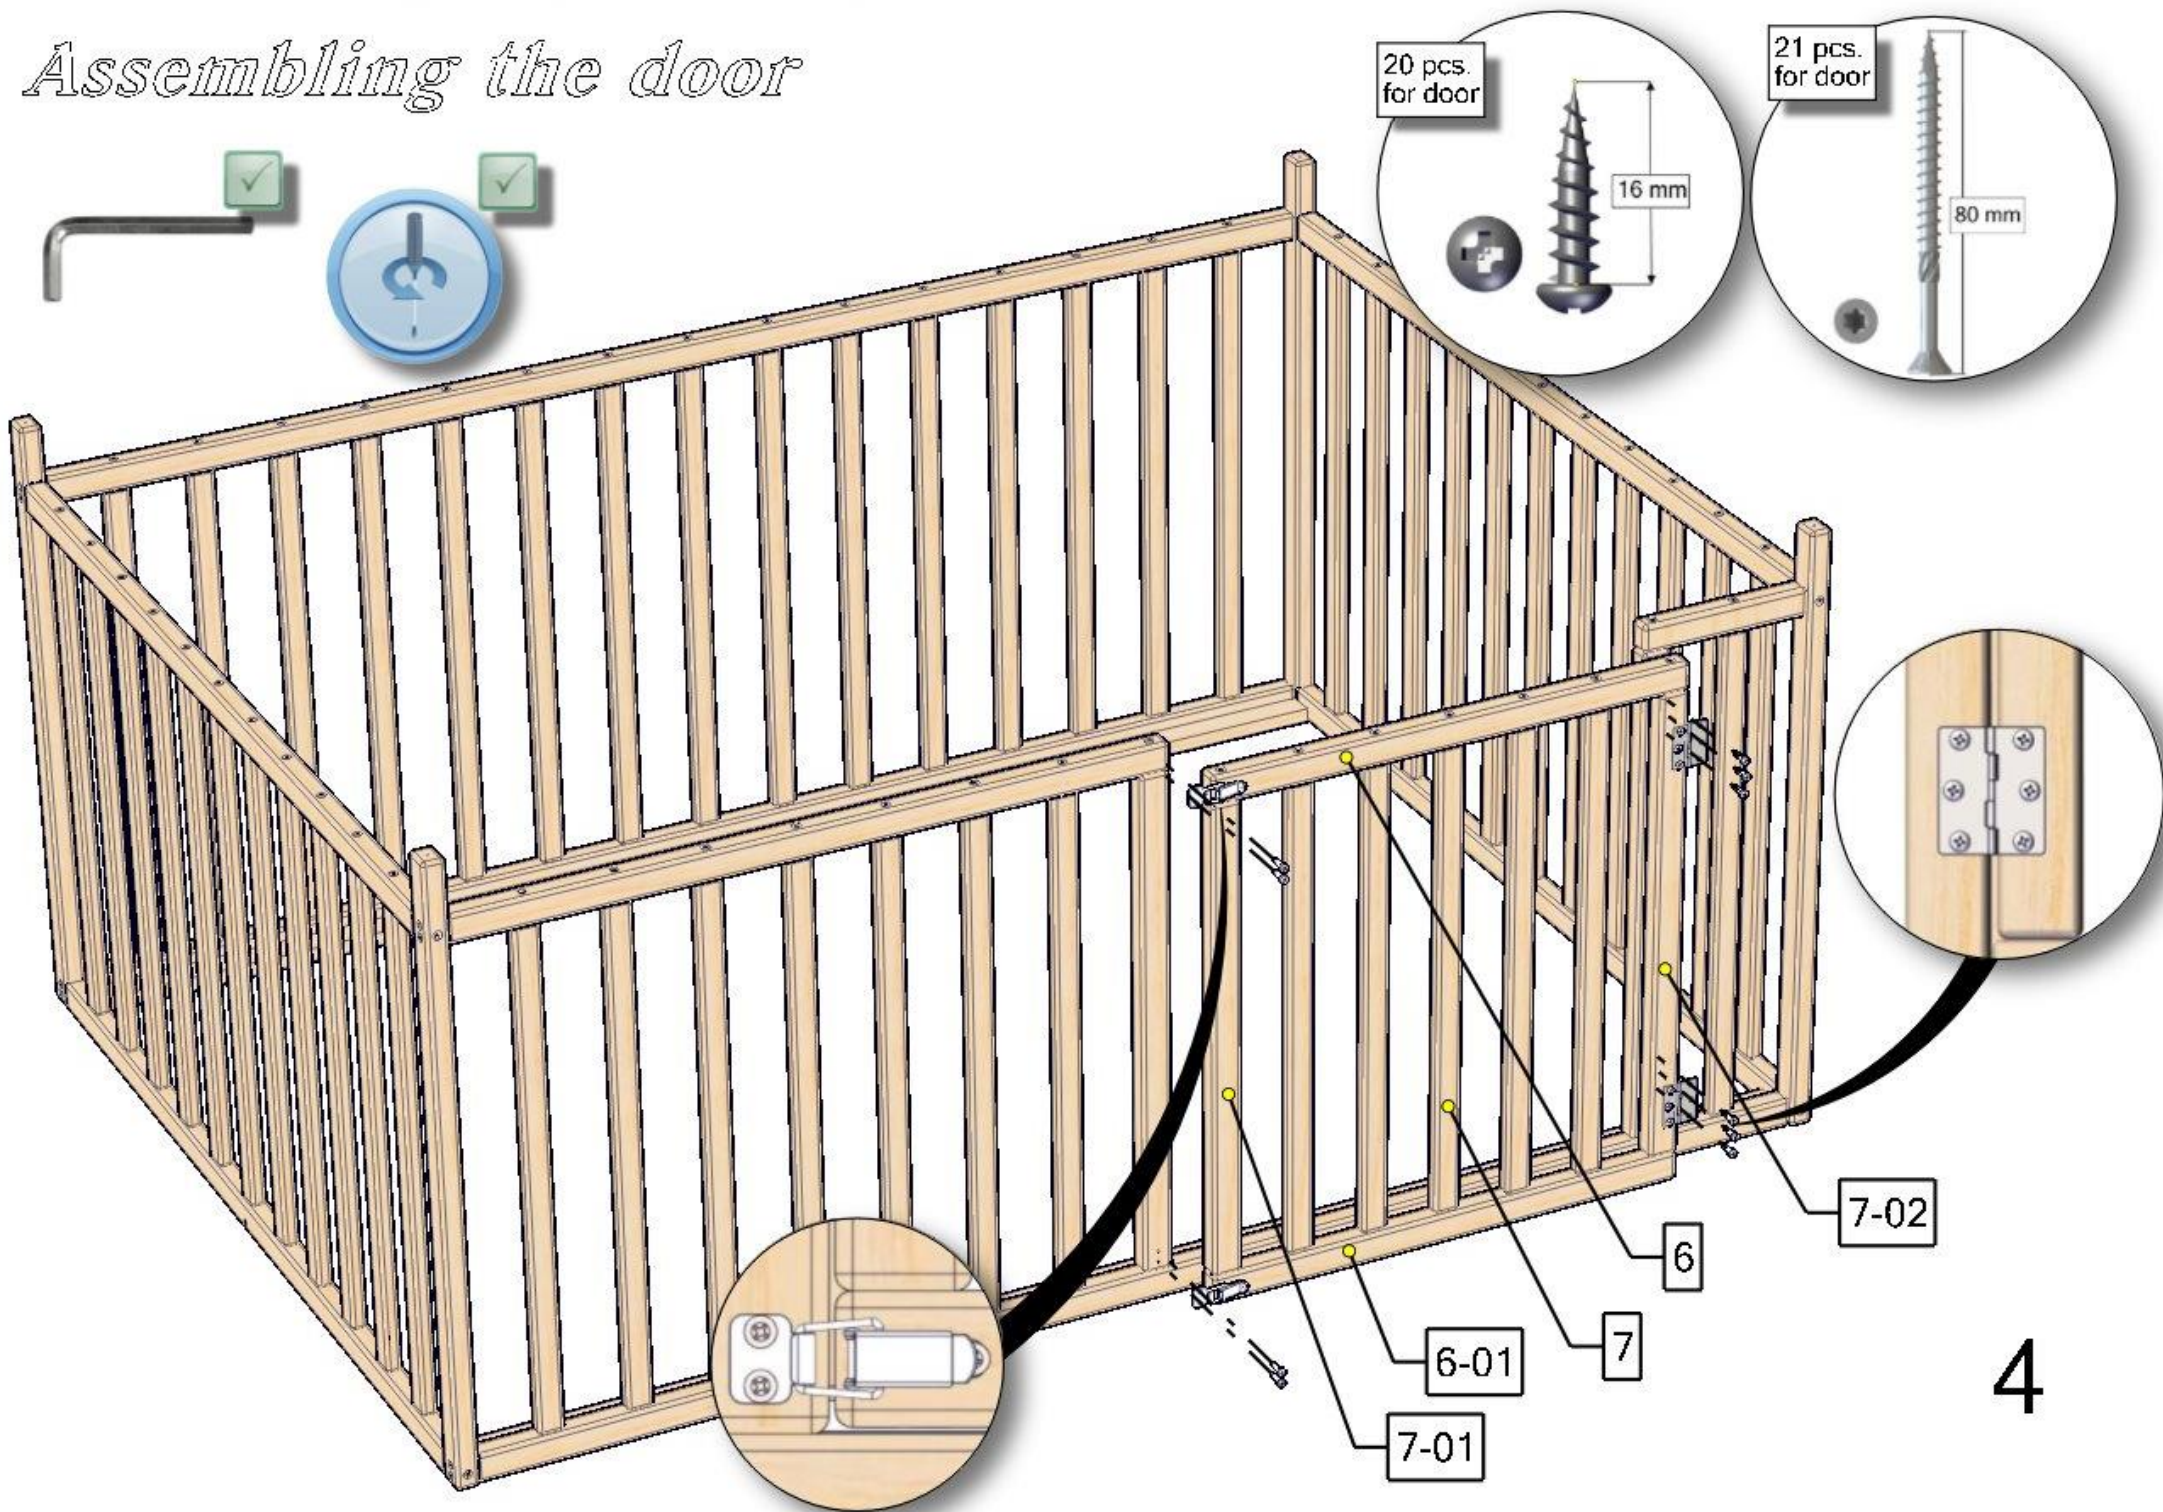

# BusyWood Model 21 Slats 75x54

name	length	quantity
1	75,0	1
1-01	75,0	1
1-02	75,0	1
2	38,3	1
3	24,8	4
4	18,5	45
4-01	18,5	1
4-02	18,5	1
5	53,6	2
5-01	53,6	2
6	27,0	1
6-01	27,0	1
7	16,8	5
7-01	16,8	1
7-02	16,8	1
8	40,6	1
8-01	40,6	1
8-02	39,0	2
9	10,0	1
10	4,3	1
11	75,0	1
12	7,3	1
13	9,6	1
15	75,0	1

# Assembling the base

# Assembling the door

# Roof and chimney assembly