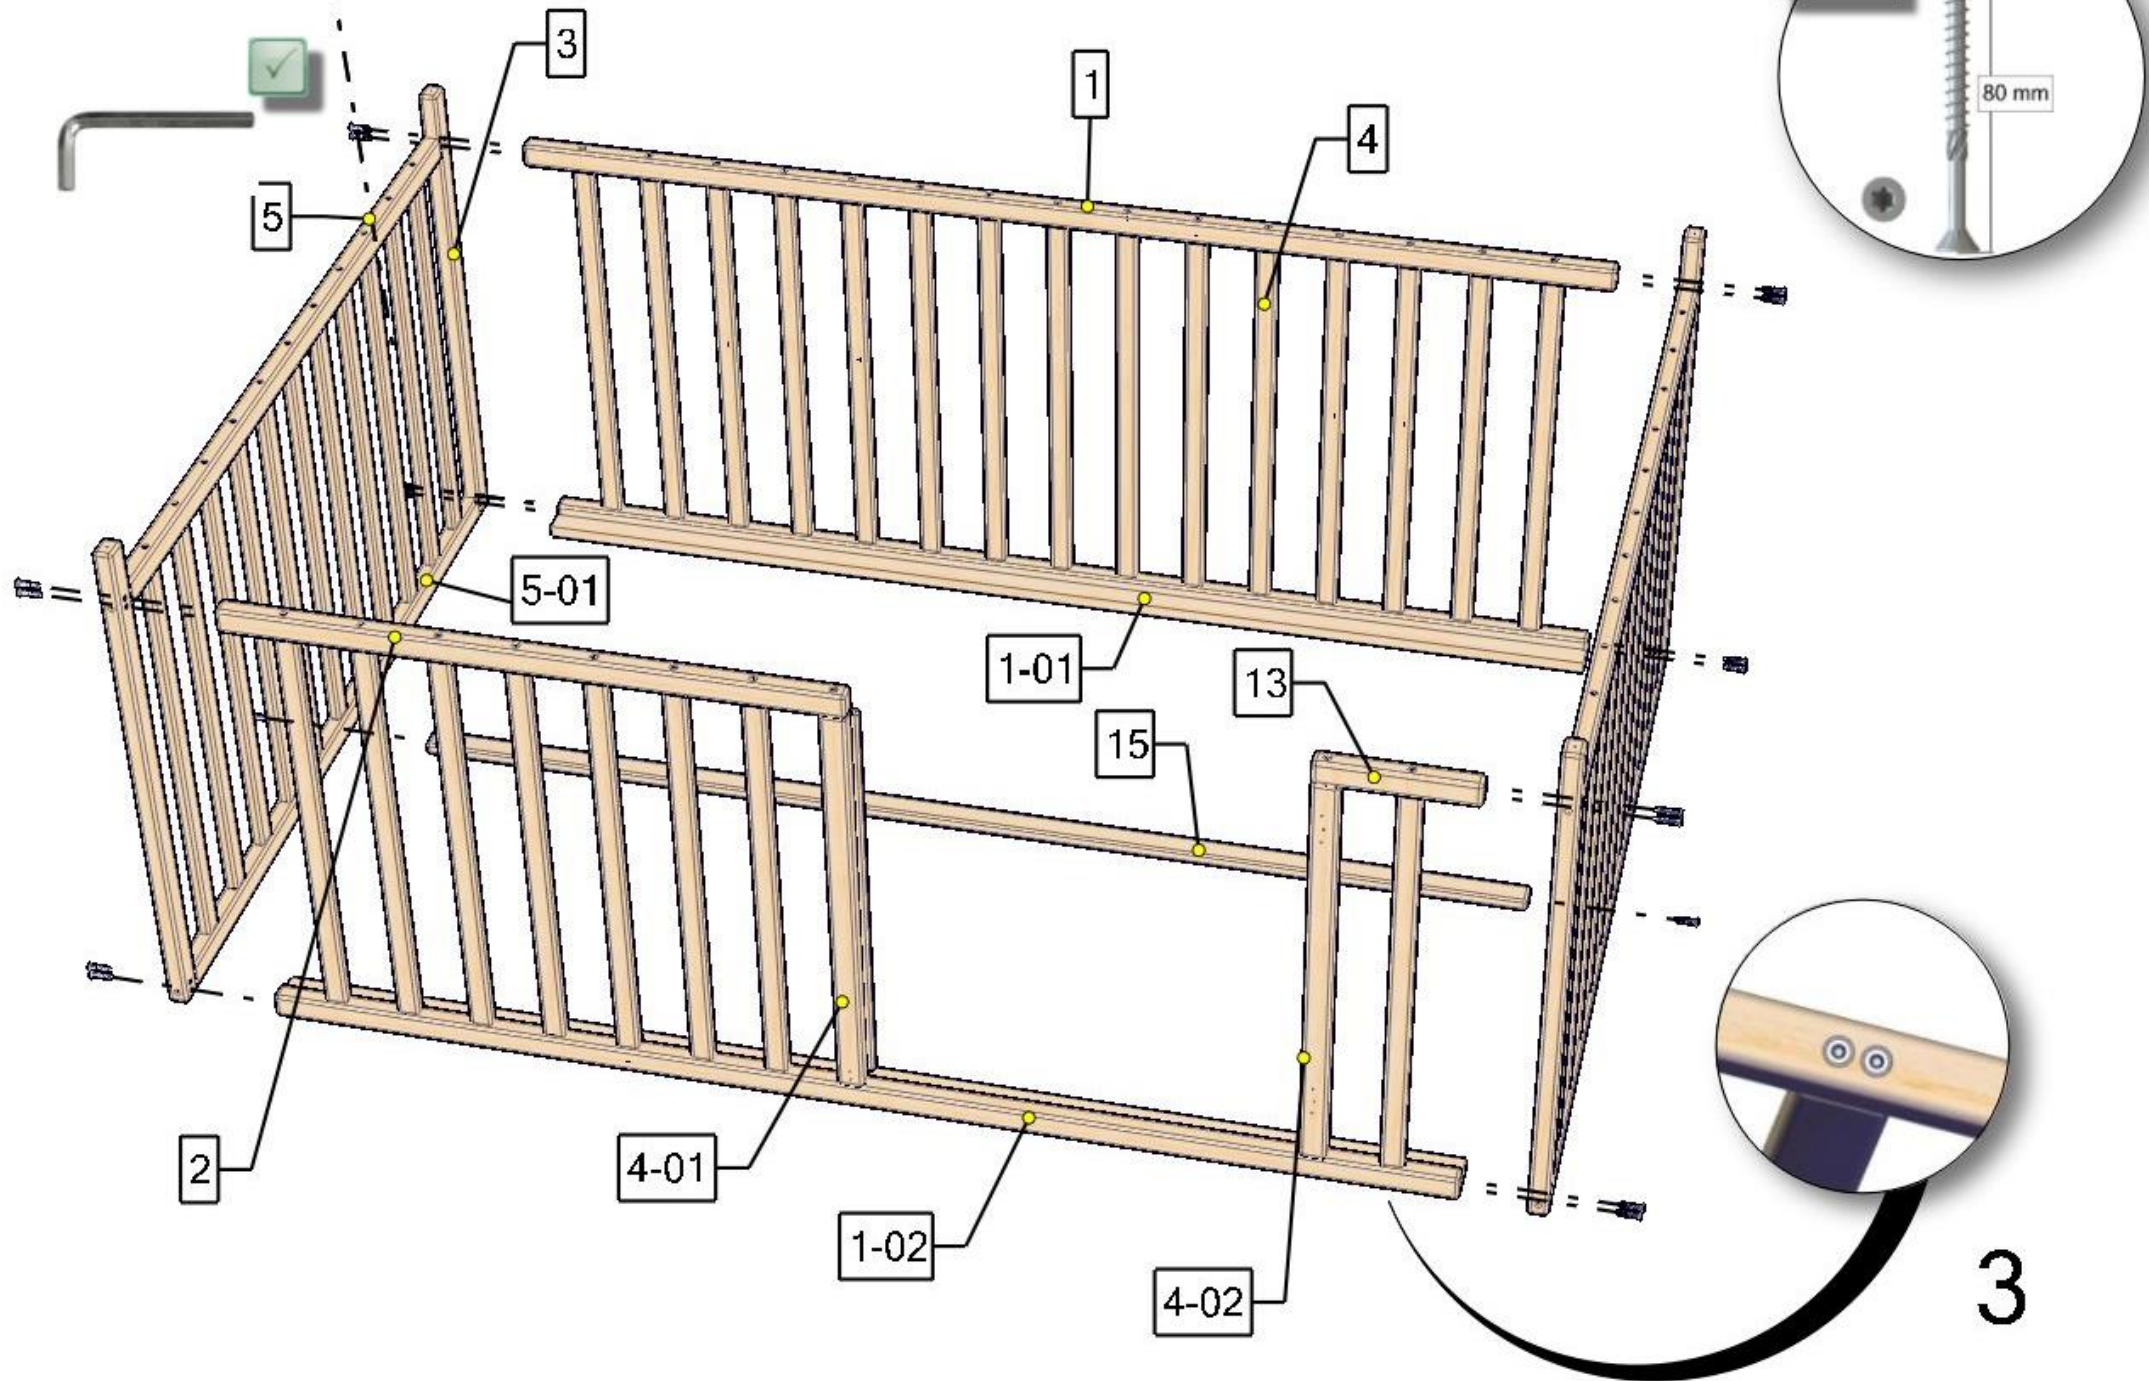

# BusyWood Model 21 Slats 75x54

name	length	quantity
1	75,0	1
1-01	75,0	1
1-02	75,0	1
2	38,3	1
3	24,8	4
4	18,5	45
4-01	18,5	1
4-02	18,5	1
5	53,6	2
5-01	53,6	2
6	27,0	1
6-01	27,0	1
7	16,8	5
7-01	16,8	1
7-02	16,8	1
8	40,6	1
8-01	40,6	1
8-02	39,0	2
9	10,0	1
10	4,3	1
11	75,0	1
12	7,3	1
13	9,6	1
15	75,0	1

# Assembling the base

# Assembling the door

# Roof and chimney assembly