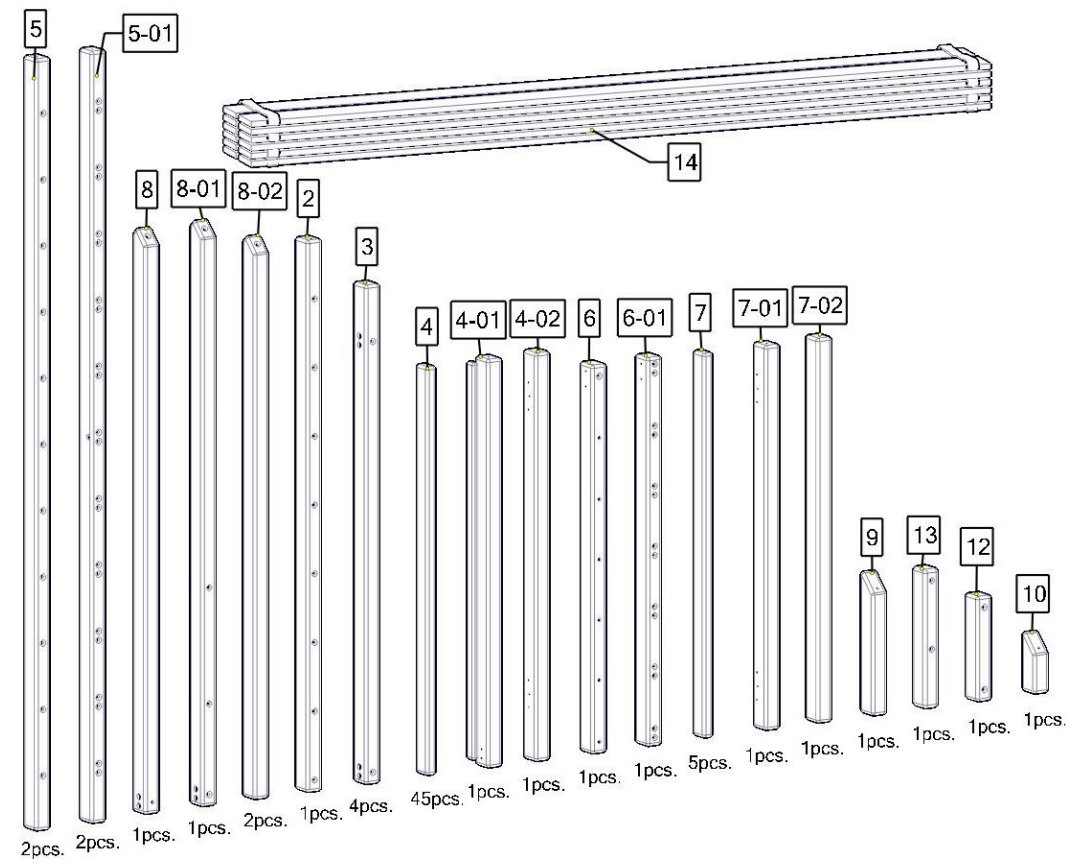

# BusyWood Model 21 Slats 75x54

name	length	quantity
1	75,0	1
1-01	75,0	1
1-02	75,0	1
2	38,3	1
3	24,8	4
4	18,5	45
4-01	18,5	1
4-02	18,5	1
5	53,6	2
5-01	53,6	2
6	27,0	1
6-01	27,0	1
7	16,8	5
7-01	16,8	1
7-02	16,8	1
8	40,6	1
8-01	40,6	1
8-02	39,0	2
9	10,0	1
10	4,3	1
11	75,0	1
12	7,3	1
13	9,6	1
15	75,0	1

# Assembling the base