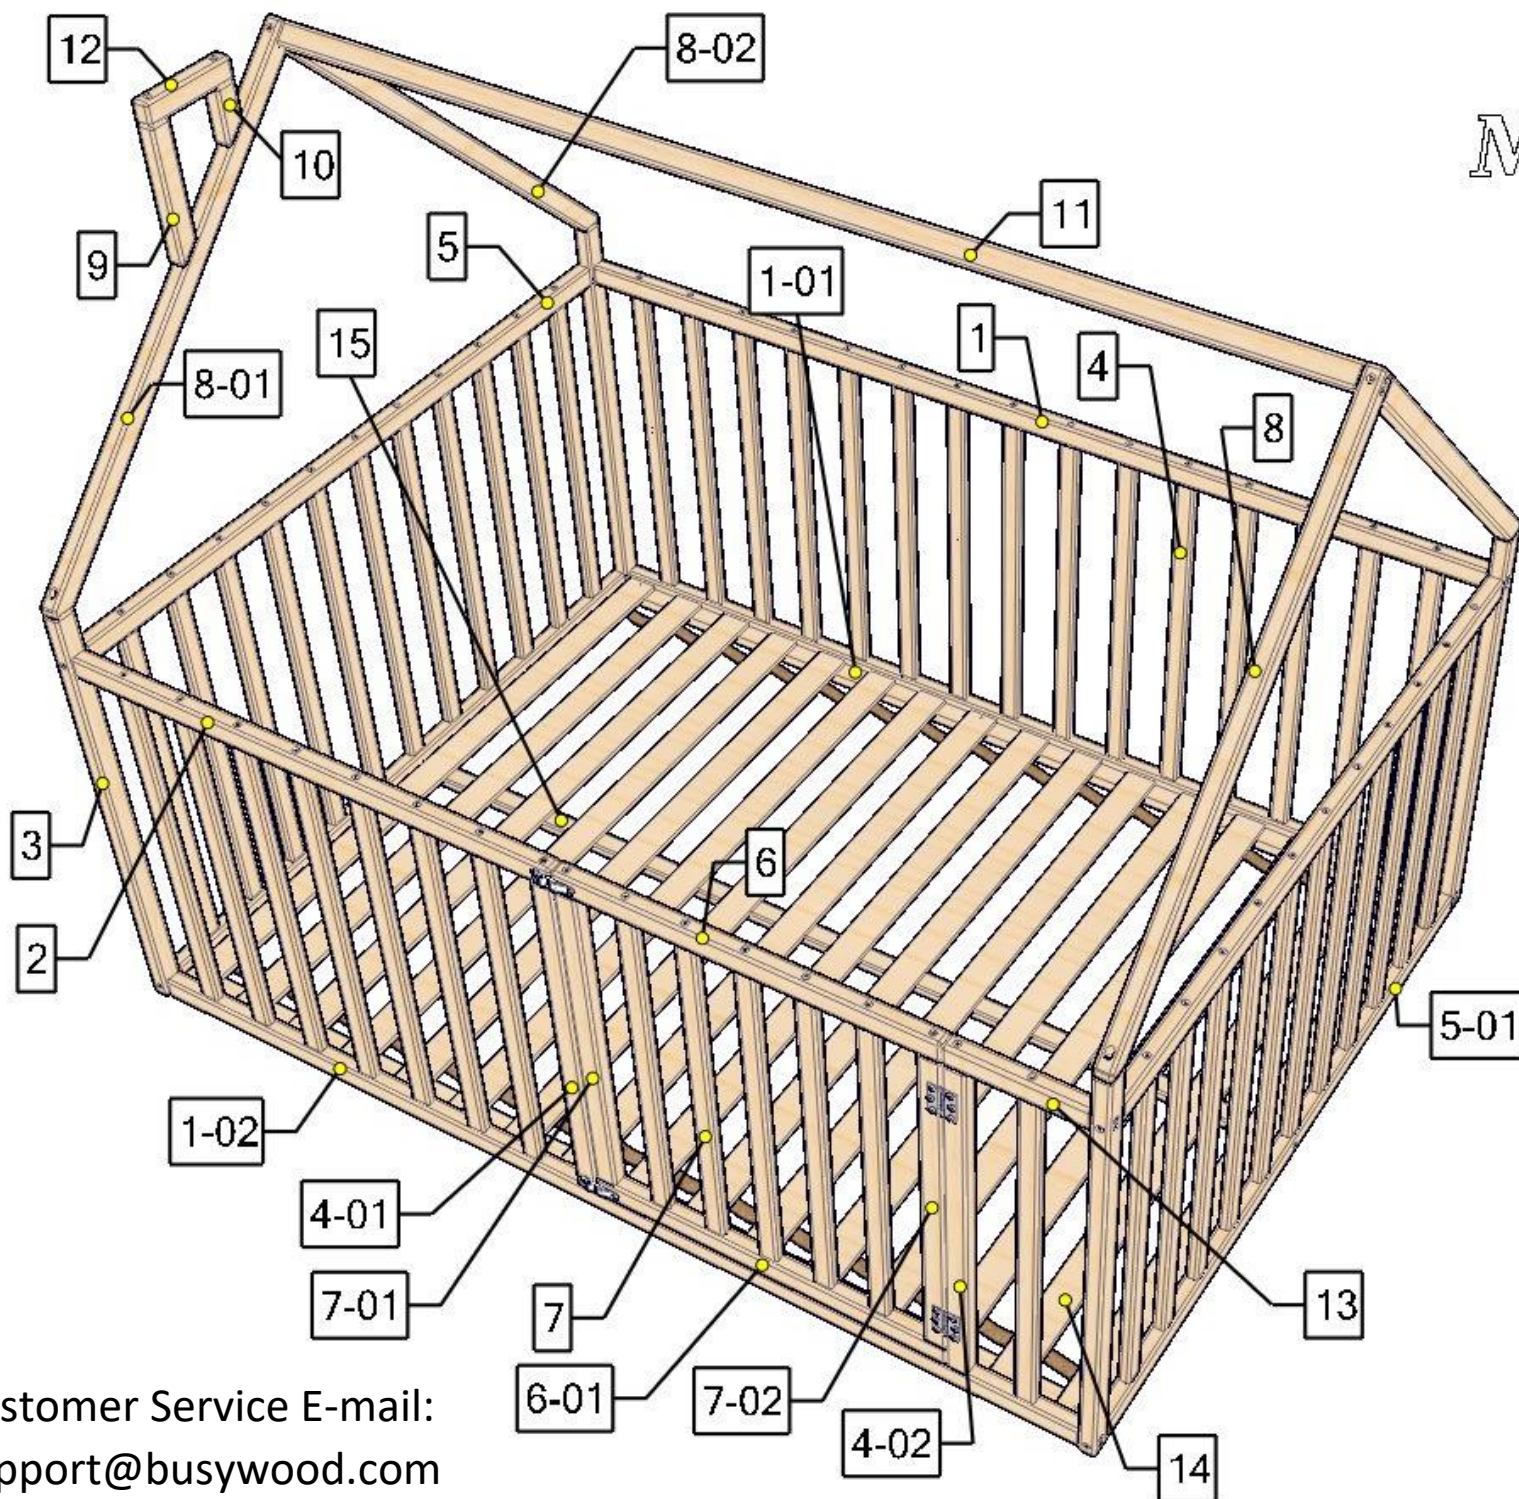

# BusyWood Model 21 Slats 75x54

name	length	quantity
1	75,0	1
1-01	75,0	1
1-02	75,0	1
2	38,3	1
3	24,8	4
4	18,5	45
4-01	18,5	1
4-02	18,5	1
5	53,6	2
5-01	53,6	2
6	27,0	1
6-01	27,0	1
7	16,8	5
7-01	16,8	1
7-02	16,8	1
8	40,6	1
8-01	40,6	1
8-02	39,0	2
9	10,0	1
10	4,3	1
11	75,0	1
12	7,3	1
13	9,6	1
15	75,0	1

# Assembling the base

# Roof and chimney assembly