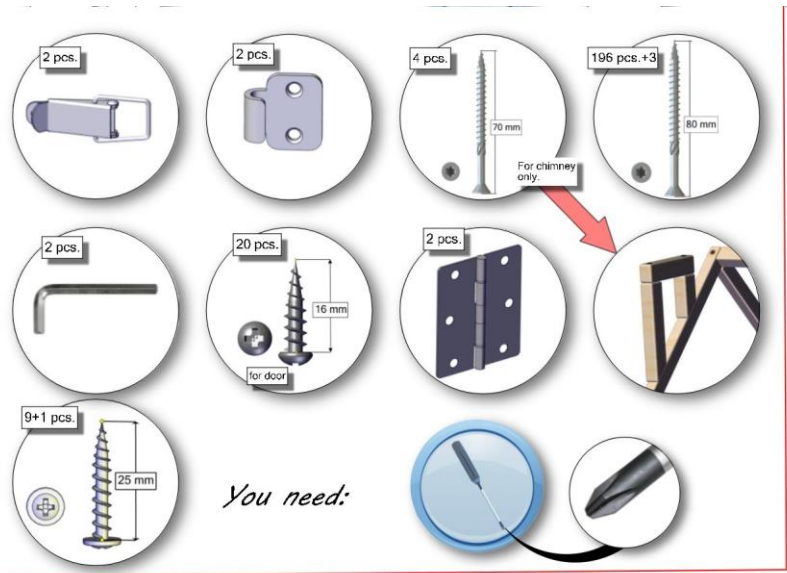

# BusyWood Model 21 Slats 75x54

name	length	quantity
1	75,0	1
1-01	75,0	1
1-02	75,0	1
2	38,3	1
3	24,8	4
4	18,5	45
4-01	18,5	1
4-02	18,5	1
5	53,6	2
5-01	53,6	2
6	27,0	1
6-01	27,0	1
7	16,8	5
7-01	16,8	1
7-02	16,8	1
8	40,6	1
8-01	40,6	1
8-02	39,0	2
9	10,0	1
10	4,3	1
11	75,0	1
12	7,3	1
13	9,6	1
15	75,0	1

# Assembling the base