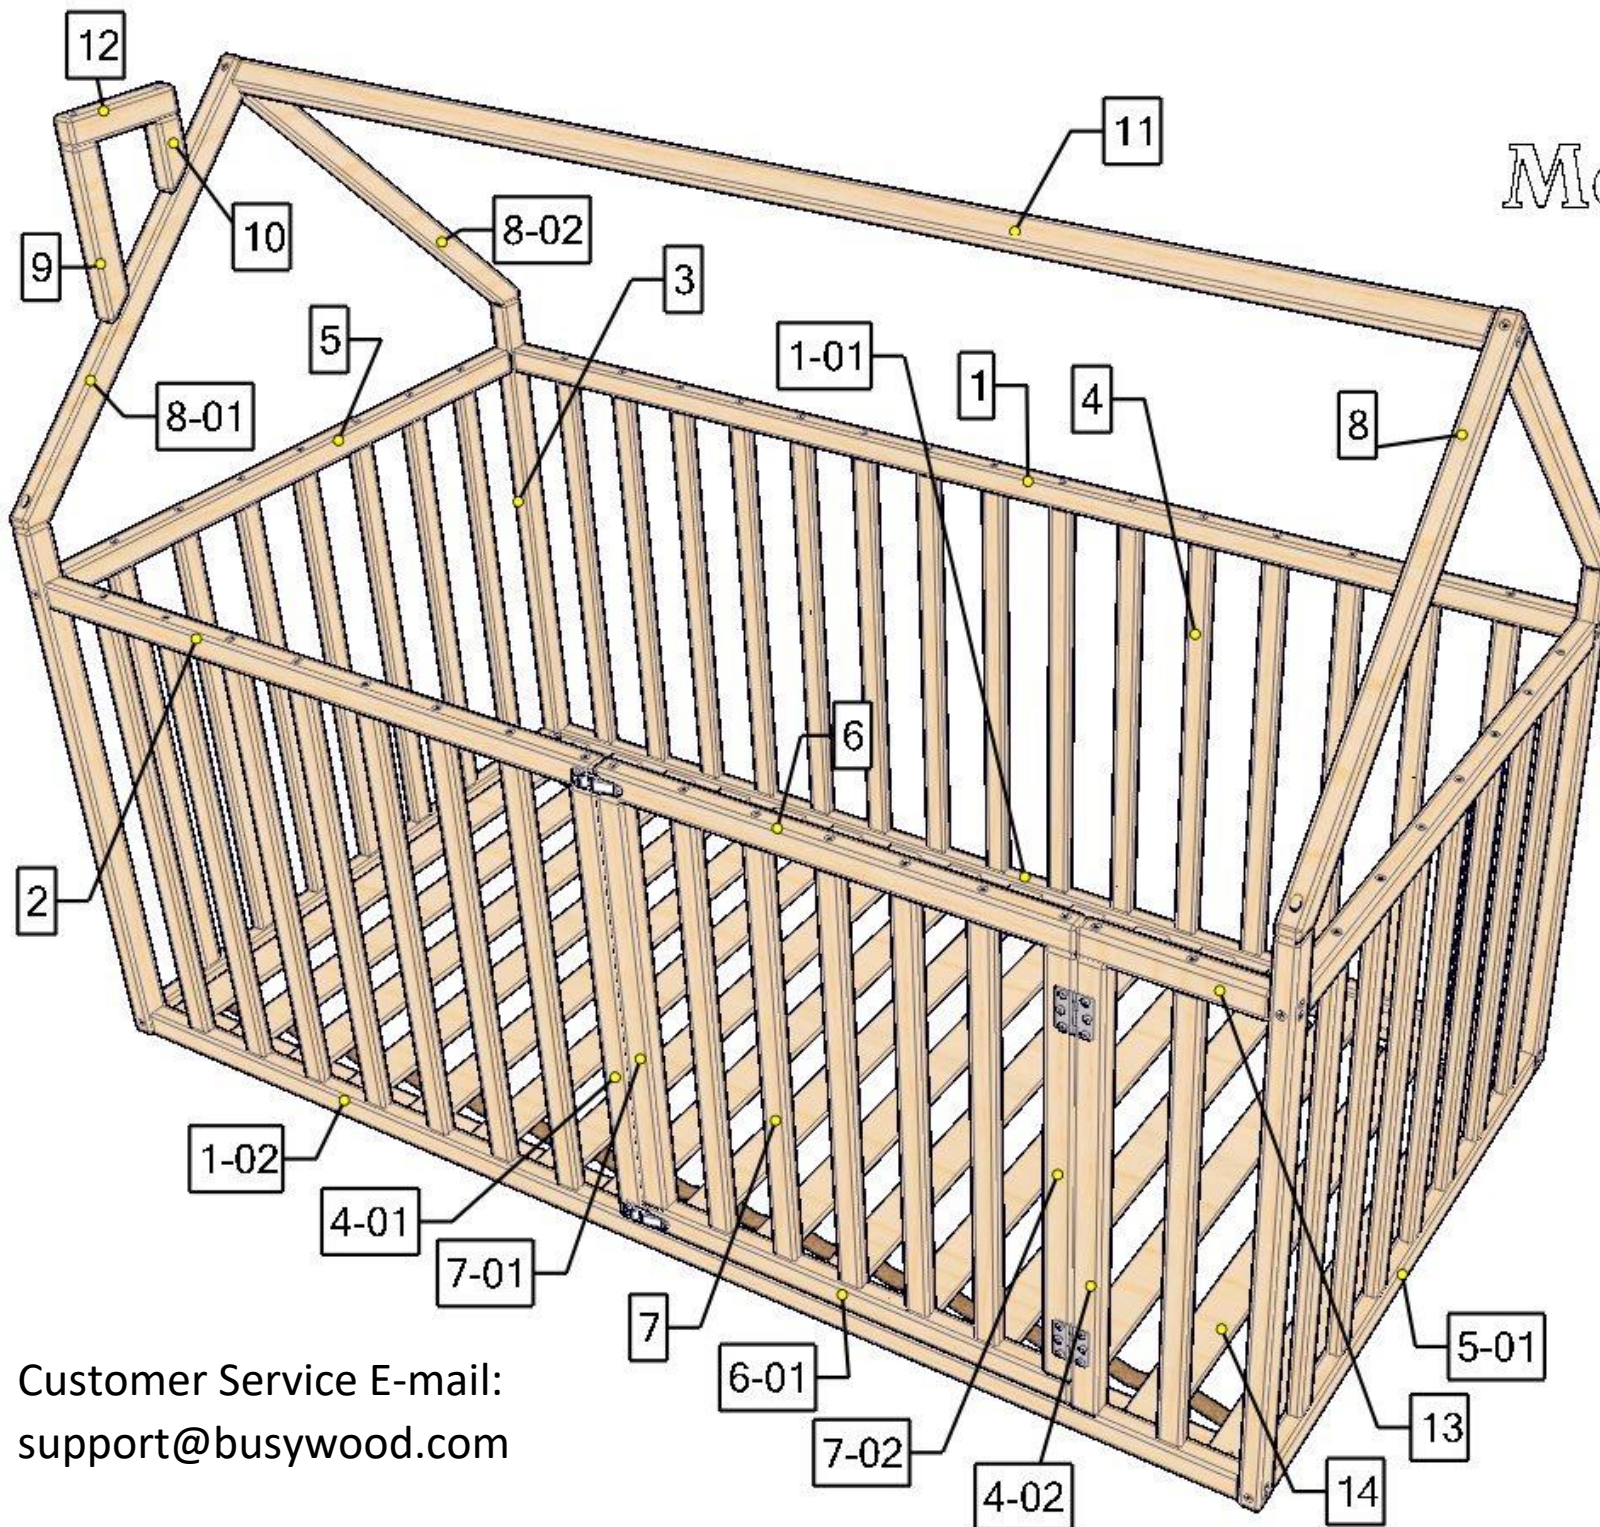

# BusyWood Model 21 Slats 75x38

name	length	quantity
1	75,0	1
1-01	75,0	1
1-02	75,0	1
2	38,3	1
3	24,8	4
4	18,5	37
4-01	18,5	1
4-02	18,5	1
5	37,6	2
5-01	37,6	2
6	27,0	1
6-01	27,0	1
7	16,8	5
7-01	16,8	1
7-02	16,8	1
8	29,3	1
8-01	29,3	1
8-02	27,7	2
9	10,0	1
10	4,3	1
11	75,0	1
12	7,3	1
13	9,6	1

# Assembling the base

# Roof and chimney assembly