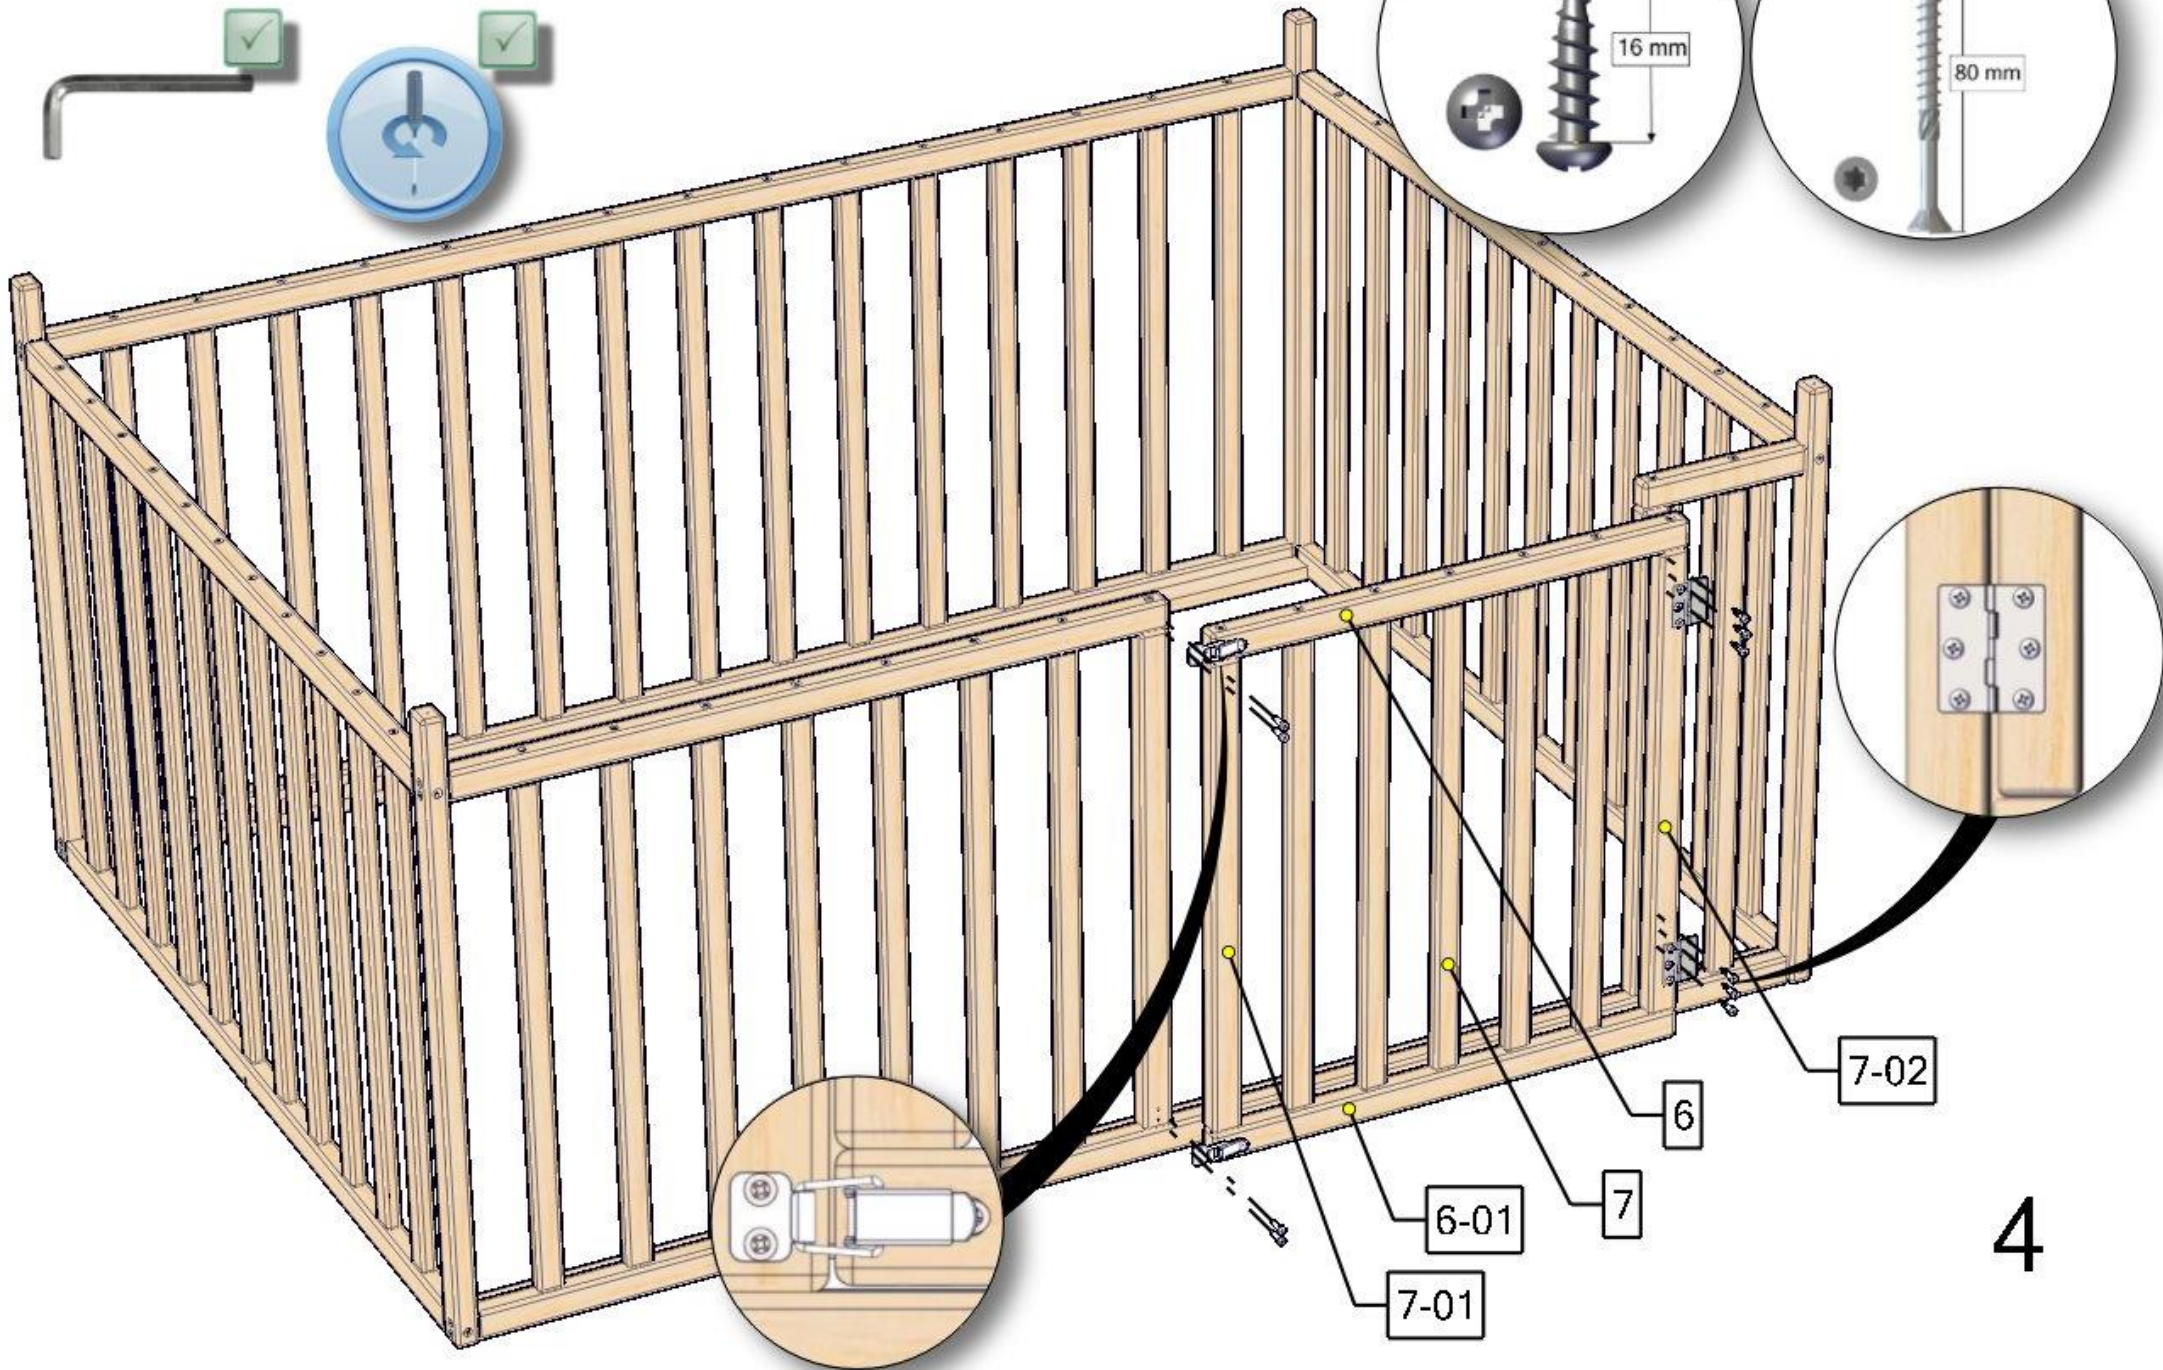

BusyWood Model 21 Floor 75x54

name	length	quantity
1	75,0	1
1-01	75,0	1
1-02	75,0	1
2	38,3	1
3	24,8	4
4	18,5	45
4-01	18,5	1
4-02	18,5	1
5	53,6	2
5-01	53,6	2
6	27,0	1
6-01	27,0	1
7	16,8	5
7-01	16,8	1
7-02	16,8	1
8	40,6	1
8-01	40,6	1
8-02	39,0	2
9	10,0	1
10	4,3	1
11	75,0	1
12	7,3	1
13	9,6	1

Customer Service E-mail:
support@busywood.com

You need:

Total wooden parts: 77

Assembling the base

Assembling the door

Roof and chimney assembly