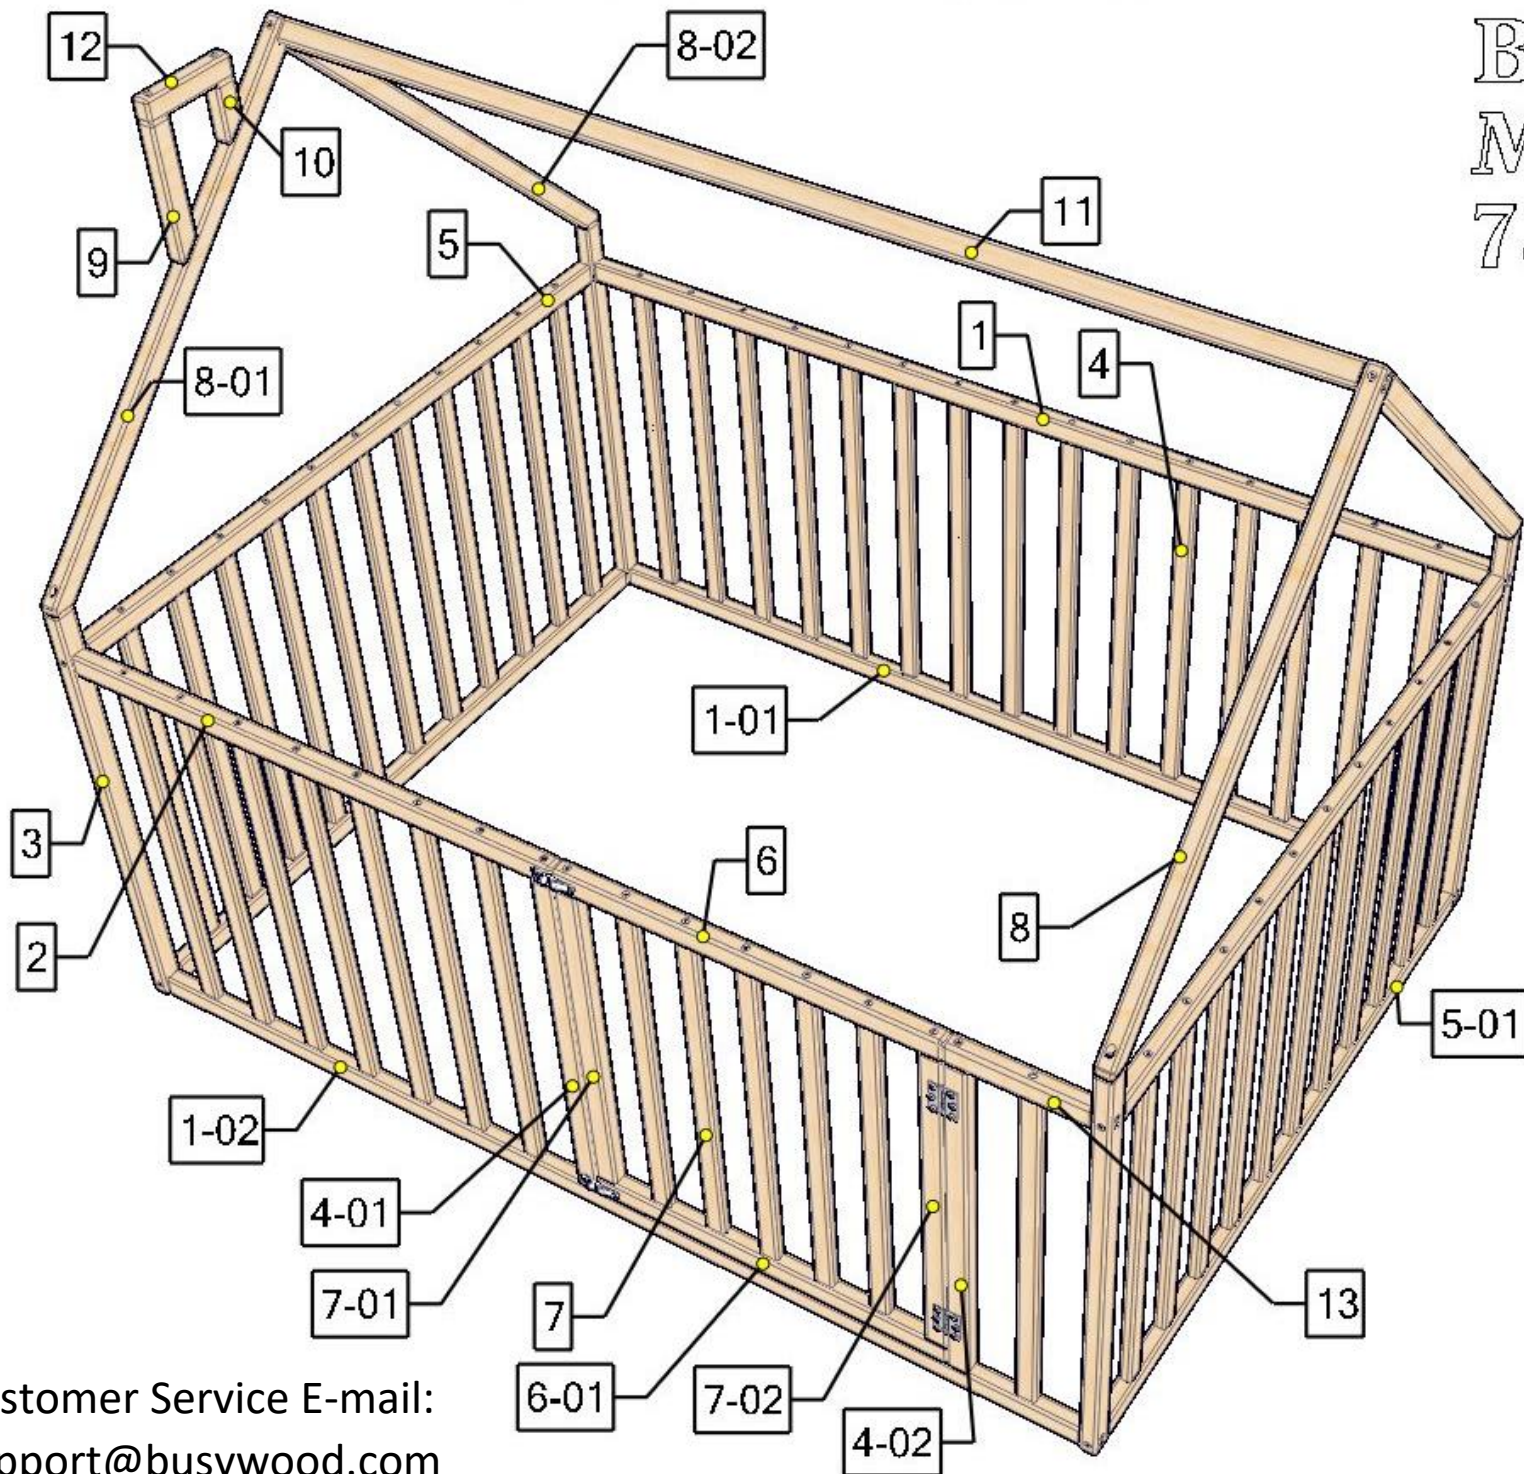

BusyWood Model 21 Floor 75x54

name	length	quantity
1	75,0	1
1-01	75,0	1
1-02	75,0	1
2	38,3	1
3	24,8	4
4	18,5	45
4-01	18,5	1
4-02	18,5	1
5	53,6	2
5-01	53,6	2
6	27,0	1
6-01	27,0	1
7	16,8	5
7-01	16,8	1
7-02	16,8	1
8	40,6	1
8-01	40,6	1
8-02	39,0	2
9	10,0	1
10	4,3	1
11	75,0	1
12	7,3	1
13	9,6	1

Customer Service E-mail:
support@busywood.com

You need:

Total wooden parts: 77

Assembling the base

Assembling the door

Roof and chimney assembly