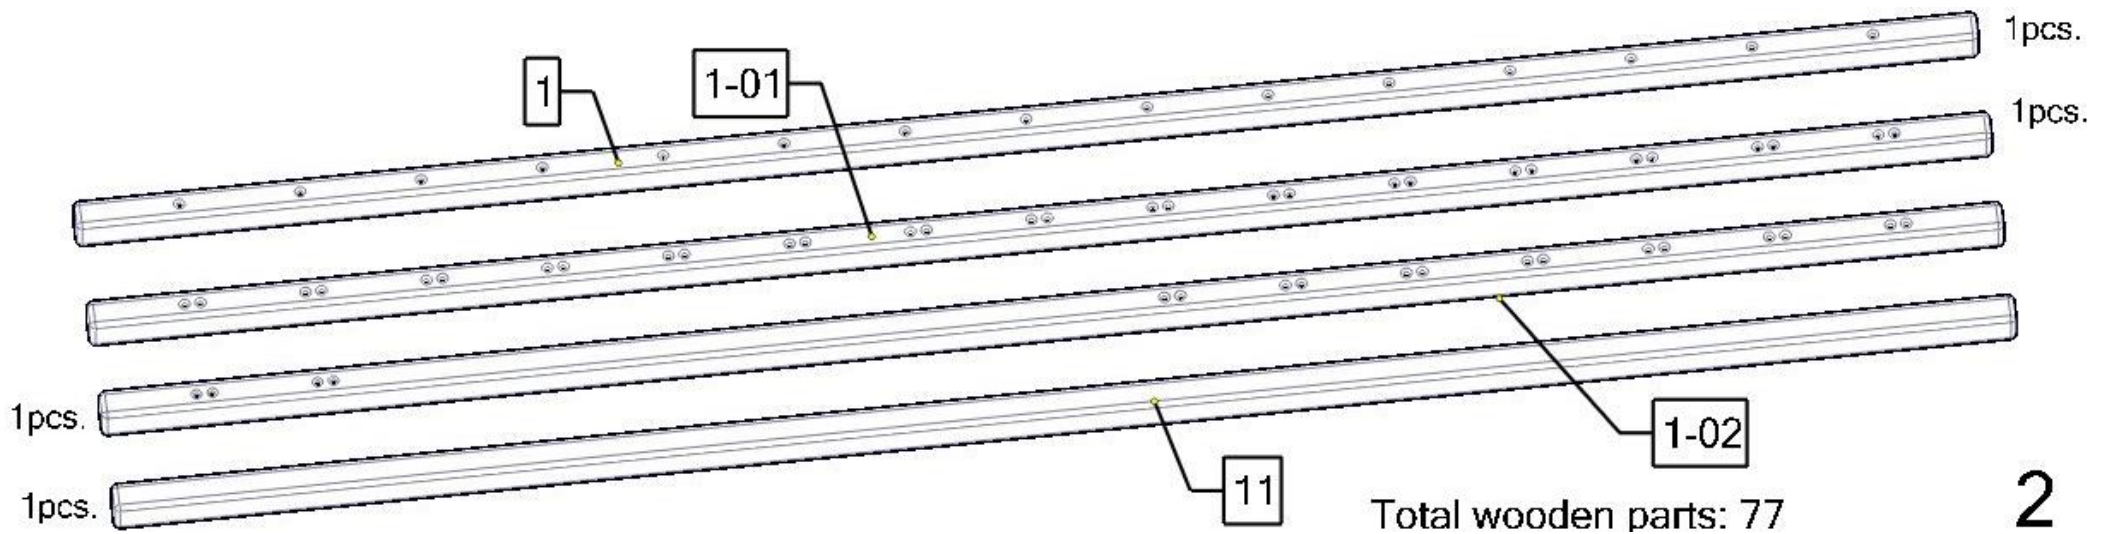

Total wooden parts: 77