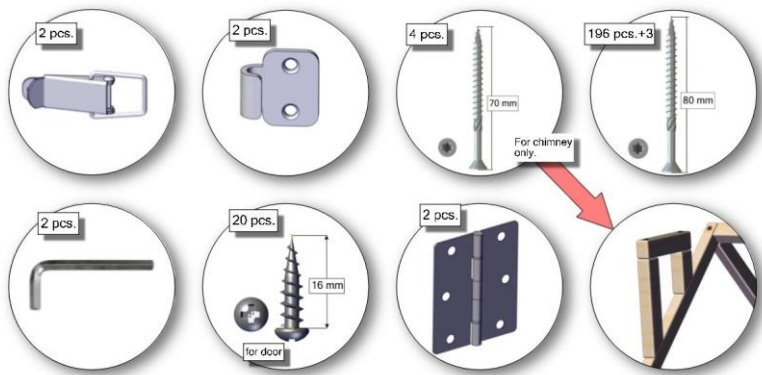

BusyWood Model 21 Floor 75x54

name	length	quantity
1	75,0	1
1-01	75,0	1
1-02	75,0	1
2	38,3	1
3	24,8	4
4	18,5	45
4-01	18,5	1
4-02	18,5	1
5	53,6	2
5-01	53,6	2
6	27,0	1
6-01	27,0	1
7	16,8	5
7-01	16,8	1
7-02	16,8	1
8	40,6	1
8-01	40,6	1
8-02	39,0	2
9	10,0	1
10	4,3	1
11	75,0	1
12	7,3	1
13	9,6	1

Customer Service E-mail:
support@busywood.com

You need:

Total wooden parts: 77

Assembling the base

Assembling the door

Roof and chimney assembly