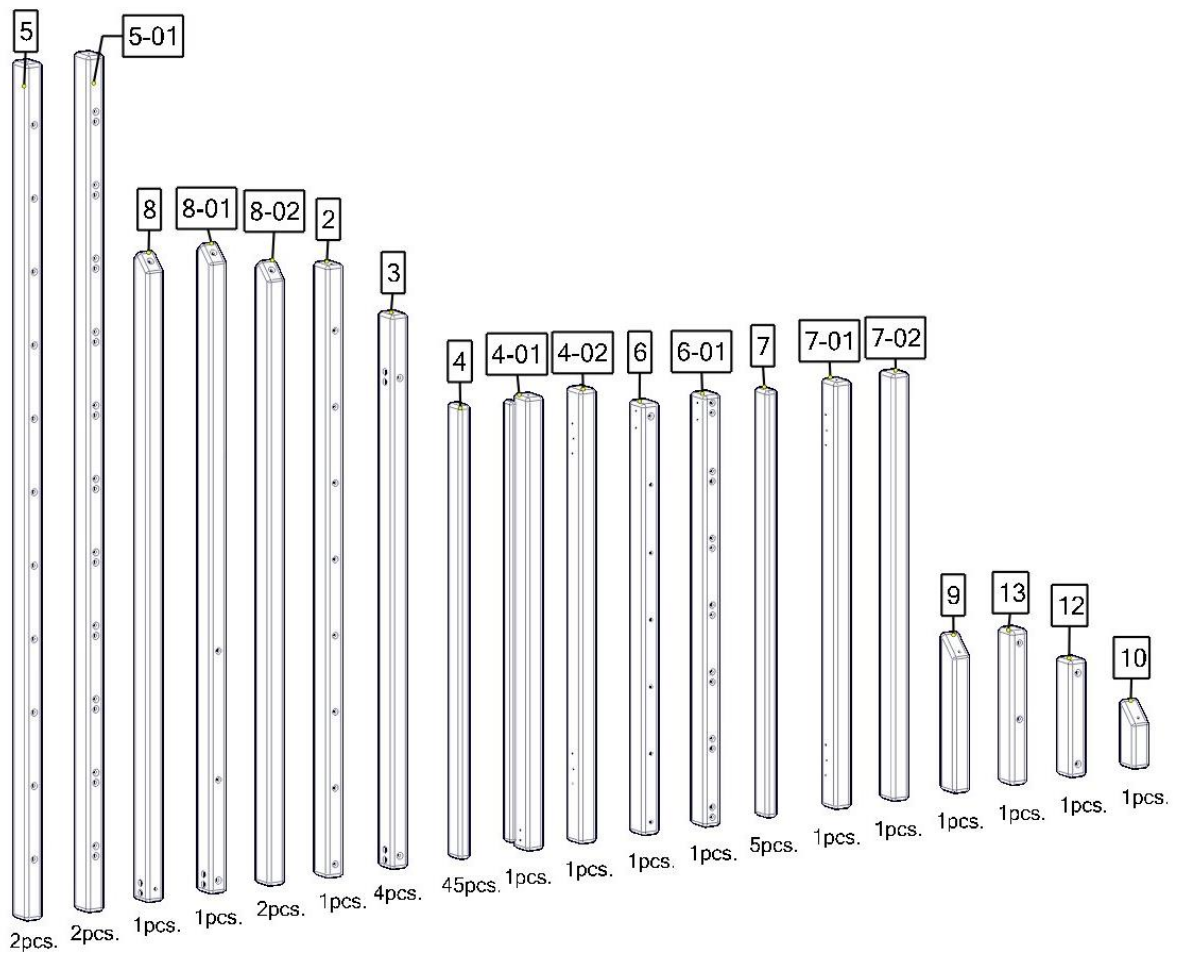

Total wooden parts: 77