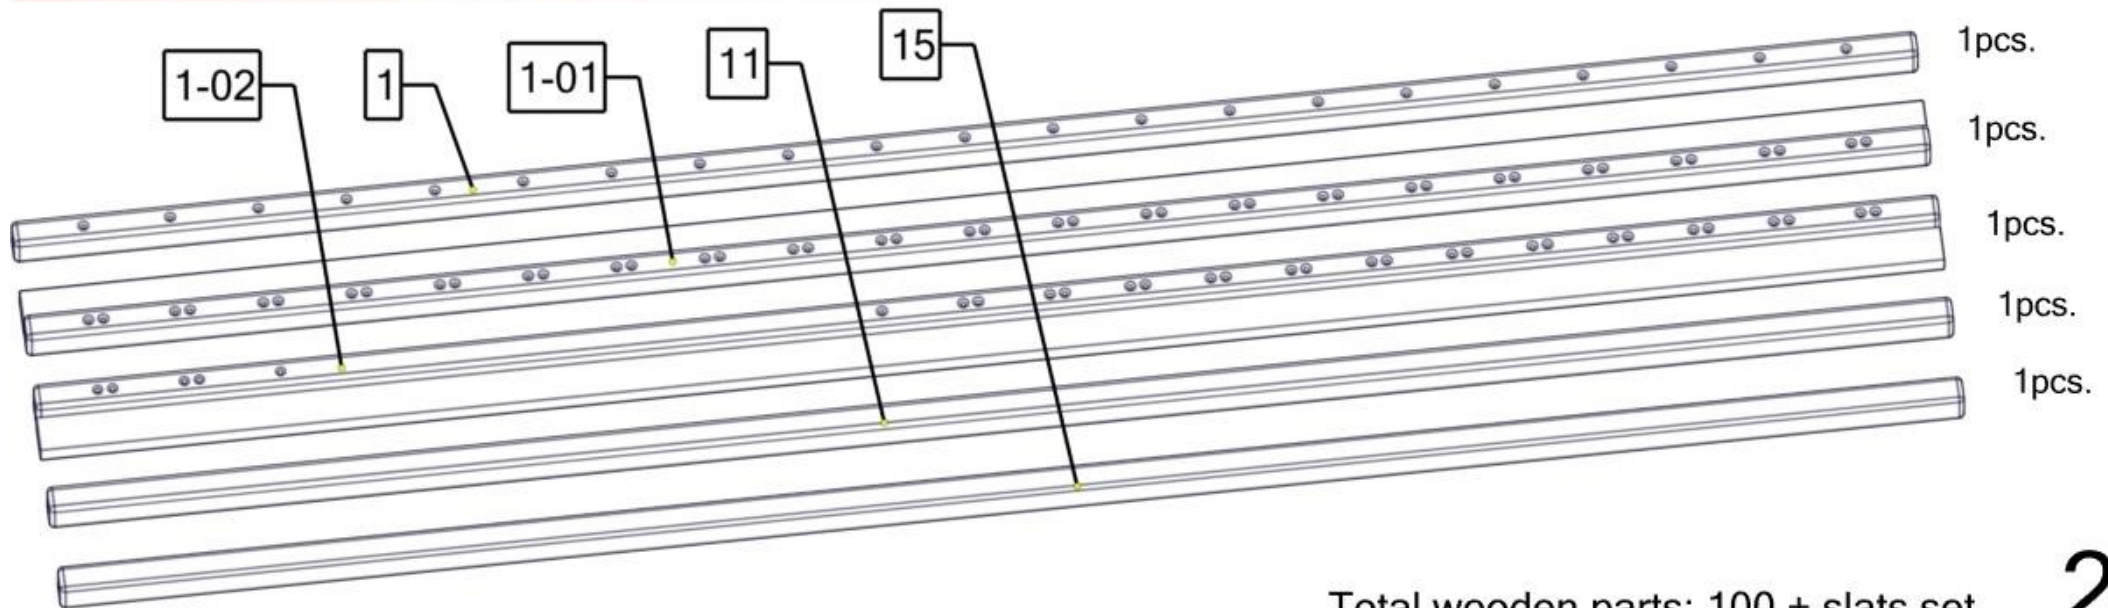

BusyWood Model 21 80x60 Slats

Customer Service E-mail:
support@busywood.com

Safety and Usage Information

- Watch Your Children during active play on the bed frame!
 - Meets The Safety Standards For Kids Furniture.
 - This Item Does Not Contain Any Dangerous Chemical Elements
 - Store in a dry place. Do not drop. Indoor use only.
- Our warranty does not cover replacement in the event of improper storage or use.
- Sold disassembled, assembly required. Tools included.
 - 2 years warranty.

Total wooden parts: 100 + slats set.

Assembling the base

Assembling the door

Roof and chimney assembly