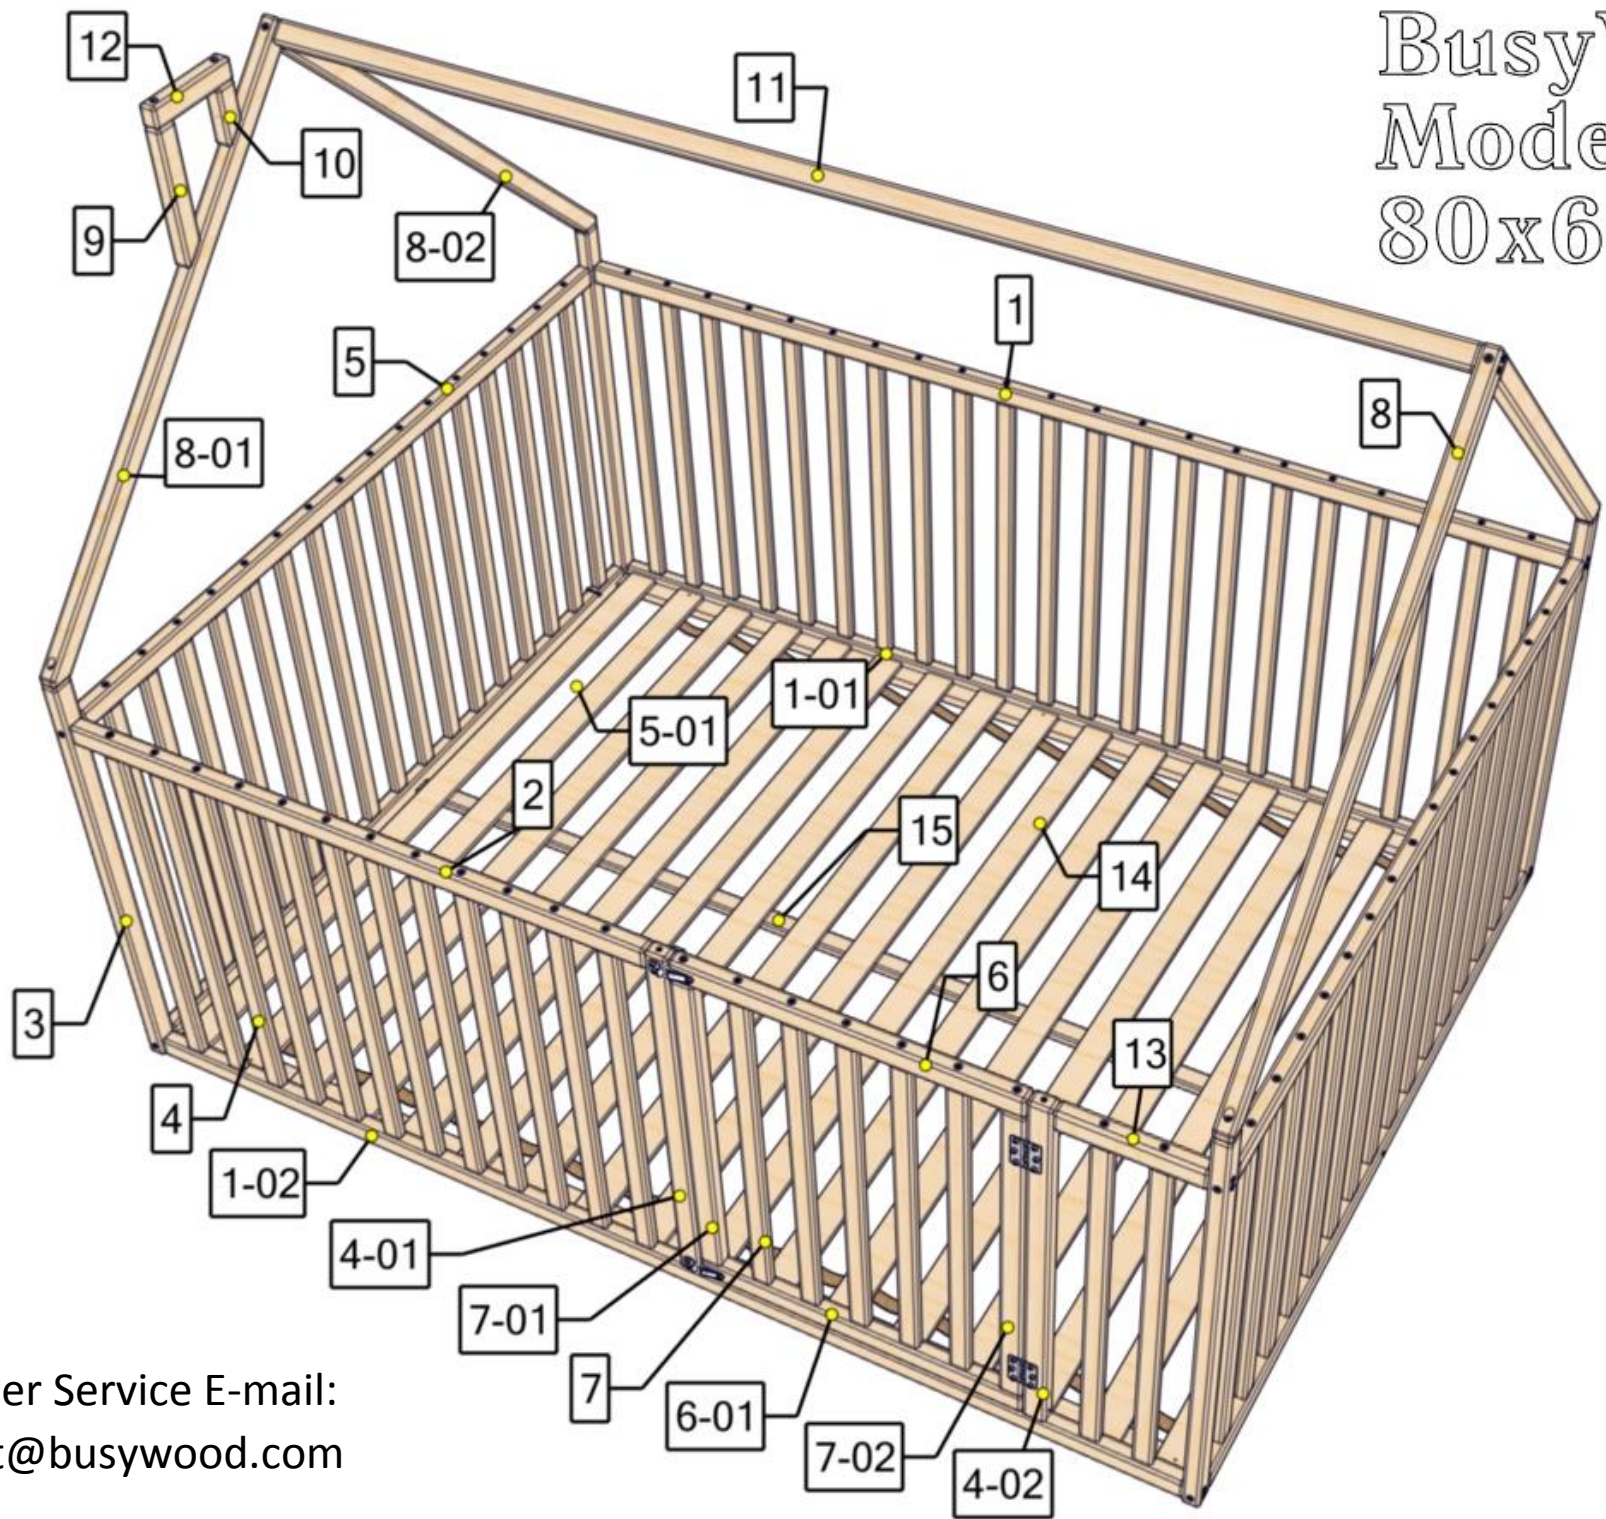

BusyWood Model 21 80x60 Slats

Customer Service E-mail:
support@busywood.com

Safety and Usage Information

- Watch Your Children during active play on the bed frame!
 - Meets The Safety Standards For Kids Furniture.
 - This Item Does Not Contain Any Dangerous Chemical Elements
 - Store in a dry place. Do not drop. Indoor use only.
- Our warranty does not cover replacement in the event of improper storage or use.
- Sold disassembled, assembly required. Tools included.
 - 2 years warranty.

Total wooden parts: 100 + slats set.

Assembling the base

Assembling the door

Roof and chimney assembly