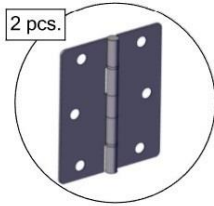

BusyWood Model 21 80x60 Slats

Customer Service E-mail:
support@busywood.com

Safety and Usage Information

- Watch Your Children during active play on the bed frame!
 - Meets The Safety Standards For Kids Furniture.
 - This Item Does Not Contain Any Dangerous Chemical Elements
 - Store in a dry place. Do not drop. Indoor use only.
- Our warranty does not cover replacement in the event of improper storage or use.
- Sold disassembled, assembly required. Tools included.
 - 2 years warranty.

Total wooden parts: 100 + slats set.

Assembling the base

Assembling the door

Roof and chimney assembly