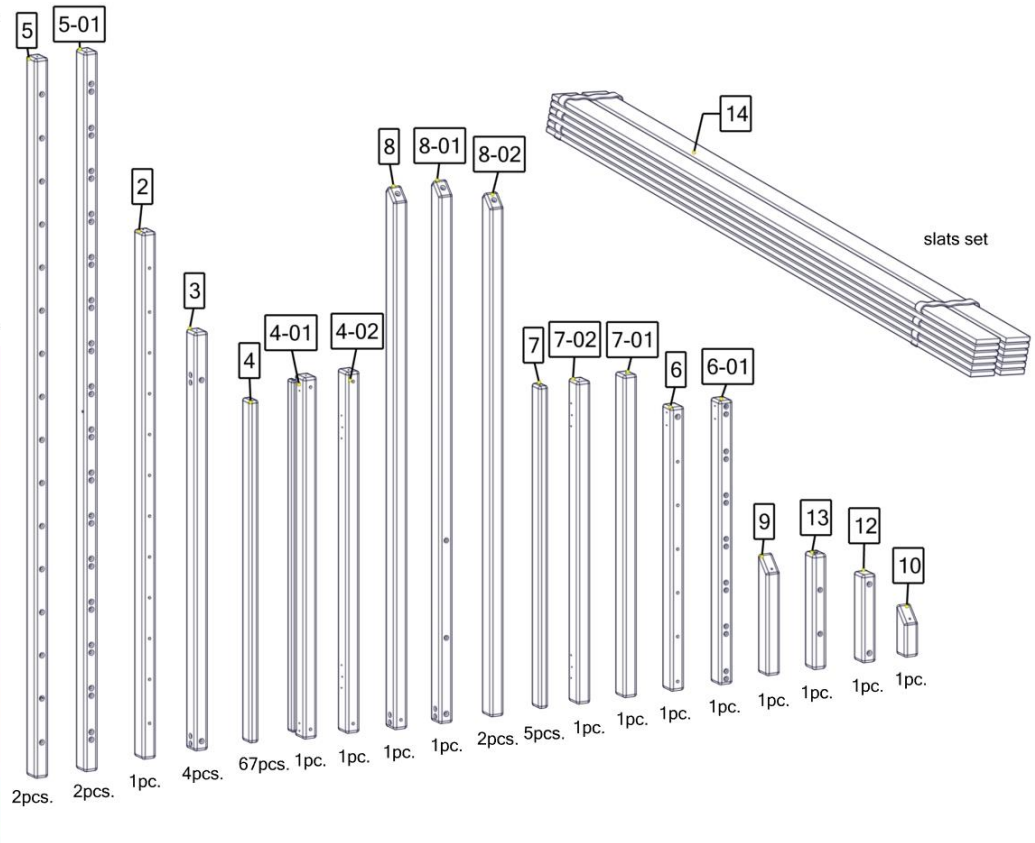

BusyWood Model 21 80x60 Slats

Customer Service E-mail:
support@busywood.com

Safety and Usage Information

- Watch Your Children during active play on the bed frame!
 - Meets The Safety Standards For Kids Furniture.
 - This Item Does Not Contain Any Dangerous Chemical Elements
 - Store in a dry place. Do not drop. Indoor use only.
- Our warranty does not cover replacement in the event of improper storage or use.
- Sold disassembled, assembly required. Tools included.
 - 2 years warranty.

Total wooden parts: 100 + slats set.

Assembling the base

Assembling the door

Roof and chimney assembly