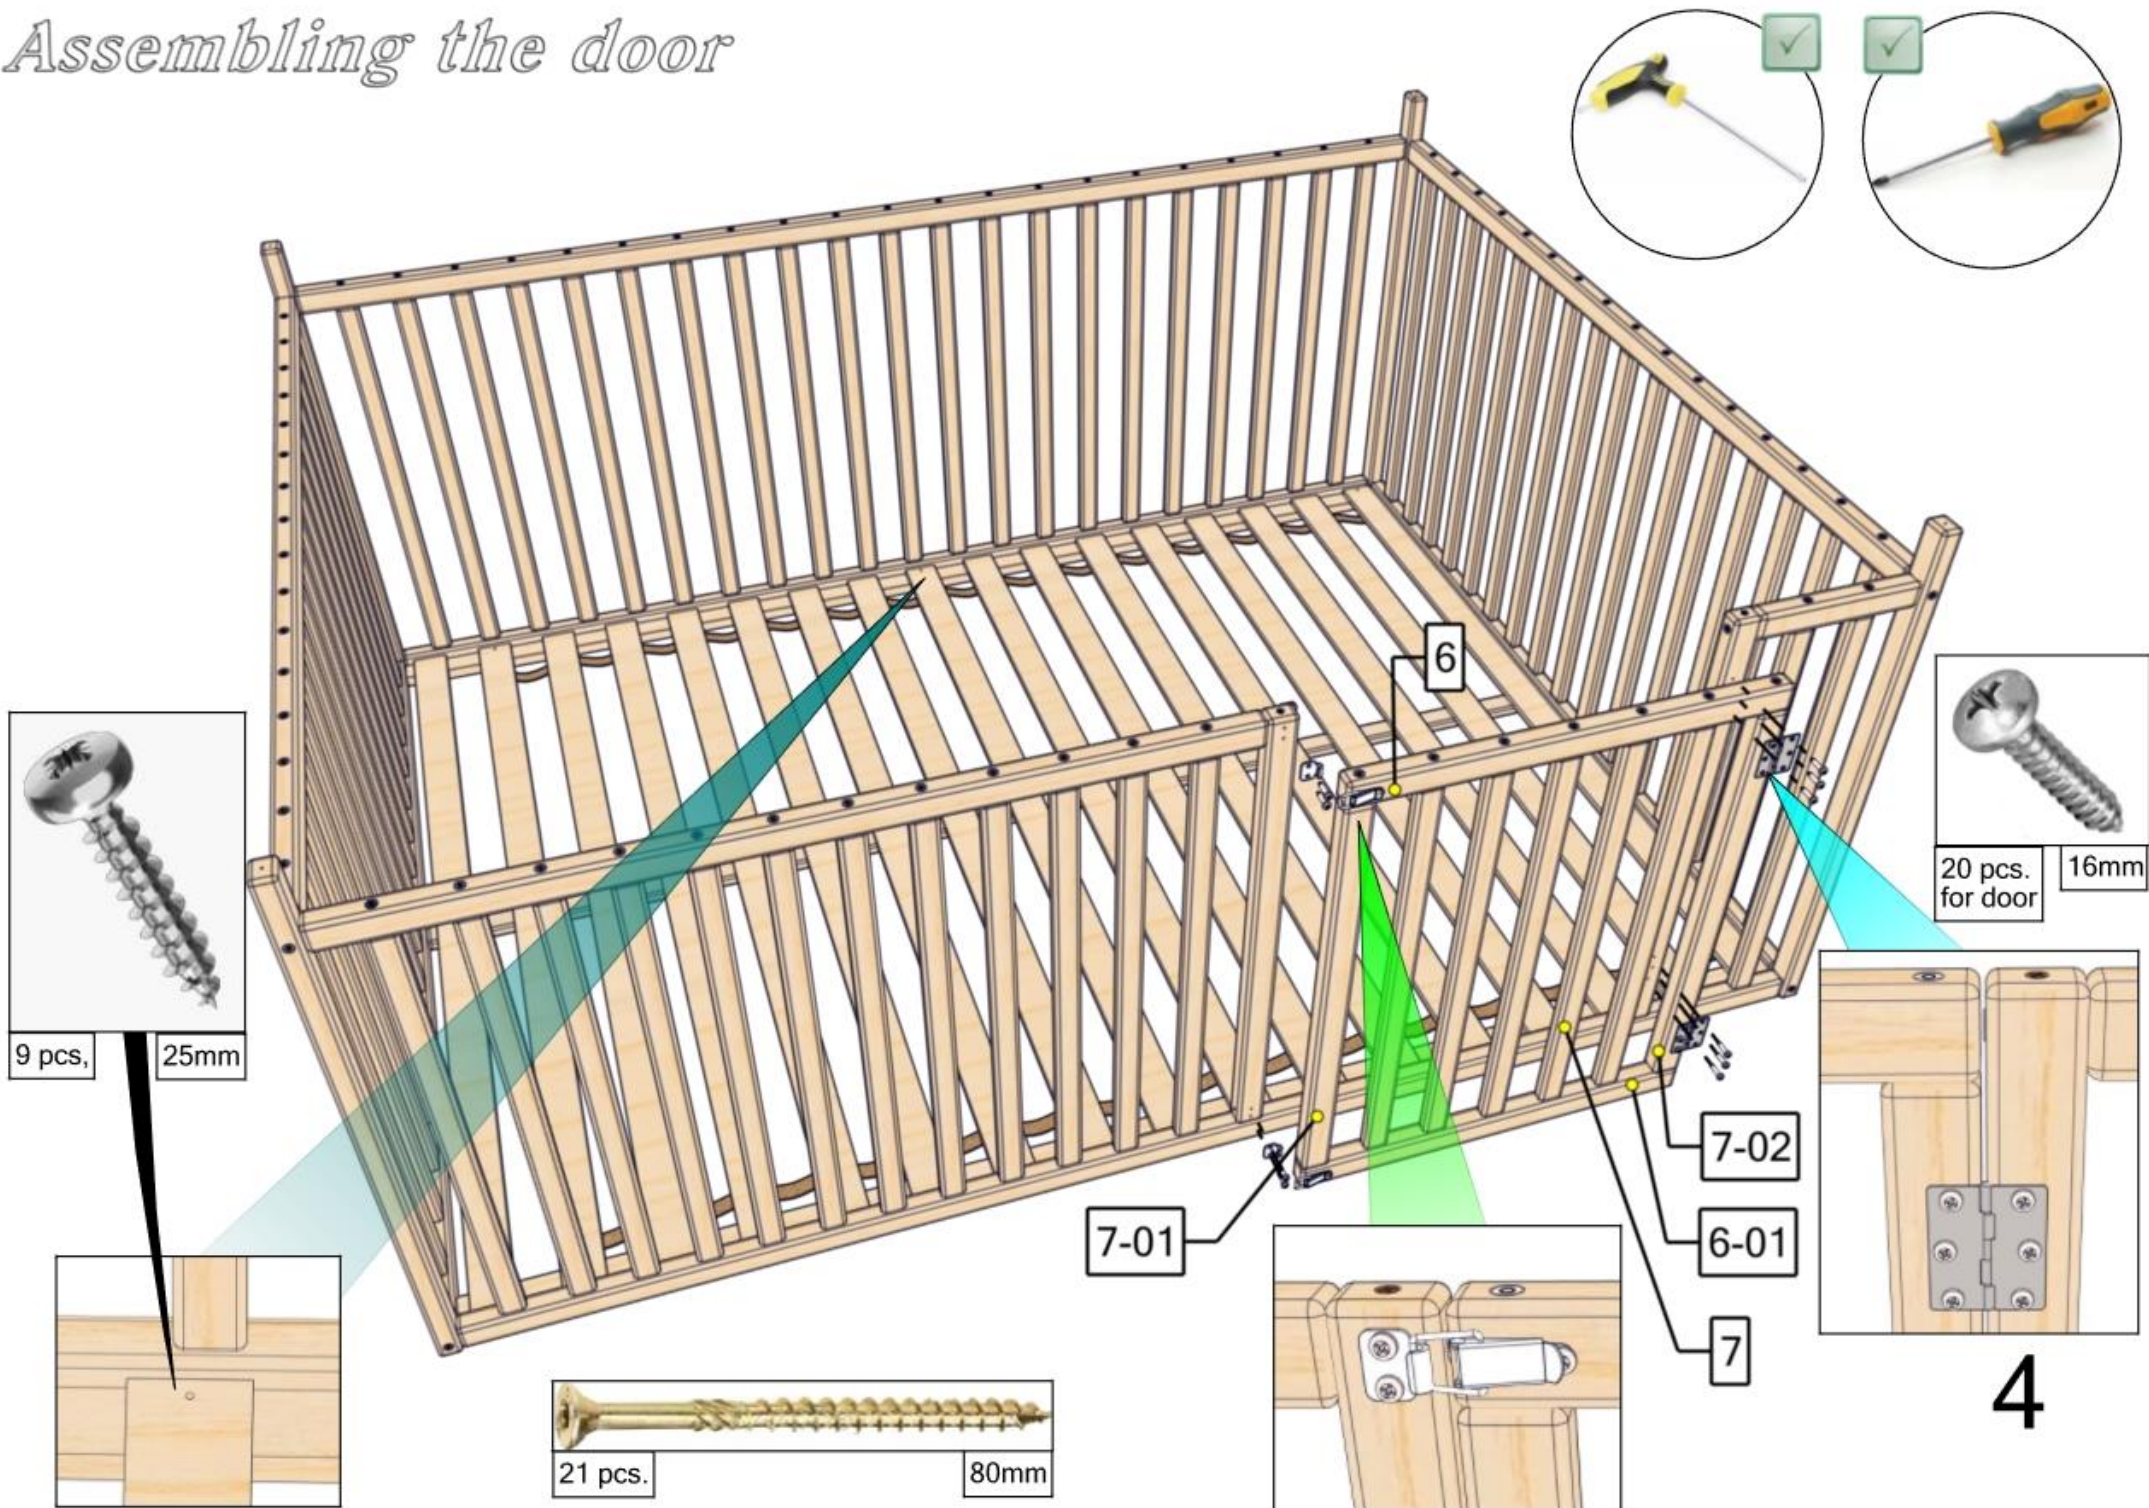

BusyWood Model 21 80x60 Slats

Customer Service E-mail:
support@busywood.com

Safety and Usage Information

- Watch Your Children during active play on the bed frame!
 - Meets The Safety Standards For Kids Furniture.
 - This Item Does Not Contain Any Dangerous Chemical Elements
 - Store in a dry place. Do not drop. Indoor use only.
- Our warranty does not cover replacement in the event of improper storage or use.
- Sold disassembled, assembly required. Tools included.
 - 2 years warranty.

Total wooden parts: 100 + slats set.

Assembling the base

Assembling the door

Roof and chimney assembly