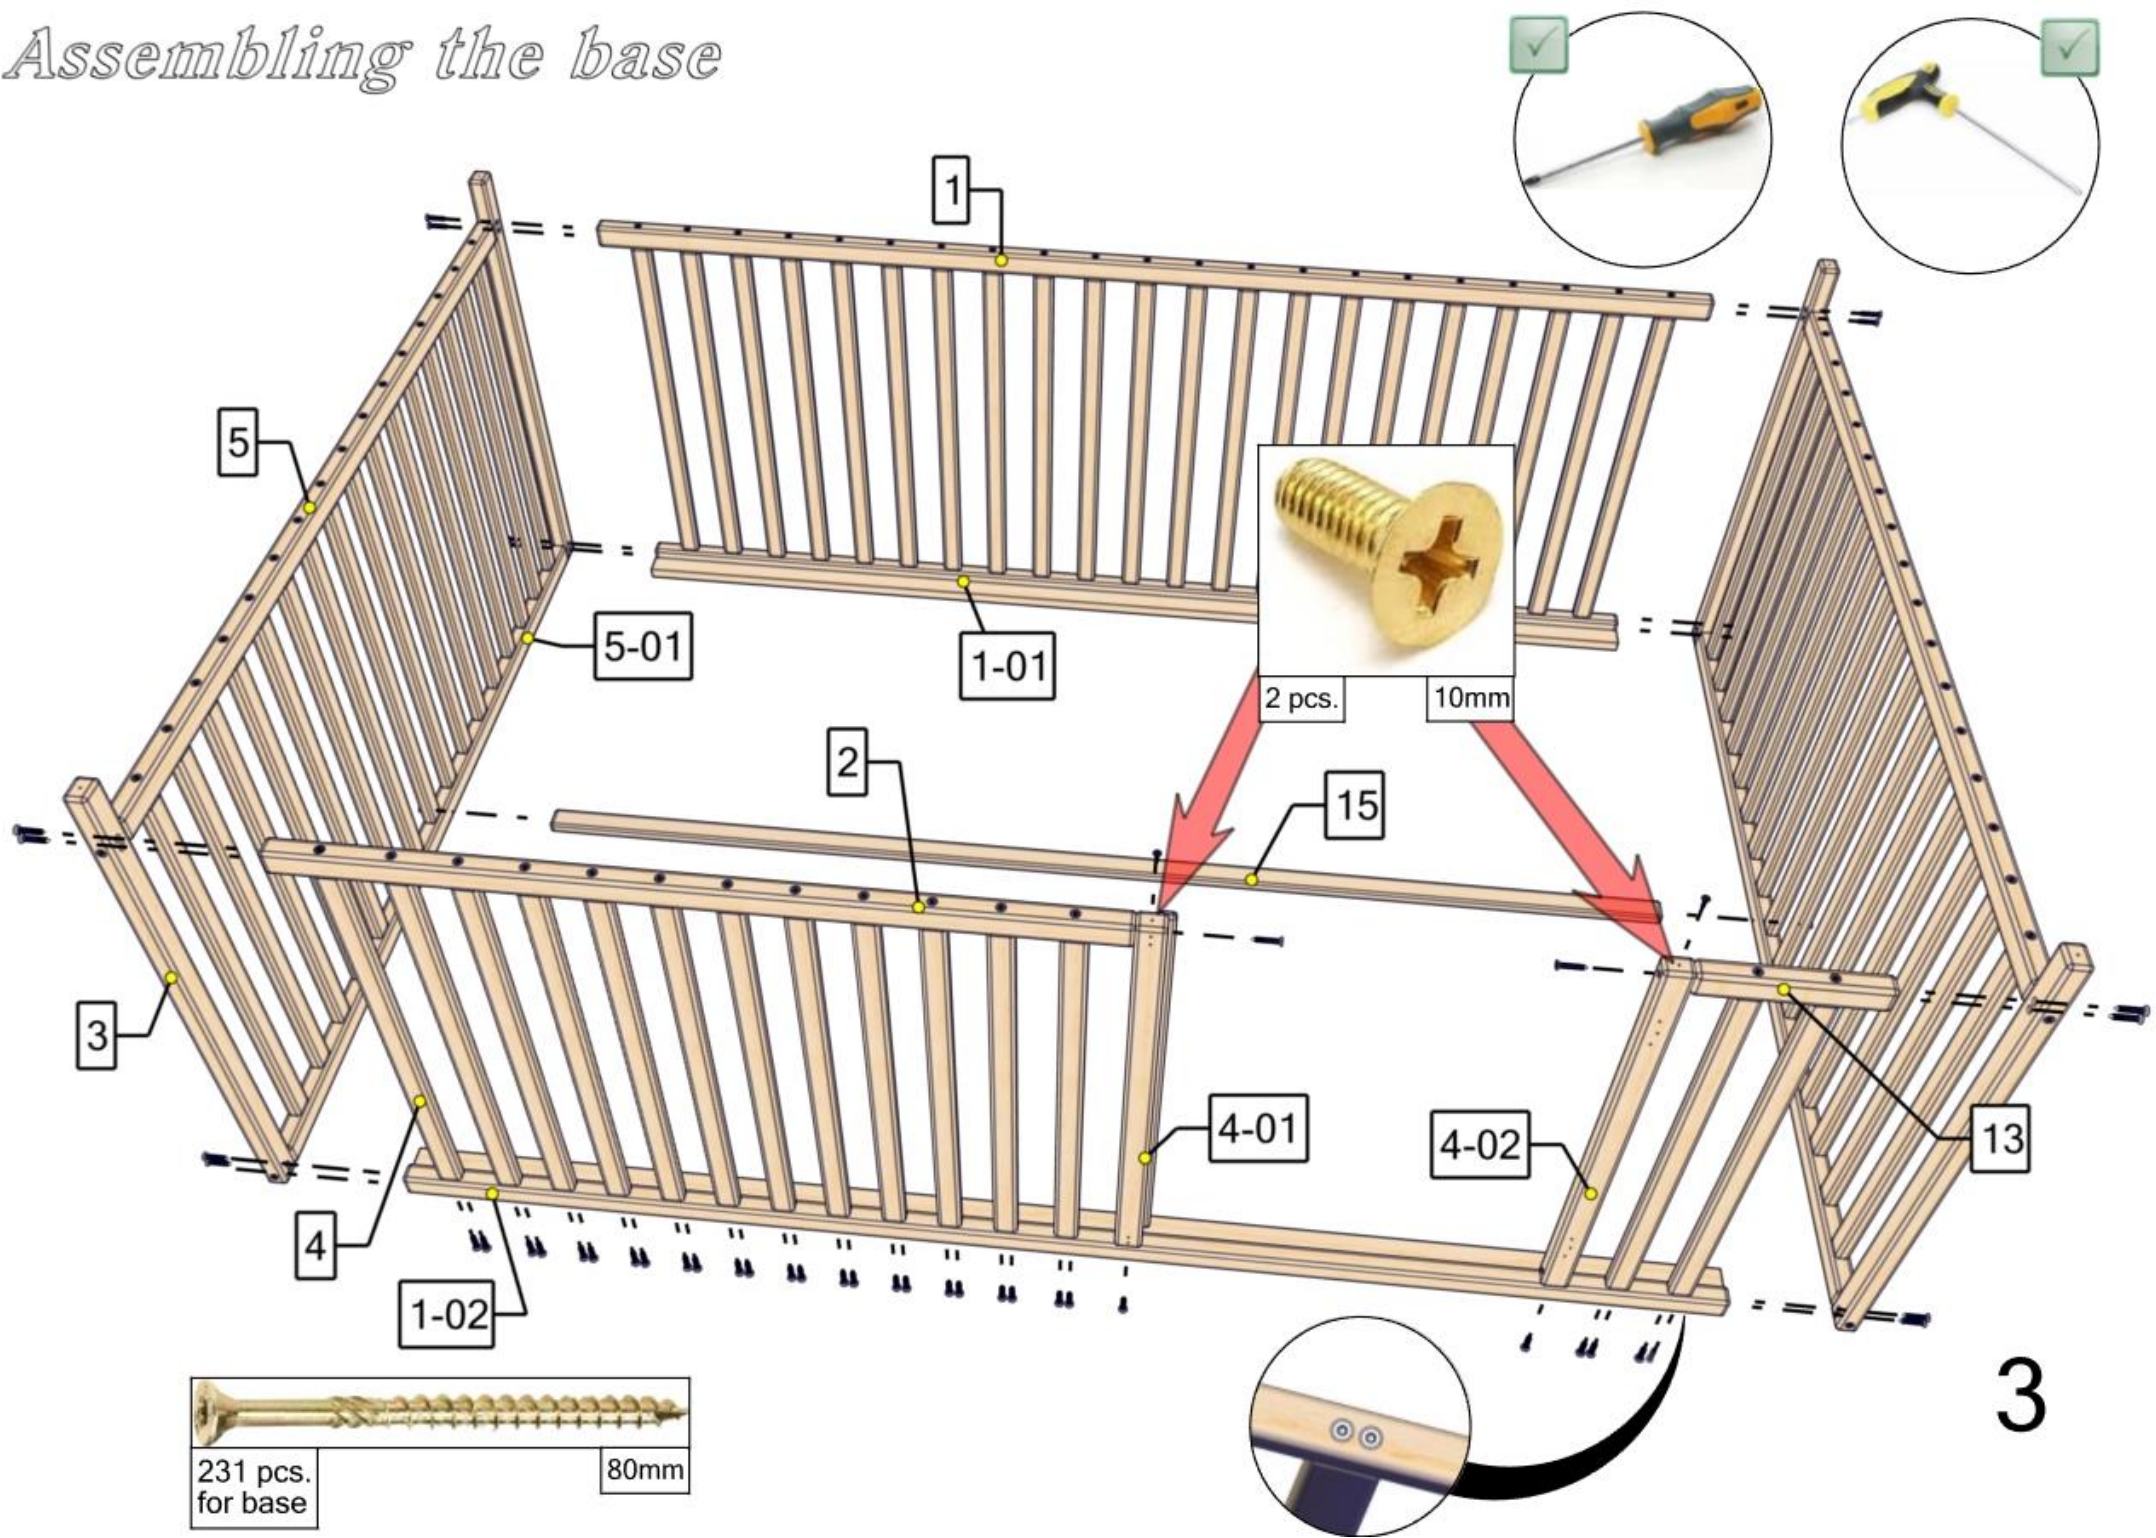

BusyWood Model 21 80x60 Slats

Customer Service E-mail:
support@busywood.com

Safety and Usage Information

- Watch Your Children during active play on the bed frame!
 - Meets The Safety Standards For Kids Furniture.
 - This Item Does Not Contain Any Dangerous Chemical Elements
 - Store in a dry place. Do not drop. Indoor use only.
- Our warranty does not cover replacement in the event of improper storage or use.
- Sold disassembled, assembly required. Tools included.
 - 2 years warranty.

Total wooden parts: 100 + slats set.

Assembling the base

Assembling the door

Roof and chimney assembly