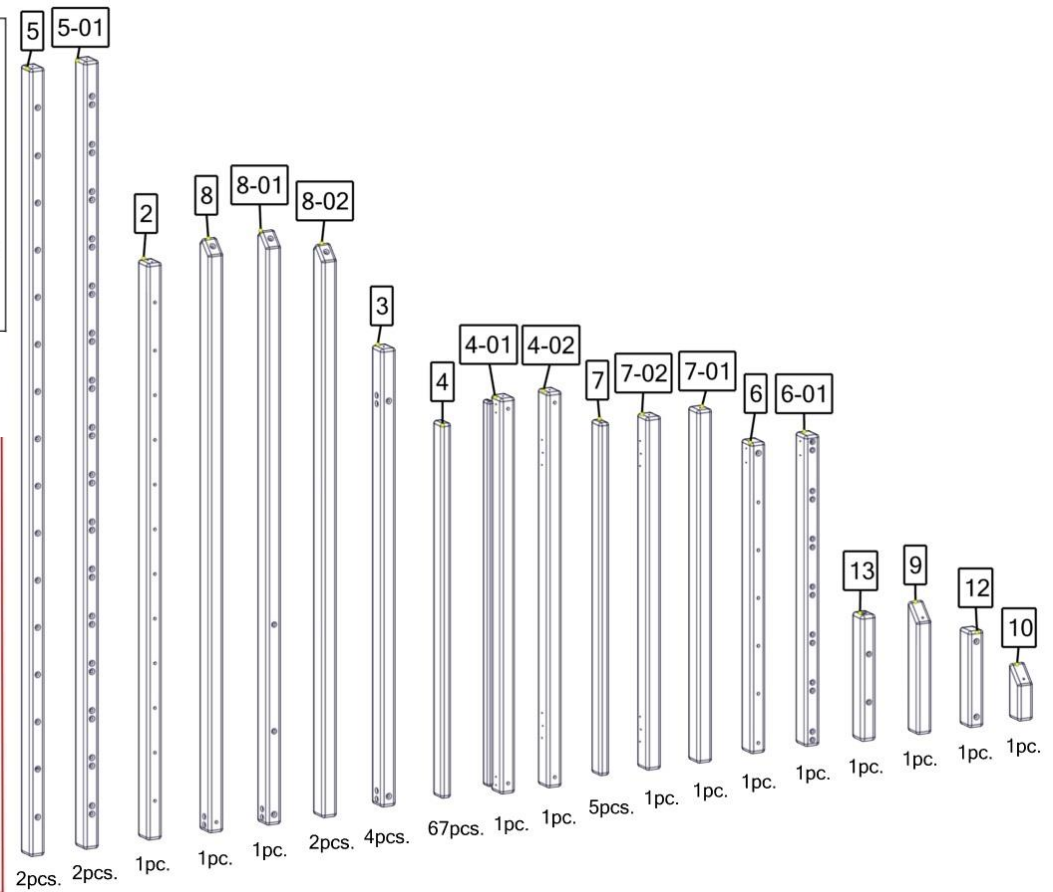

# BusyWood Model 21 80x60

Customer Service E-mail:  
[support@busywood.com](mailto:support@busywood.com)

Total wooden parts: 99