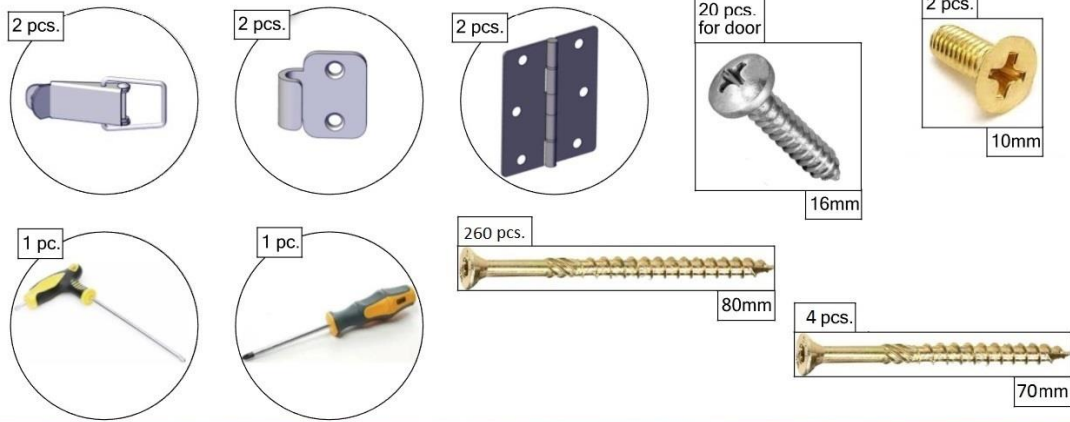

## Safety and Usage Information

- Watch Your Children during active play on the bed frame!
  - Meets The Safety Standards For Kids Furniture.
  - This Item Does Not Contain Any Dangerous Chemical Elements
  - Store in a dry place. Do not drop. Indoor use only.
- Our warranty does not cover replacement in the event of improper storage or use.
- Sold disassembled, assembly required. Tools included.
  - 2 years warranty.

Total wooden parts: 99