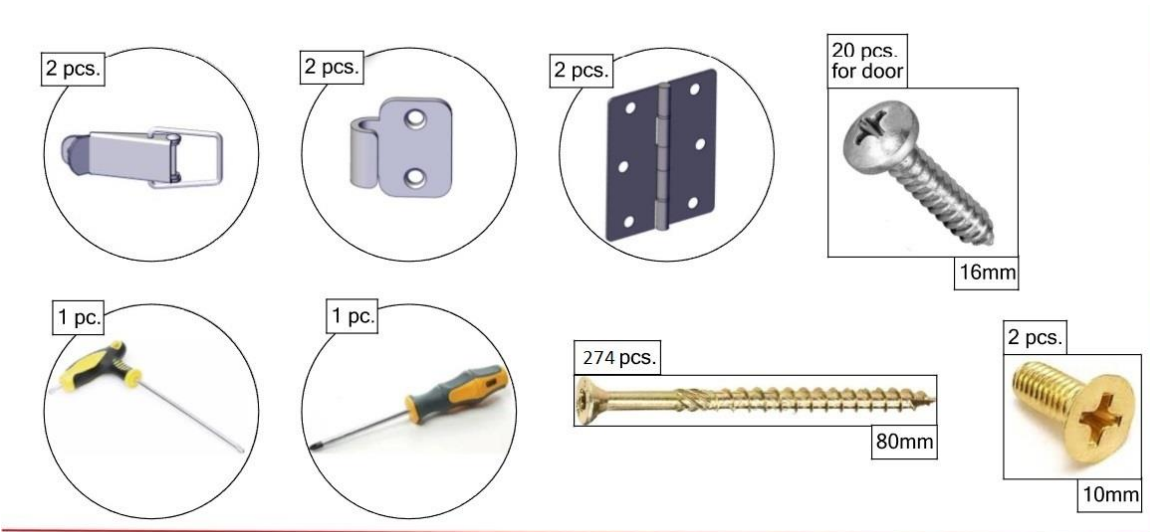

# BusyWood Model 20/6-03 80x76

Customer Service E-mail:  
[support@busywood.com](mailto:support@busywood.com)

## Safety and Usage Information

- Watch Your Children during active play on the bed frame!
  - Meets The Safety Standards For Kids Furniture.
  - This Item Does Not Contain Any Dangerous Chemical Elements
  - Store in a dry place. Do not drop. Indoor use only.
- Our warranty does not cover replacement in the event of improper storage or use.
- Sold disassembled, assembly required. Tools included.
  - 2 years warranty.

Total wooden parts: 103