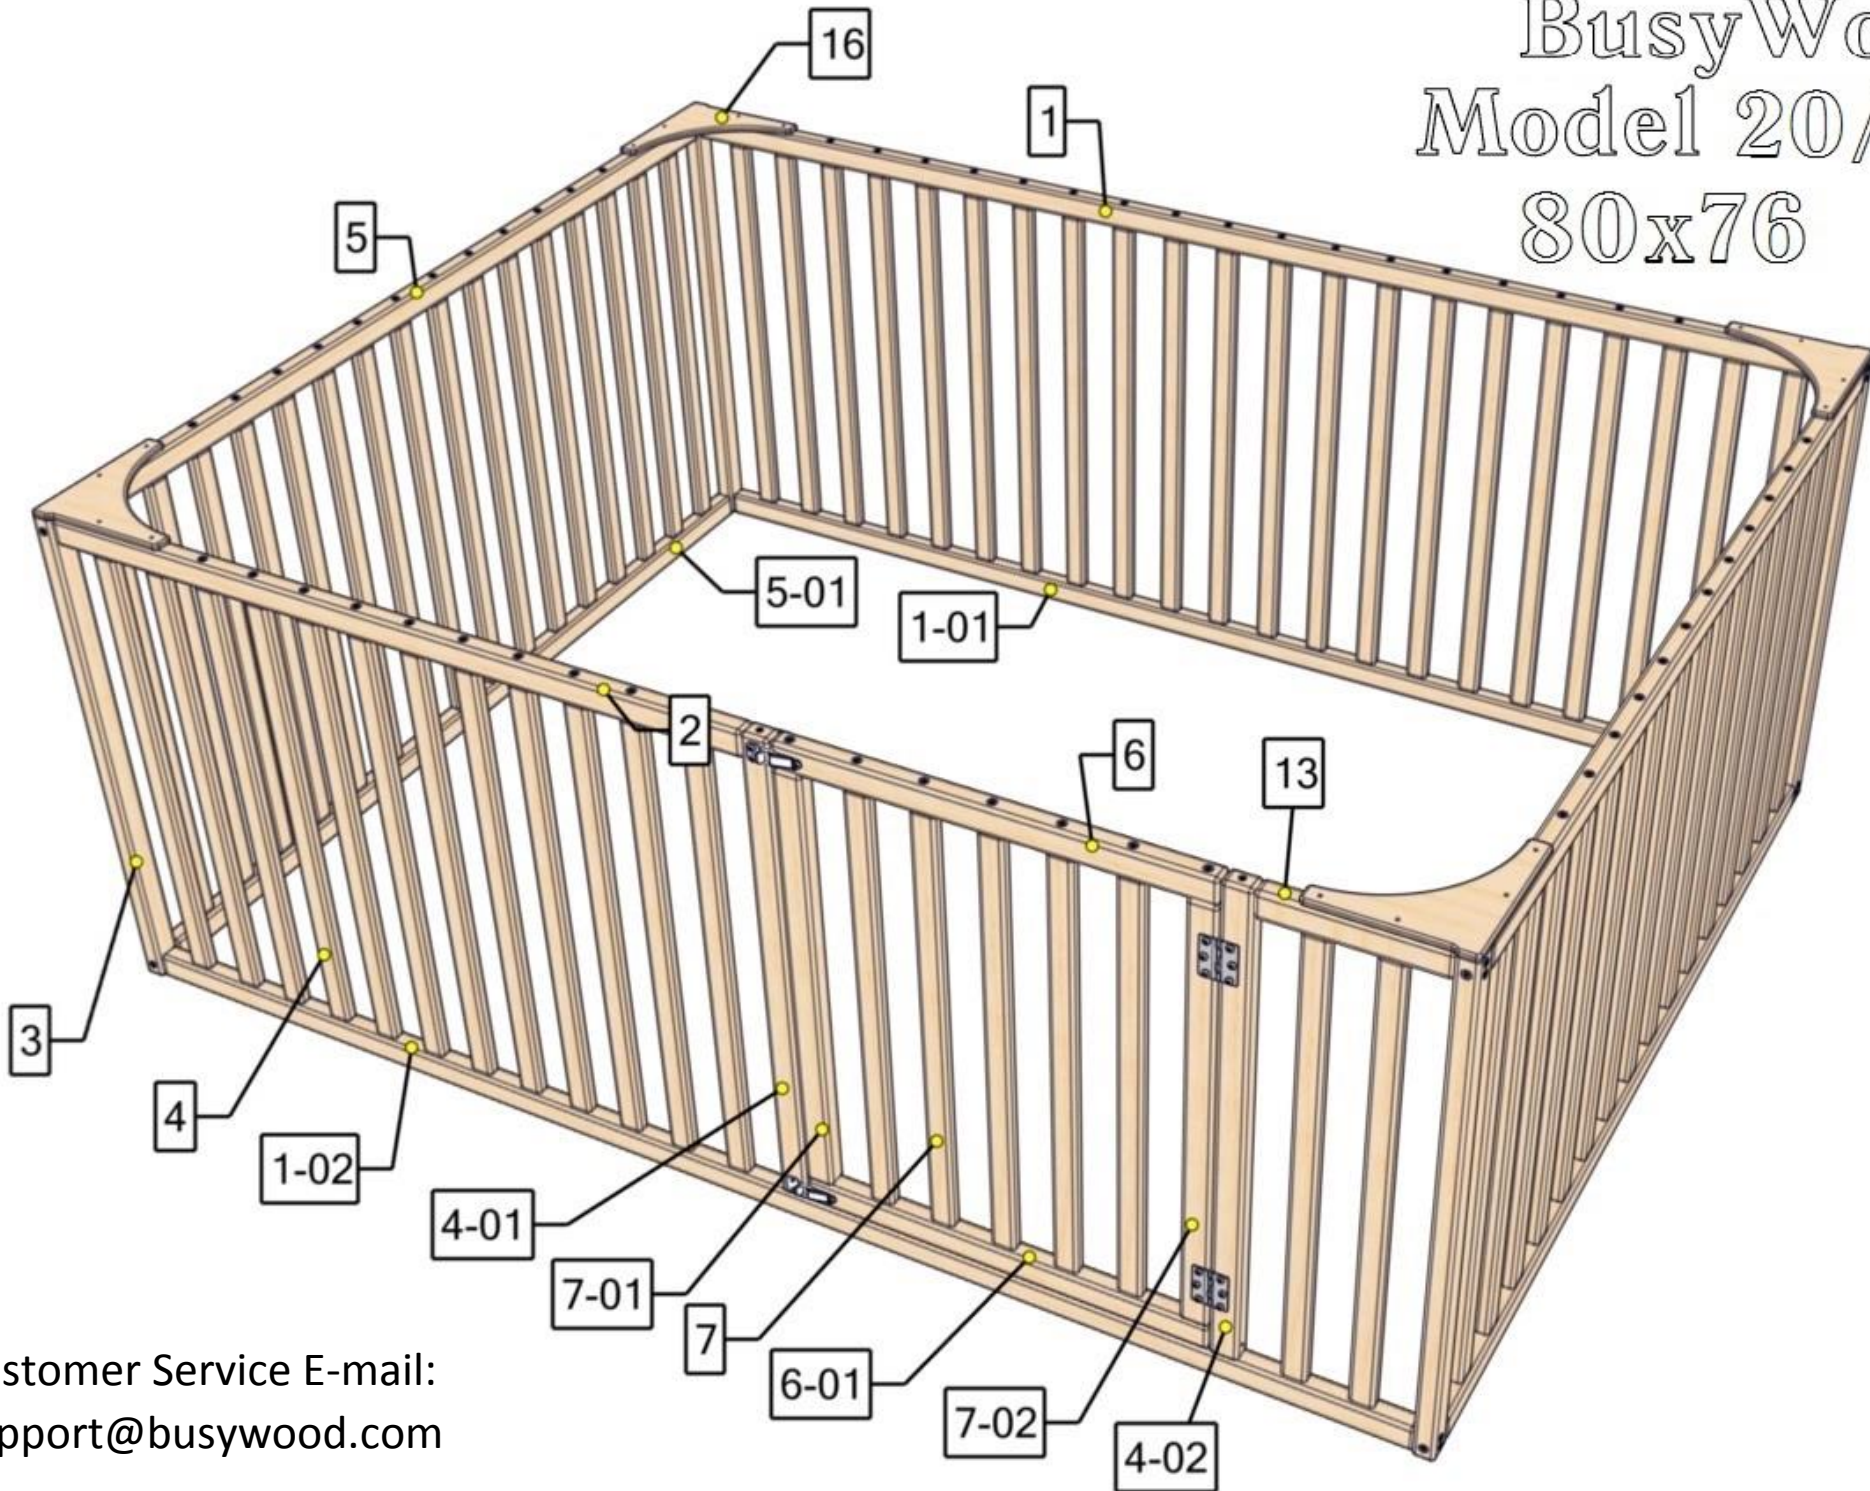

# BusyWood Model 20/6-03 80x76

Customer Service E-mail:  
[support@busywood.com](mailto:support@busywood.com)

## Safety and Usage Information

- Watch Your Children during active play on the bed frame!
  - Meets The Safety Standards For Kids Furniture.
  - This Item Does Not Contain Any Dangerous Chemical Elements
  - Store in a dry place. Do not drop. Indoor use only.
- Our warranty does not cover replacement in the event of improper storage or use.
- Sold disassembled, assembly required. Tools included.
  - 2 years warranty.

Total wooden parts: 103