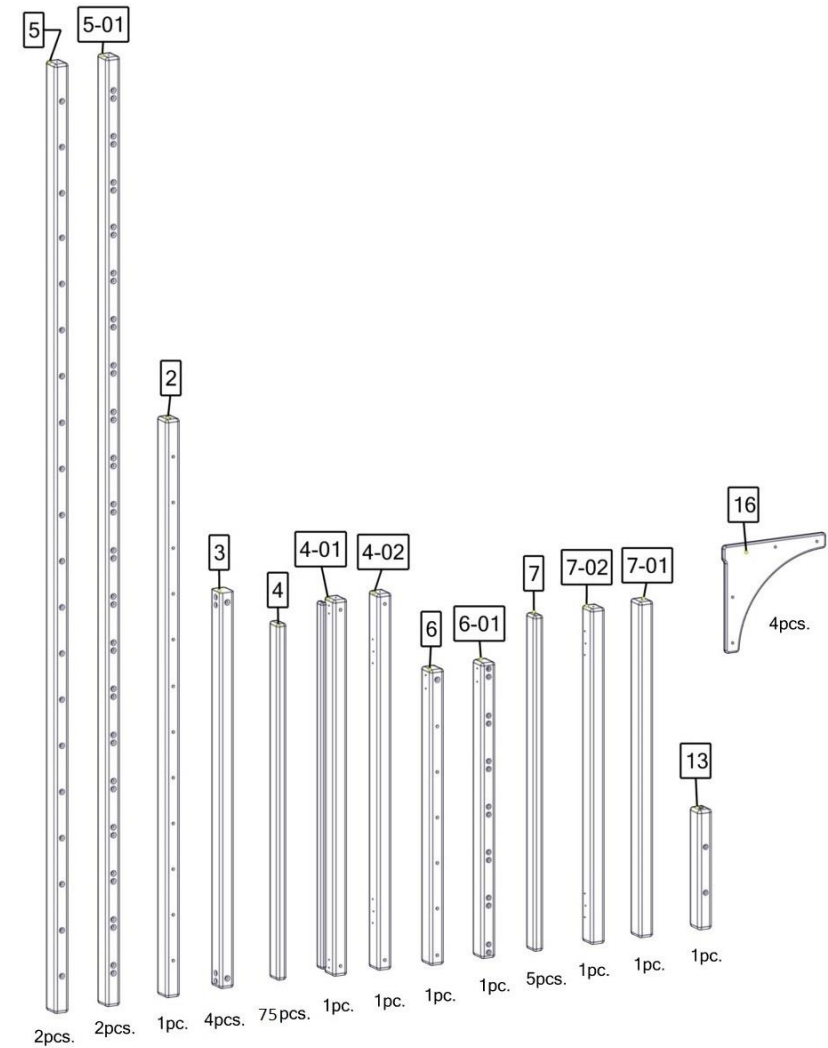

# BusyWood Model 20/6-03 80x76

Customer Service E-mail:  
[support@busywood.com](mailto:support@busywood.com)

## Safety and Usage Information

- Watch Your Children during active play on the bed frame!
  - Meets The Safety Standards For Kids Furniture.
  - This Item Does Not Contain Any Dangerous Chemical Elements
  - Store in a dry place. Do not drop. Indoor use only.
- Our warranty does not cover replacement in the event of improper storage or use.
- Sold disassembled, assembly required. Tools included.
  - 2 years warranty.

Total wooden parts: 103