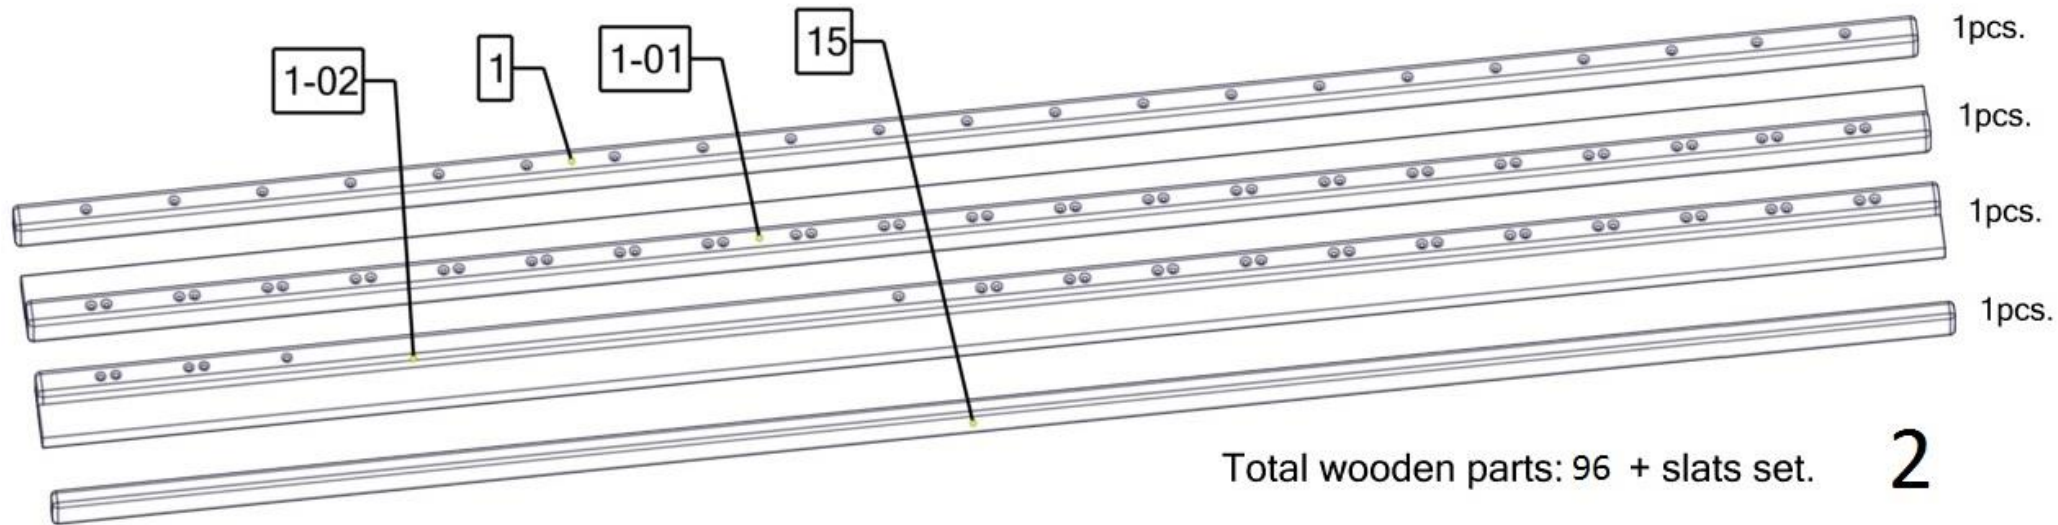

BusyWood Model 20/6-03 80x60 Slats

Customer Service E-mail:
support@busywood.com

Safety and Usage Information

- Watch Your Children during active play on the bed frame!
 - Meets The Safety Standards For Kids Furniture.
 - This Item Does Not Contain Any Dangerous Chemical Elements
 - Store in a dry place. Do not drop. Indoor use only.
- Our warranty does not cover replacement in the event of improper storage or use.
- Sold disassembled, assembly required. Tools included.
 - 2 years warranty.