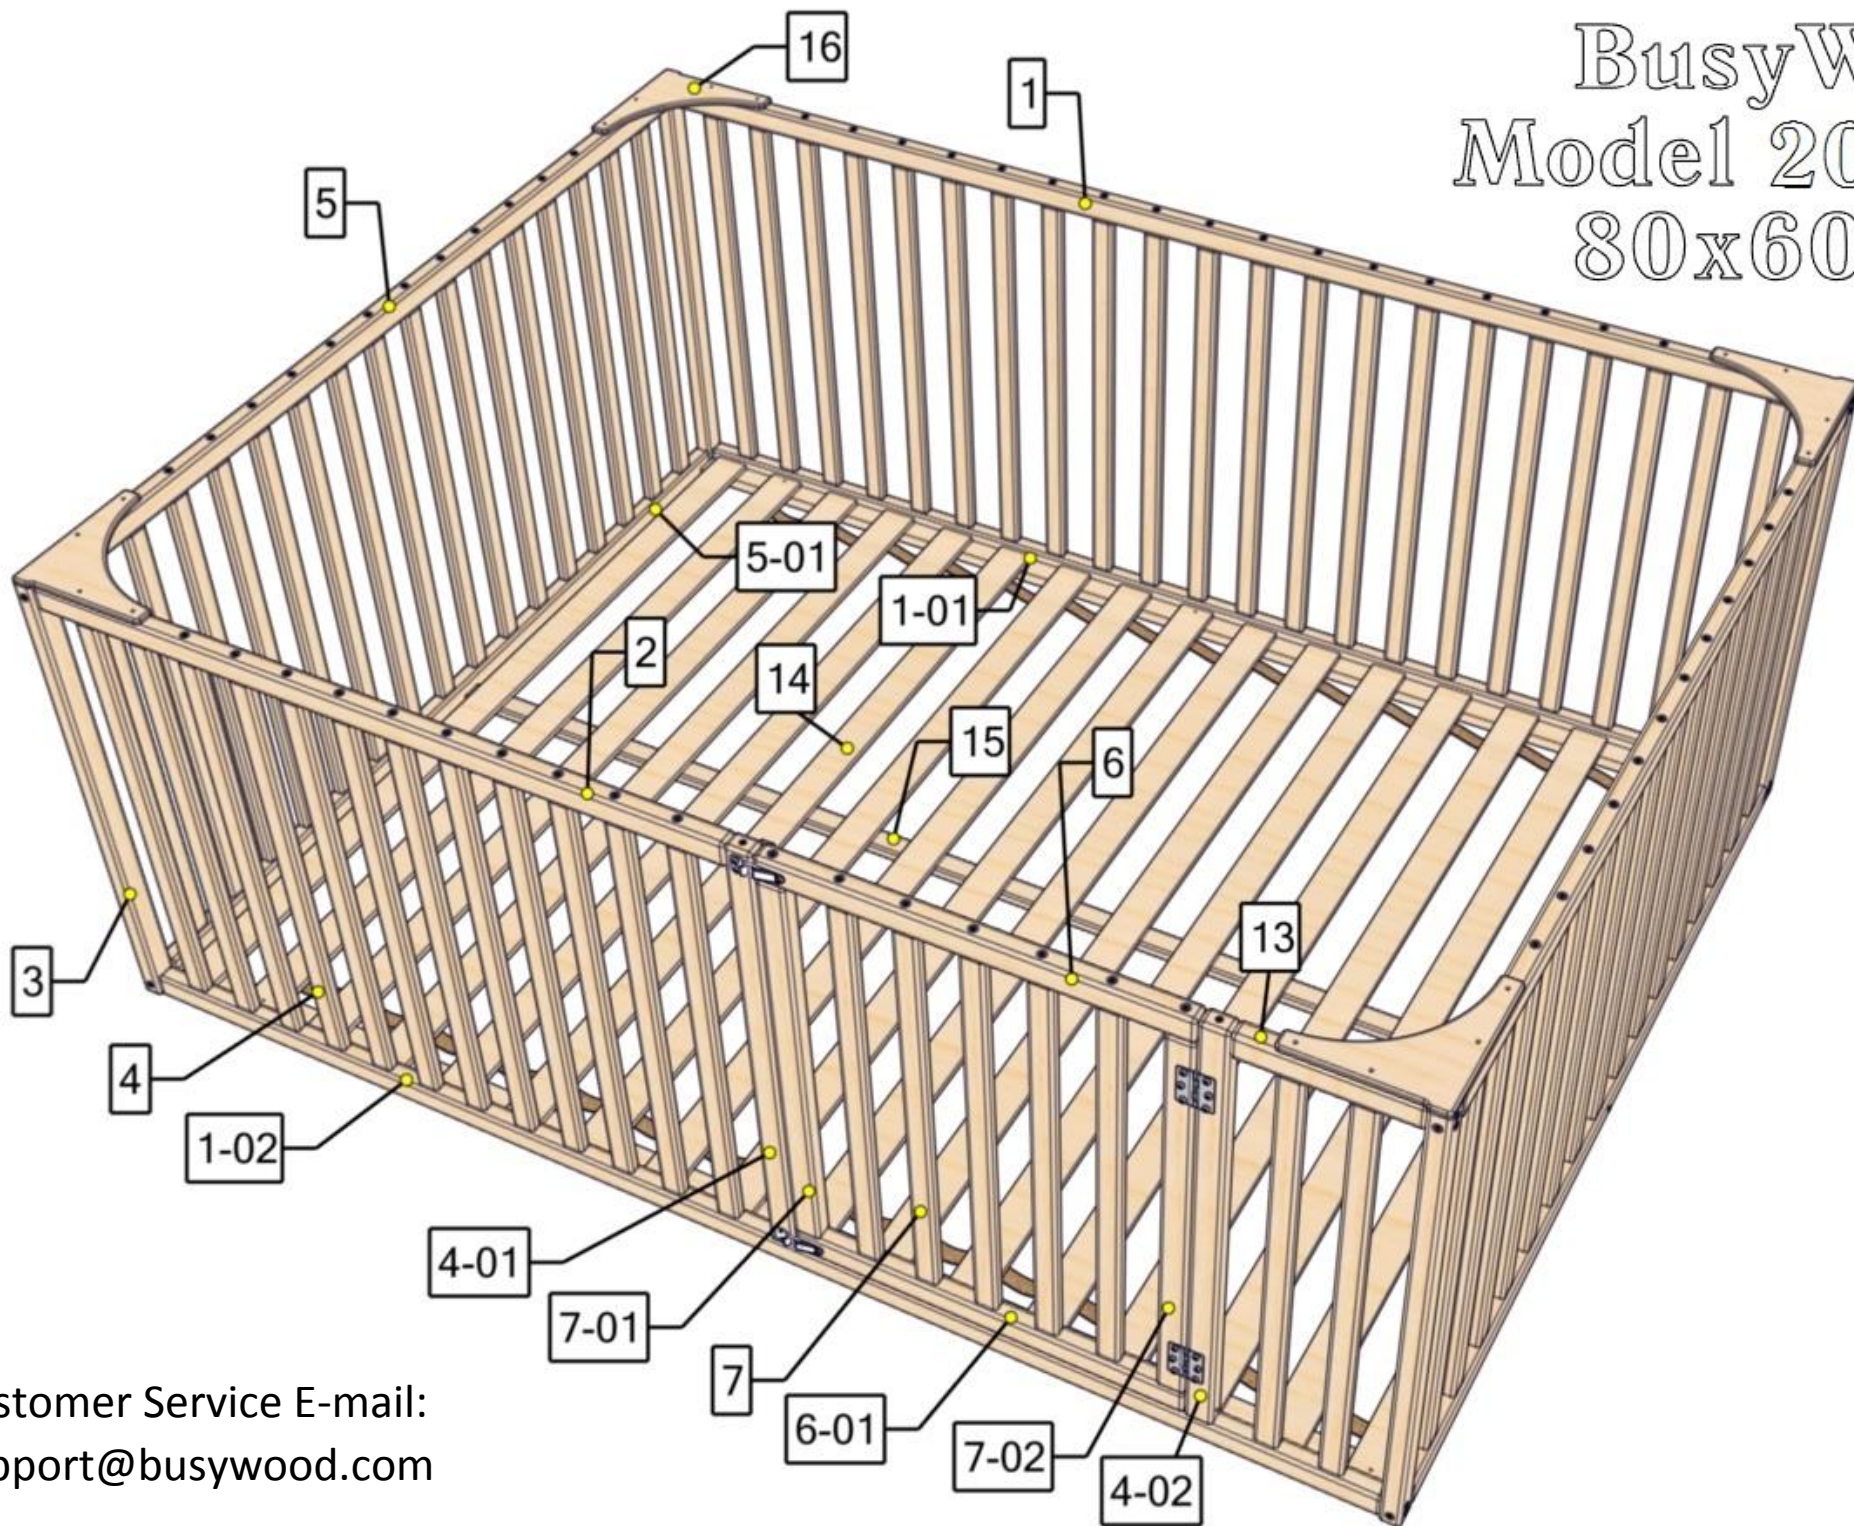

BusyWood Model 20/6-03 80x60 Slats

Customer Service E-mail:
support@busywood.com

Safety and Usage Information

- Watch Your Children during active play on the bed frame!
 - Meets The Safety Standards For Kids Furniture.
 - This Item Does Not Contain Any Dangerous Chemical Elements
 - Store in a dry place. Do not drop. Indoor use only.
- Our warranty does not cover replacement in the event of improper storage or use.
- Sold disassembled, assembly required. Tools included.
 - 2 years warranty.

Assembling the base

Assembling the door