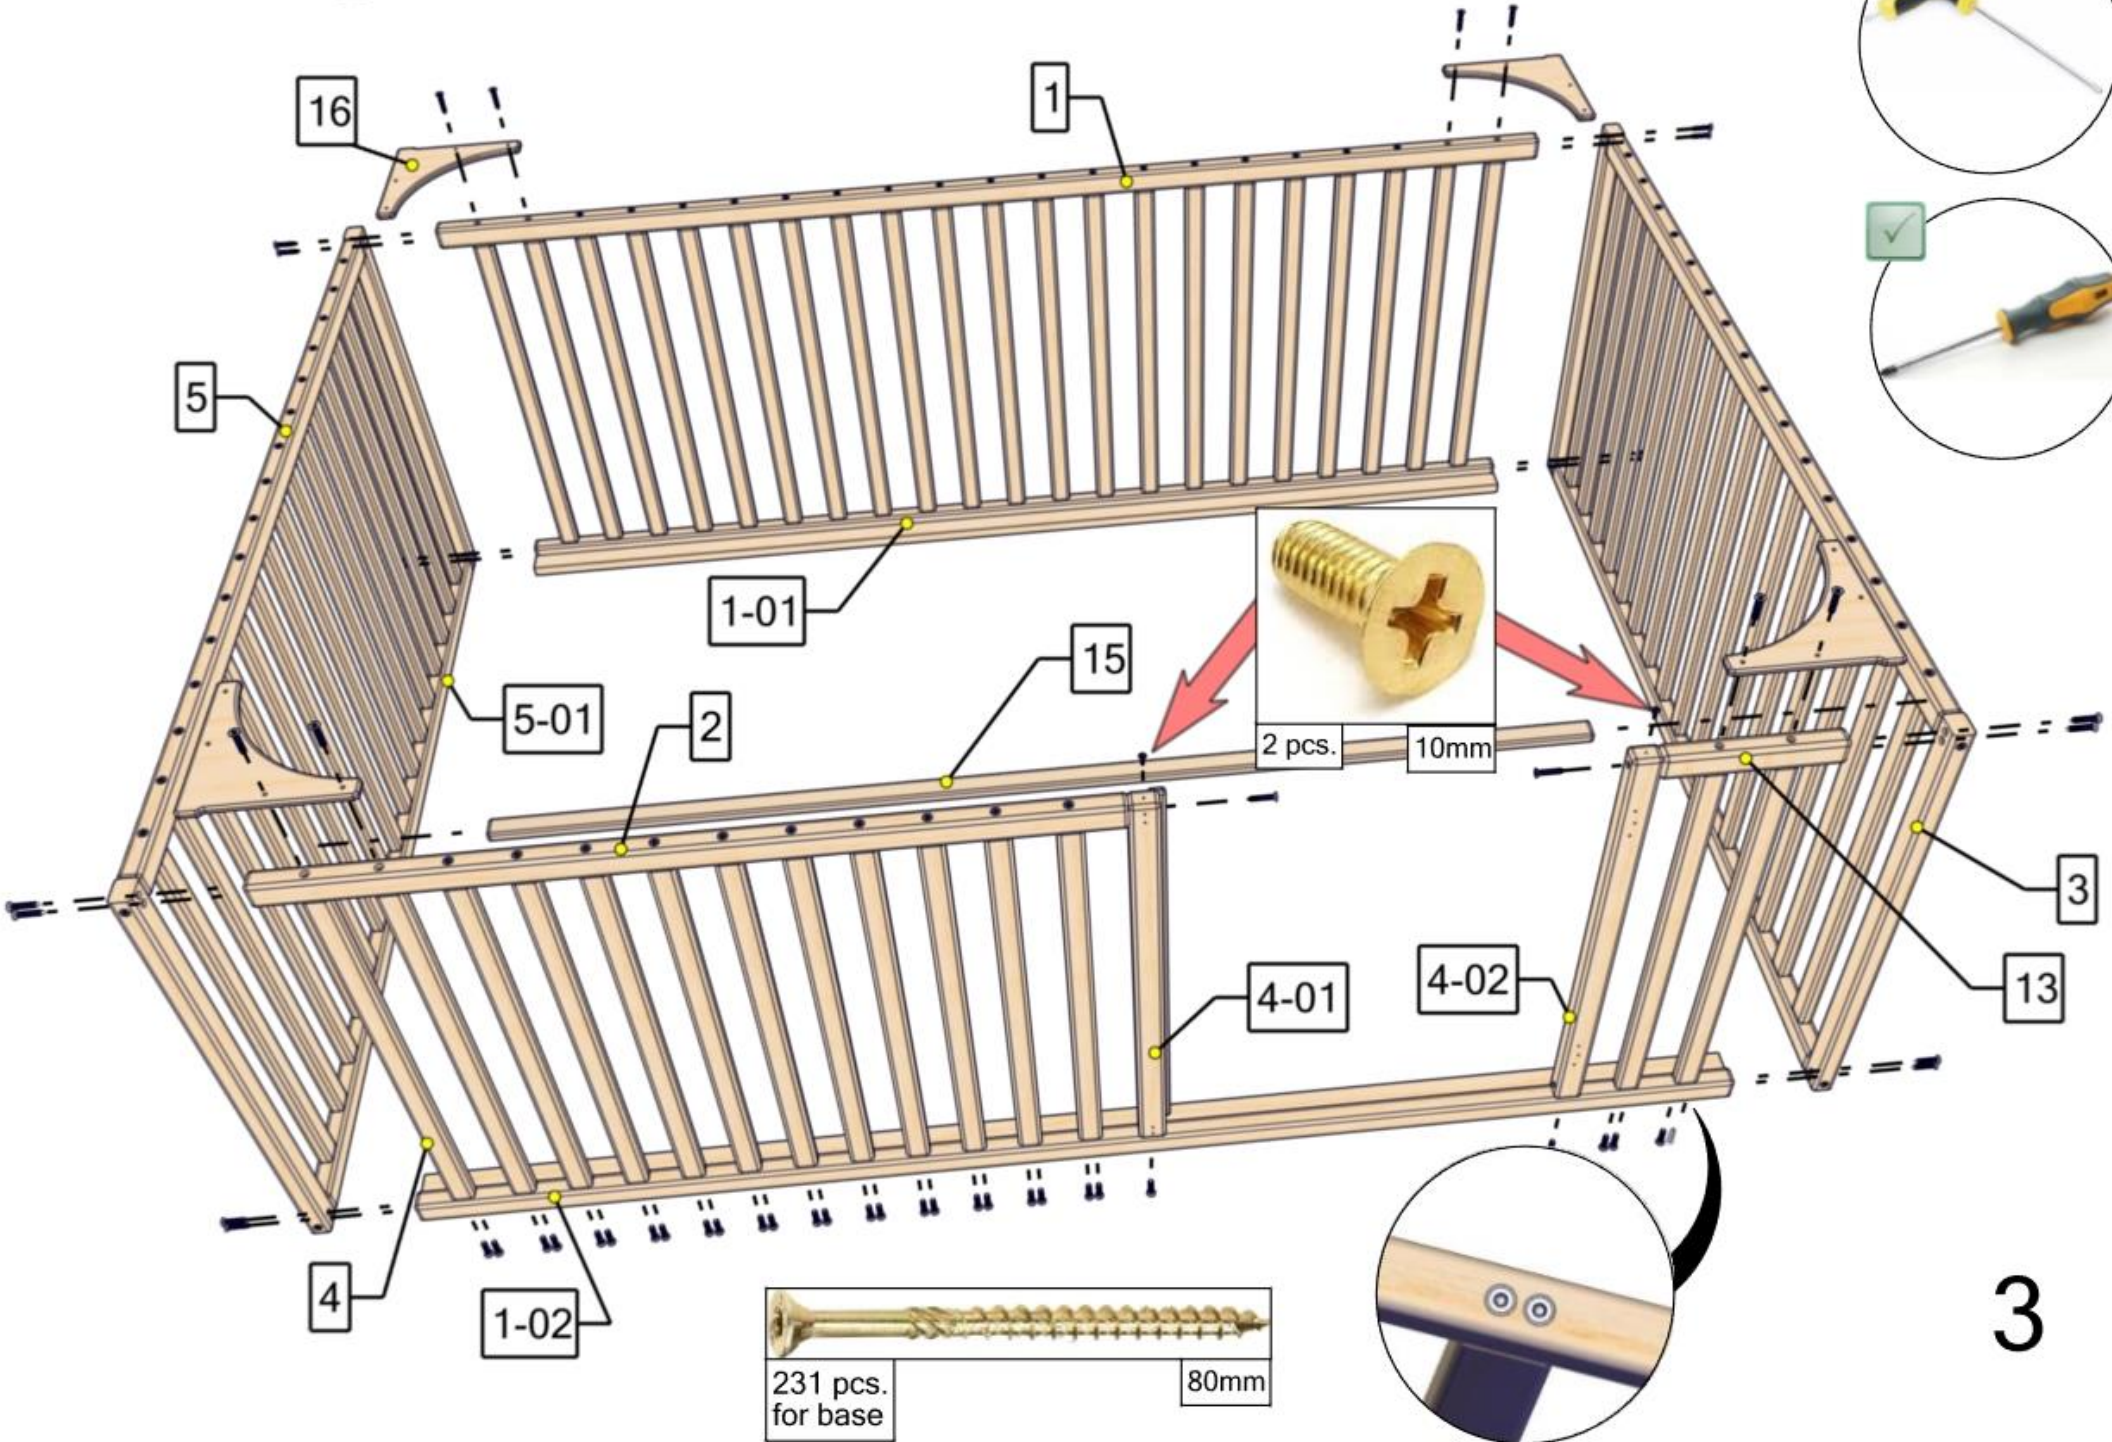

BusyWood Model 20/6-03 80x60 Slats

Customer Service E-mail:
support@busywood.com

Safety and Usage Information

- Watch Your Children during active play on the bed frame!
 - Meets The Safety Standards For Kids Furniture.
 - This Item Does Not Contain Any Dangerous Chemical Elements
 - Store in a dry place. Do not drop. Indoor use only.
- Our warranty does not cover replacement in the event of improper storage or use.
- Sold disassembled, assembly required. Tools included.
 - 2 years warranty.

Assembling the base

Assembling the door