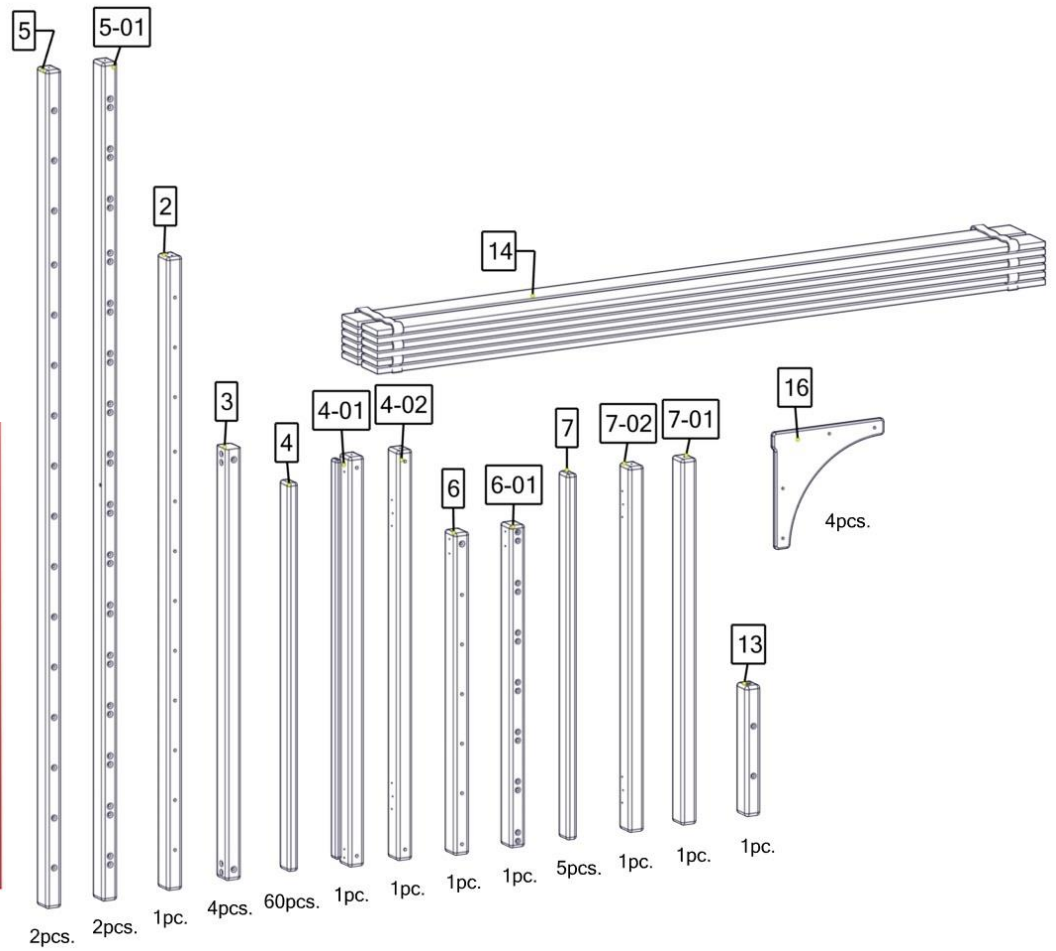

BusyWood Model 20/6-03 80x60 Slats

Customer Service E-mail:
support@busywood.com

Safety and Usage Information

- Watch Your Children during active play on the bed frame!
 - Meets The Safety Standards For Kids Furniture.
 - This Item Does Not Contain Any Dangerous Chemical Elements
 - Store in a dry place. Do not drop. Indoor use only.
- Our warranty does not cover replacement in the event of improper storage or use.
- Sold disassembled, assembly required. Tools included.
 - 2 years warranty.

Assembling the base

Assembling the door