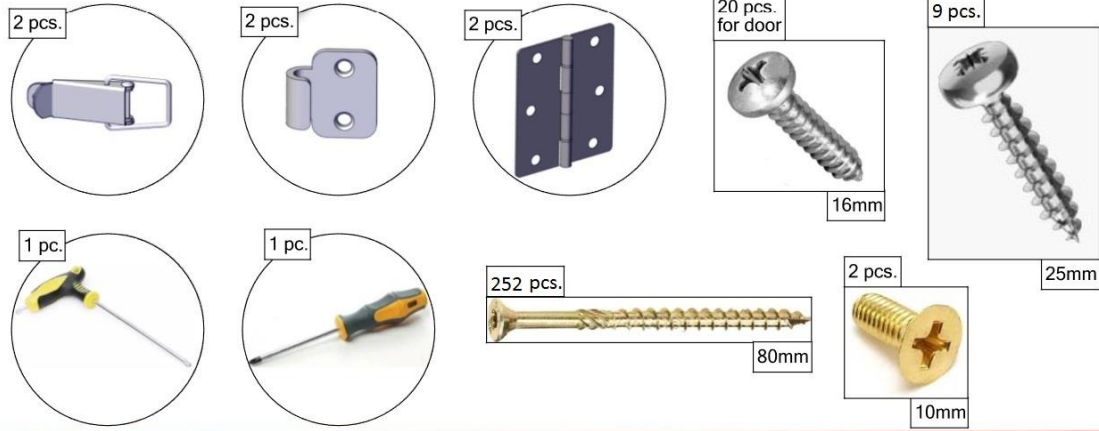

BusyWood Model 20/6-03 80x60 Slats

Customer Service E-mail:
support@busywood.com

Safety and Usage Information

- Watch Your Children during active play on the bed frame!
 - Meets The Safety Standards For Kids Furniture.
 - This Item Does Not Contain Any Dangerous Chemical Elements
 - Store in a dry place. Do not drop. Indoor use only.
- Our warranty does not cover replacement in the event of improper storage or use.
- Sold disassembled, assembly required. Tools included.
 - 2 years warranty.