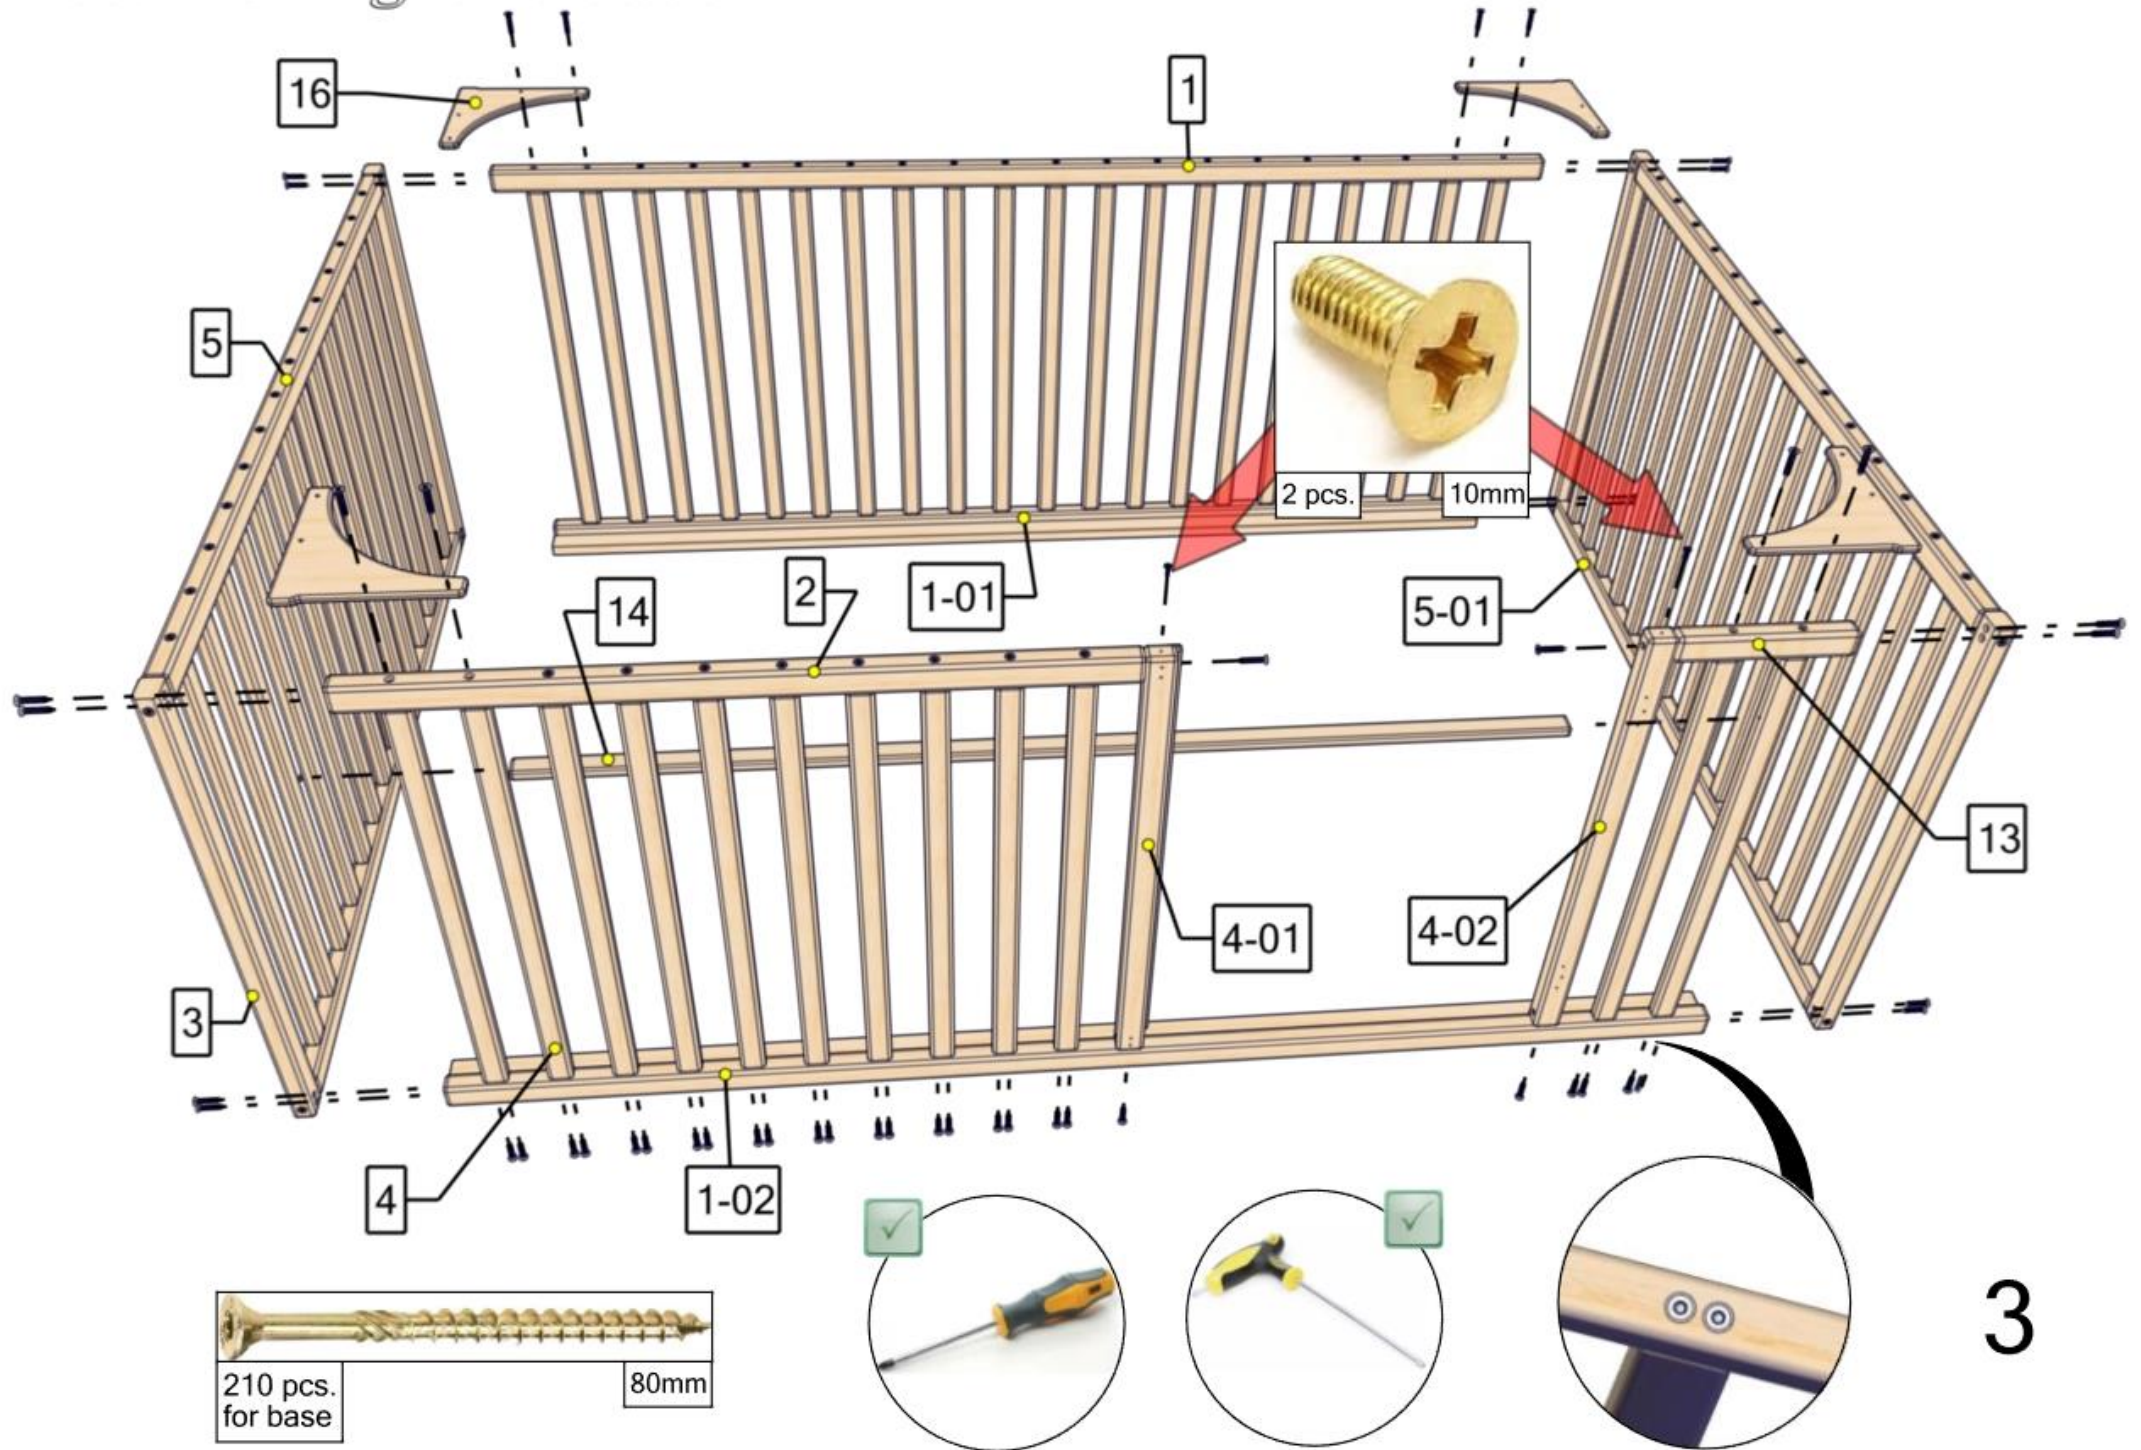

BusyWood Model 20/6-03 75x54 Slats

Customer Service E-mail:
support@busywood.com

Safety and Usage Information

- Watch Your Children during active play on the bed frame!
 - Meets The Safety Standards For Kids Furniture.
 - This Item Does Not Contain Any Dangerous Chemical Elements
 - Store in a dry place. Do not drop. Indoor use only.
- Our warranty does not cover replacement in the event of improper storage or use.
- Sold disassembled, assembly required. Tools included.
 - 2 years warranty.

Total wooden parts: 89 + slats set.

Assembling the base

Assembling the door