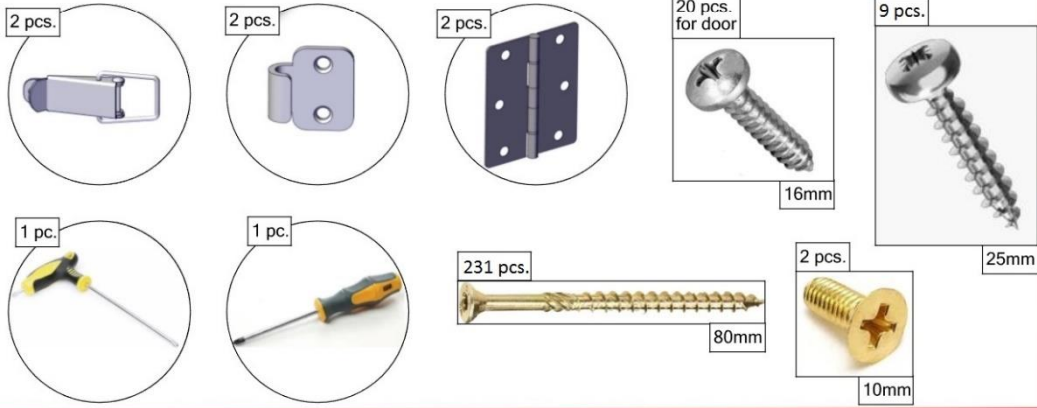

BusyWood Model 20/6-03 75x54 Slats

Customer Service E-mail:
support@busywood.com

Safety and Usage Information

- Watch Your Children during active play on the bed frame!
 - Meets The Safety Standards For Kids Furniture.
 - This Item Does Not Contain Any Dangerous Chemical Elements
 - Store in a dry place. Do not drop. Indoor use only.
- Our warranty does not cover replacement in the event of improper storage or use.
- Sold disassembled, assembly required. Tools included.
 - 2 years warranty.

Total wooden parts: 89 + slats set.

Assembling the base

Assembling the door