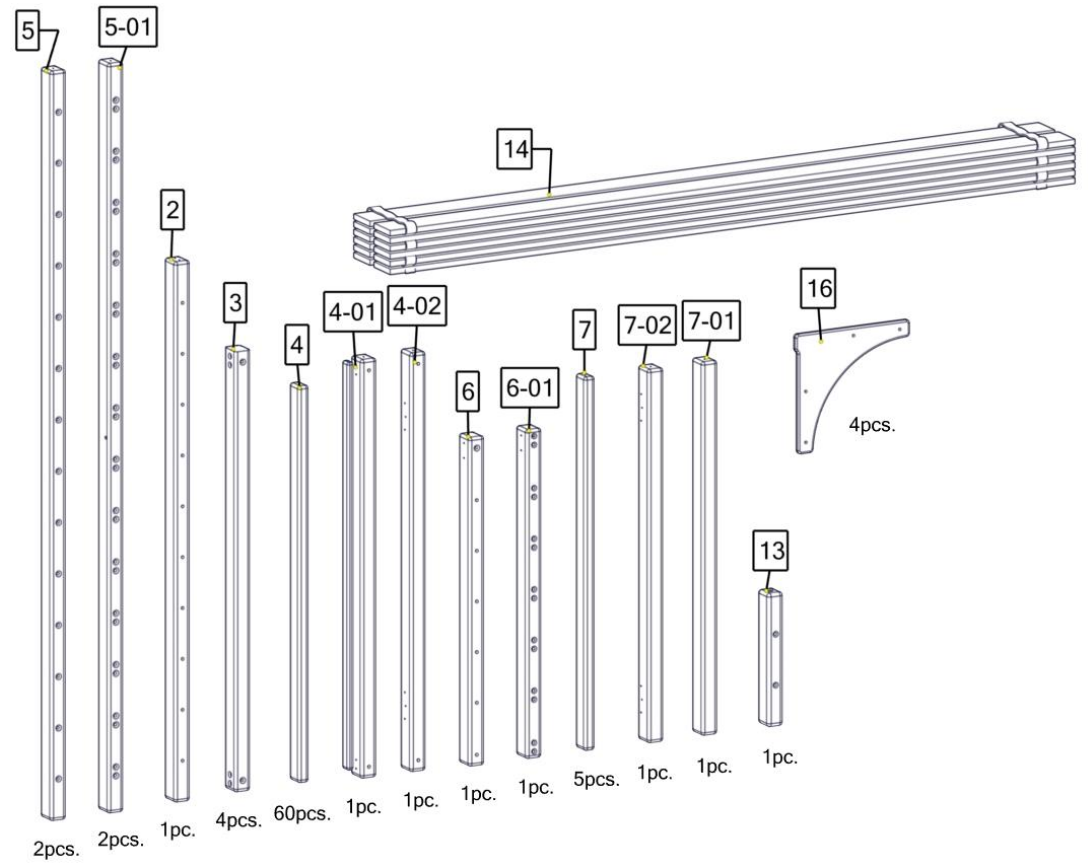

BusyWood Model 20/6-03 75x54 Slats

Customer Service E-mail:
support@busywood.com

Safety and Usage Information

- Watch Your Children during active play on the bed frame!
 - Meets The Safety Standards For Kids Furniture.
 - This Item Does Not Contain Any Dangerous Chemical Elements
 - Store in a dry place. Do not drop. Indoor use only.
- Our warranty does not cover replacement in the event of improper storage or use.
- Sold disassembled, assembly required. Tools included.
 - 2 years warranty.

Total wooden parts: 89 + slats set.

Assembling the base

Assembling the door