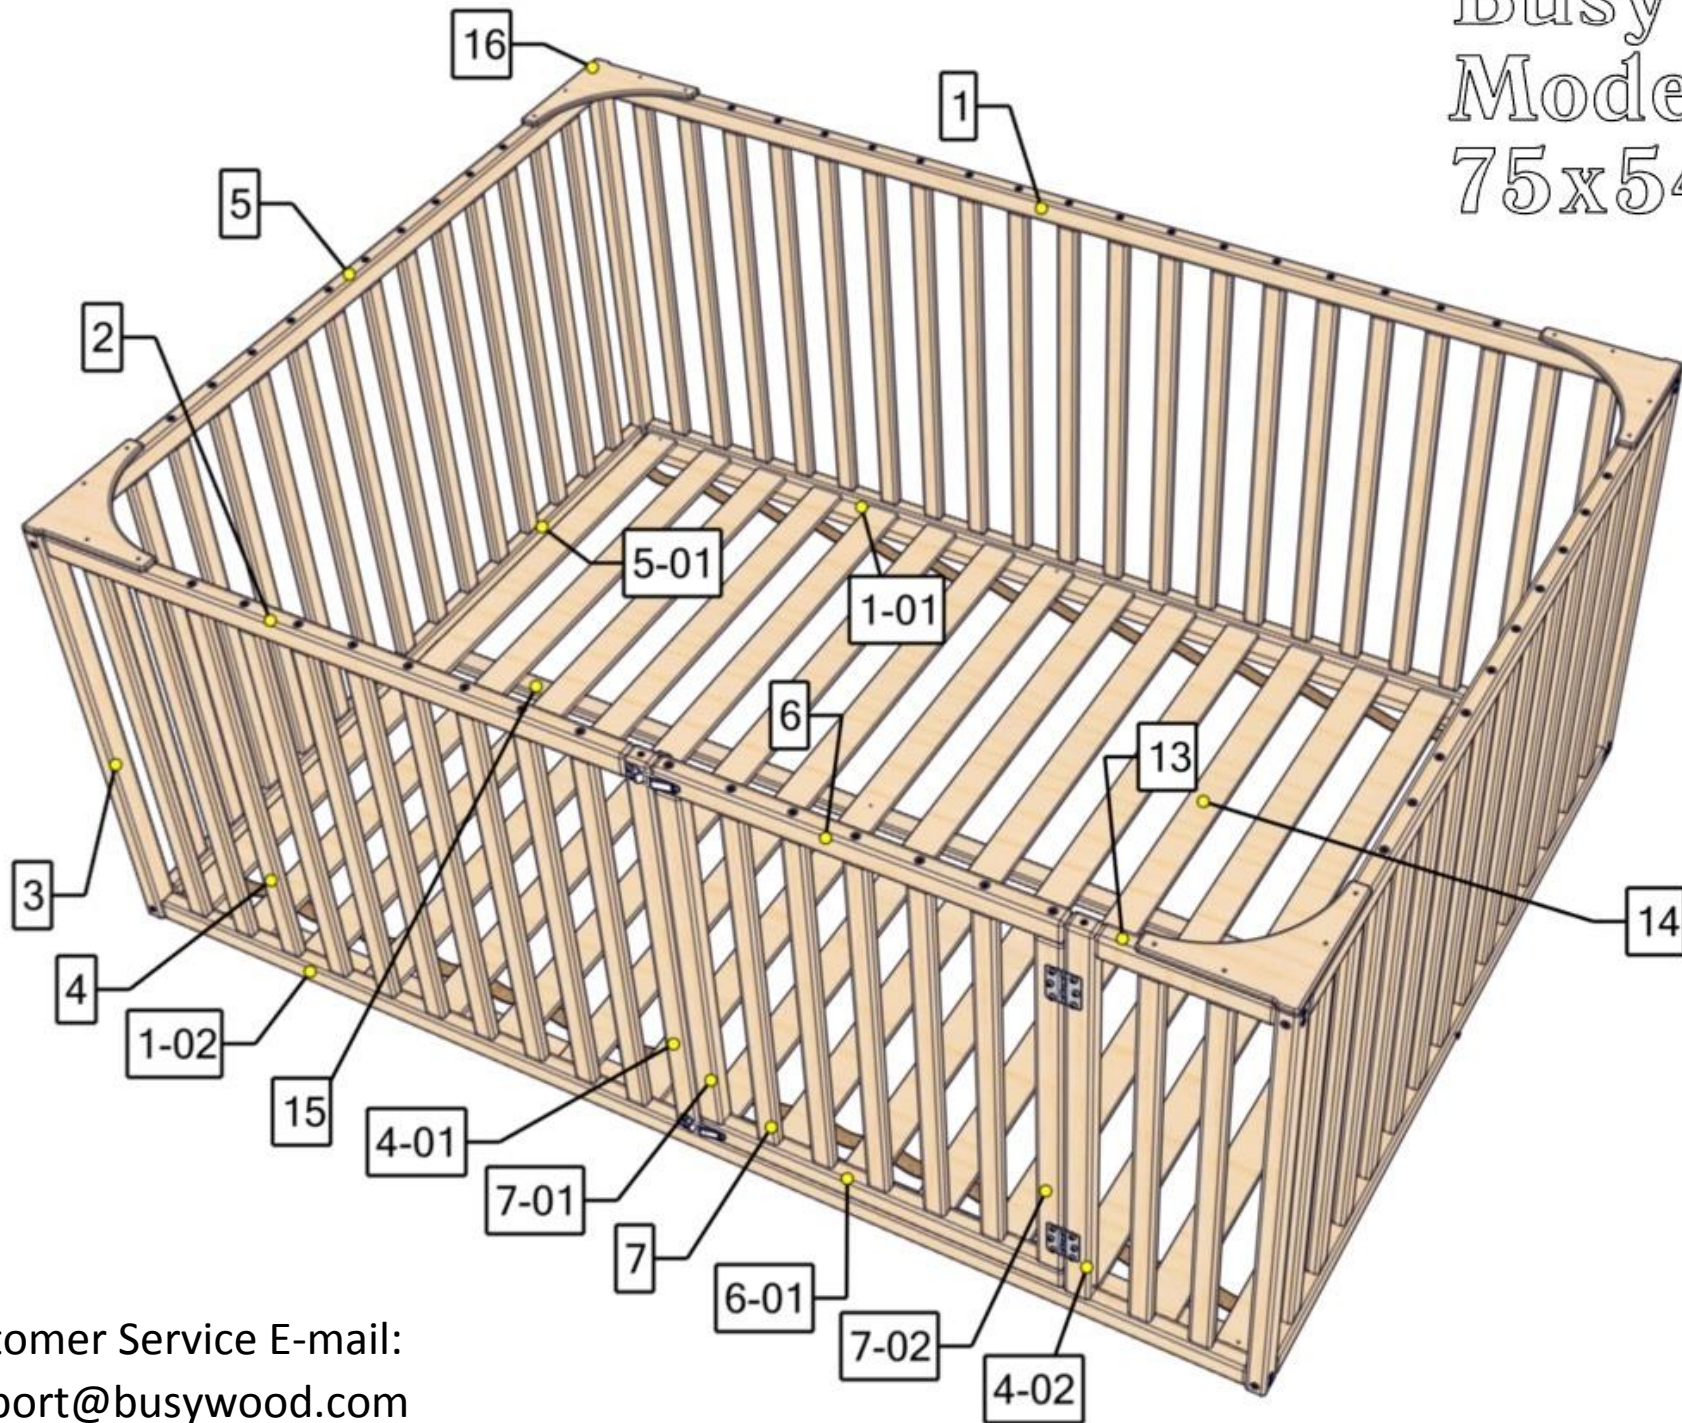

BusyWood Model 20/6-03 75x54 Slats

Customer Service E-mail:
support@busywood.com

Safety and Usage Information

- Watch Your Children during active play on the bed frame!
 - Meets The Safety Standards For Kids Furniture.
 - This Item Does Not Contain Any Dangerous Chemical Elements
 - Store in a dry place. Do not drop. Indoor use only.
- Our warranty does not cover replacement in the event of improper storage or use.
- Sold disassembled, assembly required. Tools included.
 - 2 years warranty.

Total wooden parts: 89 + slats set.

Assembling the base

Assembling the door