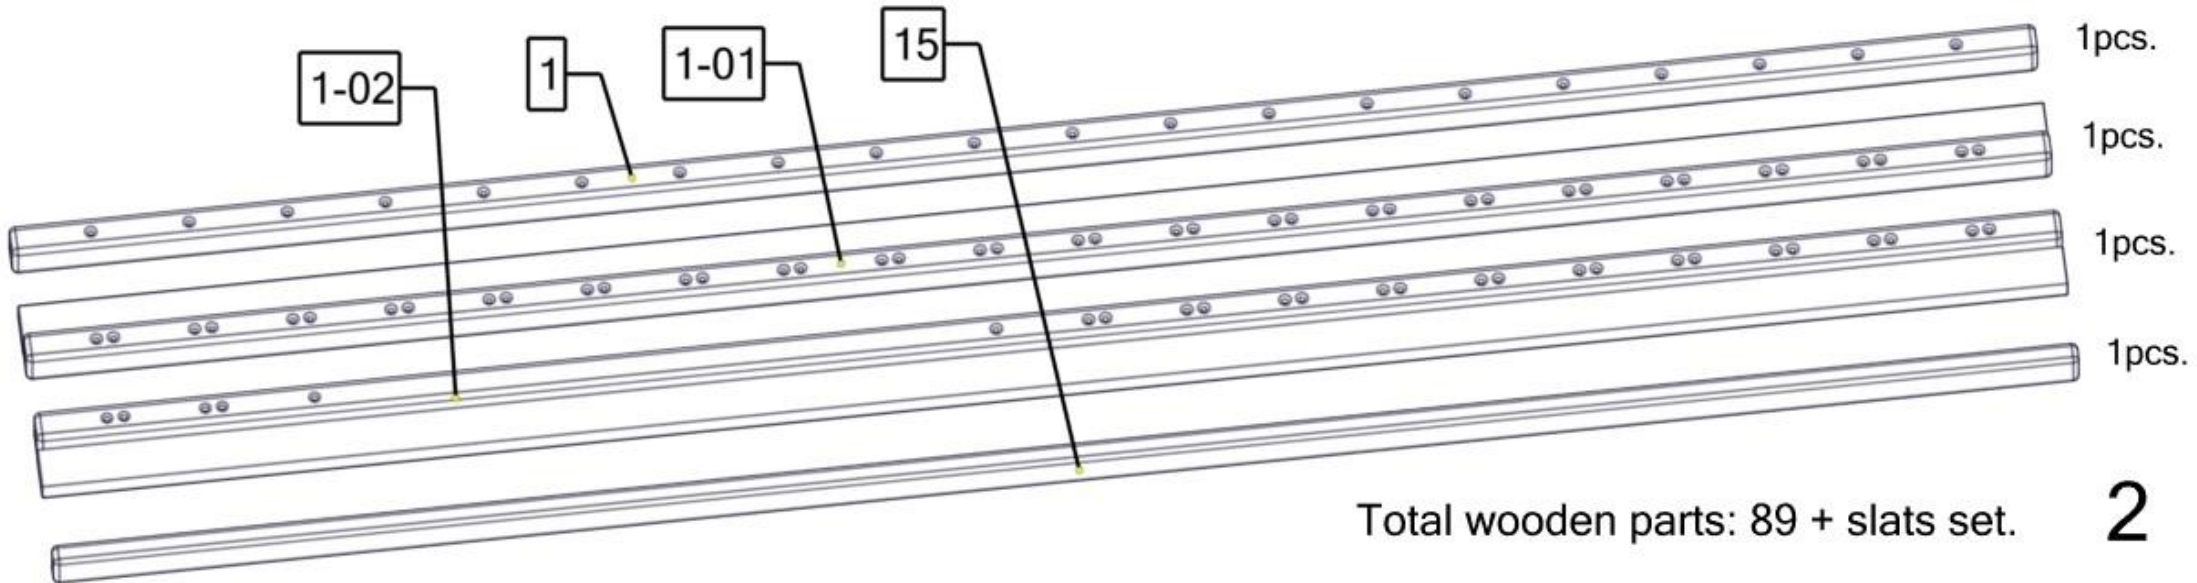

BusyWood Model 20/6-03 75x54 Slats

Customer Service E-mail:
support@busywood.com

Safety and Usage Information

- Watch Your Children during active play on the bed frame!
 - Meets The Safety Standards For Kids Furniture.
 - This Item Does Not Contain Any Dangerous Chemical Elements
 - Store in a dry place. Do not drop. Indoor use only.
- Our warranty does not cover replacement in the event of improper storage or use.
- Sold disassembled, assembly required. Tools included.
 - 2 years warranty.

Total wooden parts: 89 + slats set.

Assembling the base

Assembling the door