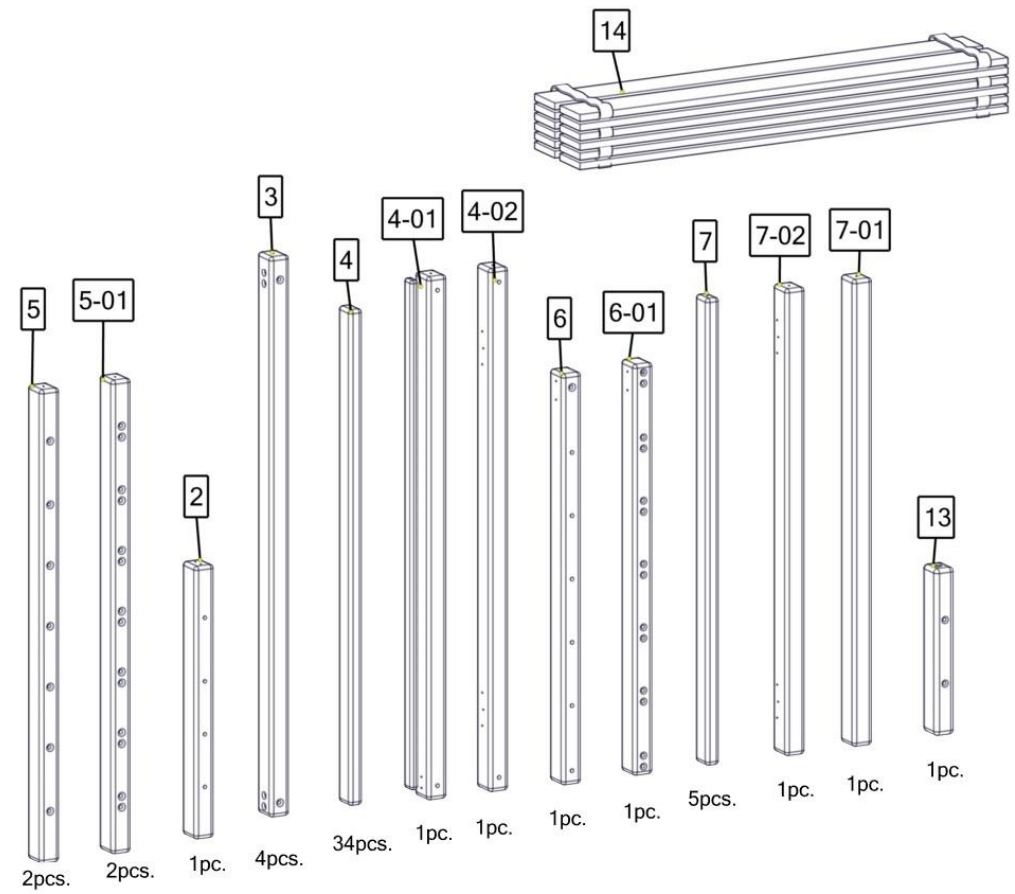

BusyWood Model 20/6-03 52x27,5 Slats

Customer Service E-mail:
support@busywood.com

Safety and Usage Information

- Watch Your Children during active play on the bed frame!
 - Meets The Safety Standards For Kids Furniture.
 - This Item Does Not Contain Any Dangerous Chemical Elements
 - Store in a dry place. Do not drop. Indoor use only.
- Our warranty does not cover replacement in the event of improper storage or use.
- Sold disassembled, assembly required. Tools included.
 - 2 years warranty.

Total wooden parts: 58 + slats set.

Assembling the base

Assembling the door