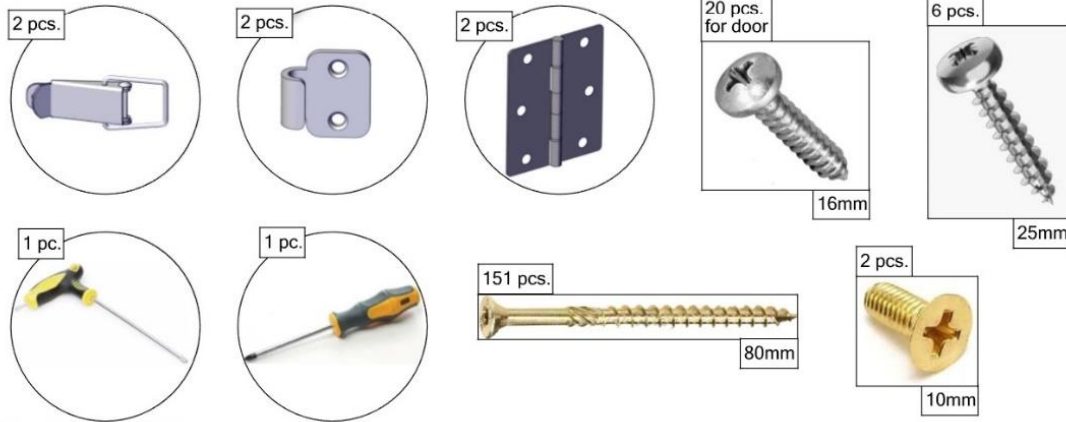

BusyWood Model 20/6-03 52x27,5 Slats

Customer Service E-mail:
support@busywood.com

Safety and Usage Information

- Watch Your Children during active play on the bed frame!
 - Meets The Safety Standards For Kids Furniture.
 - This Item Does Not Contain Any Dangerous Chemical Elements
 - Store in a dry place. Do not drop. Indoor use only.
- Our warranty does not cover replacement in the event of improper storage or use.
- Sold disassembled, assembly required. Tools included.
 - 2 years warranty.

Total wooden parts: 58 + slats set.

Assembling the base

Assembling the door