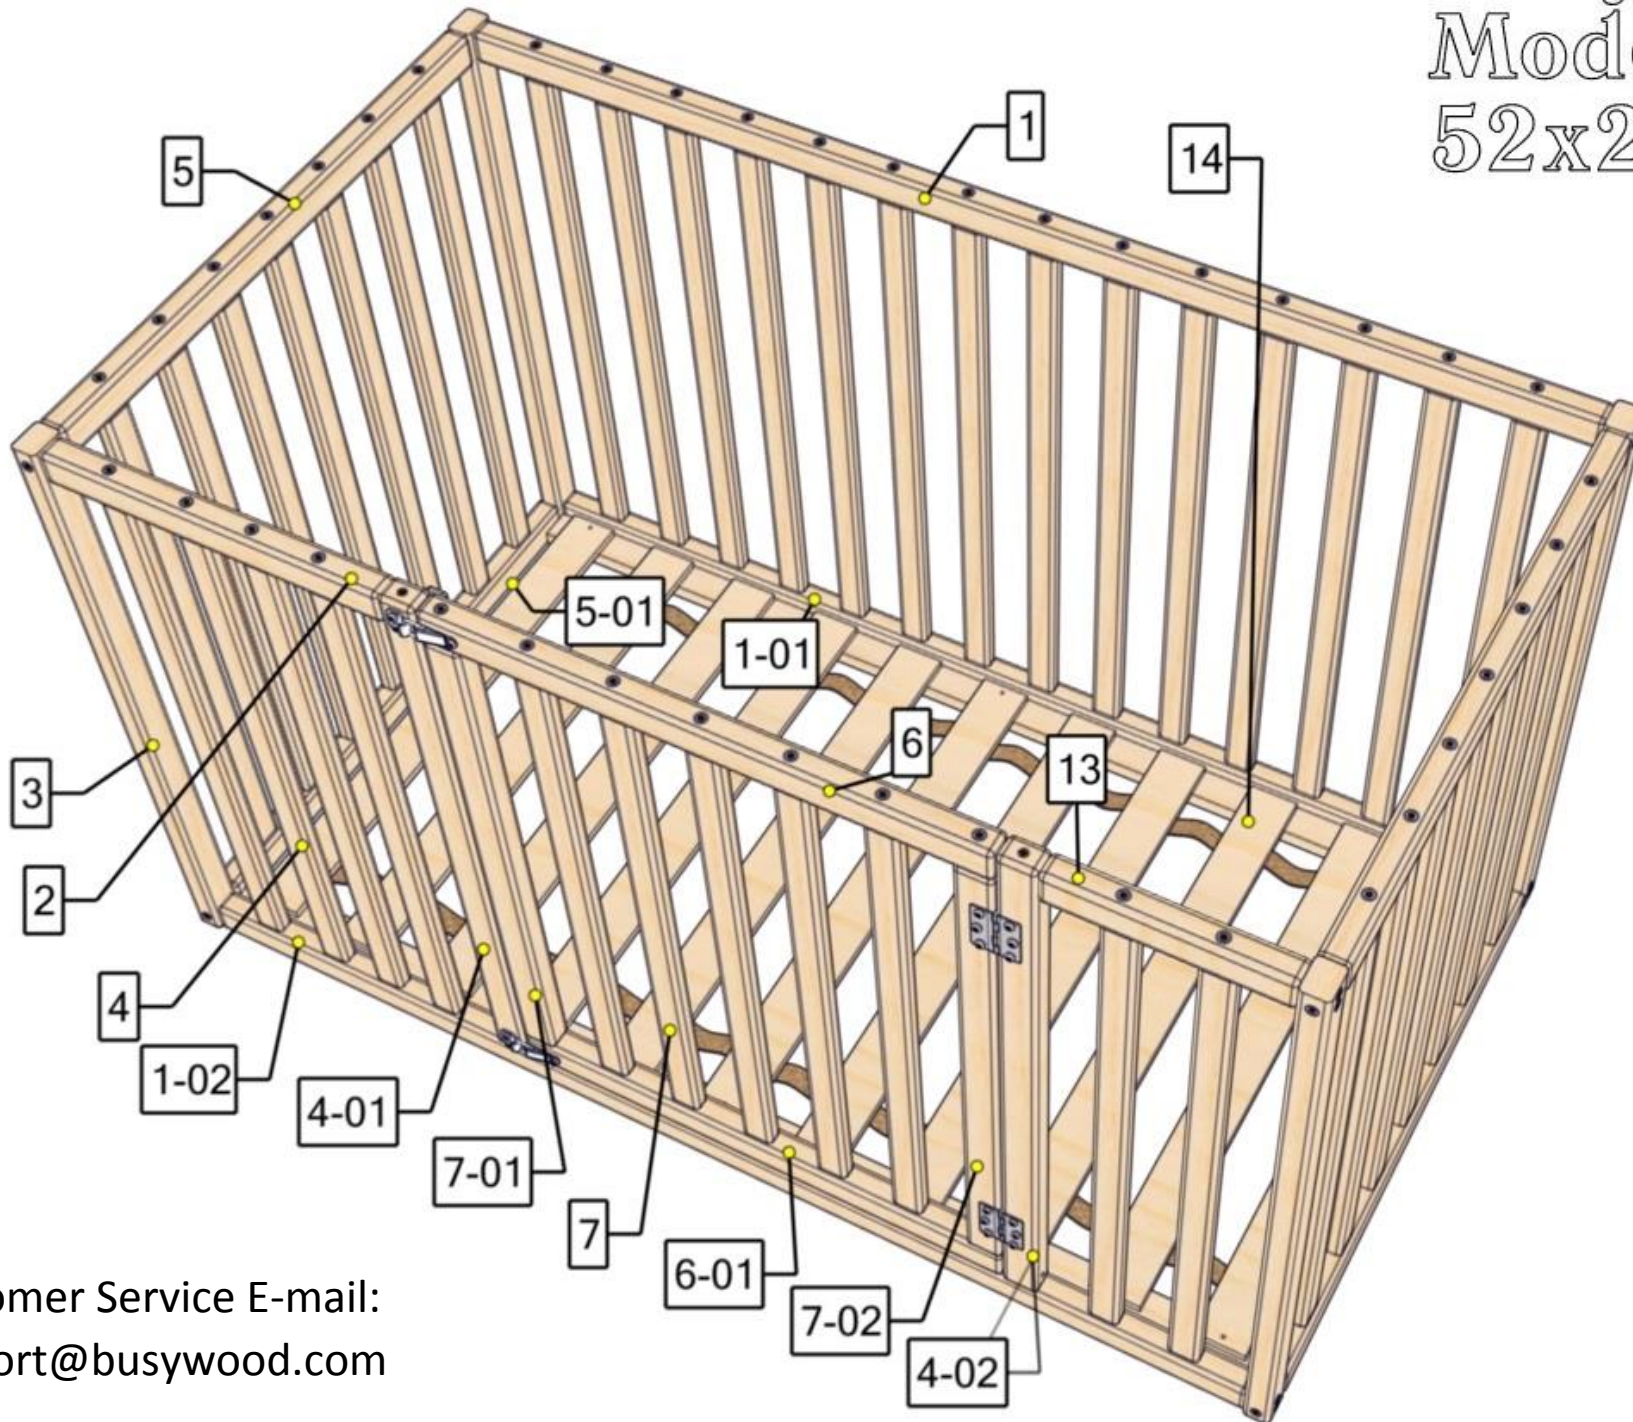

BusyWood Model 20/6-03 52x27,5 Slats

Customer Service E-mail:
support@busywood.com

Safety and Usage Information

- Watch Your Children during active play on the bed frame!
 - Meets The Safety Standards For Kids Furniture.
 - This Item Does Not Contain Any Dangerous Chemical Elements
 - Store in a dry place. Do not drop. Indoor use only.
- Our warranty does not cover replacement in the event of improper storage or use.
- Sold disassembled, assembly required. Tools included.
 - 2 years warranty.

Total wooden parts: 58 + slats set.

Assembling the base

Assembling the door