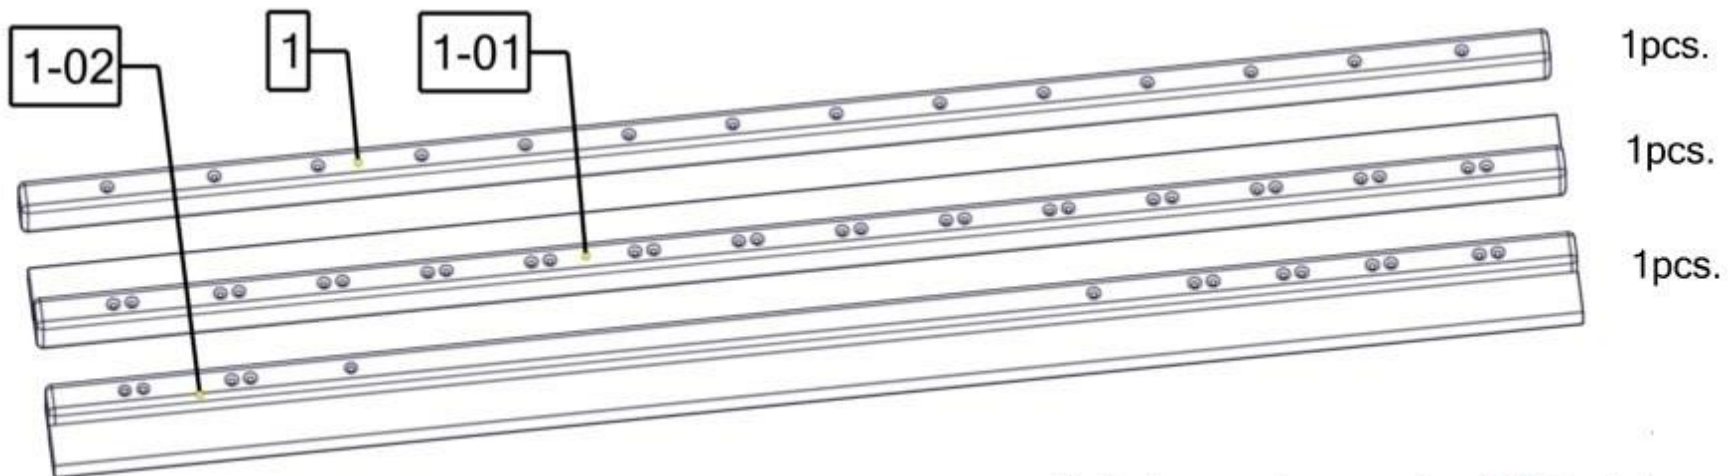

BusyWood Model 20/6-03 52x27,5 Slats

Customer Service E-mail:
support@busywood.com

Safety and Usage Information

- Watch Your Children during active play on the bed frame!
 - Meets The Safety Standards For Kids Furniture.
 - This Item Does Not Contain Any Dangerous Chemical Elements
 - Store in a dry place. Do not drop. Indoor use only.
- Our warranty does not cover replacement in the event of improper storage or use.
- Sold disassembled, assembly required. Tools included.
 - 2 years warranty.

Total wooden parts: 58 + slats set.

Assembling the base

Assembling the door