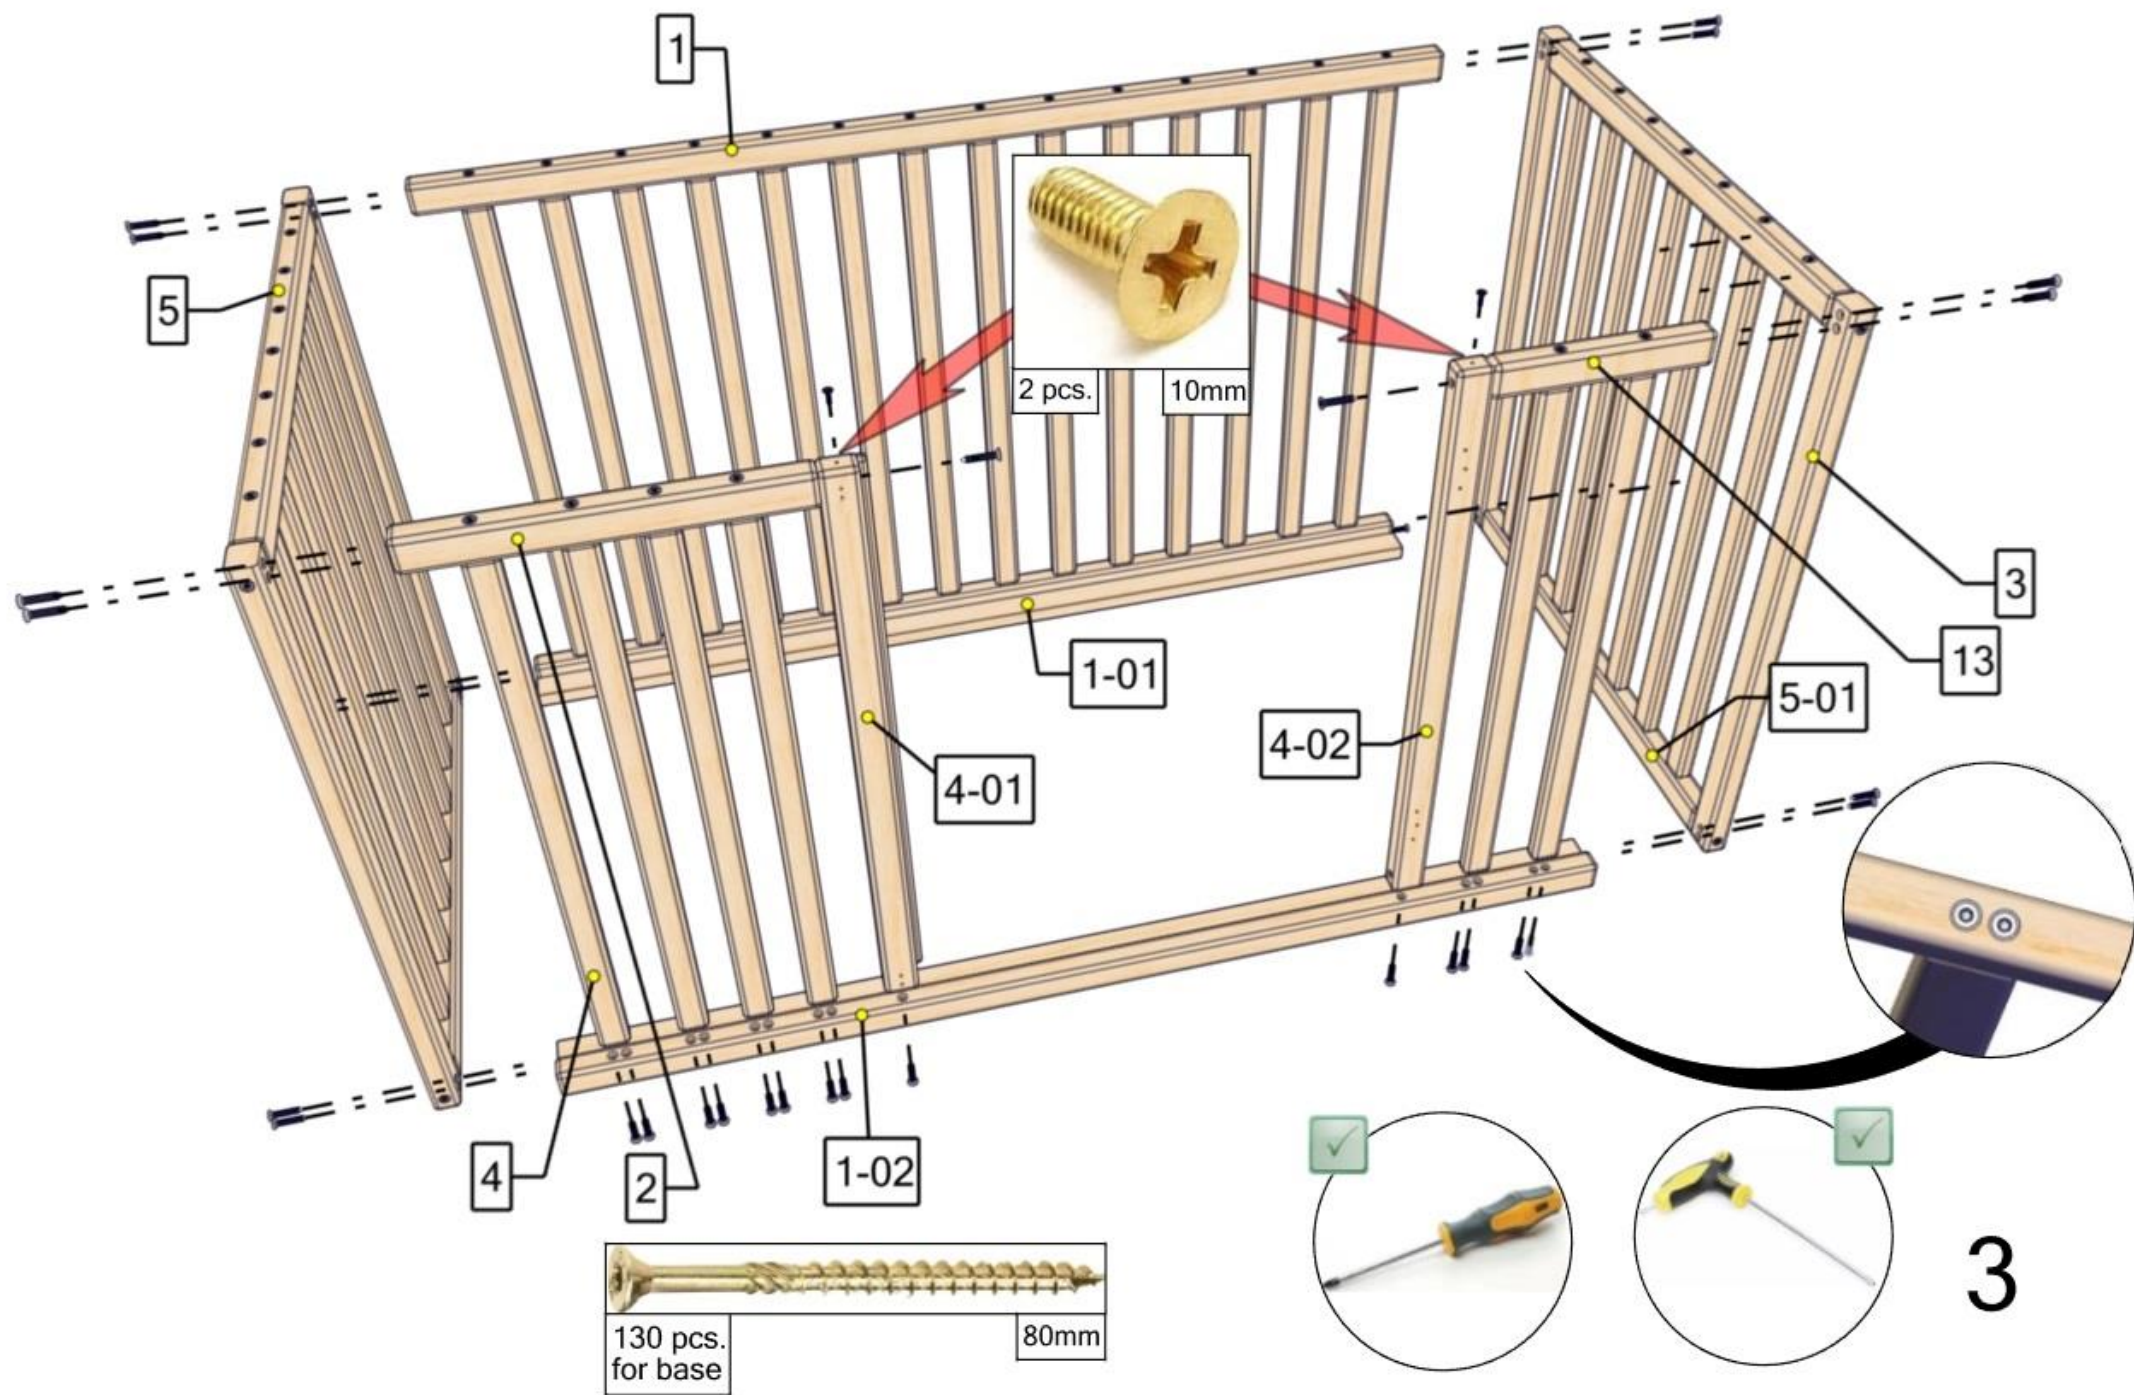

BusyWood Model 20/6-03 52x27,5 Slats

Customer Service E-mail:
support@busywood.com

Safety and Usage Information

- Watch Your Children during active play on the bed frame!
 - Meets The Safety Standards For Kids Furniture.
 - This Item Does Not Contain Any Dangerous Chemical Elements
 - Store in a dry place. Do not drop. Indoor use only.
- Our warranty does not cover replacement in the event of improper storage or use.
- Sold disassembled, assembly required. Tools included.
 - 2 years warranty.

Total wooden parts: 58 + slats set.

Assembling the base

Assembling the door