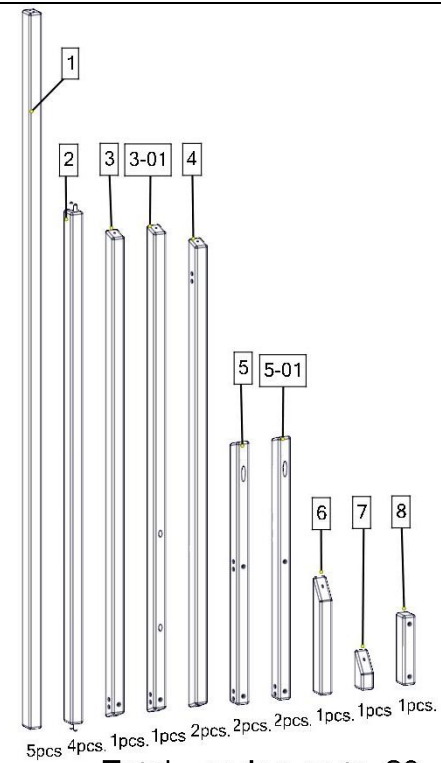

Busy Wood

Model 1 Floor bed without front rail
52x27.5/75x38/75x54/80x60

Assembling the base

Final assembly