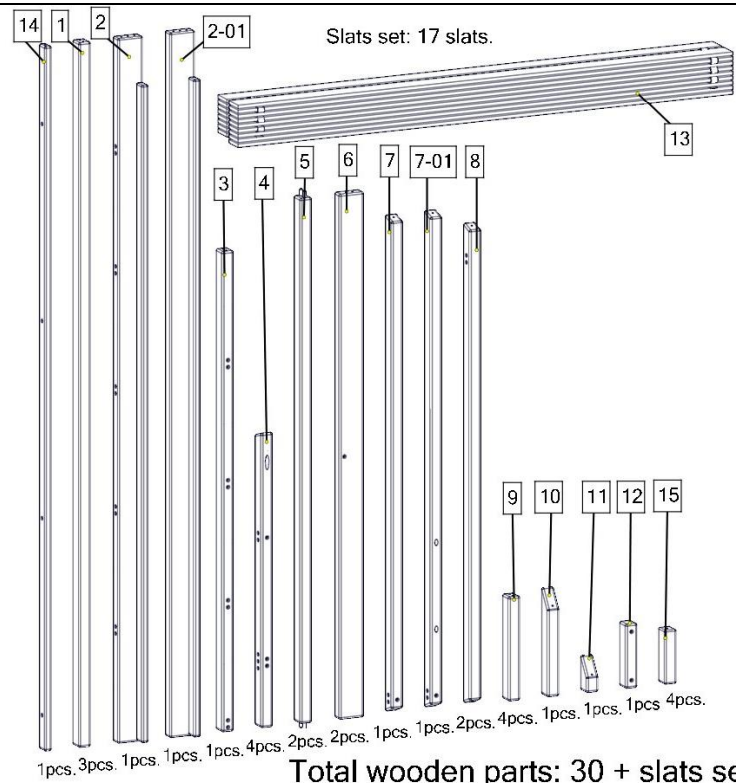

# Busy Wood Model 1

## Legs & Slats

### 80x60

You need:

Assembling the base

Final assembly