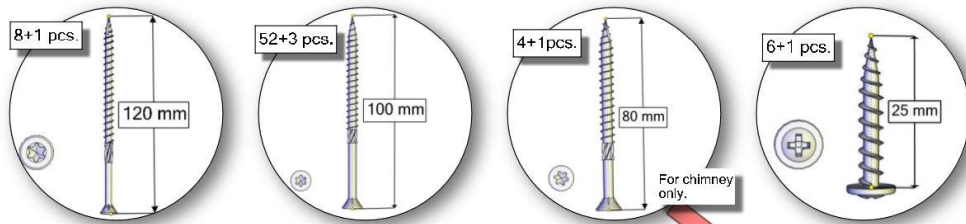

# Busy Wood Model 1 Legs & Slats without front rail 75x38

Customer Service E-mail: [support@busywood.com](mailto:support@busywood.com)

For chimney only.

You need:

### Assembling the base