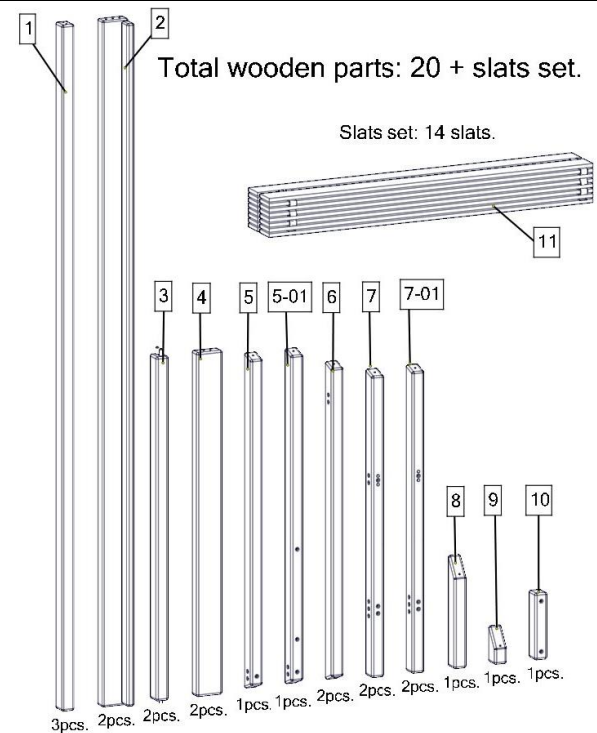

# Busy Wood Model 1 Legs & Slats without front rail 75x38

Customer Service E-mail: [support@busywood.com](mailto:support@busywood.com)

For chimney only.

You need:

### Assembling the base

### Final assembly