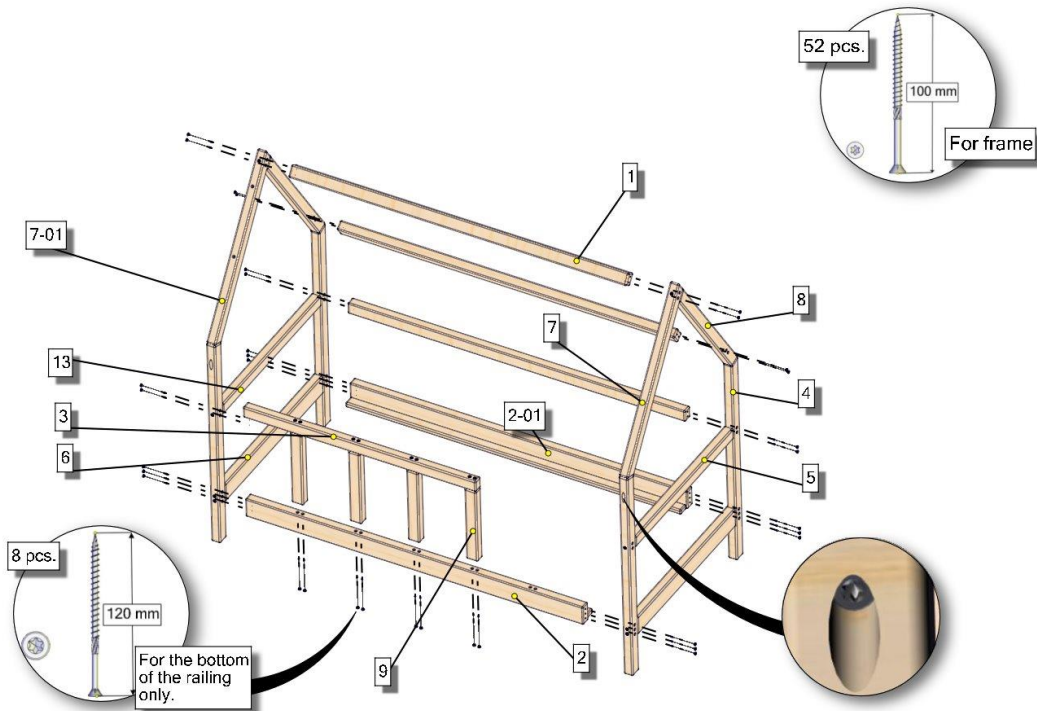

# Busy Wood Model 1 Legs & Slats 52x27.5

You need:

Final assembly