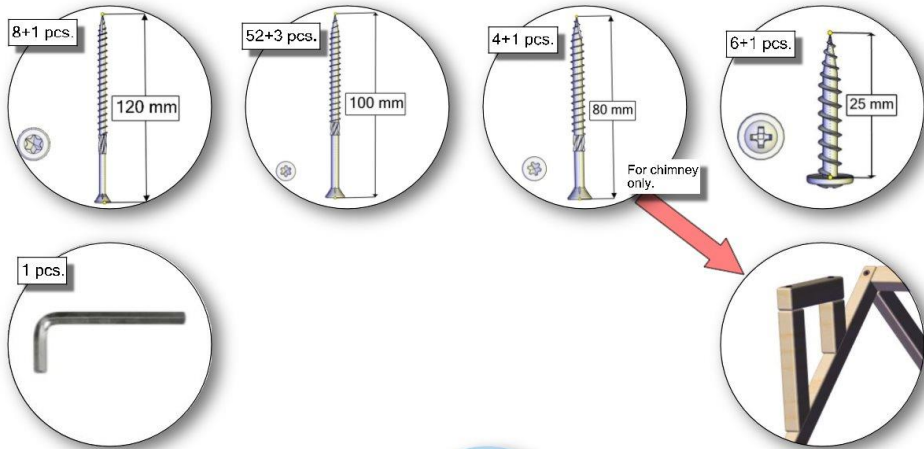

# Busy Wood Model 1 Legs & Slats 52x27.5

You need:

Final assembly