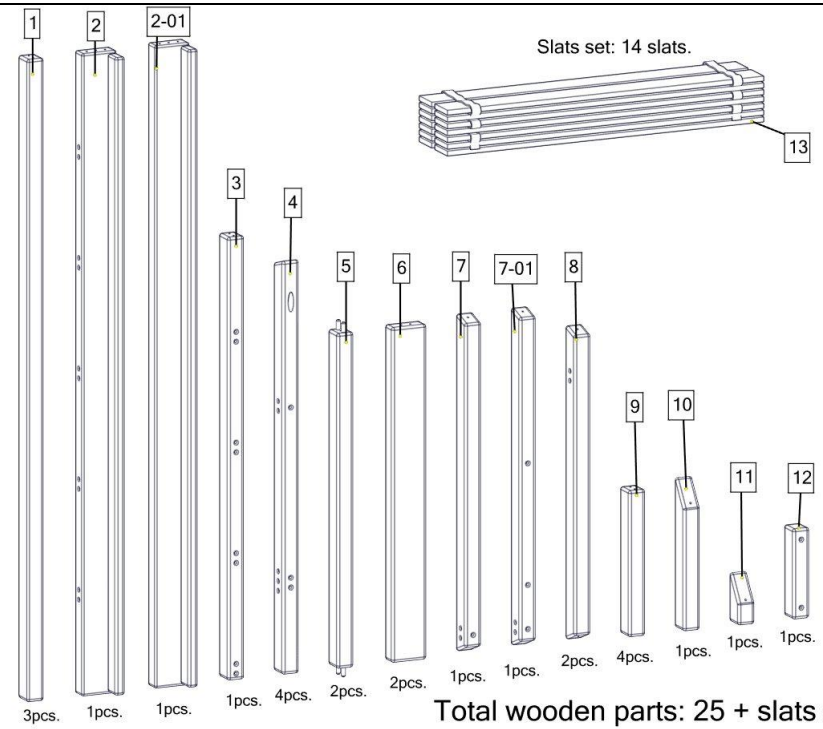

# Busy Wood Model 1 Legs & Slats 52x27.5

You need:

Final assembly