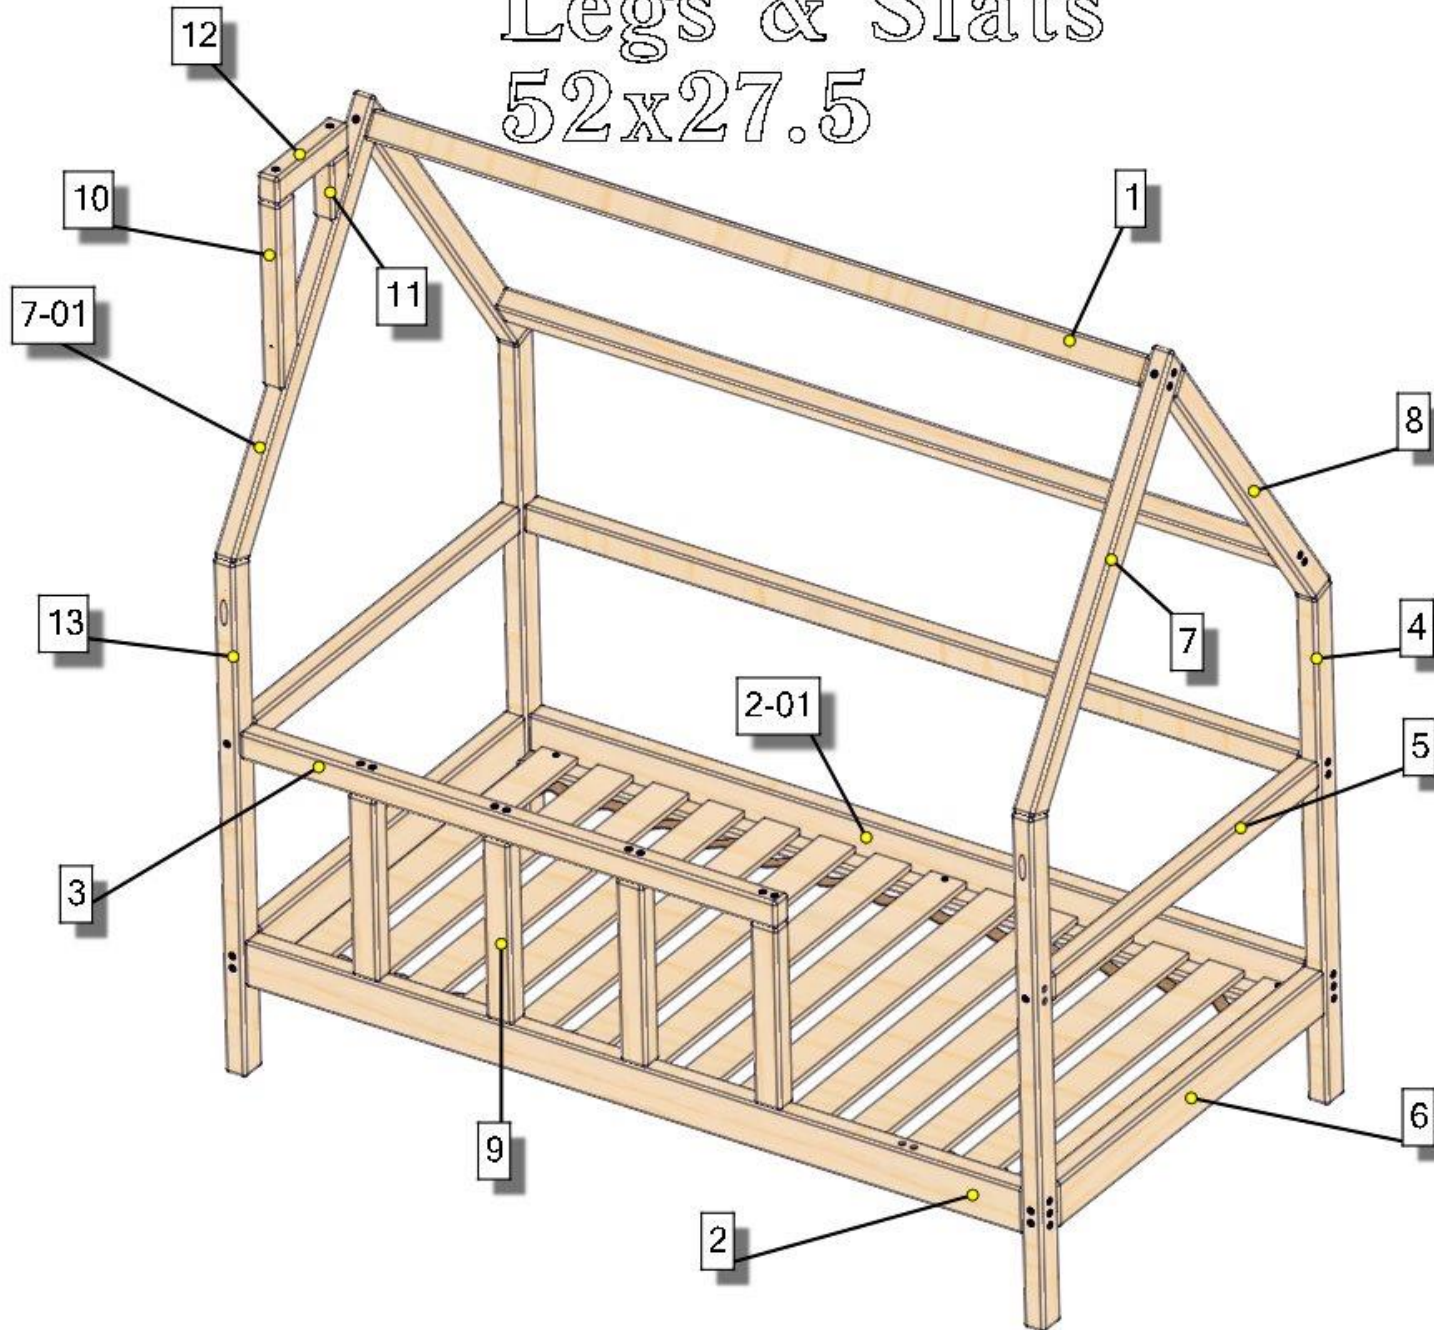

# Busy Wood Model 1 Legs & Slats 52x27.5

You need:

Final assembly