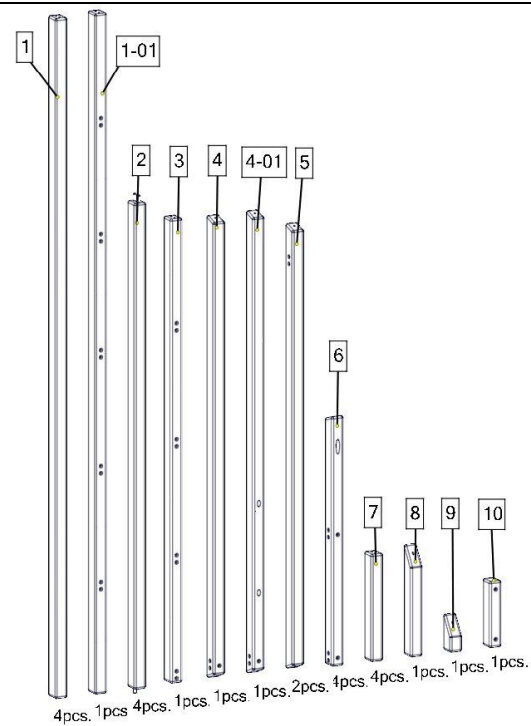

Busy Wood Model 1 Floor 52x27.5/75x38 75x54/80x60

Total wooden parts: 25

Assembling the base

Final assembly