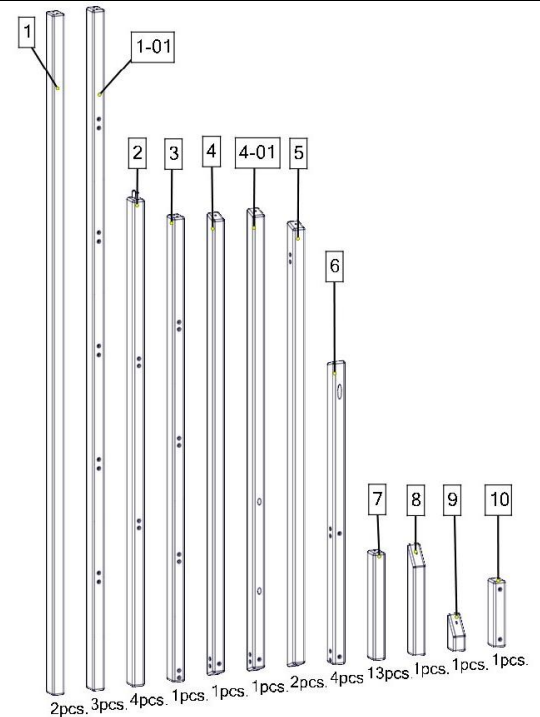

Busy Wood Model 1 mini fence

Customer Service: support@busywood.com

Customer Service E-mail:
support@busywood.com

For chimney only.

Total wooden parts: 34

Assembling the base

For frame

Final assembly