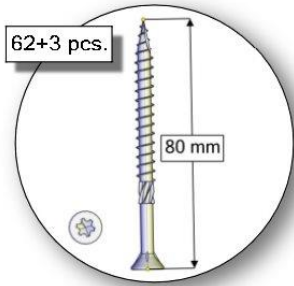

Busy Wood Model 1 mini fence

Customer Service: support@busywood.com

Customer Service E-mail:
support@busywood.com

For chimney only.

Total wooden parts: 34

Assembling the base

For frame

Final assembly