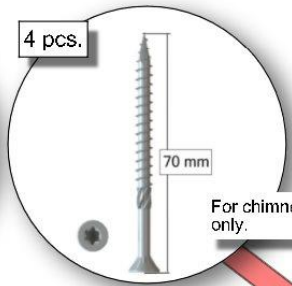

Busy Wood Model 1 mini fence

Customer Service: support@busywood.com

Customer Service E-mail:
support@busywood.com

For chimney only.

Total wooden parts: 34

Assembling the base

For frame

Final assembly